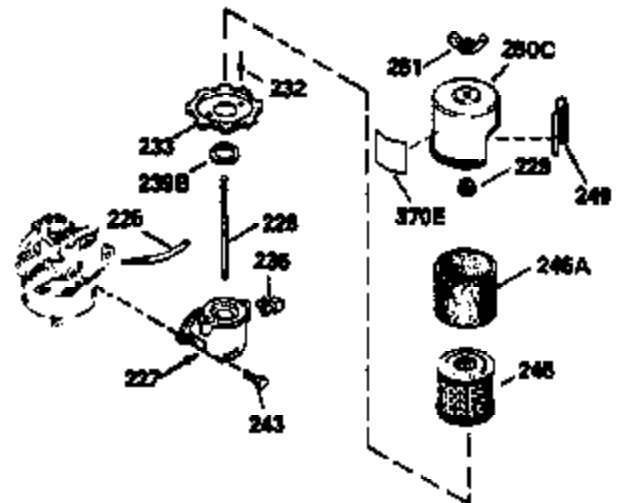

ILLUSTRATION SHOWS TYPICAL PARTS ONLY. ORDER BY PART NUMBER. PARTS NOT LISTED ARE SUPPLIED BY OEM.

VIEW 3 OF 3

Ref #	Part Number	Qty	Description
	19 31361	1	Extension Spring
	69 35261	1	* Mounting Flange Gasket
	92 650815	1	Belleville Washer
110B	36230	1	Ground Wire (8.940")
182	6201	2	Screw, 1/4-28 x 7/8"
185	31384A	1	Intake Pipe (Incl. 224)
186	34337	1	Governor Link
191	35039B	1	S.E. Brake Bracket (Incl. 195)
223	650451	2	Screw, 1/4-20 x 1"
238	650806	2	Screw, 10-32 x 5/8"
245	34340	1	Air Cleaner Filter
250	34341B	1	Air Cleaner Cover
277	650988	2	Screw, 1/4-20 x 2-5/16"
370A	36260	1	Primer Decal