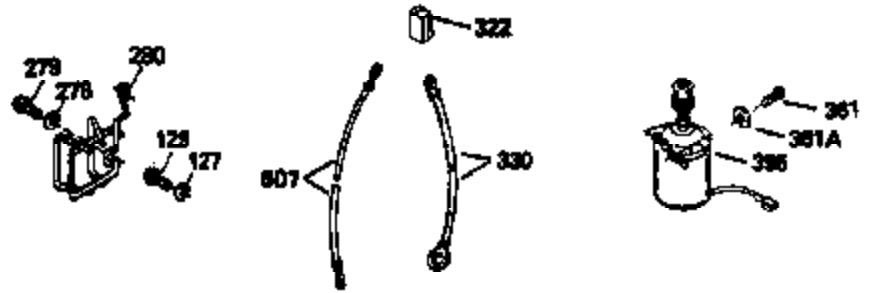

ILLUSTRATION SHOWS TYPICAL PARTS ONLY. ORDER BY PART NUMBER. PARTS NOT LISTED ARE SUPPLIED BY OEM.

VIEW 3 OF 3

Ref #	Part Number	Qty	Description
	19 31361	1	Extension Spring
	69 35261	1	* Mounting Flange Gasket
	92 650815	1	Belleville Washer
110B	36230	1	Ground Wire (8.940")
182	6201	2	Screw, 1/4-28 x 7/8"
185	31384A	1	Intake Pipe (Incl. 224)
186	34337	1	Governor Link
191	35039B	1	S.E. Brake Bracket (Incl. 195)
223	650451	2	Screw, 1/4-20 x 1"
238	650806	2	Screw, 10-32 x 5/8"
245	34340	1	Air Cleaner Filter
250	34341B	1	Air Cleaner Cover
277	650988	2	Screw, 1/4-20 x 2-5/16"
370A	36260	1	Primer Decal