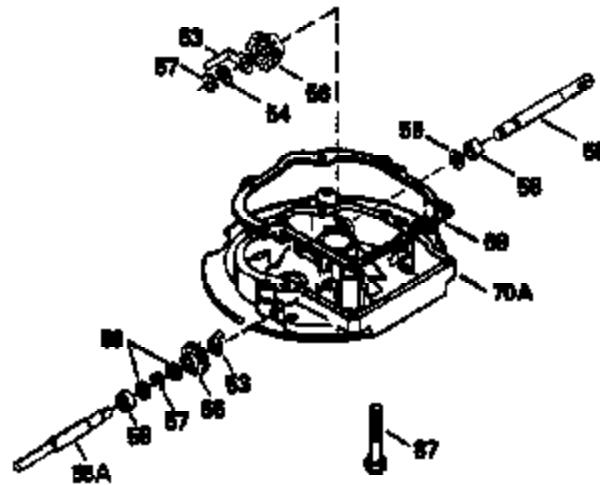

ILLUSTRATION SHOWS TYPICAL PARTS ONLY. ORDER BY PART NUMBER. PARTS NOT LISTED ARE SUPPLIED BY OEM.

VIEW 3 OF 3

Ref #	Part Number	Qty	Description
	19 31361	1	Extension Spring
	69 35261	1	* Mounting Flange Gasket
	92 650815	1	Belleville Washer
110B	36230	1	Ground Wire (8.940")
182	6201	2	Screw, 1/4-28 x 7/8"
185	31384A	1	Intake Pipe (Incl. 224)
186	34337	1	Governor Link
191	35039B	1	S.E. Brake Bracket (Incl. 195)
223	650451	2	Screw, 1/4-20 x 1"
238	650806	2	Screw, 10-32 x 5/8"
245	34340	1	Air Cleaner Filter
250	34341B	1	Air Cleaner Cover
277	650988	2	Screw, 1/4-20 x 2-5/16"
370A	36260	1	Primer Decal