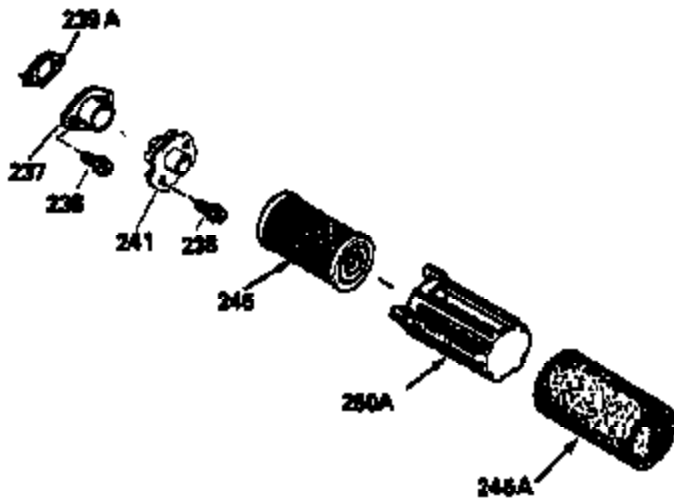

ILLUSTRATION SHOWS TYPICAL PARTS ONLY. ORDER BY PART NUMBER. PARTS NOT LISTED ARE SUPPLIED BY OEM.

VIEW 3 OF 3

Ref #	Part Number	Qty	Description
	19 31361	1	Extension Spring
	69 35261	1	* Mounting Flange Gasket
	92 650815	1	Belleville Washer
110B	36230	1	Ground Wire (8.940")
182	6201	2	Screw, 1/4-28 x 7/8"
185	31384A	1	Intake Pipe (Incl. 224)
186	34337	1	Governor Link
191	35039B	1	S.E. Brake Bracket (Incl. 195)
223	650451	2	Screw, 1/4-20 x 1"
238	650806	2	Screw, 10-32 x 5/8"
245	34340	1	Air Cleaner Filter
250	34341B	1	Air Cleaner Cover
277	650988	2	Screw, 1/4-20 x 2-5/16"
370A	36260	1	Primer Decal