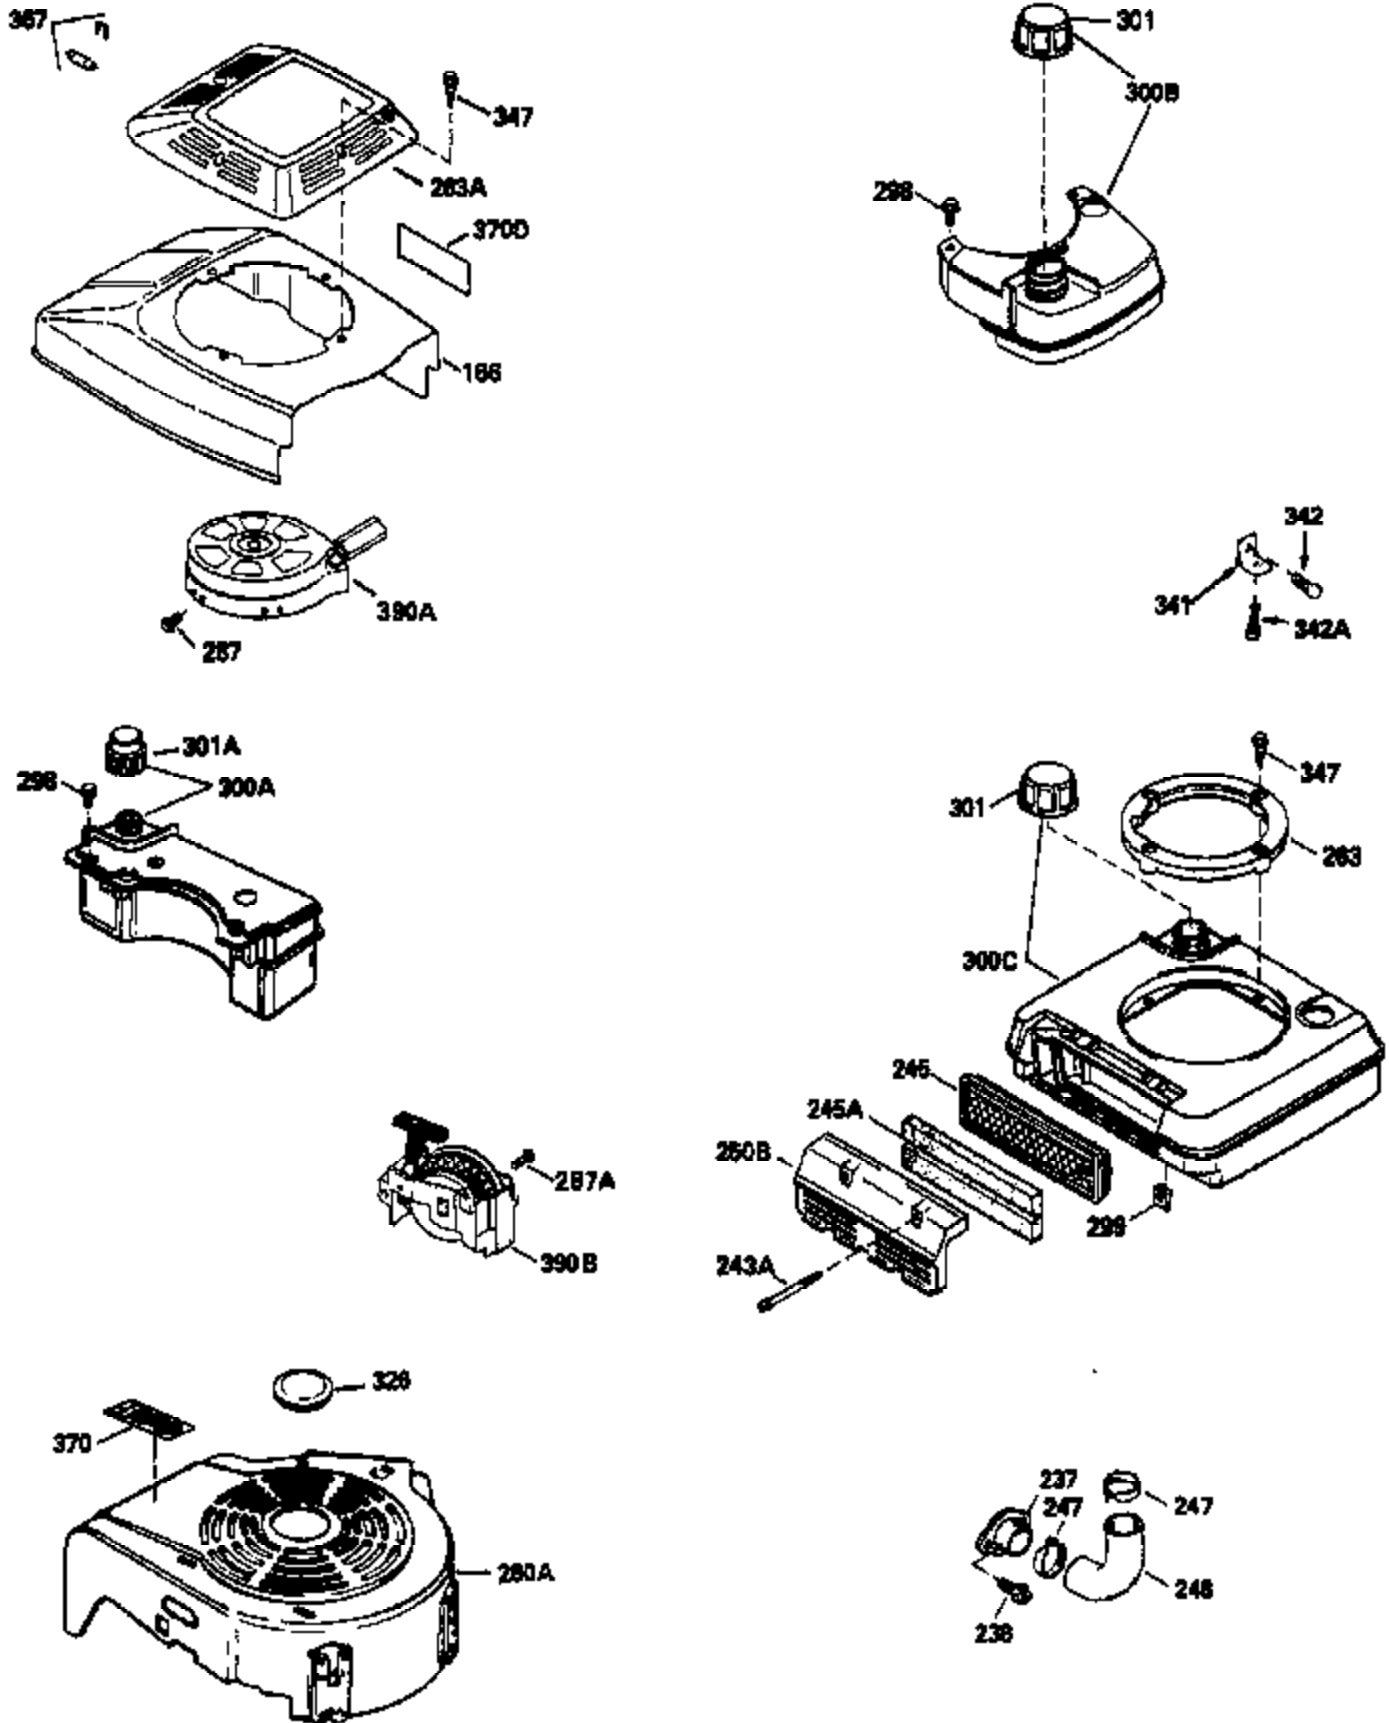

Ref #	Part Number	Qty	Description
390	590694	1	Rewind Starter (NOTE: This engine could have been built with 590686 starter. Refer to the design of the air intake louvers for part identification. Individual starter parts do not interchange.)
400	36481	1	* Gasket Set (Incl. items marked PK i n notes) Incl. part #'s 26756 (1),27234A (1), 33735 (1), 34265 (1), 34338 (1), 34690A (1), 35261 (1), 36477 (1)
420	730225	1	SAE 30 4-Cycle Engine Oil (Quart)
514	36458	1	Brake Lock Out Device WARNING !Do not use the brake lock out device on engines required to meet CPSC safety standard for walkbehind power lawnmowers, Title 16, Part 1205 of the code of Federal Regulations or you will be in violation of the law.

ILLUSTRATION SHOWS TYPICAL PARTS ONLY. ORDER BY PART NUMBER. PARTS NOT LISTED ARE SUPPLIED BY OEM.
VIEW 2 OF 3