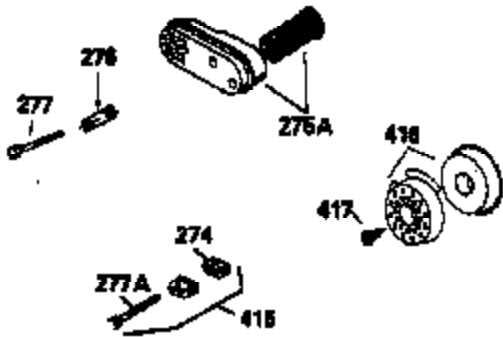

ILLUSTRATION SHOWS TYPICAL PARTS ONLY. ORDER BY PART NUMBER. PARTS NOT LISTED ARE SUPPLIED BY OEM.

VIEW 3 OF 3

Ref #	Part Number	Qty	Description
	19 31361	1	Extension Spring
	69 35261	1	* Mounting Flange Gasket
	92 650815	1	Belleville Washer
110B	36230	1	Ground Wire (8.940")
182	6201	2	Screw, 1/4-28 x 7/8"
185	31384A	1	Intake Pipe (Incl. 224)
186	34337	1	Governor Link
191	35039B	1	S.E. Brake Bracket (Incl. 195)
223	650451	2	Screw, 1/4-20 x 1"
238	650806	2	Screw, 10-32 x 5/8"
245	34340	1	Air Cleaner Filter
250	34341B	1	Air Cleaner Cover
277	650988	2	Screw, 1/4-20 x 2-5/16"
370A	36260	1	Primer Decal