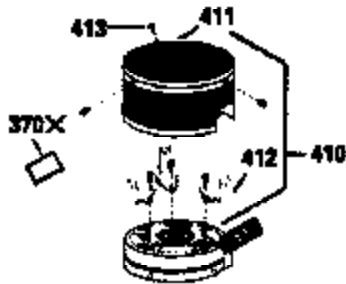

ILLUSTRATION SHOWS TYPICAL PARTS ONLY. ORDER BY PART NUMBER. PARTS NOT LISTED ARE SUPPLIED BY OEM.

VIEW 3 OF 3

Ref #	Part Number	Qty	Description
	19 31361	1	Extension Spring
	69 35261	1	* Mounting Flange Gasket
	92 650815	1	Belleville Washer
110B	36230	1	Ground Wire (8.940")
182	6201	2	Screw, 1/4-28 x 7/8"
185	31384A	1	Intake Pipe (Incl. 224)
186	34337	1	Governor Link
191	35039B	1	S.E. Brake Bracket (Incl. 195)
223	650451	2	Screw, 1/4-20 x 1"
238	650806	2	Screw, 10-32 x 5/8"
245	34340	1	Air Cleaner Filter
250	34341B	1	Air Cleaner Cover
277	650988	2	Screw, 1/4-20 x 2-5/16"
370A	36260	1	Primer Decal