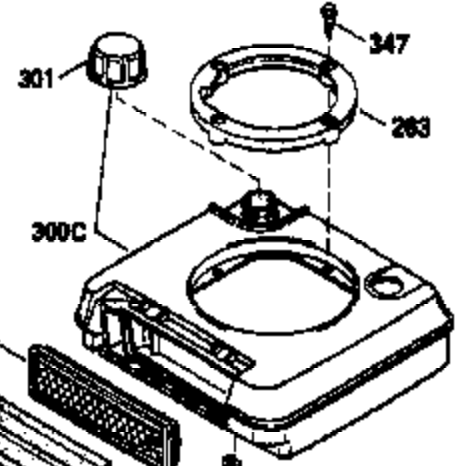

ILLUSTRATION SHOWS TYPICAL PARTS ONLY. ORDER BY PART NUMBER. PARTS NOT LISTED ARE SUPPLIED BY OEM.
VIEW 2 OF 3

Ref #	Part Number	Qty	Description
	92 650815		Washer, Belleville
245A	34782		Filter, Air cleaner (Incl. 229)
246C	34783		Filter, Pre-air
246D	35435		Filter, Pre-Air (Optional)
250D	35536		Seal, Air cleaner cover
	287 650884		Screw, 8-32 x 1/2"
	298 28763		Screw, 10-32 x 35/64"
300A	34476		Fuel Tank (Incl. 292 & 301)
	301 33032		Fuel Cap (Use as required)
	370 550223		Decal, Name
370A	34346		Decal, Instruction
370G	34387		Decal, Instruction (Optional)
	390 590635		Rewind Starter (Refer to Division 5, SecionC, page 34 or Fiche 8A, Grid G-5 for breakdown)