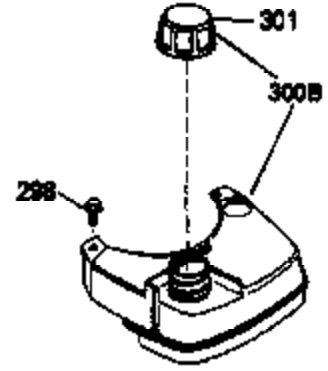

ILLUSTRATION SHOWS TYPICAL PARTS ONLY. ORDER BY PART NUMBER. PARTS NOT LISTED ARE SUPPLIED BY OEM.
VIEW 2 OF 3

Ref #	Part Number	Qty	Description
	92 650815		Washer, Belleville
245A	34782		Filter, Air cleaner (Incl. 229)
246C	34783		Filter, Pre-air
246D	35435		Filter, Pre-Air (Optional)
250D	35536		Seal, Air cleaner cover
	287 650884		Screw, 8-32 x 1/2"
	298 28763		Screw, 10-32 x 35/64"
300A	34476		Fuel Tank (Incl. 292 & 301)
	301 33032		Fuel Cap (Use as required)
	370 550223		Decal, Name
370A	34346		Decal, Instruction
370G	34387		Decal, Instruction (Optional)
	390 590635		Rewind Starter (Refer to Division 5, SecionC, page 34 or Fiche 8A, Grid G-5 for breakdown)