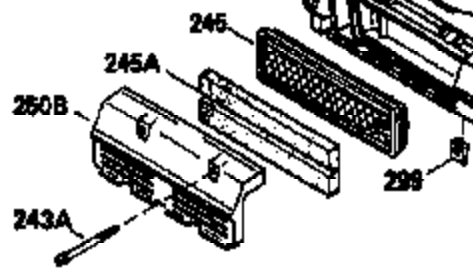

ILLUSTRATION SHOWS TYPICAL PARTS ONLY. ORDER BY PART NUMBER. PARTS NOT LISTED ARE SUPPLIED BY OEM.
VIEW 2 OF 3

Ref #	Part Number	Qty	Description
	92 650815		Washer, Belleville
245A	34782		Filter, Air cleaner (Incl. 229)
246C	34783		Filter, Pre-air
246D	35435		Filter, Pre-Air (Optional)
250D	35536		Seal, Air cleaner cover
	287 650884		Screw, 8-32 x 1/2"
	298 28763		Screw, 10-32 x 35/64"
300A	34476		Fuel Tank (Incl. 292 & 301)
	301 33032		Fuel Cap (Use as required)
	370 550223		Decal, Name
370A	34346		Decal, Instruction
370G	34387		Decal, Instruction (Optional)
	390 590635		Rewind Starter (Refer to Division 5, SecionC, page 34 or Fiche 8A, Grid G-5 for breakdown)