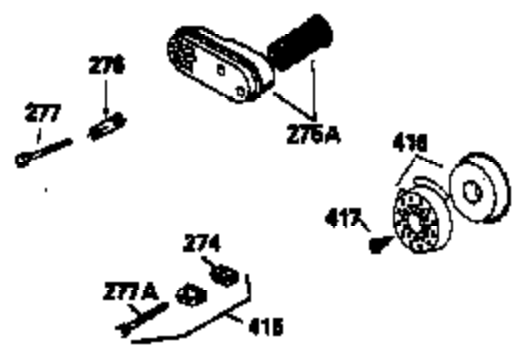

Ref #	Part Number	Qty	Description
92	650815		Washer, Belleville
238	650806		Screw, 10-32 x 5/8"
246D	35435		Filter, Pre-Air (Optional)
246	34340		Element, Air cleaner
287	650884		Screw, 8-32 x 1/2"
298	28763		Screw, 10-32 x 35/64"
300A	34476		Fuel Tank (Incl. 292 & 301)
301	33032		Fuel Cap (Use as required)
370	550223		Decal, Name
370A	34346		Decal, Instruction
370G	34387		Decal, Instruction (Optional)
390	590635		Rewind Starter (Refer to Division 5, SecionC, page 34 or Fiche 8A, Grid G-5 for breakdown)

ILLUSTRATION SHOWS TYPICAL PARTS ONLY. ORDER BY PART NUMBER. PARTS NOT LISTED ARE SUPPLIED BY OEM.

VIEW 3 OF 3