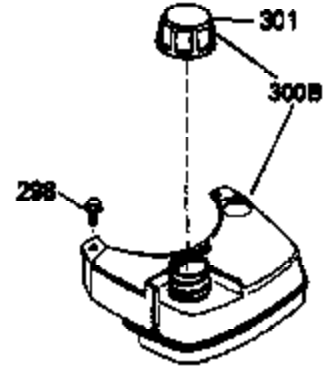

ILLUSTRATION SHOWS TYPICAL PARTS ONLY. ORDER BY PART NUMBER. PARTS NOT LISTED ARE SUPPLIED BY OEM.
VIEW 2 OF 3

Ref #	Part Number	Qty	Description
92	650815		Washer, Belleville
238	650806		Screw, 10-32 x 5/8"
246D	35435		Filter, Pre-Air (Optional)
246	34340		Element, Air cleaner
287	650884		Screw, 8-32 x 1/2"
298	28763		Screw, 10-32 x 35/64"
300A	34476		Fuel Tank (Incl. 292 & 301)
301	33032		Fuel Cap (Use as required)
370	550223		Decal, Name
370A	34346		Decal, Instruction
370G	34387		Decal, Instruction (Optional)
390	590635		Rewind Starter (Refer to Division 5, SecionC, page 34 or Fiche 8A, Grid G-5 for breakdown)