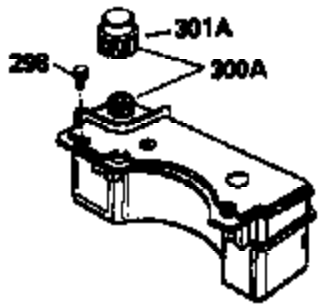

ILLUSTRATION SHOWS TYPICAL PARTS ONLY. ORDER BY PART NUMBER. PARTS NOT LISTED ARE SUPPLIED BY OEM.
VIEW 2 OF 3

Ref #	Part Number	Qty	Description
92	650815		Washer, Belleville
238	650806		Screw, 10-32 x 5/8"
246D	35435		Filter, Pre-Air (Optional)
246	34340		Element, Air cleaner
287	650884		Screw, 8-32 x 1/2"
298	28763		Screw, 10-32 x 35/64"
300A	34476		Fuel Tank (Incl. 292 & 301)
301	33032		Fuel Cap (Use as required)
370	550223		Decal, Name
370A	34346		Decal, Instruction
370G	34387		Decal, Instruction (Optional)
390	590635		Rewind Starter (Refer to Division 5, SecionC, page 34 or Fiche 8A, Grid G-5 for breakdown)