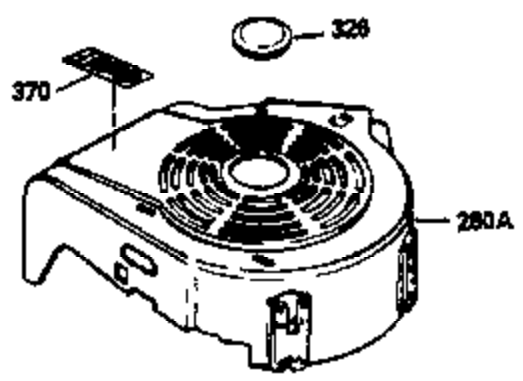

ILLUSTRATION SHOWS TYPICAL PARTS ONLY. ORDER BY PART NUMBER. PARTS NOT LISTED ARE SUPPLIED BY OEM.
VIEW 2 OF 3

Ref #	Part Number	Qty	Description
92	650815		Washer, Belleville
238	650806		Screw, 10-32 x 5/8"
246D	35435		Filter, Pre-Air (Optional)
246	34340		Element, Air cleaner
287	650884		Screw, 8-32 x 1/2"
298	28763		Screw, 10-32 x 35/64"
300A	34476		Fuel Tank (Incl. 292 & 301)
301	33032		Fuel Cap (Use as required)
370	550223		Decal, Name
370A	34346		Decal, Instruction
370G	34387		Decal, Instruction (Optional)
390	590635		Rewind Starter (Refer to Division 5, SecionC, page 34 or Fiche 8A, Grid G-5 for breakdown)