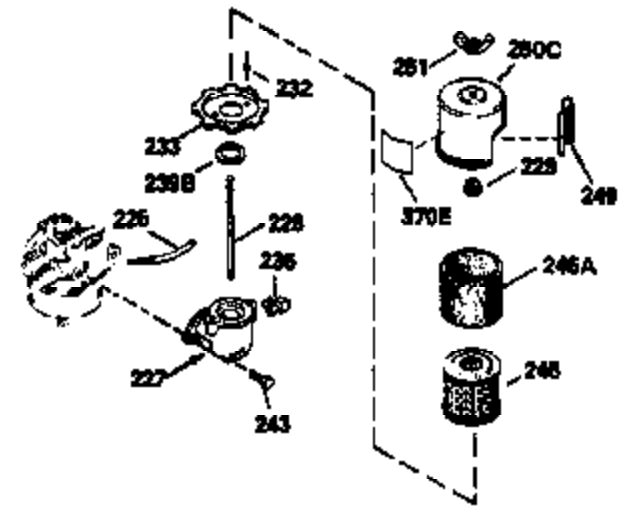

Ref #	Part Number	Qty	Description
92	650815		Washer, Belleville
238	650806		Screw, 10-32 x 5/8"
246D	35435		Filter, Pre-Air (Optional)
246	34340		Element, Air cleaner
287	650884		Screw, 8-32 x 1/2"
298	28763		Screw, 10-32 x 35/64"
300A	34476		Fuel Tank (Incl. 292 & 301)
301	33032		Fuel Cap (Use as required)
370	550223		Decal, Name
370A	34346		Decal, Instruction
370G	34387		Decal, Instruction (Optional)
390	590635		Rewind Starter (Refer to Division 5, SecionC, page 34 or Fiche 8A, Grid G-5 for breakdown)

ILLUSTRATION SHOWS TYPICAL PARTS ONLY. ORDER BY PART NUMBER. PARTS NOT LISTED ARE SUPPLIED BY OEM.

VIEW 3 OF 3