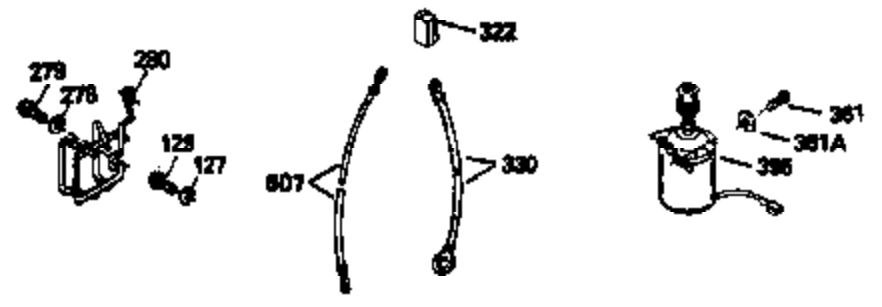

Ref #	Part Number	Qty	Description
92	650815		Washer, Belleville
238	650806		Screw, 10-32 x 5/8"
246D	35435		Filter, Pre-Air (Optional)
246	34340		Element, Air cleaner
287	650884		Screw, 8-32 x 1/2"
298	28763		Screw, 10-32 x 35/64"
300A	34476		Fuel Tank (Incl. 292 & 301)
301	33032		Fuel Cap (Use as required)
370	550223		Decal, Name
370A	34346		Decal, Instruction
370G	34387		Decal, Instruction (Optional)
390	590635		Rewind Starter (Refer to Division 5, SecionC, page 34 or Fiche 8A, Grid G-5 for breakdown)

ILLUSTRATION SHOWS TYPICAL PARTS ONLY. ORDER BY PART NUMBER. PARTS NOT LISTED ARE SUPPLIED BY OEM.

VIEW 3 OF 3