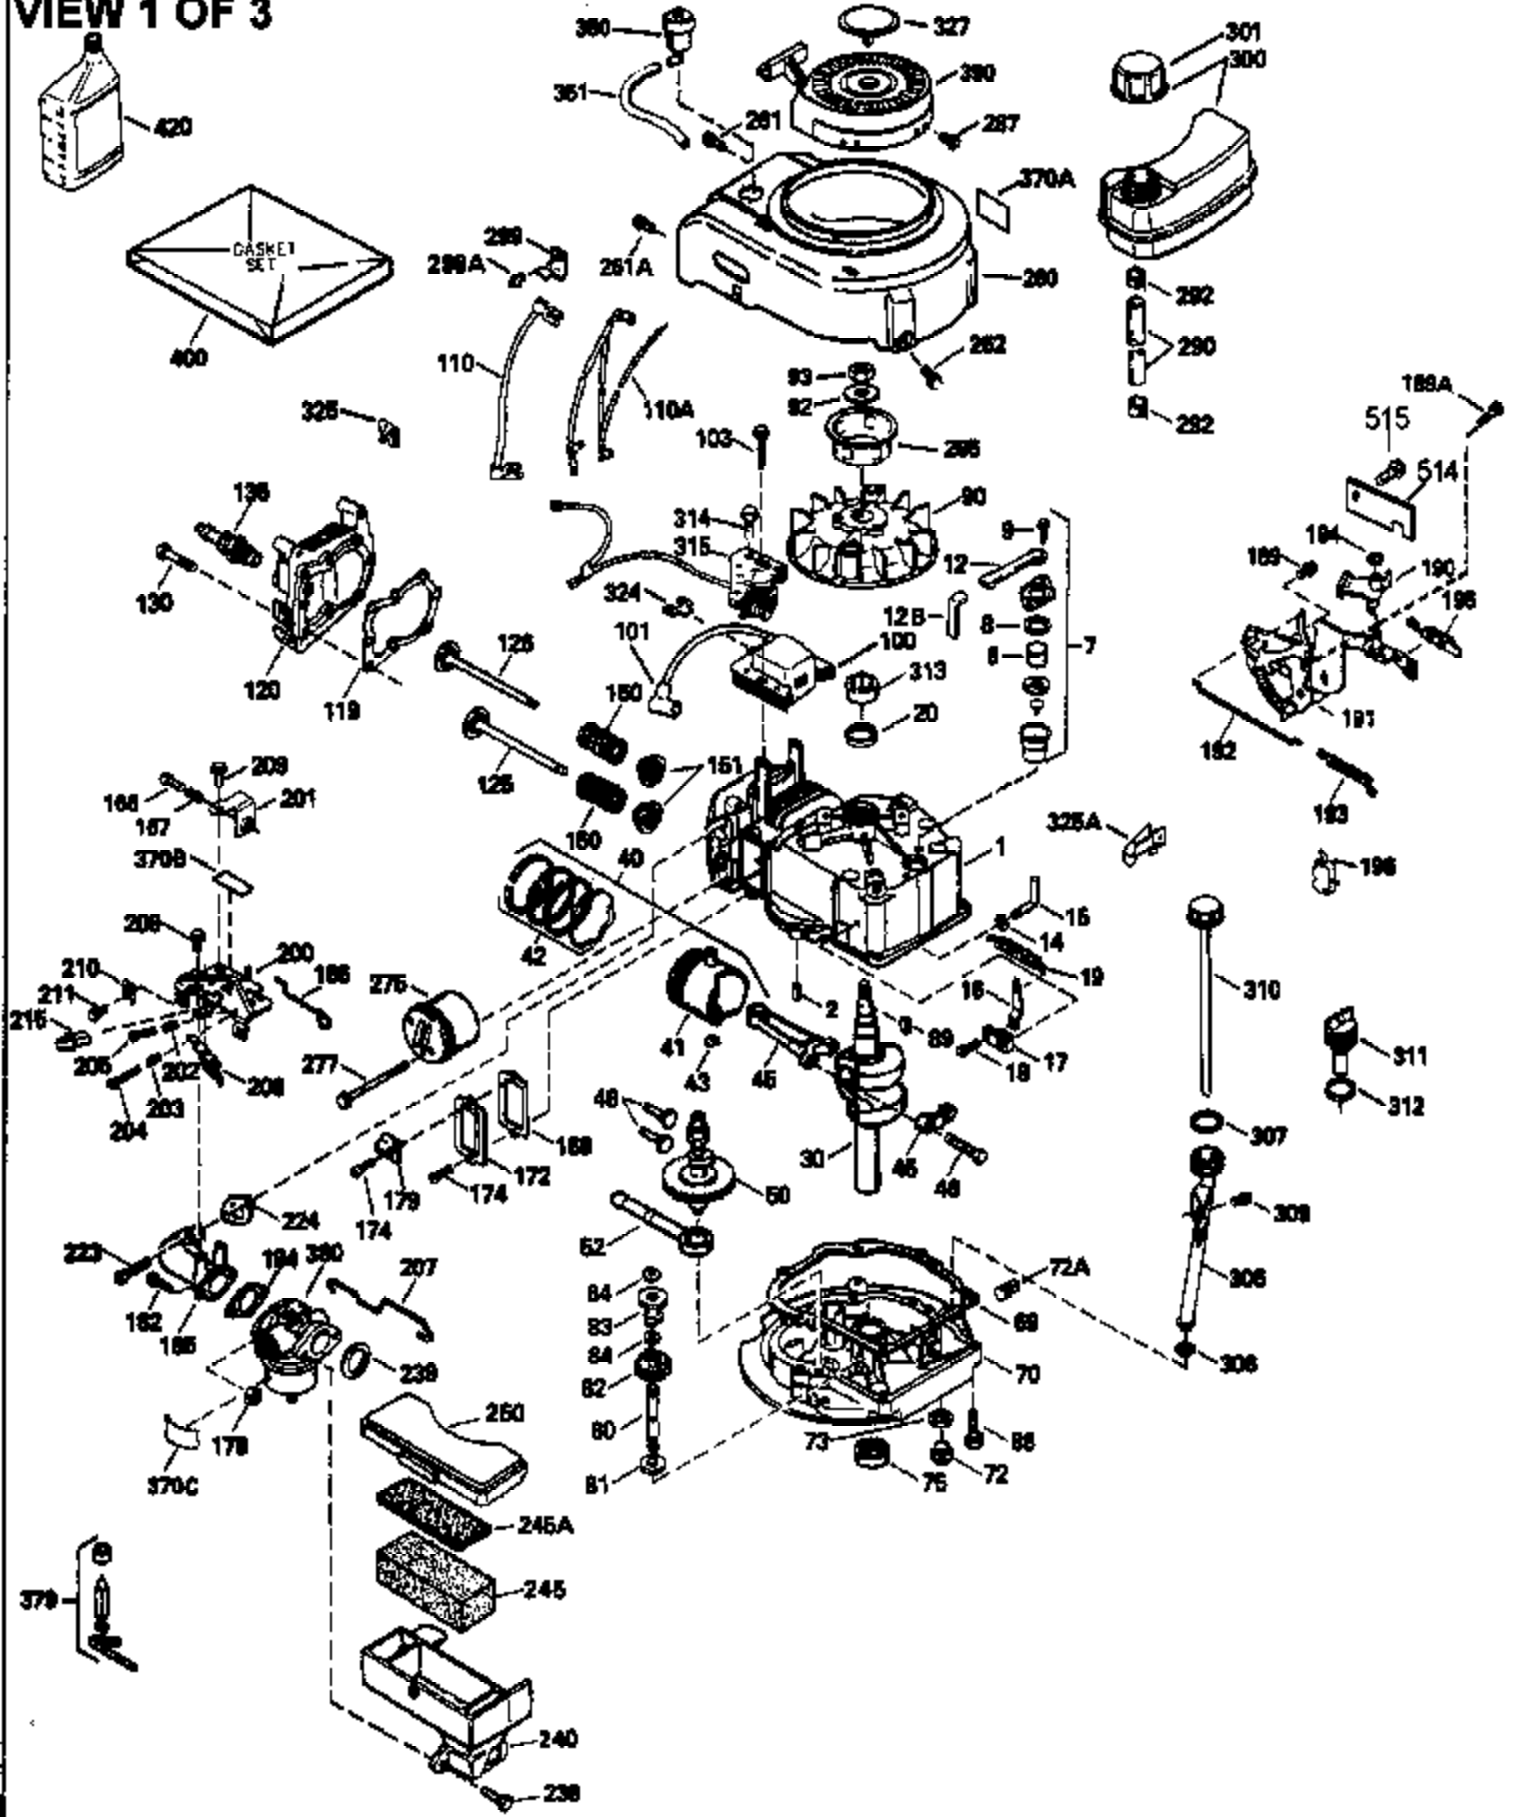

ILLUSTRATION SHOWS TYPICAL PARTS ONLY. ORDER BY PART NUMBER. PARTS NOT LISTED ARE SUPPLIED BY OEM.

VIEW 1 OF 3

Ref #	Part Number	Qty	Description
1	33968B		Cylinder (Incl. 2 & 20) (2-13/16" Bore)
2	26727		Pin, Dowel
6	33734		Element, Breather
7	34214A		Breather Assy. (Incl. 6, 8, 9, 12 & 1 2A)
8	33735		* Gasket, Breather
9	30200		Screw, 10-24 x 9/16"
12	33886		Tube, Breather
14	28277		Washer, Flat
15	30589		Rod, Governor (Incl. 14)
16	31383A		Lever, Governor
17	31335		Clamp, Governor lever
18	650548		Screw, 8-32 x 5/16"
19	31361		Spring, Extension
20	32600		Seal, Oil
30	34570A		Crankshaft
40	34535		Piston, Pin & Ring Set (Std.) (2-13/16" Bore)
40	34536		Piston, Pin & Ring Set (.010" OS)
40	34537		Piston, Pin & Ring Set (.020" OS)
41	33562B		Piston & Pin Ass'y.(Incl.43)(Std.)(2- 13/16")
41	33563B		Piston & Pin Ass'y. (Incl. 43) (.010" OS)
41	33564B		Piston & Pin Ass'y. (Incl. 43) (.020" OS)
42	33567		Ring Set (Std.) (2-13/16" Bore)
42	33568		Ring Set (.010" OS)
42	33569		Ring Set (.020" OS)
43	20381		Ring, Piston pin retaining
45	32875		Rod Assy., Connecting (Incl. 46)
46	32610A		Bolt, Connecting rod
48	27241		Lifter, Valve
50	33553		Camshaft (MCR)
52	29914		Oil Pump Assy.
69	35261		* Gasket, Mounting flange
70	34311C		Flange Ass'y. (Incl. 72, 72A, 73, 75 & 80)
72	30572		Plug, Oil drain (Incl. 73)
73	28833		* Drain Plug Gasket (Not req. W/plastic plug)
75	27897		Seal, Oil
80	30574		Shaft, Governor
81	30590A		Washer, Flat
82	30591		Gear Assy., Governor (Incl. 81)
83	30588A		Spool, Governor
84	29193		Ring, Retaining
86	650488		Screw, 1/4-20 x 1-1/4"
89	611004		Flywheel Key
90	611112		Flywheel
92	650815		Washer, Belleville
93	650816		Nut, Flywheel
100	34443A		Solid State Ignition
101	610118		Cover, Spark plug
103	650814		Screw, Torx T-15, 10-24 x 1"
110	34231		Ground Wire
119	33554A		* Gasket, Head
120	34342		Head, Cylinder
125	29314B		Intake Valve (Std.) (Incl. 151) (Conventional Ports)
125	29315C		Intake Valve (1/32" OS) (Incl. 151) (Conventional Ports)
126	29313C		Exhaust Valve (Std.) (Incl. 151) (Conventional Ports)
126	29315C		Exhaust Valve (1/32" OS) (Incl. 151) (Conventional Ports)
130	6021A		Screw, 5/16-18 x 1-1/2"
135	35395		Resistor Spark Plug (RJ19LM)
150	31672		Spring, Valve