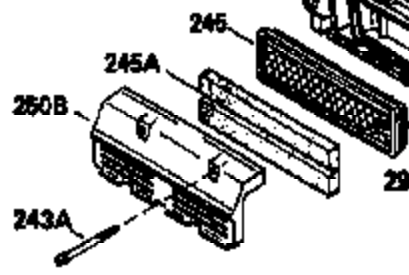

ILLUSTRATION SHOWS TYPICAL PARTS ONLY. ORDER BY PART NUMBER. PARTS NOT LISTED ARE SUPPLIED BY OEM.
VIEW 2 OF 3

Ref #	Part Number	Qty	Description
92	650815		Washer, Belleville
238	650806		Screw, 10-32 x 5/8"
246D	35435		Filter, Pre-Air (Optional)
246	34340		Element, Air cleaner
287	650884		Screw, 8-32 x 1/2"
298	28763		Screw, 10-32 x 35/64"
300A	34476		Fuel Tank (Incl. 292 & 301)
301	33032		Fuel Cap (Use as required)
370	550223		Decal, Name
370A	34346		Decal, Instruction
370G	34387		Decal, Instruction (Optional)
390	590635		Rewind Starter (Refer to Division 5, SecionC, page 34 or Fiche 8A, Grid G-5 for breakdown)