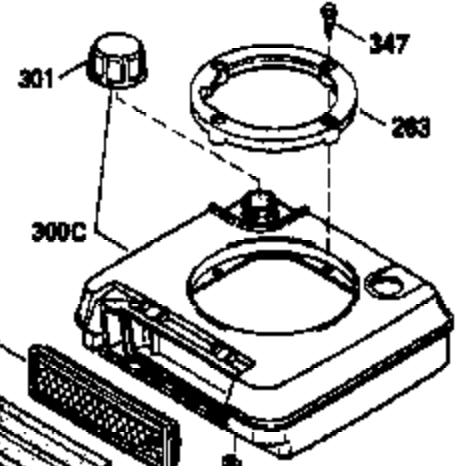

ILLUSTRATION SHOWS TYPICAL PARTS ONLY. ORDER BY PART NUMBER. PARTS NOT LISTED ARE SUPPLIED BY OEM.
VIEW 2 OF 3

Ref #	Part Number	Qty	Description
92	650815		Washer, Belleville
238	650806		Screw, 10-32 x 5/8"
246D	35435		Filter, Pre-Air (Optional)
246	34340		Element, Air cleaner
287	650884		Screw, 8-32 x 1/2"
298	28763		Screw, 10-32 x 35/64"
300A	34476		Fuel Tank (Incl. 292 & 301)
301	33032		Fuel Cap (Use as required)
370	550223		Decal, Name
370A	34346		Decal, Instruction
370G	34387		Decal, Instruction (Optional)
390	590635		Rewind Starter (Refer to Division 5, SecionC, page 34 or Fiche 8A, Grid G-5 for breakdown)