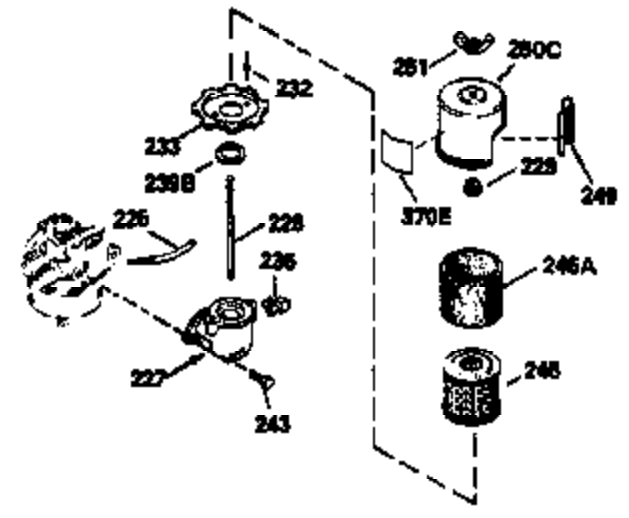

ILLUSTRATION SHOWS TYPICAL PARTS ONLY. ORDER BY PART NUMBER. PARTS NOT LISTED ARE SUPPLIED BY OEM.

VIEW 3 OF 3

Ref #	Part Number	Qty	Description
	RPMHigh		3000 to 3300
	RPMLow		2000 to 2300
19	31361	1	Extension Spring
69	35261	1	* Mounting Flange Gasket
92	650815	1	Belleville Washer
182	6201	2	Screw, 1/4-28 x 7/8"
185	31384A	1	Intake Pipe (Incl. 224)
186	34337	1	Governor Link
223	650451	2	Screw, 1/4-20 x 1"
238	650806	2	Screw, 10-32 x 5/8"
245	34340	1	Air Cleaner Filter
250	34341B	1	Air Cleaner Cover
276	33753	1	Locking Plate
277	650795	2	Screw, 1/4-20 x 2-1/4"
370A	550223	1	Name Decal