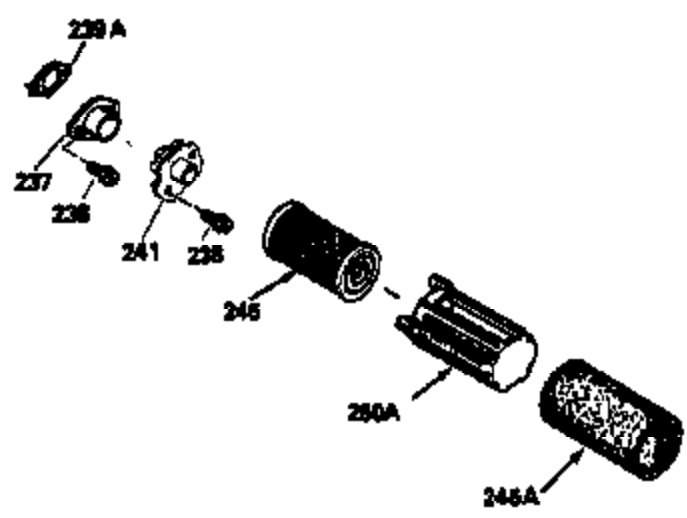

ILLUSTRATION SHOWS TYPICAL PARTS ONLY. ORDER BY PART NUMBER. PARTS NOT LISTED ARE SUPPLIED BY OEM.

VIEW 3 OF 3

Ref #	Part Number	Qty	Description
	RPMHigh		3000 to 3300
	RPMLow		2000 to 2300
19	31361	1	Extension Spring
69	35261	1	* Mounting Flange Gasket
92	650815	1	Belleville Washer
182	6201	2	Screw, 1/4-28 x 7/8"
185	31384A	1	Intake Pipe (Incl. 224)
186	34337	1	Governor Link
223	650451	2	Screw, 1/4-20 x 1"
238	650806	2	Screw, 10-32 x 5/8"
245	34340	1	Air Cleaner Filter
250	34341B	1	Air Cleaner Cover
276	33753	1	Locking Plate
277	650795	2	Screw, 1/4-20 x 2-1/4"
370A	550223	1	Name Decal