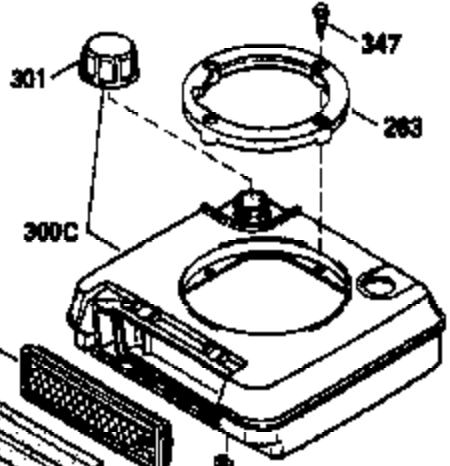

ILLUSTRATION SHOWS TYPICAL PARTS ONLY. ORDER BY PART NUMBER. PARTS NOT LISTED ARE SUPPLIED BY OEM.
VIEW 2 OF 3

Ref #	Part Number	Qty	Description
	RPMHigh		3000 to 3300
	RPMLow		2000 to 2300
92	650815	1	Belleville Washer
238	650806	2	Screw, 10-32 x 5/8"
245	34340	1	Air Cleaner Filter
287	650884	2	Screw, 8-32 x 1/2"
298	28763	3	Screw, 10-32 x 35/64"
301	33032	1	Fuel Cap
370A	550223	1	Name Decal
370	34346	1	Lubrication Decal
390	590688	1	Rewind Starter