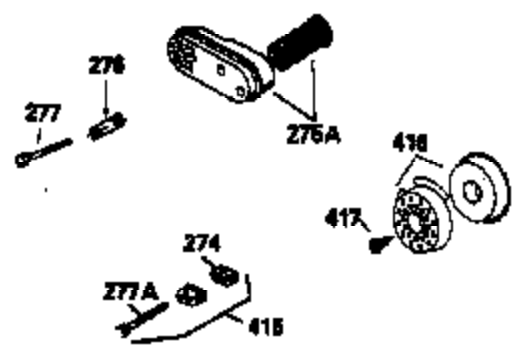

ILLUSTRATION SHOWS TYPICAL PARTS ONLY. ORDER BY PART NUMBER. PARTS NOT LISTED ARE SUPPLIED BY OEM.

VIEW 3 OF 3

Ref #	Part Number	Qty	Description
	RPMHigh		3000 to 3300
	RPMLow		2000 to 2300
19	31361	1	Extension Spring
69	35261	1	* Mounting Flange Gasket
92	650815	1	Belleville Washer
182	6201	2	Screw, 1/4-28 x 7/8"
185	31384A	1	Intake Pipe (Incl. 224)
186	34337	1	Governor Link
223	650451	2	Screw, 1/4-20 x 1"
238	650806	2	Screw, 10-32 x 5/8"
245	34340	1	Air Cleaner Filter
250	34341B	1	Air Cleaner Cover
276	33753	1	Locking Plate
277	650795	2	Screw, 1/4-20 x 2-1/4"
370A	550223	1	Name Decal