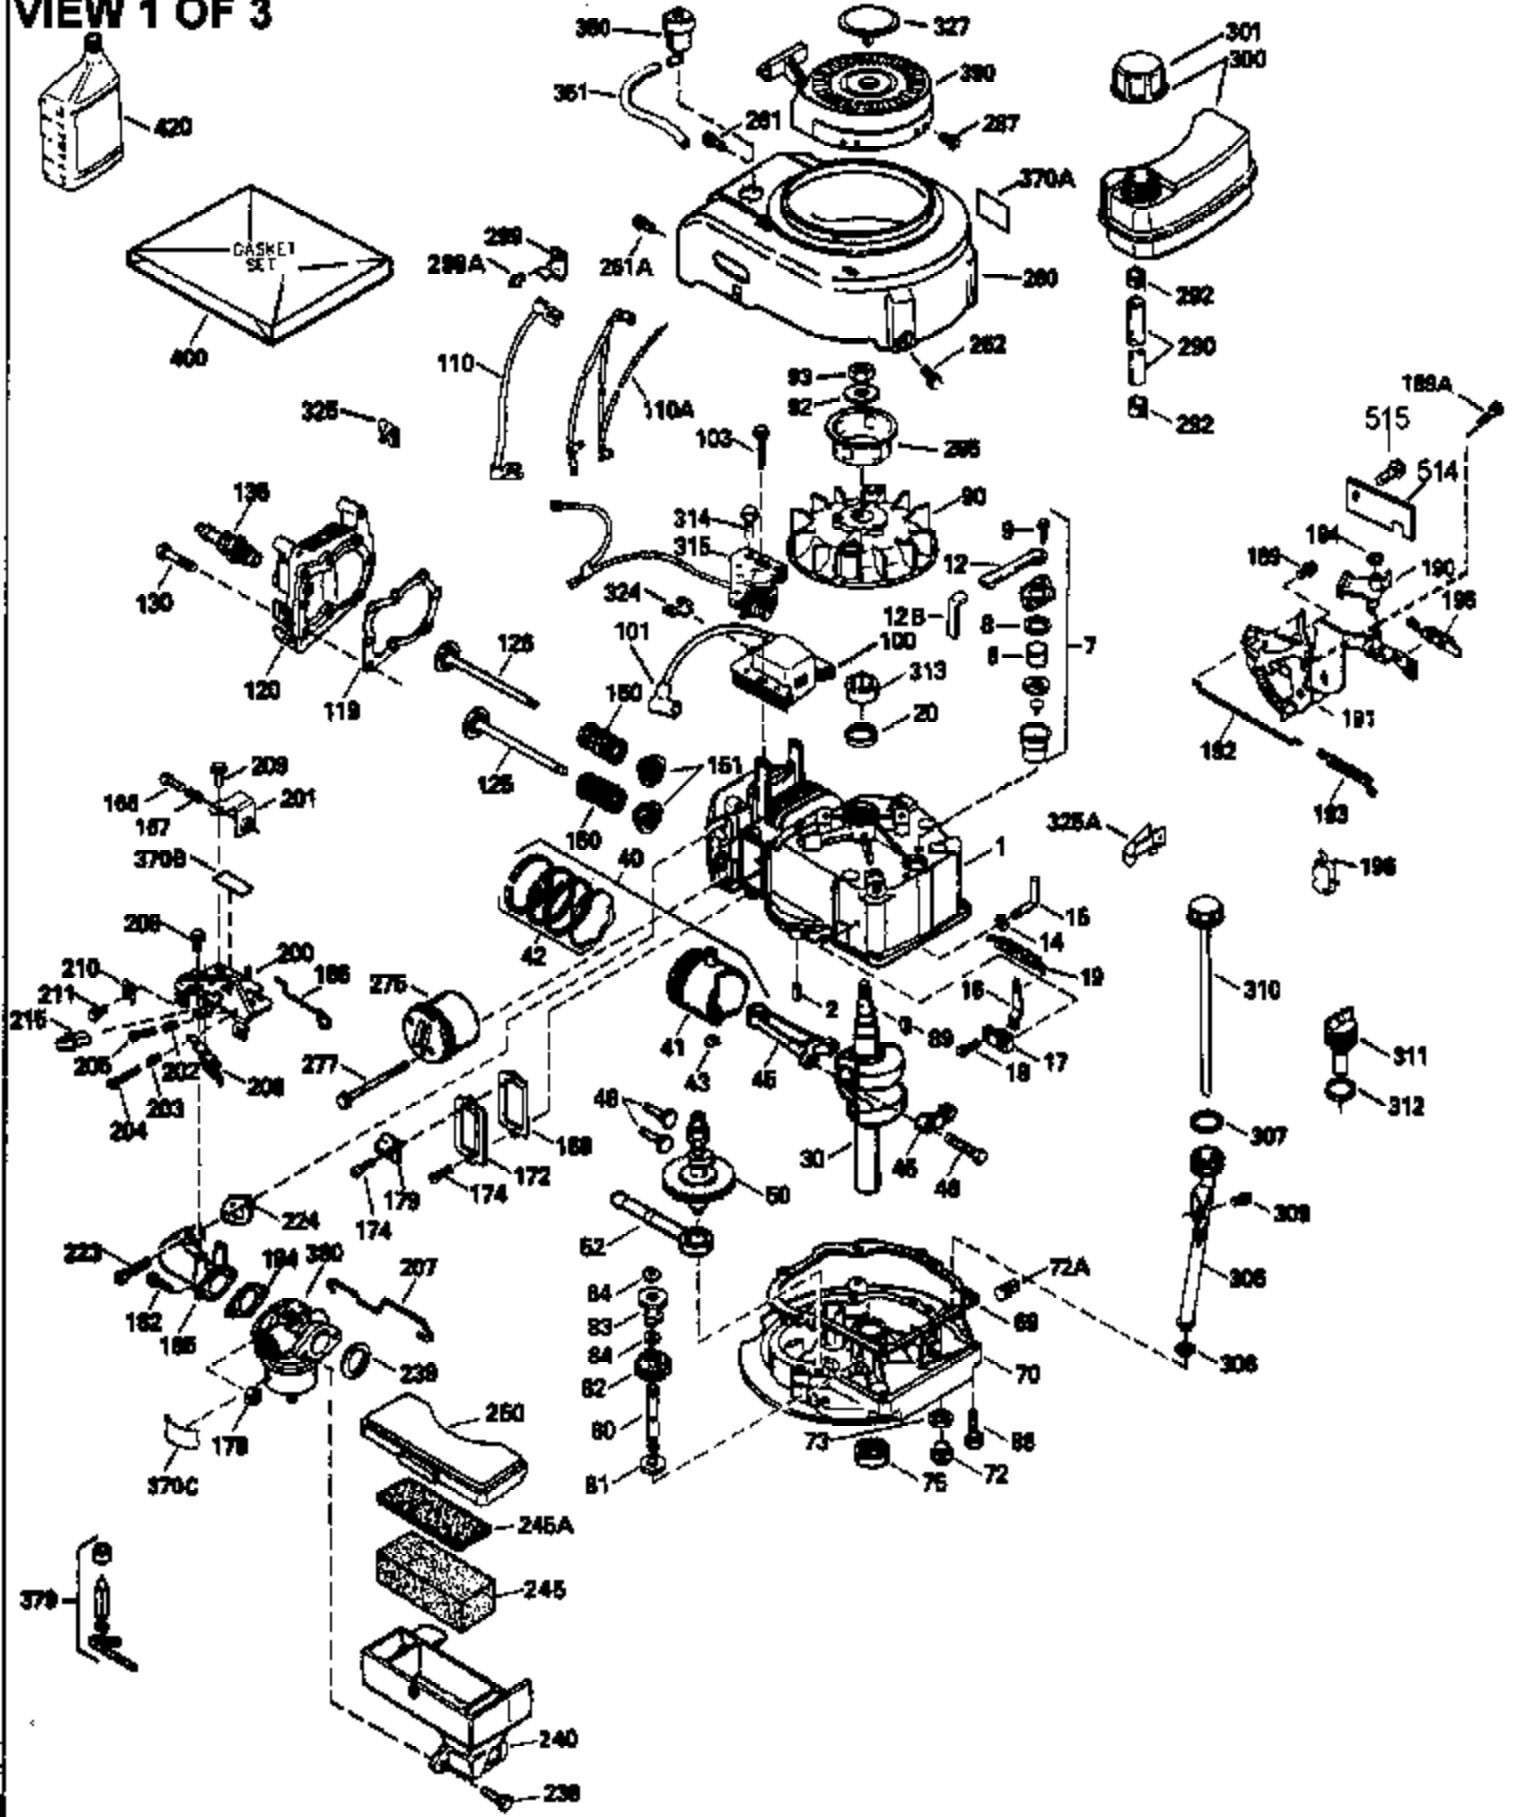

### VIEW 1 OF 3

Ref #	Part Number	Qty	Description
	RPMHigh		3000 to 3300
	RPMLow		2000 to 2300
1	33968B	1	Cylinder (Incl. 2 & 20)
2	26727	2	Dowel Pin
6	33734	1	Breather Element
7	34214A	1	Breather Ass'y. (Incl. 6, 8, 9 & 12)
8	33735	1	* Breather Gasket
9	30200	2	Screw, 10-24 x 9/16"
12	33886	1	Breather Tube
14	28277	1	Washer
15	30589	1	Governor Rod (Incl. 14)
16	31383A	1	Governor Lever
17	31335	1	Governor Lever Clamp
18	650548	1	Screw, 8-32 x 5/16"
19	31361	1	Extension Spring
20	32600	1	Oil Seal
30	34570A	1	Crankshaft
40	34535	1	Piston, Pin & Ring Set (Std.)
40	34536	1	Piston, Pin & Ring Set (.010" OS)
40	34537	1	Piston, Pin & Ring Set (.020" OS)
41	33562B	1	Piston & Pin Ass'y. (Std.) (Incl. 43)
41	33563B	1	Piston & Pin Ass'y. (.010" OS) (Incl. 43)
41	33564B	1	Piston & Pin Ass'y. (.020" OS) (Incl. 43)
42	33567	1	Ring Set (Std.)
42	33568	1	Ring Set (.010" OS)
42	33569	1	Ring Set (.020" OS)
43	20381	2	Piston Pin Retaining Ring
45	32875	1	Connecting Rod Ass'y. (Incl. 46)
46	32610A	2	Connecting Rod Bolt
48	27241	2	Valve Lifter
50	33553	1	Camshaft (MCR)
52	29914	1	Oil Pump Ass'y.
69	35261	1	* Mounting Flange Gasket
70	34311D	1	Mounting Flange (Incl. 72, 75 & 80)
72A	9556	1	Oil Drain Plug
72	36083	1	Oil Drain Plug
75	27897	1	Oil Seal
80	30574A	1	Governor Shaft
81	30590A	1	Washer
82	30591	1	Governor Gear Ass'y. (Incl. 81)
83	30588A	1	Governor Spool
84	29193	2	Retaining Ring
86	650488	6	Screw, 1/4-20 x 1-1/4"
89	611004	1	Flywheel Key
90	611112	1	Flywheel
92	650815	1	Belleville Washer
93	650816	1	Flywheel Nut
100	34443A	1	Solid State Ignition
101	610118	1	Spark Plug Cover
103	650814	2	Screw, Torx T-15, 10-24 x 1"
110	36230	1	Ground Wire
119	33554A	1	* Cylinder Head Gasket
120	34342	1	Cylinder Head
125	29313C	1	Exhaust Valve (Std.) (Incl. 151)
125	29315C	1	Exhaust Valve (1/32" OS) (Incl. 151)
126	29314B	1	Intake Valve (Std.) (Incl. 151)
126	29315C	1	Intake Valve (1/32" OS) (Incl. 151)
130	6021A	8	Screw, 5/16-18 x 1-1/2"