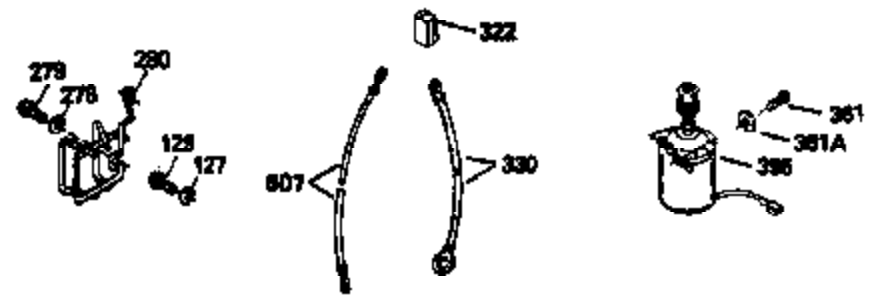

ILLUSTRATION SHOWS TYPICAL PARTS ONLY. ORDER BY PART NUMBER. PARTS NOT LISTED ARE SUPPLIED BY OEM.

VIEW 3 OF 3

Ref #	Part Number	Qty	Description
	RPMHigh		3000 to 3300
	RPMLow		2000 to 2300
19	31361	1	Extension Spring
69	35261	1	* Mounting Flange Gasket
92	650815	1	Belleville Washer
182	6201	2	Screw, 1/4-28 x 7/8"
185	31384A	1	Intake Pipe (Incl. 224)
186	34337	1	Governor Link
223	650451	2	Screw, 1/4-20 x 1"
238	650806	2	Screw, 10-32 x 5/8"
245	34340	1	Air Cleaner Filter
250	34341B	1	Air Cleaner Cover
276	33753	1	Locking Plate
277	650795	2	Screw, 1/4-20 x 2-1/4"
370A	550223	1	Name Decal