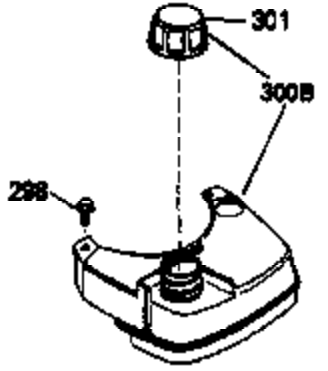

ILLUSTRATION SHOWS TYPICAL PARTS ONLY. ORDER BY PART NUMBER. PARTS NOT LISTED ARE SUPPLIED BY OEM.
VIEW 2 OF 3

Ref #	Part Number	Qty	Description
	RPMHigh		3000 to 3300
	RPMLow		2000 to 2300
92	650815	1	Belleville Washer
238	650806	2	Screw, 10-32 x 5/8"
245	34340	1	Air Cleaner Filter
287	650884	2	Screw, 8-32 x 1/2"
298	28763	3	Screw, 10-32 x 35/64"
301	33032	1	Fuel Cap
370A	550223	1	Name Decal
370	34346	1	Lubrication Decal
390	590688	1	Rewind Starter