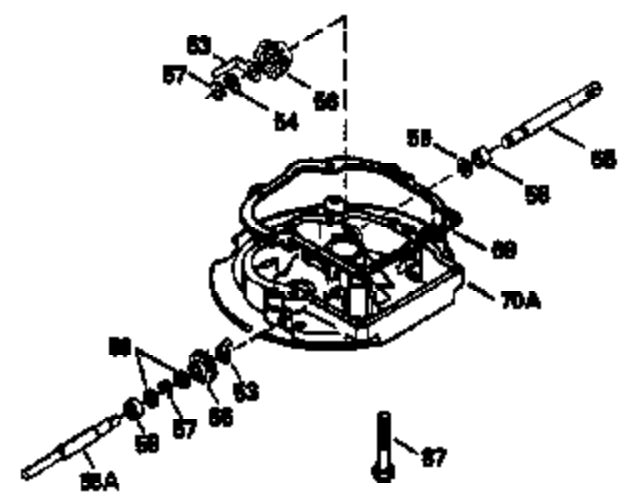

ILLUSTRATION SHOWS TYPICAL PARTS ONLY. ORDER BY PART NUMBER. PARTS NOT LISTED ARE SUPPLIED BY OEM.

VIEW 3 OF 3

Ref #	Part Number	Qty	Description
	RPMHigh		3000 to 3300
	RPMLow		2000 to 2300
19	31361	1	Extension Spring
69	35261	1	* Mounting Flange Gasket
92	650815	1	Belleville Washer
182	6201	2	Screw, 1/4-28 x 7/8"
185	31384A	1	Intake Pipe (Incl. 224)
186	34337	1	Governor Link
223	650451	2	Screw, 1/4-20 x 1"
238	650806	2	Screw, 10-32 x 5/8"
245	34340	1	Air Cleaner Filter
250	34341B	1	Air Cleaner Cover
276	33753	1	Locking Plate
277	650795	2	Screw, 1/4-20 x 2-1/4"
370A	36260	1	Primer Decal