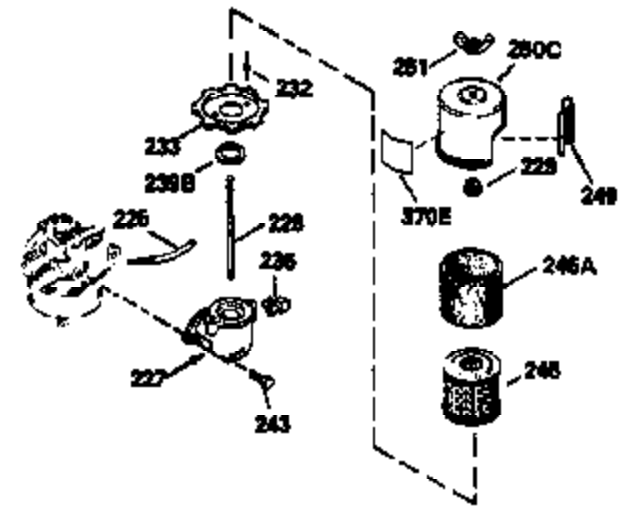

ILLUSTRATION SHOWS TYPICAL PARTS ONLY. ORDER BY PART NUMBER. PARTS NOT LISTED ARE SUPPLIED BY OEM.

VIEW 3 OF 3

Ref #	Part Number	Qty	Description
	RPMHigh		3000 to 3300
	RPMLow		2000 to 2300
19	31361	1	Extension Spring
69	35261	1	* Mounting Flange Gasket
92	650815	1	Belleville Washer
182	6201	2	Screw, 1/4-28 x 7/8"
185	31384A	1	Intake Pipe (Incl. 224)
186	34337	1	Governor Link
223	650451	2	Screw, 1/4-20 x 1"
238	650806	2	Screw, 10-32 x 5/8"
245	34340	1	Air Cleaner Filter
250	34341B	1	Air Cleaner Cover
276	33753	1	Locking Plate
277	650795	2	Screw, 1/4-20 x 2-1/4"
370A	36260	1	Primer Decal