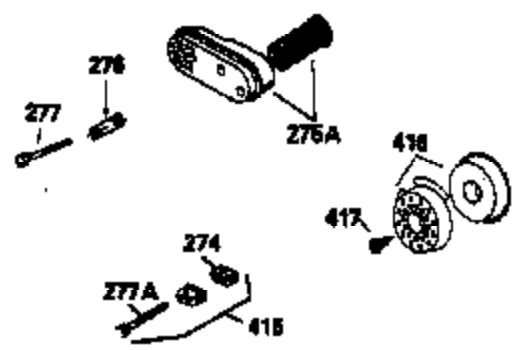

ILLUSTRATION SHOWS TYPICAL PARTS ONLY. ORDER BY PART NUMBER. PARTS NOT LISTED ARE SUPPLIED BY OEM.

VIEW 3 OF 3

Ref #	Part Number	Qty	Description
	RPMHigh		3000 to 3300
	RPMLow		2000 to 2300
19	31361	1	Extension Spring
69	35261	1	* Mounting Flange Gasket
92	650815	1	Belleville Washer
182	6201	2	Screw, 1/4-28 x 7/8"
185	31384A	1	Intake Pipe (Incl. 224)
186	34337	1	Governor Link
223	650451	2	Screw, 1/4-20 x 1"
238	650806	2	Screw, 10-32 x 5/8"
245	34340	1	Air Cleaner Filter
250	34341B	1	Air Cleaner Cover
276	33753	1	Locking Plate
277	650795	2	Screw, 1/4-20 x 2-1/4"
370A	36260	1	Primer Decal