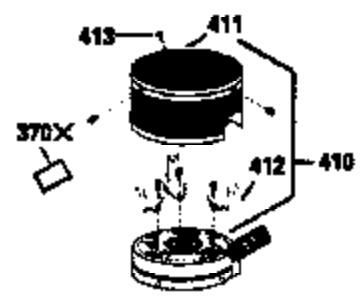

ILLUSTRATION SHOWS TYPICAL PARTS ONLY. ORDER BY PART NUMBER. PARTS NOT LISTED ARE SUPPLIED BY OEM.

VIEW 3 OF 3

Ref #	Part Number	Qty	Description
	RPMHigh		3000 to 3300
	RPMLow		2000 to 2300
19	31361	1	Extension Spring
69	35261	1	* Mounting Flange Gasket
92	650815	1	Belleville Washer
182	6201	2	Screw, 1/4-28 x 7/8"
185	31384A	1	Intake Pipe (Incl. 224)
186	34337	1	Governor Link
223	650451	2	Screw, 1/4-20 x 1"
238	650806	2	Screw, 10-32 x 5/8"
245	34340	1	Air Cleaner Filter
250	34341B	1	Air Cleaner Cover
276	33753	1	Locking Plate
277	650795	2	Screw, 1/4-20 x 2-1/4"
370A	36260	1	Primer Decal