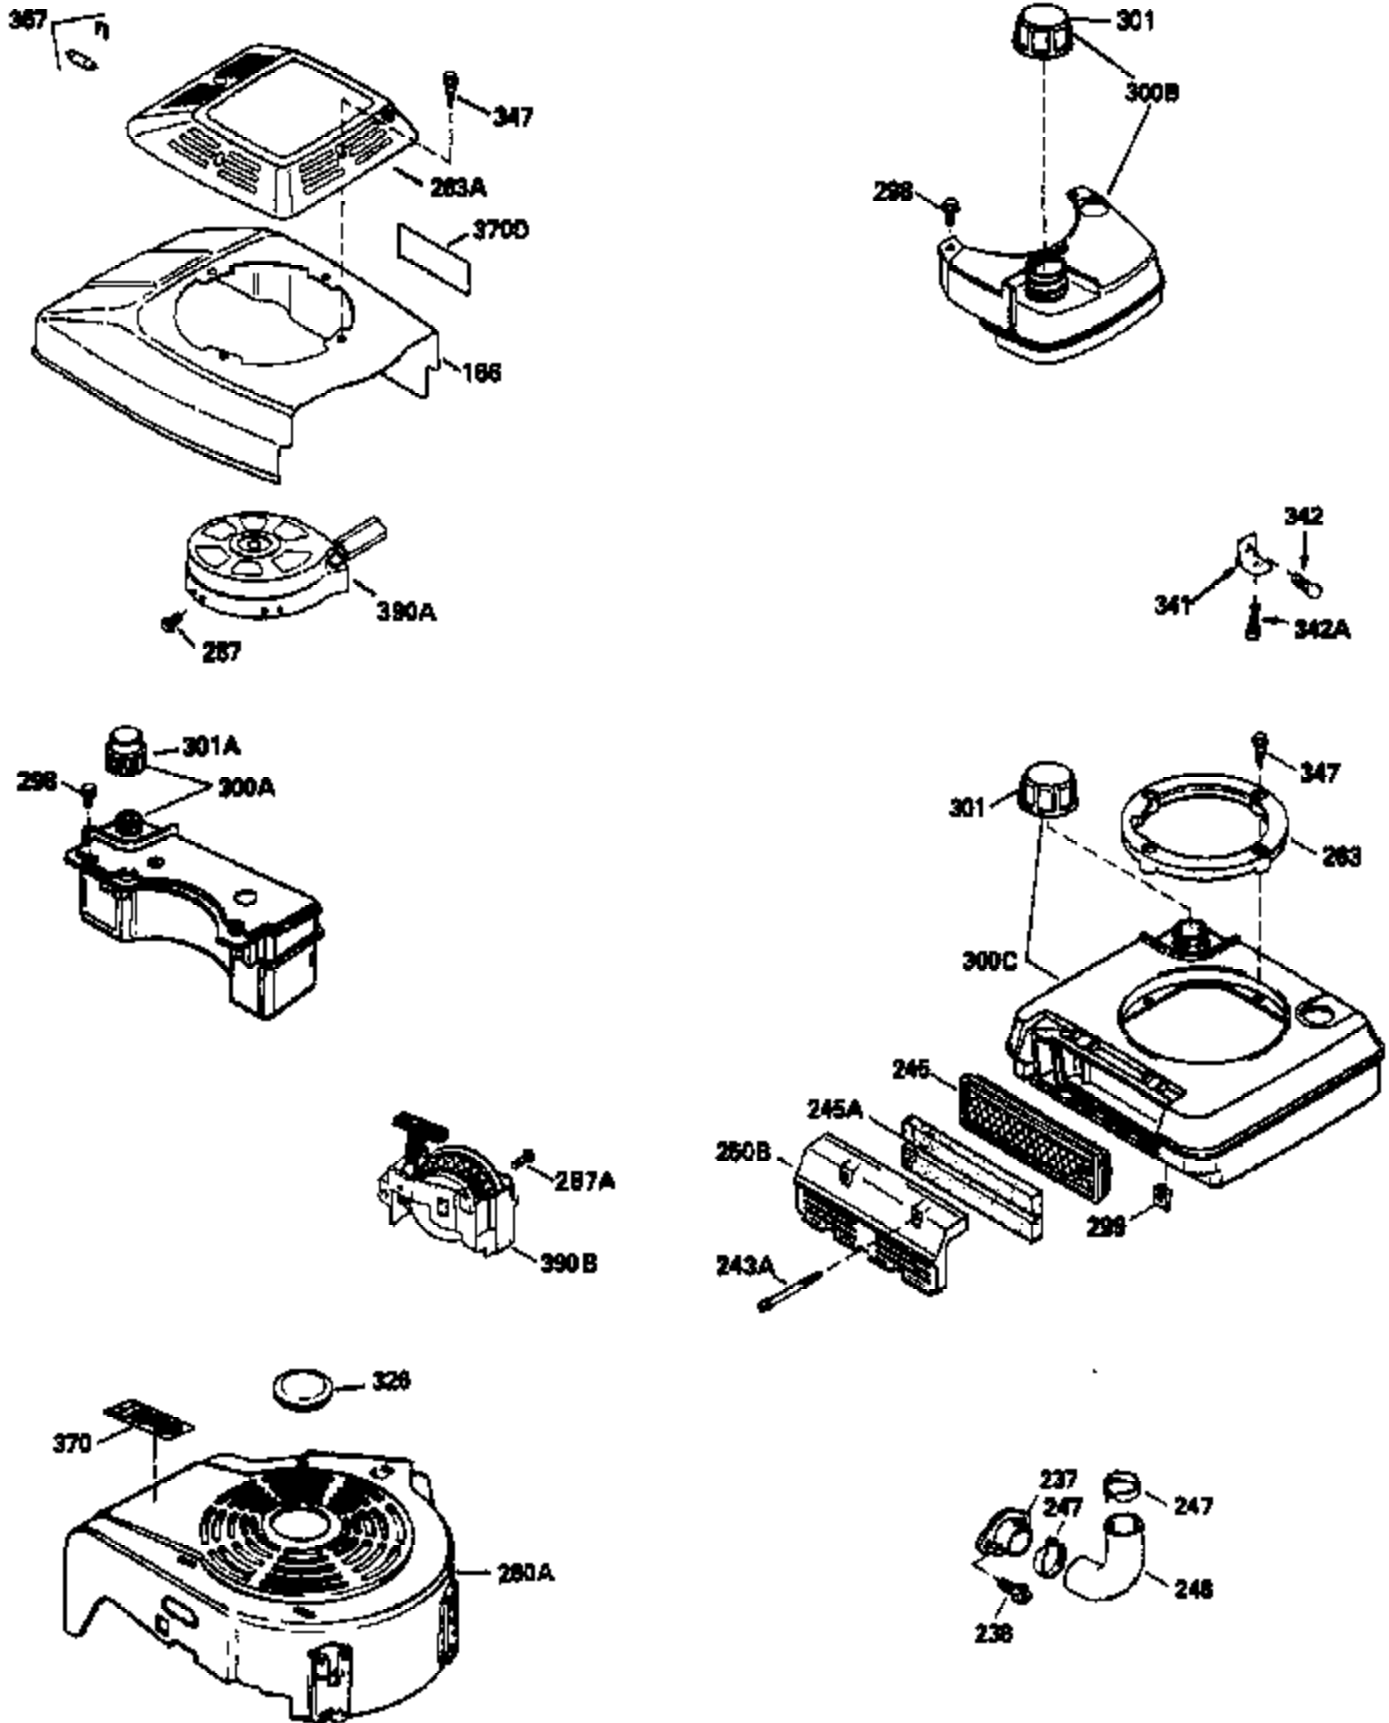

ILLUSTRATION SHOWS TYPICAL PARTS ONLY. ORDER BY PART NUMBER. PARTS NOT LISTED ARE SUPPLIED BY OEM.
VIEW 2 OF 3

Ref #	Part Number	Qty	Description
	RPMHigh		3000 to 3300
	RPMLow		2000 to 2300
92	650815	1	Belleville Washer
238	650806	2	Screw, 10-32 x 5/8"
245	34340	1	Air Cleaner Filter
287	650926	2	Screw, 8-32 x 21/64"
298	28763	3	Screw, 10-32 x 35/64"
301	33032	1	Fuel Cap
370	36261	1	Instruction Decal
370A	36260	1	Primer Decal
390	590688	1	Rewind Starter