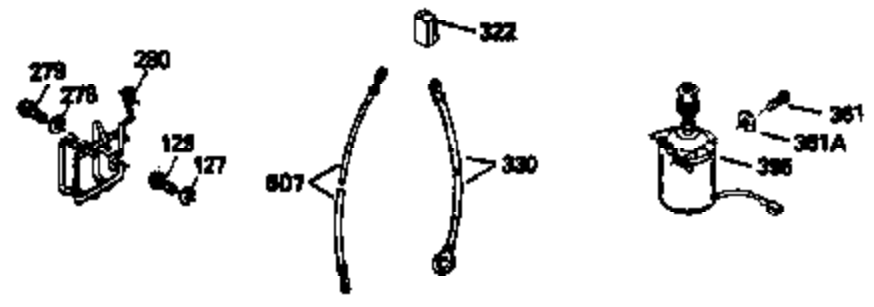

ILLUSTRATION SHOWS TYPICAL PARTS ONLY. ORDER BY PART NUMBER. PARTS NOT LISTED ARE SUPPLIED BY OEM.

VIEW 3 OF 3

Ref #	Part Number	Qty	Description
	RPMHigh		3000 to 3300
	RPMLow		2000 to 2300
19	31361	1	Extension Spring
69	35261	1	* Mounting Flange Gasket
92	650815	1	Belleville Washer
182	6201	2	Screw, 1/4-28 x 7/8"
185	31384A	1	Intake Pipe (Incl. 224)
186	34337	1	Governor Link
223	650451	2	Screw, 1/4-20 x 1"
238	650806	2	Screw, 10-32 x 5/8"
245	34340	1	Air Cleaner Filter
250	34341B	1	Air Cleaner Cover
276	33753	1	Locking Plate
277	650795	2	Screw, 1/4-20 x 2-1/4"
370A	36260	1	Primer Decal