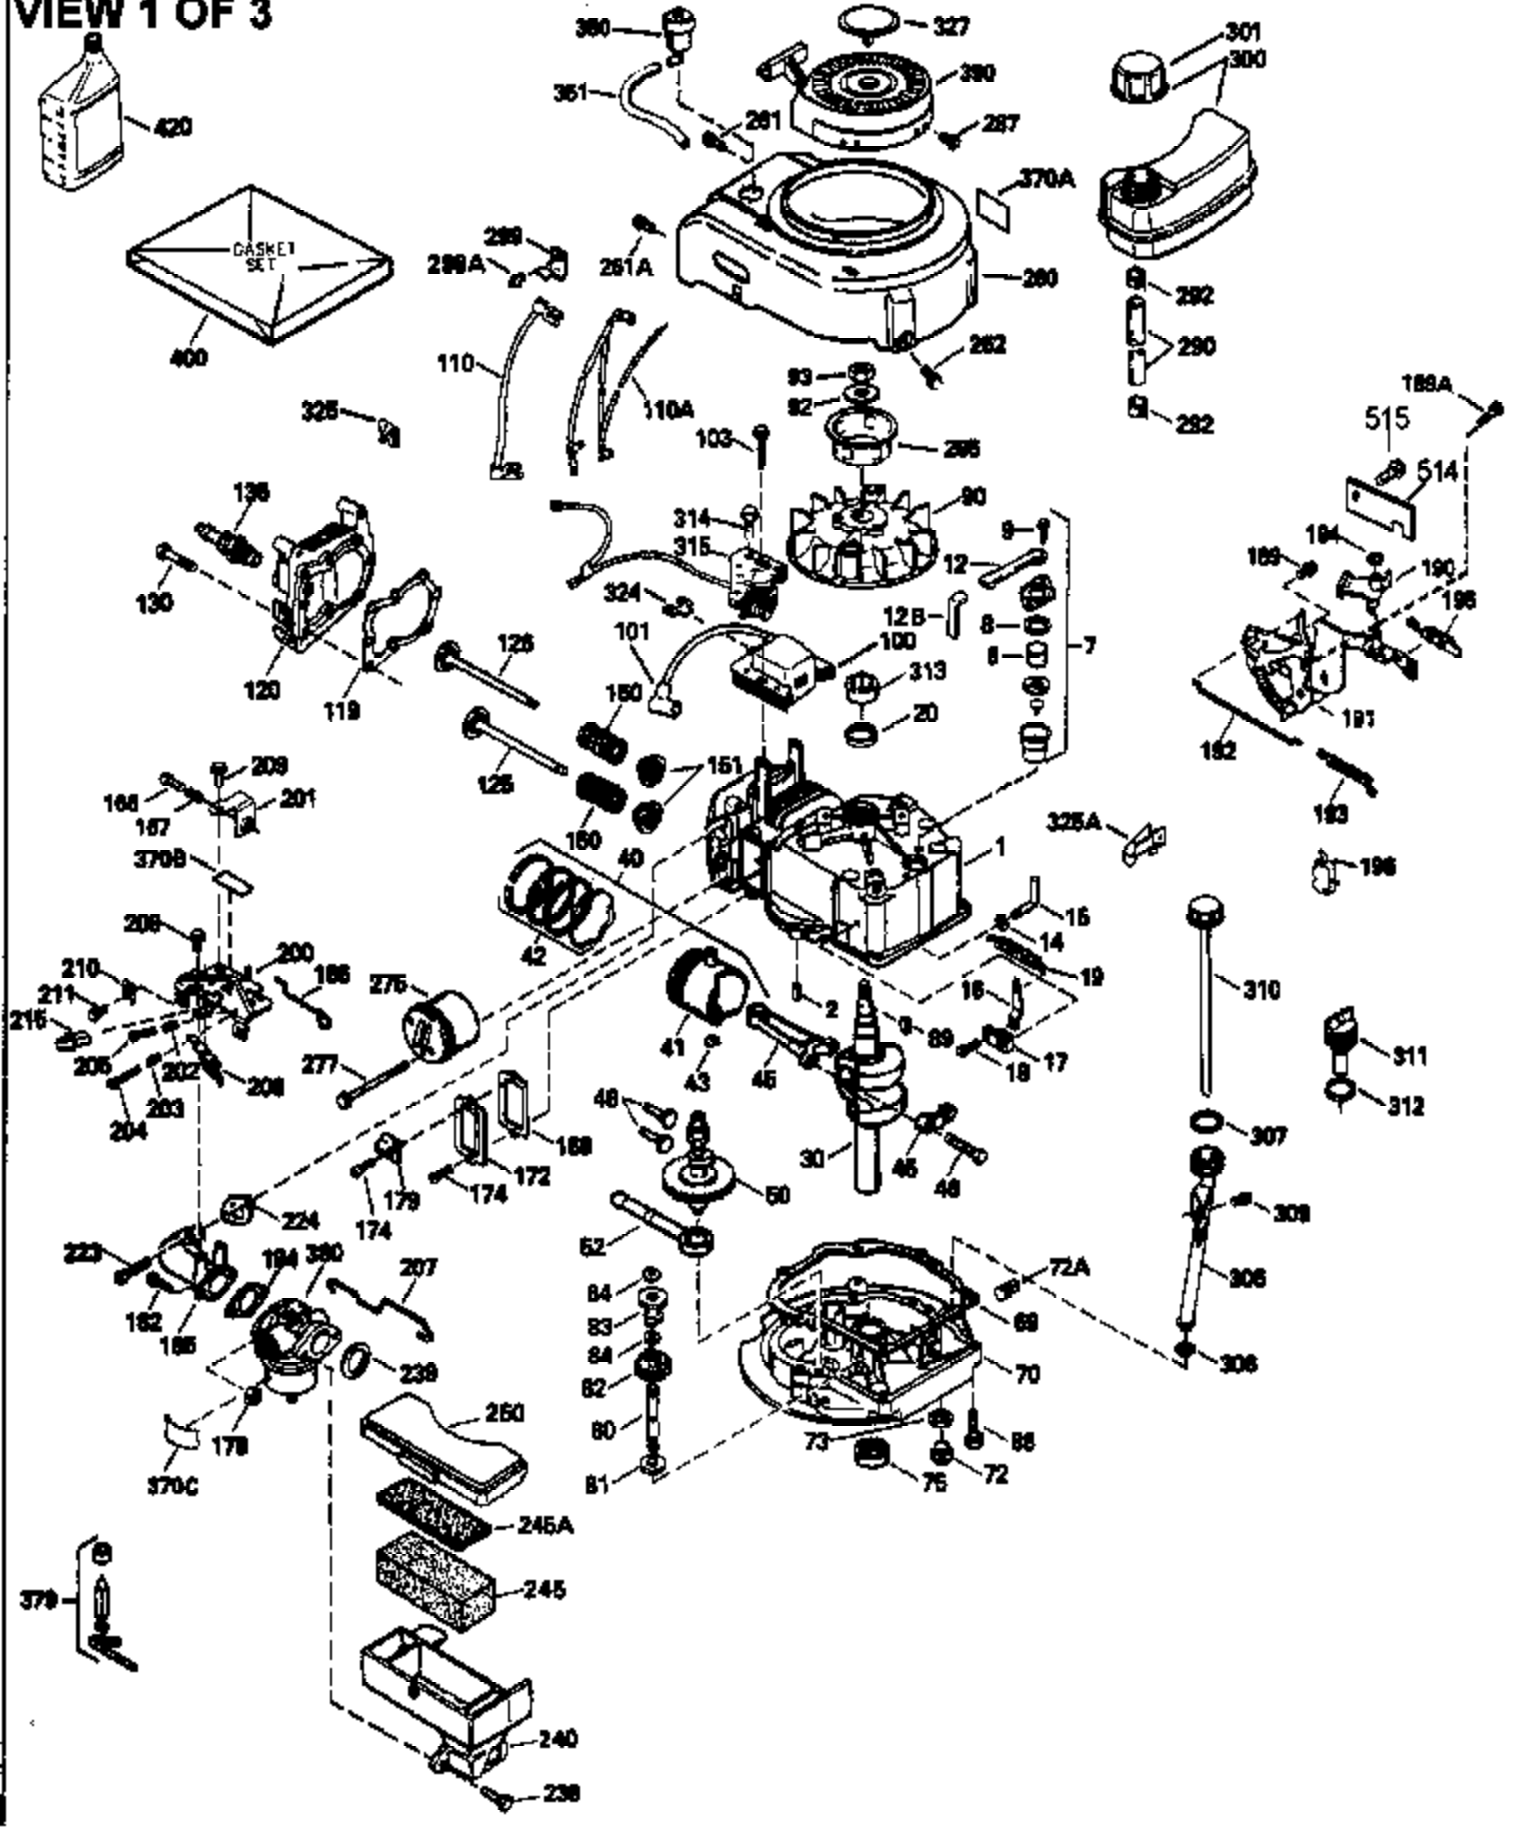

### VIEW 1 OF 3

Ref #	Part Number	Qty	Description
	RPMHigh		3000 to 3300
	RPMLow		2000 to 2300
1	36265	1	Cylinder (Incl. 2 & 20)
2	26727	2	Dowel Pin
6	33734	1	Breather Element
7	34214A	1	Breather Ass'y. (Incl. 6,8,9 & 12)
8	33735	1	* Breather Gasket
9	30200	2	Screw, 10-24 x 9/16"
12	33886	1	Breather Tube
14	28277	1	Washer
15	30589	1	Governor Rod (Incl. 14)
16	31383A	1	Governor Lever
17	31335	1	Governor Lever Clamp
18	650548	1	Screw, 8-32 x 5/16"
19	31361	1	Extension Spring
20	32600	1	Oil Seal
30	34570A	1	Crankshaft
40	36073	1	Piston, Pin & Ring Set (Std.)
40	36074	1	Piston, Pin & Ring Set (.010" OS)
40	36075	1	Piston, Pin & Ring Set (.020" OS)
41	36070	1	Piston & Pin Ass'y. (Std.) (Incl. 43)
41	36071	1	Piston & Pin Ass'y. (.010" OS) (Incl. 43)
41	36072	1	Piston & Pin Ass'y. (.020" OS) (Incl. 43)
42	36076	1	Ring Set (Std.)
42	36077	1	Ring Set (.010" OS)
42	36078	1	Ring Set (.020" OS)
43	20381	2	Piston Pin Retaining Ring
45	32875	1	Connecting Rod Ass'y. (Incl. 46)
46	32610A	2	Connecting Rod Bolt
48	27241	2	Valve Lifter
50	35992	1	Camshaft (MCR)
52	29914	1	Oil Pump Ass'y.
69	35261	1	* Mounting Flange Gasket
70	34311D	1	Mounting Flange (Incl. 72 thru 83)
72	36083	1	Oil Drain Plug
72A	9556	1	Oil Drain Plug
75	27897	1	Oil Seal
80	30574A	1	Governor Shaft
81	30590A	1	Washer
82	30591	1	Governor Gear Ass'y. (Incl. 81)
83	30588A	1	Governor Spool
86	650488	6	Screw, 1/4-20 x 1-1/4"
89	611004	1	Flywheel Key
90	611112	1	Flywheel
92	650815	1	Belleville Washer
93	650816	1	Flywheel Nut
100	34443A	1	Solid State Ignition
101	610118	1	Spark Plug Cover
103	650814	2	Screw, Torx T-15, 10-24 x 1"
110	36230	1	Ground Wire
119	33554A	1	* Cylinder Head Gasket
120	34342	1	Cylinder Head
125	29313C	1	Exhaust Valve (Std.) (Incl. 151)
125	29315C	1	Exhaust Valve (1/32" OS) (Incl. 151)
126	29314B	1	Intake Valve (Std.) (Incl. 151)
126	29315C	1	Intake Valve (1/32" OS) (Incl. 151)
130	6021A	8	Screw, 5/16-18 x 1-1/2"
135	35395	1	Resistor Spark Plug (RJ19LM)