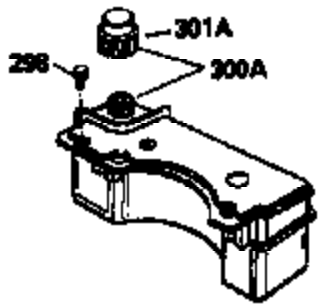

ILLUSTRATION SHOWS TYPICAL PARTS ONLY. ORDER BY PART NUMBER. PARTS NOT LISTED ARE SUPPLIED BY OEM.
VIEW 2 OF 3