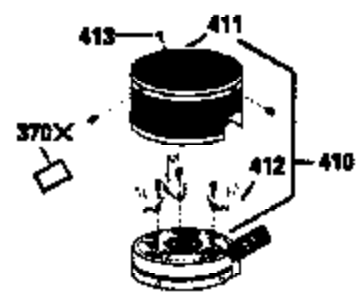

ILLUSTRATION SHOWS TYPICAL PARTS ONLY. ORDER BY PART NUMBER. PARTS NOT LISTED ARE SUPPLIED BY OEM.

VIEW 3 OF 3

Ref #	Part Number	Qty	Description
19	31361		Spring, Extension
69	35261		* Gasket, Mounting flange
92	650815		Washer, Belleville
127	650691		Washer, Flat
129	650818		Screw, 5/16-18 x 1-1/2"
182	6201		Screw, 1/4-28 x 7/8"
185	31384A		Pipe, Intake (Incl. 224)
186	32653		Link, Governor spring
191	35015B		Bracket Assy., S.E. Brake (Incl. 195)
216	33086		Lever, Speed adjusting
223	650451		Screw, 1/4-20 x 1"
238	650806		Screw, 10-32 x 5/8"
246	35604		Element, Air cleaner
246D	35435		Filter, Pre-Air (Optional)
250	35665		Cover, Air cleaner
275A	391019		Muffler
276	33753		Plate, Locking
277A	30063		Screw, Torx T-30, 1/4-20 x 1/2" (Use as req.)
277	650795		Screw, 1/4-20 x 2-1/4" (Use as requir ed)
278	8345		Washer
279	30063		Screw, Torx T-30, 1/4-20 x 1/2"
280	35726		Shield, Heat
322	34977		Connector, Body
330	34978		Wire & terminal Assy.
354	35025		Staple (Not used on all models)
357	34985		Rope Stop & Staple Assy. (Incl. 354)
361A	650841		Washer
370G	34387		Decal, Instruction (Optional)
410	730574		Opt.Debris Screen Kit (Incl.370G,411, 412,413)
411	35596		Debris Screen (Optional)
412	35597		Debris Screen Bracket (Optional)
413	650910		Screw, 8-32 x 1/4 (Optional)
415	730162		Muffler Adapter Kit(In.274,277A)(Use as req.)