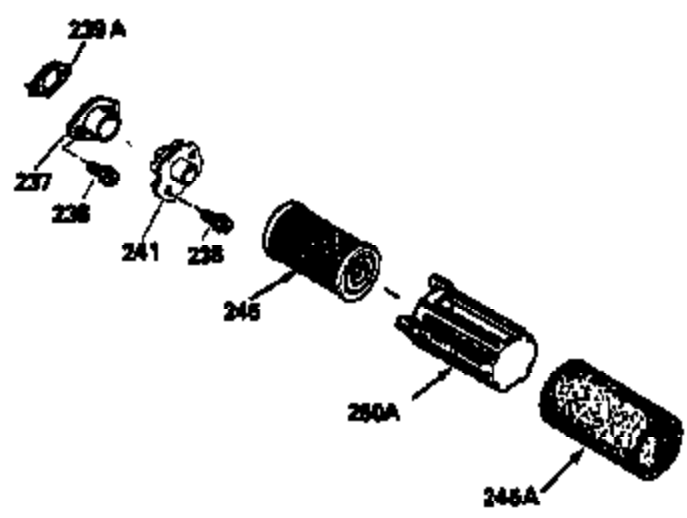

ILLUSTRATION SHOWS TYPICAL PARTS ONLY. ORDER BY PART NUMBER. PARTS NOT LISTED ARE SUPPLIED BY OEM.

VIEW 3 OF 3

Ref #	Part Number	Qty	Description
19	31361		Spring, Extension
69	35261		* Gasket, Mounting flange
92	650815		Washer, Belleville
127	650691		Washer, Flat
129	650818		Screw, 5/16-18 x 1-1/2"
182	6201		Screw, 1/4-28 x 7/8"
185	31384A		Pipe, Intake (Incl. 224)
186	32653		Link, Governor spring
191	35015B		Bracket Assy., S.E. Brake (Incl. 195)
216	33086		Lever, Speed adjusting
223	650451		Screw, 1/4-20 x 1"
238	650806		Screw, 10-32 x 5/8"
246	35604		Element, Air cleaner
246D	35435		Filter, Pre-Air (Optional)
250	35665		Cover, Air cleaner
275A	391019		Muffler
276	33753		Plate, Locking
277A	30063		Screw, Torx T-30, 1/4-20 x 1/2" (Use as req.)
277	650795		Screw, 1/4-20 x 2-1/4" (Use as requir ed)
278	8345		Washer
279	30063		Screw, Torx T-30, 1/4-20 x 1/2"
280	35726		Shield, Heat
322	34977		Connector, Body
330	34978		Wire & terminal Assy.
354	35025		Staple (Not used on all models)
357	34985		Rope Stop & Staple Assy. (Incl. 354)
361A	650841		Washer
370G	34387		Decal, Instruction (Optional)
410	730574		Opt.Debris Screen Kit (Incl.370G,411, 412,413)
411	35596		Debris Screen (Optional)
412	35597		Debris Screen Bracket (Optional)
413	650910		Screw, 8-32 x 1/4 (Optional)
415	730162		Muffler Adapter Kit(In.274,277A)(Use as req.)