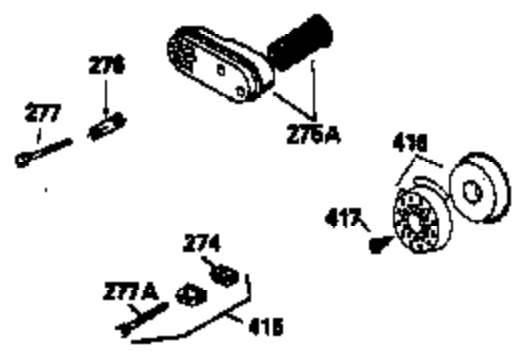

ILLUSTRATION SHOWS TYPICAL PARTS ONLY. ORDER BY PART NUMBER. PARTS NOT LISTED ARE SUPPLIED BY OEM.

VIEW 3 OF 3

Ref #	Part Number	Qty	Description
19	31361		Spring, Extension
69	35261		* Gasket, Mounting flange
92	650815		Washer, Belleville
127	650691		Washer, Flat
129	650818		Screw, 5/16-18 x 1-1/2"
182	6201		Screw, 1/4-28 x 7/8"
185	31384A		Pipe, Intake (Incl. 224)
186	32653		Link, Governor spring
191	35015B		Bracket Assy., S.E. Brake (Incl. 195)
216	33086		Lever, Speed adjusting
223	650451		Screw, 1/4-20 x 1"
238	650806		Screw, 10-32 x 5/8"
246	35604		Element, Air cleaner
246D	35435		Filter, Pre-Air (Optional)
250	35665		Cover, Air cleaner
275A	391019		Muffler
276	33753		Plate, Locking
277A	30063		Screw, Torx T-30, 1/4-20 x 1/2" (Use as req.)
277	650795		Screw, 1/4-20 x 2-1/4" (Use as requir ed)
278	8345		Washer
279	30063		Screw, Torx T-30, 1/4-20 x 1/2"
280	35726		Shield, Heat
322	34977		Connector, Body
330	34978		Wire & terminal Assy.
354	35025		Staple (Not used on all models)
357	34985		Rope Stop & Staple Assy. (Incl. 354)
361A	650841		Washer
370G	34387		Decal, Instruction (Optional)
410	730574		Opt.Debris Screen Kit (Incl.370G,411, 412,413)
411	35596		Debris Screen (Optional)
412	35597		Debris Screen Bracket (Optional)
413	650910		Screw, 8-32 x 1/4 (Optional)
415	730162		Muffler Adapter Kit(In.274,277A)(Use as req.)