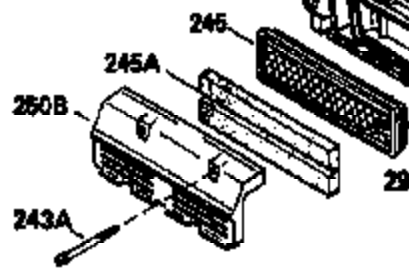

ILLUSTRATION SHOWS TYPICAL PARTS ONLY. ORDER BY PART NUMBER. PARTS NOT LISTED ARE SUPPLIED BY OEM.
VIEW 2 OF 3