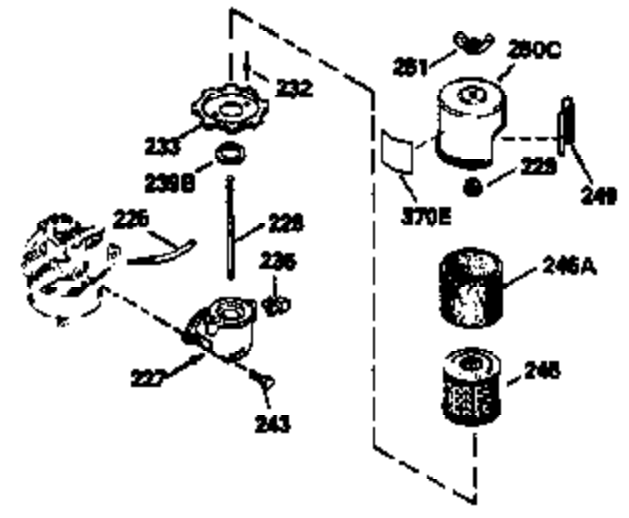

ILLUSTRATION SHOWS TYPICAL PARTS ONLY. ORDER BY PART NUMBER. PARTS NOT LISTED ARE SUPPLIED BY OEM.

VIEW 3 OF 3

Ref #	Part Number	Qty	Description
19	31361		Spring, Extension
69	35261		* Gasket, Mounting flange
92	650815		Washer, Belleville
127	650691		Washer, Flat
129	650818		Screw, 5/16-18 x 1-1/2"
182	6201		Screw, 1/4-28 x 7/8"
185	31384A		Pipe, Intake (Incl. 224)
186	32653		Link, Governor spring
191	35015B		Bracket Assy., S.E. Brake (Incl. 195)
216	33086		Lever, Speed adjusting
223	650451		Screw, 1/4-20 x 1"
238	650806		Screw, 10-32 x 5/8"
246	35604		Element, Air cleaner
246D	35435		Filter, Pre-Air (Optional)
250	35665		Cover, Air cleaner
275A	391019		Muffler
276	33753		Plate, Locking
277A	30063		Screw, Torx T-30, 1/4-20 x 1/2" (Use as req.)
277	650795		Screw, 1/4-20 x 2-1/4" (Use as requir ed)
278	8345		Washer
279	30063		Screw, Torx T-30, 1/4-20 x 1/2"
280	35726		Shield, Heat
322	34977		Connector, Body
330	34978		Wire & terminal Assy.
354	35025		Staple (Not used on all models)
357	34985		Rope Stop & Staple Assy. (Incl. 354)
361A	650841		Washer
370G	34387		Decal, Instruction (Optional)
410	730574		Opt.Debris Screen Kit (Incl.370G,411, 412,413)
411	35596		Debris Screen (Optional)
412	35597		Debris Screen Bracket (Optional)
413	650910		Screw, 8-32 x 1/4 (Optional)
415	730162		Muffler Adapter Kit(In.274,277A)(Use as req.)