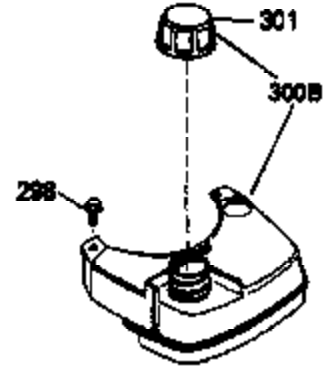

ILLUSTRATION SHOWS TYPICAL PARTS ONLY. ORDER BY PART NUMBER. PARTS NOT LISTED ARE SUPPLIED BY OEM.
VIEW 2 OF 3