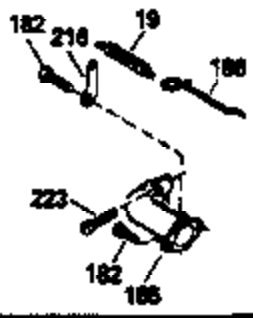

ILLUSTRATION SHOWS TYPICAL PARTS ONLY. ORDER BY PART NUMBER. PARTS NOT LISTED ARE SUPPLIED BY OEM.

VIEW 3 OF 3

Ref #	Part Number	Qty	Description
19	31361		Spring, Extension
69	35261		* Gasket, Mounting flange
92	650815		Washer, Belleville
127	650691		Washer, Flat
129	650818		Screw, 5/16-18 x 1-1/2"
182	6201		Screw, 1/4-28 x 7/8"
185	31384A		Pipe, Intake (Incl. 224)
186	32653		Link, Governor spring
191	35015B		Bracket Assy., S.E. Brake (Incl. 195)
216	33086		Lever, Speed adjusting
223	650451		Screw, 1/4-20 x 1"
238	650806		Screw, 10-32 x 5/8"
246	35604		Element, Air cleaner
246D	35435		Filter, Pre-Air (Optional)
250	35665		Cover, Air cleaner
275A	391019		Muffler
276	33753		Plate, Locking
277A	30063		Screw, Torx T-30, 1/4-20 x 1/2" (Use as req.)
277	650795		Screw, 1/4-20 x 2-1/4" (Use as requir ed)
278	8345		Washer
279	30063		Screw, Torx T-30, 1/4-20 x 1/2"
280	35726		Shield, Heat
322	34977		Connector, Body
330	34978		Wire & terminal Assy.
354	35025		Staple (Not used on all models)
357	34985		Rope Stop & Staple Assy. (Incl. 354)
361A	650841		Washer
370G	34387		Decal, Instruction (Optional)
410	730574		Opt.Debris Screen Kit (Incl.370G,411, 412,413)
411	35596		Debris Screen (Optional)
412	35597		Debris Screen Bracket (Optional)
413	650910		Screw, 8-32 x 1/4 (Optional)
415	730162		Muffler Adapter Kit(In.274,277A)(Use as req.)