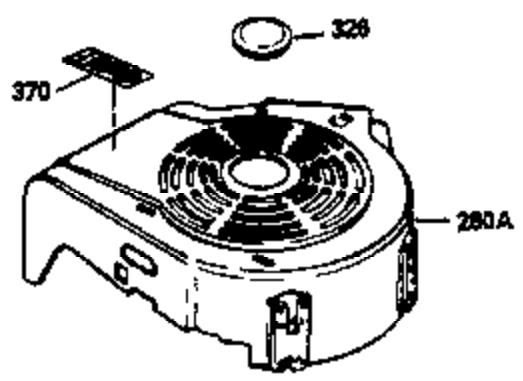

ILLUSTRATION SHOWS TYPICAL PARTS ONLY. ORDER BY PART NUMBER. PARTS NOT LISTED ARE SUPPLIED BY OEM.
VIEW 2 OF 3