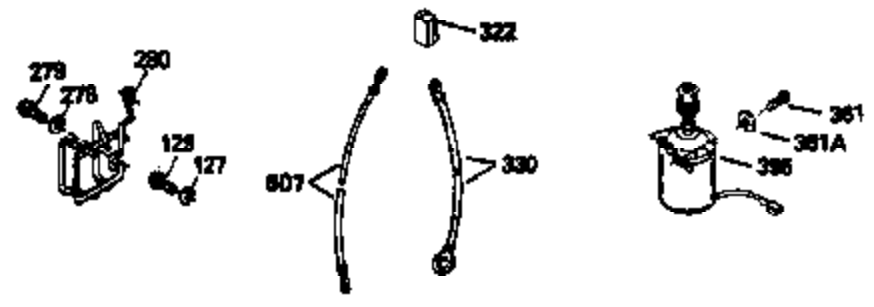

ILLUSTRATION SHOWS TYPICAL PARTS ONLY. ORDER BY PART NUMBER. PARTS NOT LISTED ARE SUPPLIED BY OEM.

VIEW 3 OF 3

Ref #	Part Number	Qty	Description
19	31361		Spring, Extension
69	35261		* Gasket, Mounting flange
92	650815		Washer, Belleville
127	650691		Washer, Flat
129	650818		Screw, 5/16-18 x 1-1/2"
182	6201		Screw, 1/4-28 x 7/8"
185	31384A		Pipe, Intake (Incl. 224)
186	32653		Link, Governor spring
191	35015B		Bracket Assy., S.E. Brake (Incl. 195)
216	33086		Lever, Speed adjusting
223	650451		Screw, 1/4-20 x 1"
238	650806		Screw, 10-32 x 5/8"
246	35604		Element, Air cleaner
246D	35435		Filter, Pre-Air (Optional)
250	35665		Cover, Air cleaner
275A	391019		Muffler
276	33753		Plate, Locking
277A	30063		Screw, Torx T-30, 1/4-20 x 1/2" (Use as req.)
277	650795		Screw, 1/4-20 x 2-1/4" (Use as requir ed)
278	8345		Washer
279	30063		Screw, Torx T-30, 1/4-20 x 1/2"
280	35726		Shield, Heat
322	34977		Connector, Body
330	34978		Wire & terminal Assy.
354	35025		Staple (Not used on all models)
357	34985		Rope Stop & Staple Assy. (Incl. 354)
361A	650841		Washer
370G	34387		Decal, Instruction (Optional)
410	730574		Opt.Debris Screen Kit (Incl.370G,411, 412,413)
411	35596		Debris Screen (Optional)
412	35597		Debris Screen Bracket (Optional)
413	650910		Screw, 8-32 x 1/4 (Optional)
415	730162		Muffler Adapter Kit(In.274,277A)(Use as req.)