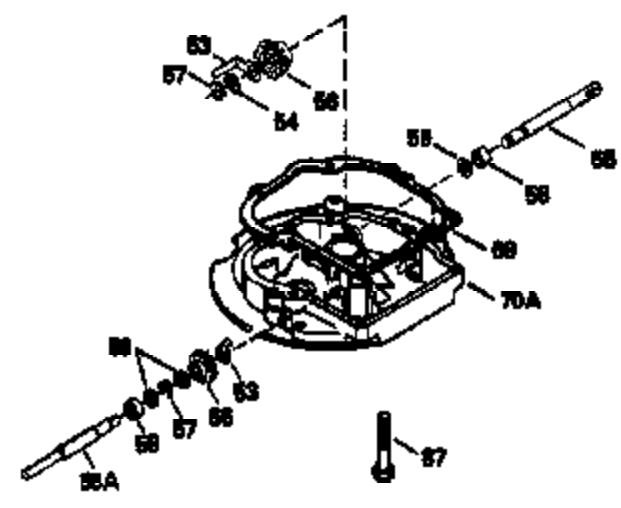

ILLUSTRATION SHOWS TYPICAL PARTS ONLY. ORDER BY PART NUMBER. PARTS NOT LISTED ARE SUPPLIED BY OEM.

VIEW 3 OF 3

Ref #	Part Number	Qty	Description
19	31361		Spring, Extension
69	35261		* Gasket, Mounting flange
92	650815		Washer, Belleville
127	650691		Washer, Flat
129	650818		Screw, 5/16-18 x 1-1/2"
182	6201		Screw, 1/4-28 x 7/8"
185	31384A		Pipe, Intake (Incl. 224)
186	32653		Link, Governor spring
191	35015B		Bracket Assy., S.E. Brake (Incl. 195)
216	33086		Lever, Speed adjusting
223	650451		Screw, 1/4-20 x 1"
238	650806		Screw, 10-32 x 5/8"
246	35604		Element, Air cleaner
246D	35435		Filter, Pre-Air (Optional)
250	35665		Cover, Air cleaner
275A	391019		Muffler
276	33753		Plate, Locking
277A	30063		Screw, Torx T-30, 1/4-20 x 1/2" (Use as req.)
277	650795		Screw, 1/4-20 x 2-1/4" (Use as requir ed)
278	8345		Washer
279	30063		Screw, Torx T-30, 1/4-20 x 1/2"
280	35726		Shield, Heat
322	34977		Connector, Body
330	34978		Wire & terminal Assy.
354	35025		Staple (Not used on all models)
357	34985		Rope Stop & Staple Assy. (Incl. 354)
361A	650841		Washer
370G	34387		Decal, Instruction (Optional)
410	730574		Opt.Debris Screen Kit (Incl.370G,411, 412,413)
411	35596		Debris Screen (Optional)
412	35597		Debris Screen Bracket (Optional)
413	650910		Screw, 8-32 x 1/4 (Optional)
415	730162		Muffler Adapter Kit(In.274,277A)(Use as req.)