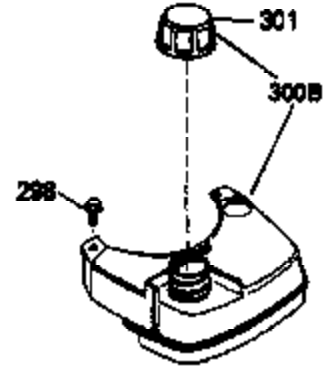

ILLUSTRATION SHOWS TYPICAL PARTS ONLY. ORDER BY PART NUMBER. PARTS NOT LISTED ARE SUPPLIED BY OEM.
VIEW 2 OF 3

Ref #	Part Number	Qty	Description
	RPMHigh		2650 to 2950
	RPMLow		0000
92	650815	1	Belleville Washer
191	35015B	1	S.E. Brake Bracket (Incl. 195)
214	650841	2	Washer
238	650806	2	Screw, 10-32 x 5/8"
245A	35605	1	Air Cleaner Filter
245	35604	1	Air Cleaner Filter
245B	34927	1	Air Cleaner Filter
287	650884	2	Screw, 8-32 x 1/2"
298	28763	3	Screw, 10-32 x 35/64"
301	35355	1	Fuel Cap
354	35025	1	Staple
357	34985	1	Starter Rope Retainer
370	34346	1	Lubrication Decal
390	590686	1	Rewind Starter