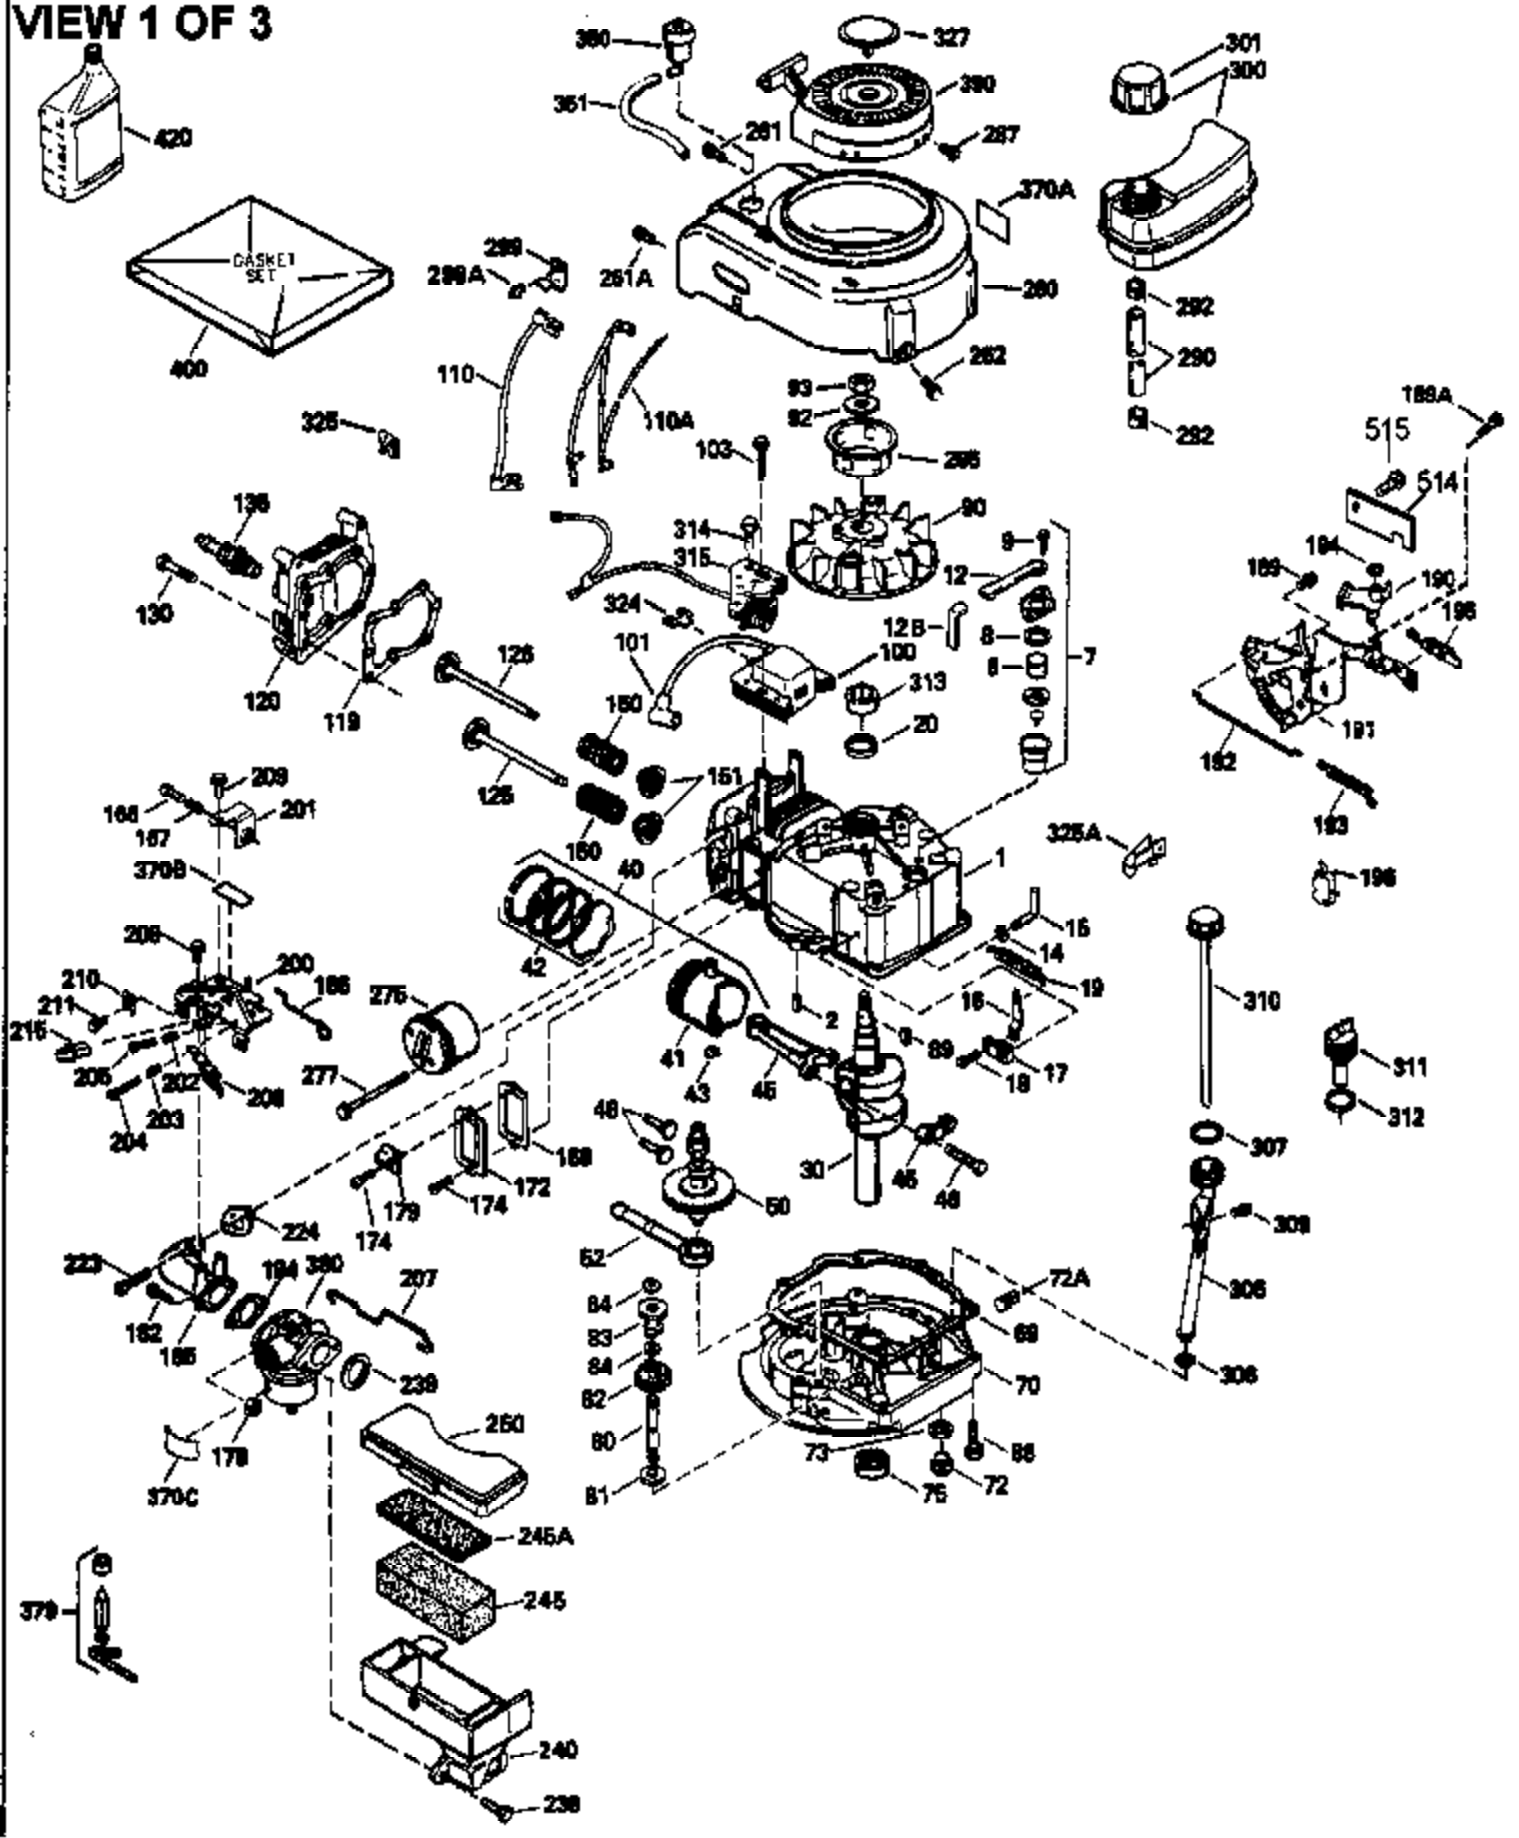

### VIEW 1 OF 3

Ref #	Part Number	Qty	Description
	RPMHigh		2650 to 2950
	RPMLow		0000
1	33968B	1	Cylinder (Incl. 2 & 20)
2	26727	2	Dowel Pin
6	33734	1	Breather Element
7	34214A	1	Breather Ass'y. (Incl. 6, 8, 9 & 12)
8	33735	1	* Breather Gasket
9	30200	2	Screw, 10-24 x 9/16"
12	33886	1	Breather Tube
14	28277	1	Washer
15	30589	1	Governor Rod (Incl. 14)
16	31383A	1	Governor Lever
17	31335	1	Governor Lever Clamp
18	650548	1	Screw, 8-32 x 5/16"
19	31361	1	Extension Spring
20	32600	1	Oil Seal
30	34562A	1	Crankshaft
40	34535	1	Piston, Pin & Ring Set (Std.)
40	34536	1	Piston, Pin & Ring Set (.010" OS)
40	34537	1	Piston, Pin & Ring Set (.020" OS)
41	33562B	1	Piston & Pin Ass'y. (Std.) (Incl. 43)
41	33563B	1	Piston & Pin Ass'y. (.010" OS) (Incl. 43)
41	33564B	1	Piston & Pin Ass'y. (.020" OS) (Incl. 43)
42	33567	1	Ring Set (Std.)
42	33568	1	Ring Set (.010" OS)
42	33569	1	Ring Set (.020" OS)
43	20381	2	Piston Pin Retaining Ring
45	32875	1	Connecting Rod Ass'y. (Incl. 46)
46	32610A	2	Connecting Rod Bolt
48	27241	2	Valve Lifter
50	33553	1	Camshaft (MCR)
52	29914	1	Oil Pump Ass'y.
69	35261	1	* Mounting Flange Gasket
70	34311D	1	Mounting Flange (Incl. 72, 75 & 80)
72	36083	1	Oil Drain Plug
75	27897	1	Oil Seal
80	30574	1	Governor Shaft
81	30590A	1	Washer
82	30591	1	Governor Gear Ass'y. (Incl. 81)
83	30588A	1	Governor Spool
84	29193	2	Retaining Ring
86	650488	6	Screw, 1/4-20 x 1-1/4"
89	611004	1	Flywheel Key
90	611150	1	Flywheel
92	650815	1	Belleville Washer
93	650816	1	Flywheel Nut
100	34443A	1	Solid State Ignition
101	610118	1	Spark Plug Cover
103	650814	2	Screw, Torx T-15, 10-24 x 1"
110	34961	1	Ground Wire
119	36229	1	Cylinder Head Gasket
120	34342	1	Cylinder Head
125	29313C	1	Exhaust Valve (Std.) (Incl. 151)
125	29315C	1	Exhaust Valve (1/32" OS) (Incl. 151)
126	29314B	1	Intake Valve (Std.) (Incl. 151)
126	29315C	1	Intake Valve (1/32" OS) (Incl. 151)
130	6021A	7	Screw, 5/16-18 x 1-1/2"
135	35395	1	Resistor Spark Plug (RJ19LM)