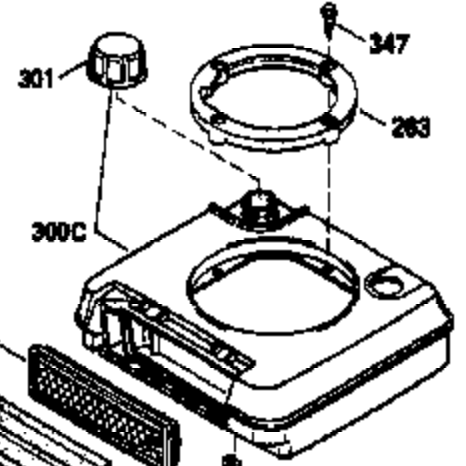

ILLUSTRATION SHOWS TYPICAL PARTS ONLY. ORDER BY PART NUMBER. PARTS NOT LISTED ARE SUPPLIED BY OEM.
VIEW 2 OF 3

Ref #	Part Number	Qty	Description
	RPMHigh		2650 to 2950
	RPMLow		0000
92	650815	1	Belleville Washer
191	35015B	1	S.E. Brake Bracket (Incl. 195)
214	650841	2	Washer
238	650806	2	Screw, 10-32 x 5/8"
245A	35605	1	Air Cleaner Filter
245	35604	1	Air Cleaner Filter
245B	34927	1	Air Cleaner Filter
287	650884	2	Screw, 8-32 x 1/2"
298	28763	3	Screw, 10-32 x 35/64"
301	35355	1	Fuel Cap
354	35025	1	Staple
357	34985	1	Starter Rope Retainer
370	34346	1	Lubrication Decal
390	590686	1	Rewind Starter