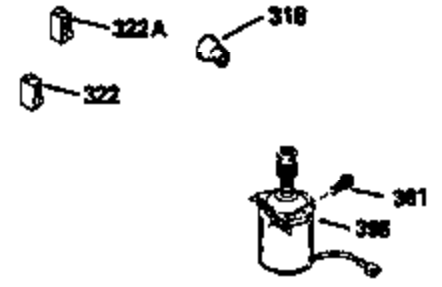

VIEW 3 OF 3

Ref #	Part Number	Qty	Description
19	31361		Spring, Extension
69	35261		* Gasket, Mounting flange
118	730194		Rope Guide Kit (Use as required)
182	6201		Screw, 1/4-28 x 7/8"
185	31384A		Pipe, Intake (Incl. 224)
186	34337		Link, Governor spring
206	610973		Terminal (Use as required)
209	30200		Screw, 10-24 x 9/16"
223	650451		Screw, 1/4-20 x 1"
238	650806		Screw, 10-32 x 5/8"
239	34338		* Gasket, Air cleaner
240	34858		Body, Air cleaner
246	34340		Element, Air cleaner
246E	35435		Filter, Pre-air (Use as required)
250	34341A		Cover, Air cleaner
260B	35491		Housing, Blower
274	26754A		* Gasket, Exhaust (Use as required)
275A	35603		Muffler (Incl. 277)
276	33753		Plate, Locking
277A	30063		Screw, Torx T-30, 1/4-20 x 1/2" (Use as req.)
277	650795		Screw, 1/4-20 x 2-1/4" (Use as required)
277	650774		Screw, 1/4-20 x 2-3/8" (Use as required)
277	792005		Screw, 1/4-20 x 2-1/2" (Use as required)
287B	650884		Screw, 8-32 x 1/2"
311	27625		Oil Fill Plug (Incl. 312)
312	29673		* Gasket, Oil filler
370H	34387		Decal, Instruction (Optional)
370J	34870		Decal, Instruction (Optional)
390B	590621		Rewind Starter (Refer to Division 5, Section C, page 34 or Fiche 8A, Grid G-5 for breakdown)
410	730574		Debris Screen Kit(Incl.370H,411-413)(Opt.)
411	35596		Screen, Debris (Optional)
412	35597		Bracket, Debris screen (Optional)
413	650910		Screw, 8-32 x 1/4 (Optional)
415	730162		Muffler Adapter Kit(Incl.274,277)(Use as req)
425	730571		Starter Muff Kit (Incl.370J,426,427)(Opt.)
426	32203		Starter Air Cleaner (Optional)
427	32204		Starter Air Cleaner Bracket (Optional)
436	611006		Stator Plate Ass'y.(Incl.377,378,437, 442-448)
437	30551		Spring, Breaker box cover
438	610947		Cover, Dust
439	610955		Gasket, Stator cover
440	30992		Cam, Breaker
442	610385		Washer
443	610408		Nut, 8-32
444	29181		Breaker Fastening Screw & Washer
445	610593		Condenser Fastening Screw
446	33356		Terminal, Ground