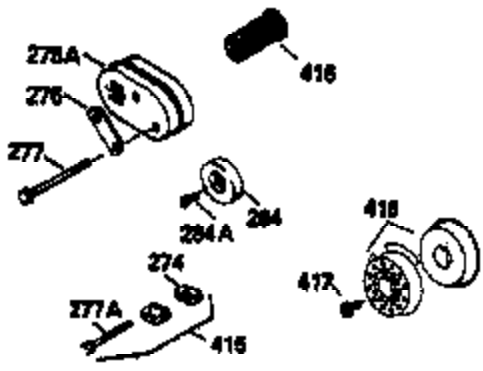

VIEW 3 OF 3

Ref #	Part Number	Qty	Description
19	31361		Spring, Extension
69	35261		* Gasket, Mounting flange
118	730194		Rope Guide Kit (Use as required)
182	6201		Screw, 1/4-28 x 7/8"
185	31384A		Pipe, Intake (Incl. 224)
186	34337		Link, Governor spring
206	610973		Terminal (Use as required)
209	30200		Screw, 10-24 x 9/16"
223	650451		Screw, 1/4-20 x 1"
238	650806		Screw, 10-32 x 5/8"
239	34338		* Gasket, Air cleaner
240	34858		Body, Air cleaner
246	34340		Element, Air cleaner
246E	35435		Filter, Pre-air (Use as required)
250	34341A		Cover, Air cleaner
260B	35491		Housing, Blower
274	26754A		* Gasket, Exhaust (Use as required)
275A	35603		Muffler (Incl. 277)
276	33753		Plate, Locking
277A	30063		Screw, Torx T-30, 1/4-20 x 1/2" (Use as req.)
277	650795		Screw, 1/4-20 x 2-1/4" (Use as required)
277	650774		Screw, 1/4-20 x 2-3/8" (Use as required)
277	792005		Screw, 1/4-20 x 2-1/2" (Use as required)
287B	650884		Screw, 8-32 x 1/2"
311	27625		Oil Fill Plug (Incl. 312)
312	29673		* Gasket, Oil filler
370H	34387		Decal, Instruction (Optional)
370J	34870		Decal, Instruction (Optional)
390B	590621		Rewind Starter (Refer to Division 5, Section C, page 34 or Fiche 8A, Grid G-5 for breakdown)
410	730574		Debris Screen Kit(Incl.370H,411-413)(Opt.)
411	35596		Screen, Debris (Optional)
412	35597		Bracket, Debris screen (Optional)
413	650910		Screw, 8-32 x 1/4 (Optional)
415	730162		Muffler Adapter Kit(Incl.274,277)(Use as req)
425	730571		Starter Muff Kit (Incl.370J,426,427)(Opt.)
426	32203		Starter Air Cleaner (Optional)
427	32204		Starter Air Cleaner Bracket (Optional)
436	611006		Stator Plate Ass'y.(Incl.377,378,437, 442-448)
437	30551		Spring, Breaker box cover
438	610947		Cover, Dust
439	610955		Gasket, Stator cover
440	30992		Cam, Breaker
442	610385		Washer
443	610408		Nut, 8-32
444	29181		Breaker Fastening Screw & Washer
445	610593		Condenser Fastening Screw
446	33356		Terminal, Ground