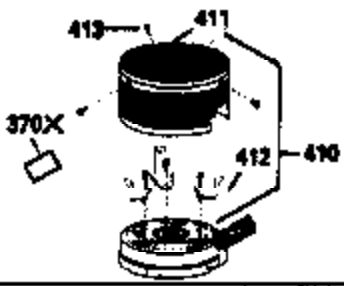

VIEW 3 OF 3

Ref #	Part Number	Qty	Description
19	31361		Spring, Extension
69	35261		* Gasket, Mounting flange
118	730194		Rope Guide Kit (Use as required)
182	6201		Screw, 1/4-28 x 7/8"
185	31384A		Pipe, Intake (Incl. 224)
186	34337		Link, Governor spring
206	610973		Terminal (Use as required)
209	30200		Screw, 10-24 x 9/16"
223	650451		Screw, 1/4-20 x 1"
238	650806		Screw, 10-32 x 5/8"
239	34338		* Gasket, Air cleaner
240	34858		Body, Air cleaner
246	34340		Element, Air cleaner
246E	35435		Filter, Pre-air (Use as required)
250	34341A		Cover, Air cleaner
260B	35491		Housing, Blower
274	26754A		* Gasket, Exhaust (Use as required)
275A	35603		Muffler (Incl. 277)
276	33753		Plate, Locking
277A	30063		Screw, Torx T-30, 1/4-20 x 1/2" (Use as req.)
277	650795		Screw, 1/4-20 x 2-1/4" (Use as required)
277	650774		Screw, 1/4-20 x 2-3/8" (Use as required)
277	792005		Screw, 1/4-20 x 2-1/2" (Use as required)
287B	650884		Screw, 8-32 x 1/2"
311	27625		Oil Fill Plug (Incl. 312)
312	29673		* Gasket, Oil filler
370H	34387		Decal, Instruction (Optional)
370J	34870		Decal, Instruction (Optional)
390B	590621		Rewind Starter (Refer to Division 5, Section C, page 34 or Fiche 8A, Grid G-5 for breakdown)
410	730574		Debris Screen Kit(Incl.370H,411-413)(Opt.)
411	35596		Screen, Debris (Optional)
412	35597		Bracket, Debris screen (Optional)
413	650910		Screw, 8-32 x 1/4 (Optional)
415	730162		Muffler Adapter Kit(Incl.274,277)(Use as req)
425	730571		Starter Muff Kit (Incl.370J,426,427)(Opt.)
426	32203		Starter Air Cleaner (Optional)
427	32204		Starter Air Cleaner Bracket (Optional)
436	611006		Stator Plate Ass'y.(Incl.377,378,437, 442-448)
437	30551		Spring, Breaker box cover
438	610947		Cover, Dust
439	610955		Gasket, Stator cover
440	30992		Cam, Breaker
442	610385		Washer
443	610408		Nut, 8-32
444	29181		Breaker Fastening Screw & Washer
445	610593		Condenser Fastening Screw
446	33356		Terminal, Ground