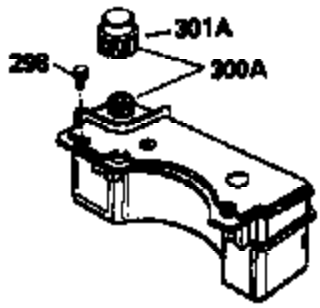

ILLUSTRATION SHOWS TYPICAL PARTS ONLY. ORDER BY PART NUMBER. PARTS NOT LISTED ARE SUPPLIED BY OEM.
VIEW 2 OF 3

Ref #	Part Number	Qty	Description
92	650815		Washer, Belleville
191	35015B		Bracket Assy., S.E. Brake (Incl. 195)
238	650806		Screw, 10-32 x 5/8"
246D	35435		Filter, Pre-Air (Optional)
246	34340		Element, Air cleaner
287	650884		Screw, 8-32 x 1/2"
301	33032		Fuel Cap (Use as required)
370	550223		Decal, Name
370A	34346		Decal, Instruction
370G	34387		Decal, Instruction (Optional)
390	590621		Rewind Starter (Refer to Division 5, Section C, page 34 or Fiche 8A, Grid G-5 for breakdown)