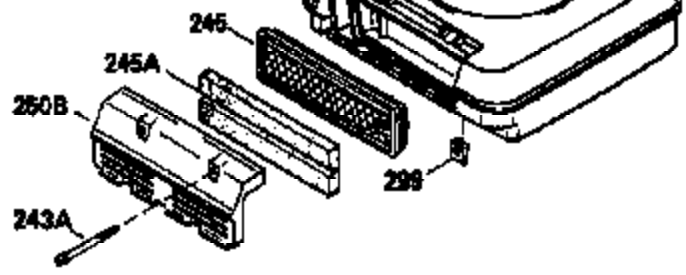

ILLUSTRATION SHOWS TYPICAL PARTS ONLY. ORDER BY PART NUMBER. PARTS NOT LISTED ARE SUPPLIED BY OEM.
VIEW 2 OF 3

Ref #	Part Number	Qty	Description
92	650815		Washer, Belleville
191	35015B		Bracket Assy., S.E. Brake (Incl. 195)
238	650806		Screw, 10-32 x 5/8"
246D	35435		Filter, Pre-Air (Optional)
246	34340		Element, Air cleaner
287	650884		Screw, 8-32 x 1/2"
301	33032		Fuel Cap (Use as required)
370	550223		Decal, Name
370A	34346		Decal, Instruction
370G	34387		Decal, Instruction (Optional)
390	590621		Rewind Starter (Refer to Division 5, Section C, page 34 or Fiche 8A, Grid G-5 for breakdown)