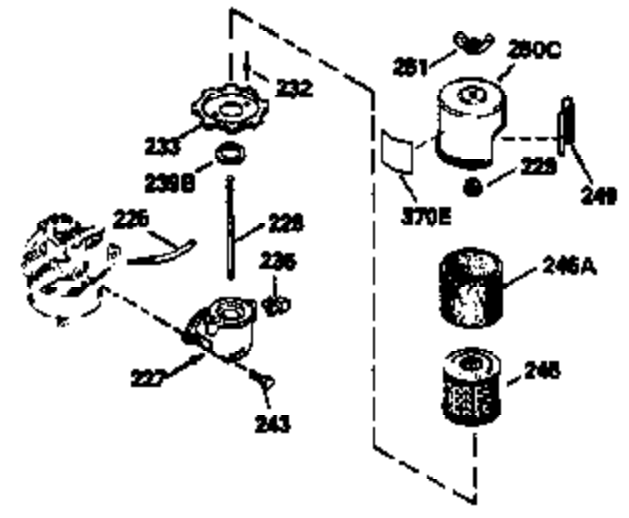

Ref #	Part Number	Qty	Description
92	650815		Washer, Belleville
191	35015B		Bracket Assy., S.E. Brake (Incl. 195)
238	650806		Screw, 10-32 x 5/8"
246D	35435		Filter, Pre-Air (Optional)
246	34340		Element, Air cleaner
287	650884		Screw, 8-32 x 1/2"
301	33032		Fuel Cap (Use as required)
370	550223		Decal, Name
370A	34346		Decal, Instruction
370G	34387		Decal, Instruction (Optional)
390	590621		Rewind Starter (Refer to Division 5, Section C, page 34 or Fiche 8A, Grid G-5 for breakdown)

ILLUSTRATION SHOWS TYPICAL PARTS ONLY. ORDER BY PART NUMBER. PARTS NOT LISTED ARE SUPPLIED BY OEM.

VIEW 3 OF 3