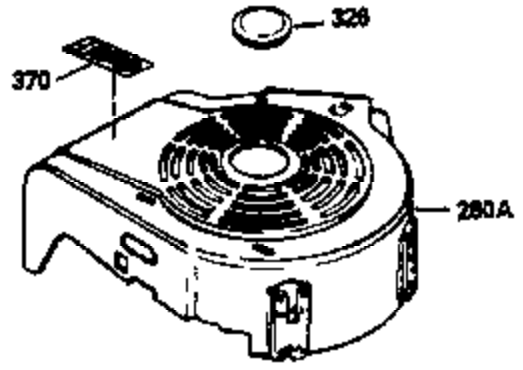

ILLUSTRATION SHOWS TYPICAL PARTS ONLY. ORDER BY PART NUMBER. PARTS NOT LISTED ARE SUPPLIED BY OEM.
VIEW 2 OF 3

Ref #	Part Number	Qty	Description
92	650815		Washer, Belleville
191	35015B		Bracket Assy., S.E. Brake (Incl. 195)
238	650806		Screw, 10-32 x 5/8"
246D	35435		Filter, Pre-Air (Optional)
246	34340		Element, Air cleaner
287	650884		Screw, 8-32 x 1/2"
301	33032		Fuel Cap (Use as required)
370	550223		Decal, Name
370A	34346		Decal, Instruction
370G	34387		Decal, Instruction (Optional)
390	590621		Rewind Starter (Refer to Division 5, Section C, page 34 or Fiche 8A, Grid G-5 for breakdown)