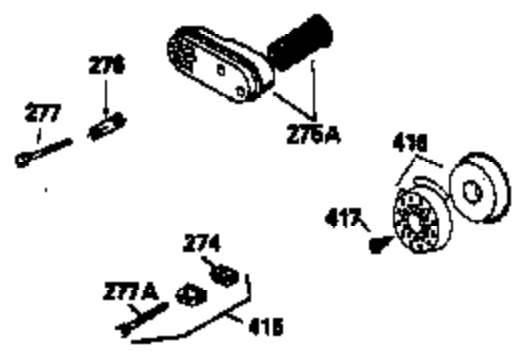

Ref #	Part Number	Qty	Description
92	650815		Washer, Belleville
191	35015B		Bracket Assy., S.E. Brake (Incl. 195)
238	650806		Screw, 10-32 x 5/8"
246D	35435		Filter, Pre-Air (Optional)
246	34340		Element, Air cleaner
287	650884		Screw, 8-32 x 1/2"
301	33032		Fuel Cap (Use as required)
370	550223		Decal, Name
370A	34346		Decal, Instruction
370G	34387		Decal, Instruction (Optional)
390	590621		Rewind Starter (Refer to Division 5, Section C, page 34 or Fiche 8A, Grid G-5 for breakdown)

ILLUSTRATION SHOWS TYPICAL PARTS ONLY. ORDER BY PART NUMBER. PARTS NOT LISTED ARE SUPPLIED BY OEM.

VIEW 3 OF 3