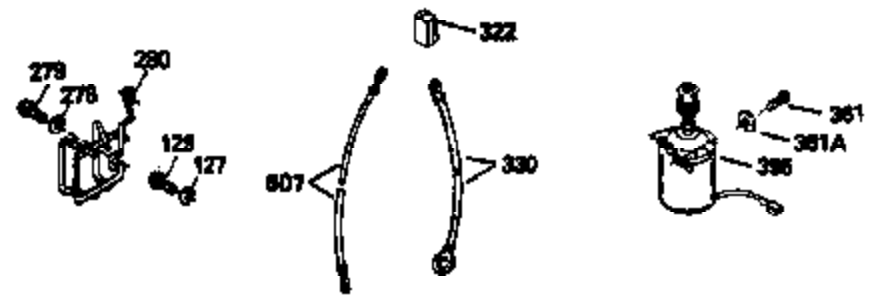

Ref #	Part Number	Qty	Description
92	650815		Washer, Belleville
191	35015B		Bracket Assy., S.E. Brake (Incl. 195)
238	650806		Screw, 10-32 x 5/8"
246D	35435		Filter, Pre-Air (Optional)
246	34340		Element, Air cleaner
287	650884		Screw, 8-32 x 1/2"
301	33032		Fuel Cap (Use as required)
370	550223		Decal, Name
370A	34346		Decal, Instruction
370G	34387		Decal, Instruction (Optional)
390	590621		Rewind Starter (Refer to Division 5, Section C, page 34 or Fiche 8A, Grid G-5 for breakdown)

ILLUSTRATION SHOWS TYPICAL PARTS ONLY. ORDER BY PART NUMBER. PARTS NOT LISTED ARE SUPPLIED BY OEM.

VIEW 3 OF 3