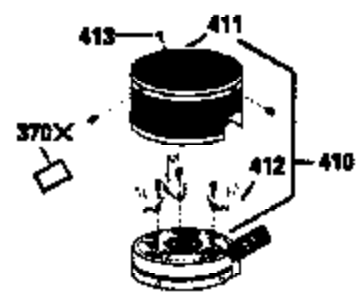

Ref #	Part Number	Qty	Description
92	650815		Washer, Belleville
191	35015B		Bracket Assy., S.E. Brake (Incl. 195)
238	650806		Screw, 10-32 x 5/8"
246D	35435		Filter, Pre-Air (Optional)
246	34340		Element, Air cleaner
287	650884		Screw, 8-32 x 1/2"
301	33032		Fuel Cap (Use as required)
370	550223		Decal, Name
370A	34346		Decal, Instruction
370G	34387		Decal, Instruction (Optional)
390	590621		Rewind Starter (Refer to Division 5, Section C, page 34 or Fiche 8A, Grid G-5 for breakdown)

ILLUSTRATION SHOWS TYPICAL PARTS ONLY. ORDER BY PART NUMBER. PARTS NOT LISTED ARE SUPPLIED BY OEM.

VIEW 3 OF 3