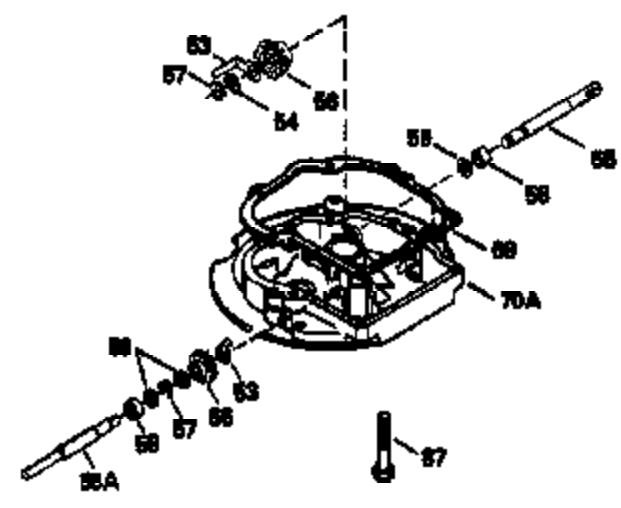

Ref #	Part Number	Qty	Description
92	650815		Washer, Belleville
191	35015B		Bracket Assy., S.E. Brake (Incl. 195)
238	650806		Screw, 10-32 x 5/8"
246D	35435		Filter, Pre-Air (Optional)
246	34340		Element, Air cleaner
287	650884		Screw, 8-32 x 1/2"
301	33032		Fuel Cap (Use as required)
370	550223		Decal, Name
370A	34346		Decal, Instruction
370G	34387		Decal, Instruction (Optional)
390	590621		Rewind Starter (Refer to Division 5, Section C, page 34 or Fiche 8A, Grid G-5 for breakdown)

ILLUSTRATION SHOWS TYPICAL PARTS ONLY. ORDER BY PART NUMBER. PARTS NOT LISTED ARE SUPPLIED BY OEM.

VIEW 3 OF 3