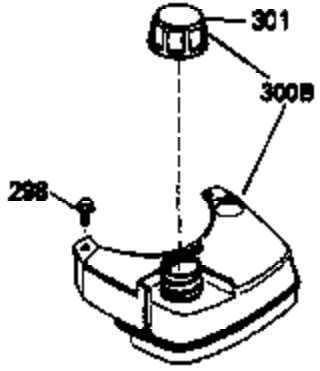

ILLUSTRATION SHOWS TYPICAL PARTS ONLY. ORDER BY PART NUMBER. PARTS NOT LISTED ARE SUPPLIED BY OEM.
VIEW 2 OF 3

Ref #	Part Number	Qty	Description
92	650815		Washer, Belleville
191	35015B		Bracket Assy., S.E. Brake (Incl. 195)
238	650806		Screw, 10-32 x 5/8"
246D	35435		Filter, Pre-Air (Optional)
246	34340		Element, Air cleaner
287	650884		Screw, 8-32 x 1/2"
301	33032		Fuel Cap (Use as required)
370	550223		Decal, Name
370A	34346		Decal, Instruction
370G	34387		Decal, Instruction (Optional)
390	590621		Rewind Starter (Refer to Division 5, Section C, page 34 or Fiche 8A, Grid G-5 for breakdown)