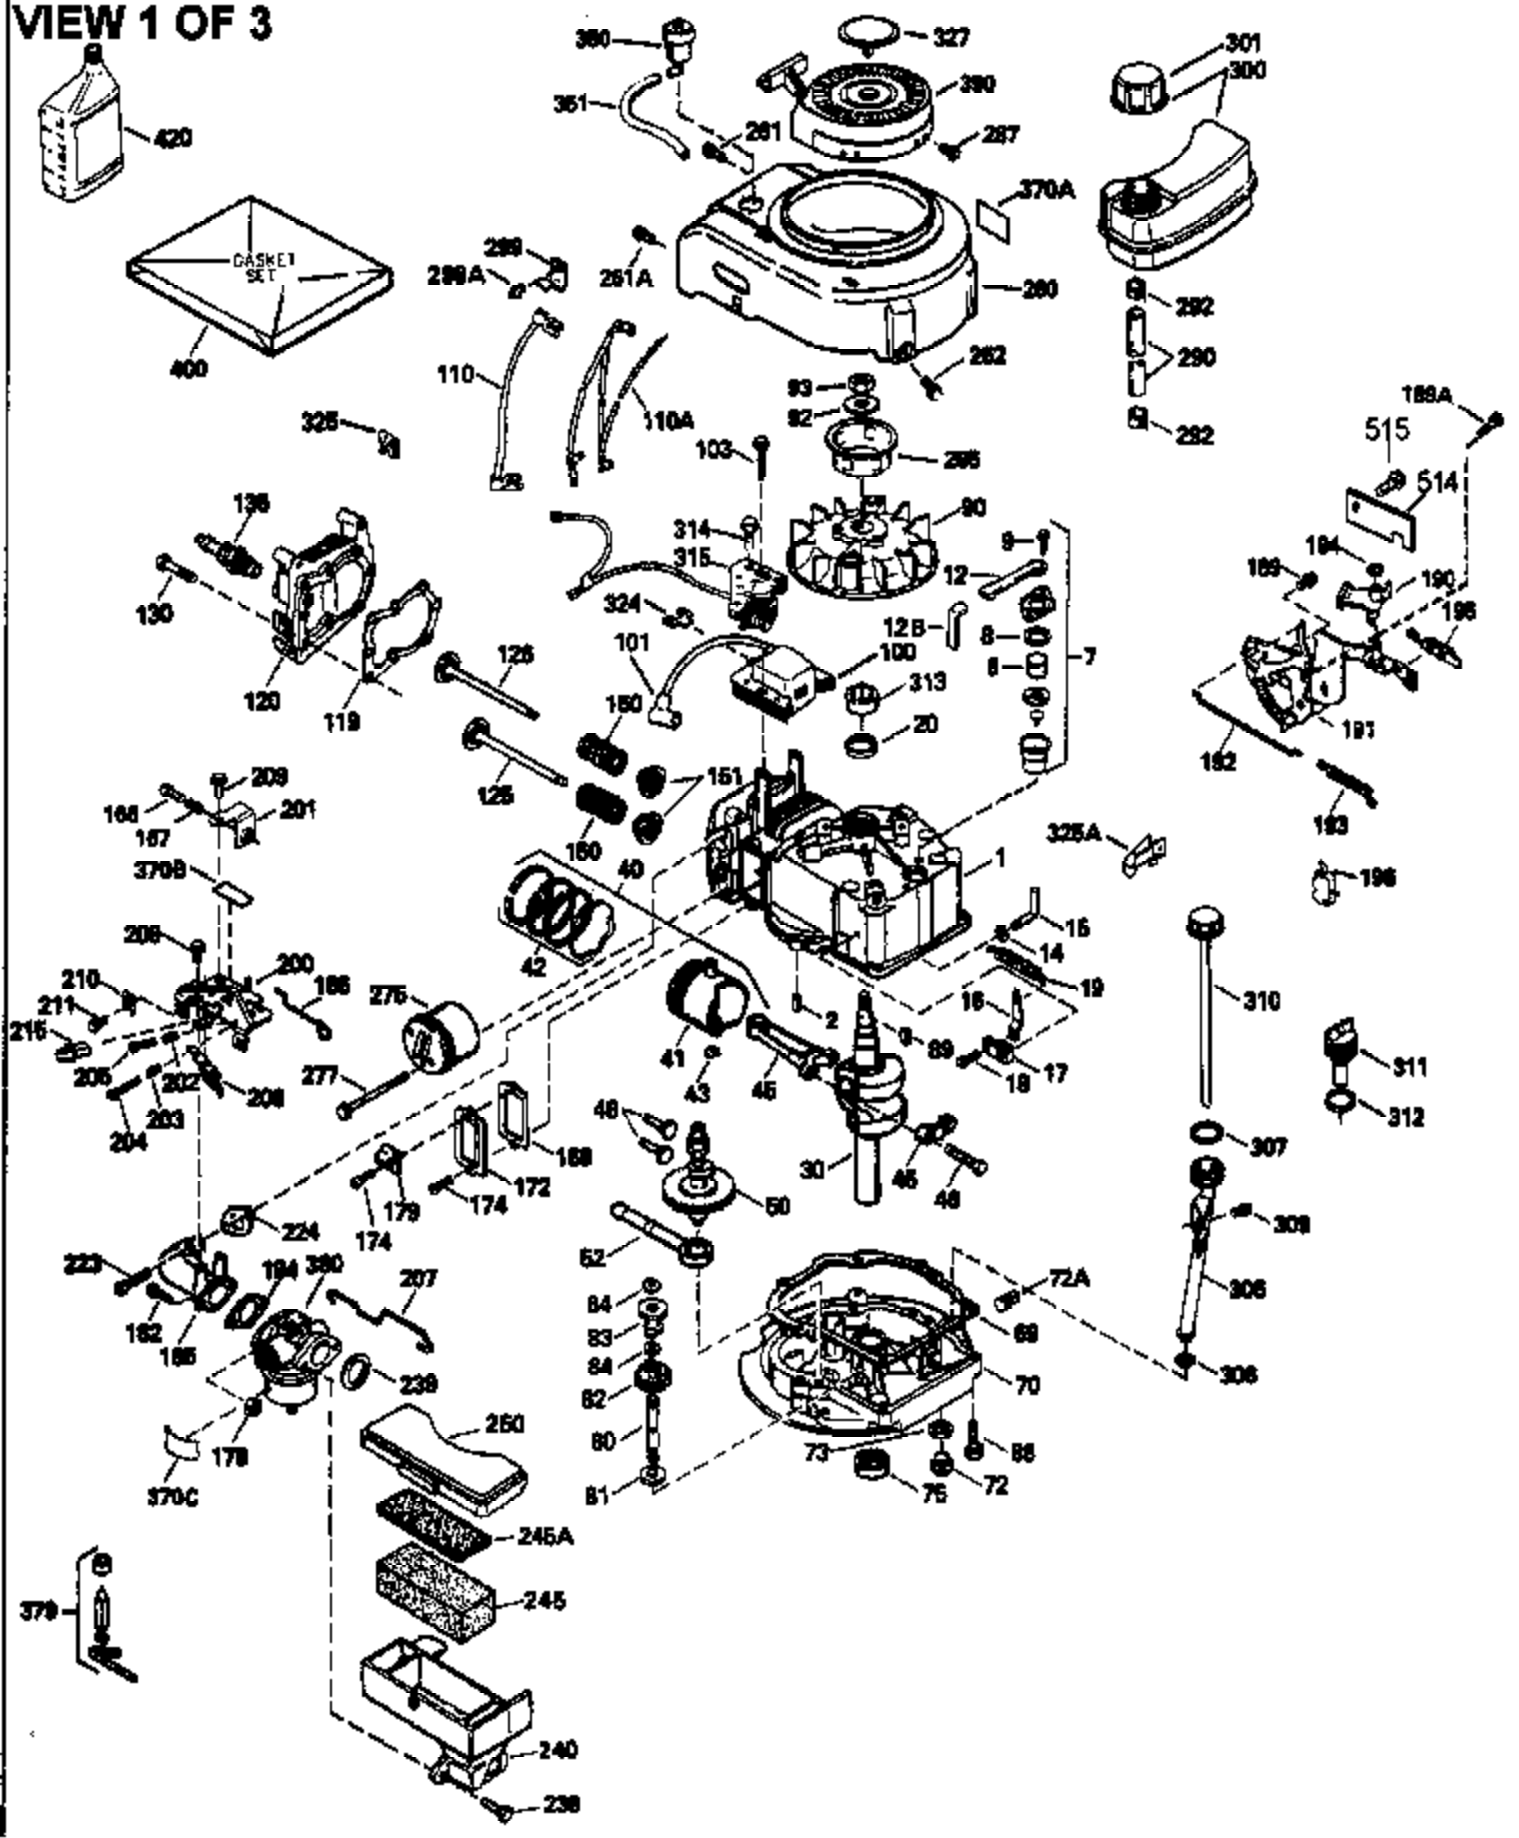

ILLUSTRATION SHOWS TYPICAL PARTS ONLY. ORDER BY PART NUMBER. PARTS NOT LISTED ARE SUPPLIED BY OEM.

VIEW 1 OF 3

Ref #	Part Number	Qty	Description
1	33968B		Cylinder (Incl. 2 & 20) (2-13/16" Bore)
2	26727		Pin, Dowel
6	33734		Element, Breather
7	34214A		Breather Assy. (Incl. 6, 8, 9, 12 & 1 2A)
8	33735		* Gasket, Breather
9	30200		Screw, 10-24 x 9/16"
12	33886		Tube, Breather
14	28277		Washer, Flat
15	30589		Rod, Governor (Incl. 14)
16	31383A		Lever, Governor
17	31335		Clamp, Governor lever
18	650548		Screw, 8-32 x 5/16"
19	31361		Spring, Extension
20	32600		Seal, Oil
30	34570A		Crankshaft
40	34535		Piston, Pin & Ring Set (Std.) (2-13/16" Bore)
40	34536		Piston, Pin & Ring Set (.010" OS)
40	34537		Piston, Pin & Ring Set (.020" OS)
41	33562B		Piston & Pin Ass'y.(Incl.43)(Std.)(2- 13/16")
41	33563B		Piston & Pin Ass'y. (Incl. 43) (.010" OS)
41	33564B		Piston & Pin Ass'y. (Incl. 43) (.020" OS)
42	33567		Ring Set (Std.) (2-13/16" Bore)
42	33568		Ring Set (.010" OS)
42	33569		Ring Set (.020" OS)
43	20381		Ring, Piston pin retaining
45	32875		Rod Assy., Connecting (Incl. 46)
46	32610A		Bolt, Connecting rod
48	27241		Lifter, Valve
50	33553		Camshaft (MCR)
52	29914		Oil Pump Assy.
69	35261		* Gasket, Mounting flange
70	32612A		Flange Ass'y. (Incl. 72, 73, 75 & 80)
72	30572		Plug, Oil drain (Incl. 73)
73	28833		* Drain Plug Gasket (Not req. W/plastic plug)
75	27897		Seal, Oil
80	30574		Shaft, Governor
81	30590A		Washer, Flat
82	30591		Gear Assy., Governor (Incl. 81)
83	30588A		Spool, Governor
84	29193		Ring, Retaining
86	650488		Screw, 1/4-20 x 1-1/4"
89	611004		Flywheel Key
90	611112		Flywheel
92	650815		Washer, Belleville
93	650816		Nut, Flywheel
100	34443A		Solid State Ignition
101	610118		Cover, Spark plug
103	650814		Screw, Torx T-15, 10-24 x 1"
110	34961		Ground Wire
119	33554A		* Gasket, Head
120	34342		Head, Cylinder
125	29314B		Intake Valve (Std.) (Incl. 151) (Conventional Ports)
125	29315C		Intake Valve (1/32" OS) (Incl. 151) (Conventional Ports)
126	29313C		Exhaust Valve (Std.) (Incl. 151) (Conventional Ports)
126	29315C		Exhaust Valve (1/32" OS) (Incl. 151) (Conventional Ports)
130	6021A		Screw, 5/16-18 x 1-1/2"
135	35395		Resistor Spark Plug (RJ19LM)
150	31672		Spring, Valve