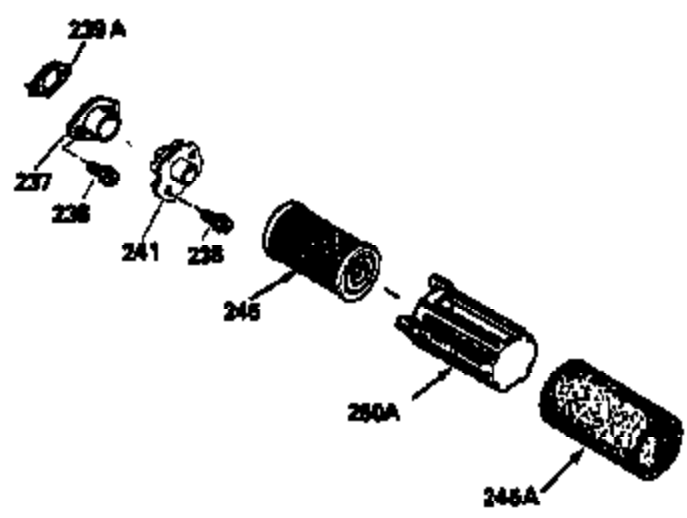

Ref #	Part Number	Qty	Description
92	650815		Washer, Belleville
191	35015B		Bracket Assy., S.E. Brake (Incl. 195)
238	650806		Screw, 10-32 x 5/8"
246D	35435		Filter, Pre-Air (Optional)
246	34340		Element, Air cleaner
287	650884		Screw, 8-32 x 1/2"
301	33032		Fuel Cap (Use as required)
370	550223		Decal, Name
370A	34346		Decal, Instruction
370G	34387		Decal, Instruction (Optional)
390	590621		Rewind Starter (Refer to Division 5, Section C, page 34 or Fiche 8A, Grid G-5 for breakdown)

ILLUSTRATION SHOWS TYPICAL PARTS ONLY. ORDER BY PART NUMBER. PARTS NOT LISTED ARE SUPPLIED BY OEM.

VIEW 3 OF 3