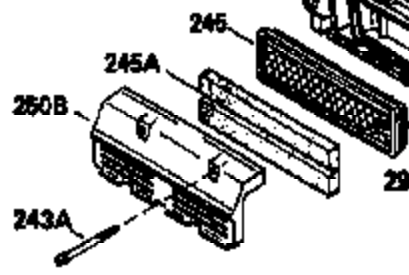

Ref #	Part Number	Qty	Description
151	31673		Cap, Lower valve spring
169	27234A		Gasket, Valve spring box cover
172	32755		Cover, Valve spring box
174	650128		Screw, 10-24 x 1/2"
178	29752		Nut & Lockwasher, 1/4-28
179	30593		Clip, Wire
182	6201		Screw, 1/4-28 x 7/8"
184	26756		* Gasket, Carburetor
185	31384A		Pipe, Intake (Incl. 224)
186	34337		Link, Governor spring
200	33131A		Control Bracket (Incl. 202 thru 206)
202	33802		Spring, Compression
203	31342		Spring, Compression
204	650549		Screw, 5-40 x 7/16"
205	650777		Screw, 6-32 x 21/32"
206	610973		Terminal
207	34336		Link, Throttle
209	30200		Screw, 10-24 x 9/16"
210	27793		Clip, Conduit
211	28942		Screw, 10-32 x 3/8"
223	650451		Screw, 1/4-20 x 1"
224	34690A		* Gasket, Intake pipe
238	650806		Screw, 10-32 x 5/8"
239	34338		* Gasket, Air cleaner
240	34858		Body, Air cleaner
246D	35435		Filter, Pre-Air (Optional)
246	35604		Element, Air cleaner
246A	35605		Felt, Air cleaner
260	35723		Housing, Blower
261	30200		Screw, 10-24 x 9/16"
262	650831		Screw, 1/4-20 x 15/32"
277	650795		Screw, 1/4-20 x 2-1/4" (Use as required)
285	35000		Hub, Starter
287	650884		Screw, 8-32 x 1/2"
290	30705		Fuel Line (Braided 16") (40 cm) (Use as req.)
290	30962		Fuel Line (Braided 32") (81 cm) (Use as req.)
290	34357		Fuel Line (Epichlorohydrin 6-3/4") (17 cm)
290	29774		Fuel Line (Braided 8-1/4") (21 cm) (Use as req.)
292	26460		Clamp, Fuel line
305	35557		Oil Fill Tube
306	34265		Gasket, Oil fill tube
307	35499		"O" Ring
309	650562		Screw, 10-32 x 1/2"
310	35578		Dipstick
313	34080		Spacer, Flywheel key
350	35769		Primer Assy.
351	32180C		Line, Primer
354	35025		Staple (Not used on all models)
357	34985		Rope Stop & Staple Assy. (Incl. 354)
370G	34387		Decal, Instruction (Optional)
379	631021		Inlet Needle, Seat & Clip Ass'y.
380	632524		Carburetor (Incl. 184) (Refer to Division 5, Section A, page A2-8 or Fiche 8A, Grid E-11 for breakdown)
390	590621		Rewind Starter (Refer to Division 5, Section C, page 34 or Fiche 8A, Grid G-5 for breakdown)
400	33740D		* Gasket Set (Incl. items marked *)
420	730225		SAE 30, 4-Cycle Engine Oil (Quart)

ILLUSTRATION SHOWS TYPICAL PARTS ONLY. ORDER BY PART NUMBER. PARTS NOT LISTED ARE SUPPLIED BY OEM.
VIEW 2 OF 3