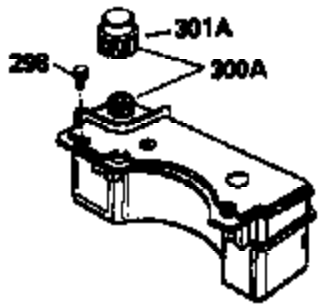

Ref #	Part Number	Qty	Description
151	31673		Cap, Lower valve spring
169	27234A		Gasket, Valve spring box cover
172	32755		Cover, Valve spring box
174	650128		Screw, 10-24 x 1/2"
178	29752		Nut & Lockwasher, 1/4-28
179	30593		Clip, Wire
182	6201		Screw, 1/4-28 x 7/8"
184	26756		* Gasket, Carburetor
185	31384A		Pipe, Intake (Incl. 224)
186	34337		Link, Governor spring
200	33131A		Control Bracket (Incl. 202 thru 206)
202	33802		Spring, Compression
203	31342		Spring, Compression
204	650549		Screw, 5-40 x 7/16"
205	650777		Screw, 6-32 x 21/32"
206	610973		Terminal
207	34336		Link, Throttle
209	30200		Screw, 10-24 x 9/16"
210	27793		Clip, Conduit
211	28942		Screw, 10-32 x 3/8"
223	650451		Screw, 1/4-20 x 1"
224	34690A		* Gasket, Intake pipe
238	650806		Screw, 10-32 x 5/8"
239	34338		* Gasket, Air cleaner
240	34858		Body, Air cleaner
246D	35435		Filter, Pre-Air (Optional)
246	35604		Element, Air cleaner
246A	35605		Felt, Air cleaner
260	35723		Housing, Blower
261	30200		Screw, 10-24 x 9/16"
262	650831		Screw, 1/4-20 x 15/32"
277	650795		Screw, 1/4-20 x 2-1/4" (Use as required)
285	35000		Hub, Starter
287	650884		Screw, 8-32 x 1/2"
290	30705		Fuel Line (Braided 16") (40 cm) (Use as req.)
290	30962		Fuel Line (Braided 32") (81 cm) (Use as req.)
290	34357		Fuel Line (Epichlorohydrin 6-3/4") (17 cm)
290	29774		Fuel Line (Braided 8-1/4") (21 cm) (Use as req.)
292	26460		Clamp, Fuel line
305	35557		Oil Fill Tube
306	34265		Gasket, Oil fill tube
307	35499		"O" Ring
309	650562		Screw, 10-32 x 1/2"
310	35578		Dipstick
313	34080		Spacer, Flywheel key
350	35769		Primer Assy.
351	32180C		Line, Primer
354	35025		Staple (Not used on all models)
357	34985		Rope Stop & Staple Assy. (Incl. 354)
370G	34387		Decal, Instruction (Optional)
379	631021		Inlet Needle, Seat & Clip Ass'y.
380	632524		Carburetor (Incl. 184) (Refer to Division 5, Section A, page A2-8 or Fiche 8A, Grid E-11 for breakdown)
390	590621		Rewind Starter (Refer to Division 5, Section C, page 34 or Fiche 8A, Grid G-5 for breakdown)
400	33740D		* Gasket Set (Incl. items marked *)
420	730225		SAE 30, 4-Cycle Engine Oil (Quart)

ILLUSTRATION SHOWS TYPICAL PARTS ONLY. ORDER BY PART NUMBER. PARTS NOT LISTED ARE SUPPLIED BY OEM.
VIEW 2 OF 3