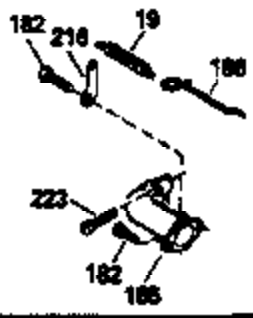

ILLUSTRATION SHOWS TYPICAL PARTS ONLY. ORDER BY PART NUMBER. PARTS NOT LISTED ARE SUPPLIED BY OEM.

VIEW 3 OF 3

Ref #	Part Number	Qty	Description
19	31361		Spring, Extension
69	35261		* Gasket, Mounting flange
92	650815		Washer, Belleville
127	650691		Washer, Flat
129	650818		Screw, 5/16-18 x 1-1/2"
182	6201		Screw, 1/4-28 x 7/8"
185	31384A		Pipe, Intake (Incl. 224)
186	34337		Link, Governor spring
223	650451		Screw, 1/4-20 x 1"
238	650806		Screw, 10-32 x 5/8"
246	35604		Element, Air cleaner
246D	35435		Filter, Pre-Air (Optional)
250	35665		Cover, Air cleaner
275A	391019		Muffler
276	33753		Plate, Locking
277A	30063		Screw, Torx T-30, 1/4-20 x 1/2" (Use as req.)
277	650795		Screw, 1/4-20 x 2-1/4" (Use as requir ed)
354	35025		Staple (Not used on all models)
357	34985		Rope Stop & Staple Assy. (Incl. 354)
370G	34387		Decal, Instruction (Optional)
410	730574		Opt.Debris Screen Kit (Incl.370G,411, 412,413)
411	35596		Debris Screen (Optional)
412	35597		Debris Screen Bracket (Optional)
413	650910		Screw, 8-32 x 1/4 (Optional)
415	730162		Muffler Adapter Kit(In.274,277A)(Use as req.)