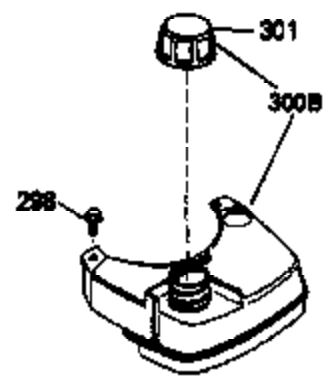

Ref #	Part Number	Qty	Description
151	31673		Cap, Lower valve spring
169	27234A		Gasket, Valve spring box cover
172	32755		Cover, Valve spring box
174	650128		Screw, 10-24 x 1/2"
178	29752		Nut & Lockwasher, 1/4-28
179	30593		Clip, Wire
182	6201		Screw, 1/4-28 x 7/8"
184	26756		* Gasket, Carburetor
185	31384A		Pipe, Intake (Incl. 224)
186	32653		Link, Governor spring
189	650839		Screw, 1/4-20 x 3/8"
190	35831		Lever, Brake
191	35015B		Bracket Assy., S.E. Brake (Incl. 195)
192	34966		Link, Control
193	34965		Spring, Extension
194	32309		Ring, Retaining
195	610973		Terminal Assy.
207	34336		Link, Throttle
223	650451		Screw, 1/4-20 x 1"
224	34690A		* Gasket, Intake pipe
238	650806		Screw, 10-32 x 5/8"
239	34338		* Gasket, Air cleaner
240	34858		Body, Air cleaner
246	35604		Element, Air cleaner
246A	35605		Felt, Air cleaner
246D	35435		Filter, Pre-Air (Optional)
260	35723		Housing, Blower
261	30200		Screw, 10-24 x 9/16"
262	650831		Screw, 1/4-20 x 15/32"
277	650795		Screw, 1/4-20 x 2-1/4" (Use as required)
285	35000		Hub, Starter
287	650884		Screw, 8-32 x 1/2"
290	30962		Fuel Line (Braided 32") (81 cm) (Use as req.)
290	34357		Fuel Line (Epichlorohydrin 6-3/4") (17 cm)
290	29774		Fuel Line (Braided 8-1/4") (21 cm) (Use as req.)
290	30705		Fuel Line (Braided 16") (40 cm) (Use as req.)
292	26460		Clamp, Fuel line
305	35577		Tube, Oil fill
306	34265		Gasket, Oil fill tube
307	35499		"O" Ring
309	650562		Screw, 10-32 x 1/2"
310	35578		Dipstick
313	34080		Spacer, Flywheel key
350	35769		Primer Assy.
351	32180C		Line, Primer
354	35025		Staple (Not used on all models)
357	34985		Rope Stop & Staple Assy. (Incl. 354)
370G	34387		Decal, Instruction (Optional)
379	631021		Inlet Needle, Seat & Clip Ass'y.
380	632524		Carburetor (Incl. 184) (Refer to Division 5, Section A, page A2-8 or Fiche 8A, Grid E-11 for breakdown)
390	590621		Rewind Starter (Refer to Division 5, Section C, page 34 or Fiche 8A, Grid G-5 for breakdown)
400	33740D		* Gasket Set (Incl. items marked *)
420	730225		SAE 30, 4-Cycle Engine Oil (Quart)

ILLUSTRATION SHOWS TYPICAL PARTS ONLY. ORDER BY PART NUMBER. PARTS NOT LISTED ARE SUPPLIED BY OEM.
VIEW 2 OF 3