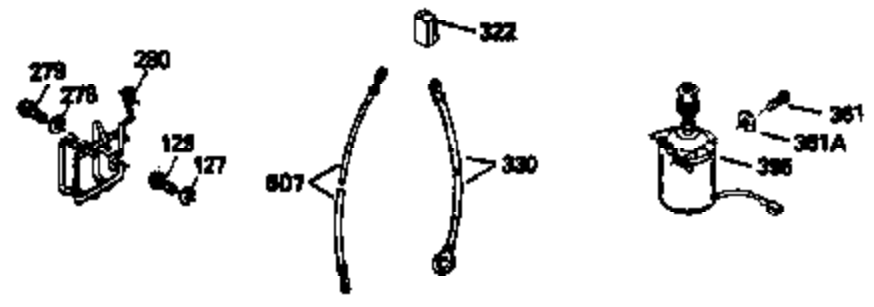

ILLUSTRATION SHOWS TYPICAL PARTS ONLY. ORDER BY PART NUMBER. PARTS NOT LISTED ARE SUPPLIED BY OEM.

VIEW 3 OF 3