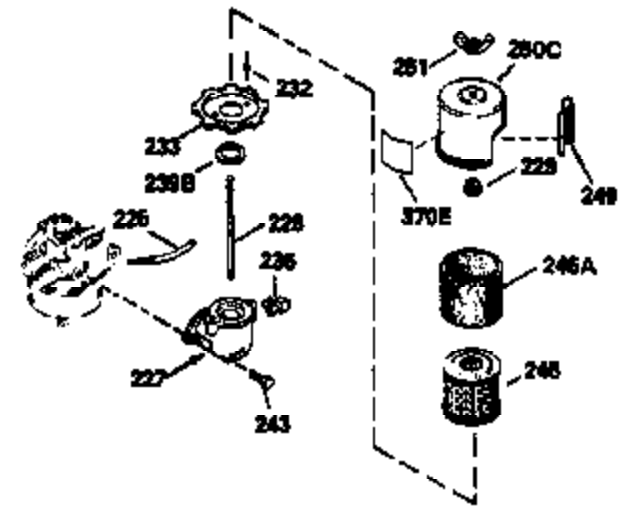

ILLUSTRATION SHOWS TYPICAL PARTS ONLY. ORDER BY PART NUMBER. PARTS NOT LISTED ARE SUPPLIED BY OEM.

VIEW 3 OF 3