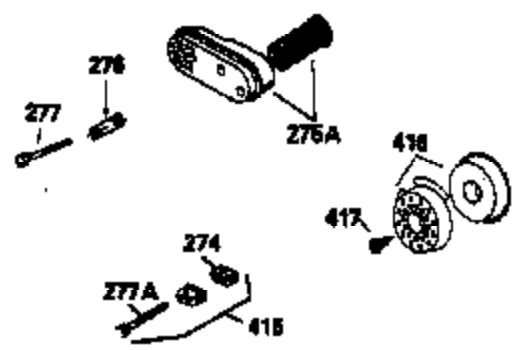

ILLUSTRATION SHOWS TYPICAL PARTS ONLY. ORDER BY PART NUMBER. PARTS NOT LISTED ARE SUPPLIED BY OEM.

VIEW 3 OF 3