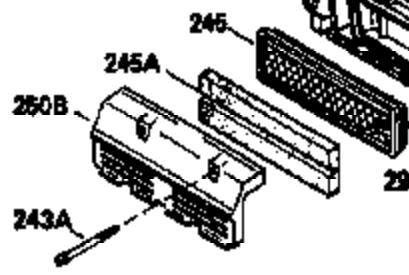

Ref #	Part Number	Qty	Description
151	31673		Cap, Lower valve spring
169	27234A		Gasket, Valve spring box cover
172	32755		Cover, Valve spring box
174	650128		Screw, 10-24 x 1/2"
178	29752		Nut & Lockwasher, 1/4-28
179	30593		Clip, Wire
182	6201		Screw, 1/4-28 x 7/8"
184	26756		* Gasket, Carburetor
185	31384A		Pipe, Intake (Incl. 224)
186	32653		Link, Governor spring
189	650839		Screw, 1/4-20 x 3/8"
190	35831		Lever, Brake
191	35015B		Bracket Assy., S.E. Brake (Incl. 195)
192	34966		Link, Control
193	34965		Spring, Extension
194	32309		Ring, Retaining
195	610973		Terminal Assy.
207	34336		Link, Throttle
223	650451		Screw, 1/4-20 x 1"
224	34690A		* Gasket, Intake pipe
238	650806		Screw, 10-32 x 5/8"
239	34338		* Gasket, Air cleaner
240	34858		Body, Air cleaner
246	35604		Element, Air cleaner
246A	35605		Felt, Air cleaner
246D	35435		Filter, Pre-Air (Optional)
260	35723		Housing, Blower
261	30200		Screw, 10-24 x 9/16"
262	650831		Screw, 1/4-20 x 15/32"
277	650795		Screw, 1/4-20 x 2-1/4" (Use as required)
285	35000		Hub, Starter
287	650884		Screw, 8-32 x 1/2"
290	30962		Fuel Line (Braided 32") (81 cm) (Use as req.)
290	34357		Fuel Line (Epichlorohydrin 6-3/4") (17 cm)
290	29774		Fuel Line (Braided 8-1/4") (21 cm) (Use as req.)
290	30705		Fuel Line (Braided 16") (40 cm) (Use as req.)
292	26460		Clamp, Fuel line
305	35577		Tube, Oil fill
306	34265		Gasket, Oil fill tube
307	35499		"O" Ring
309	650562		Screw, 10-32 x 1/2"
310	35578		Dipstick
313	34080		Spacer, Flywheel key
350	35769		Primer Assy.
351	32180C		Line, Primer
354	35025		Staple (Not used on all models)
357	34985		Rope Stop & Staple Assy. (Incl. 354)
370G	34387		Decal, Instruction (Optional)
379	631021		Inlet Needle, Seat & Clip Ass'y.
380	632524		Carburetor (Incl. 184) (Refer to Division 5, Section A, page A2-8 or Fiche 8A, Grid E-11 for breakdown)
390	590621		Rewind Starter (Refer to Division 5, Section C, page 34 or Fiche 8A, Grid G-5 for breakdown)
400	33740D		* Gasket Set (Incl. items marked *)
420	730225		SAE 30, 4-Cycle Engine Oil (Quart)

ILLUSTRATION SHOWS TYPICAL PARTS ONLY. ORDER BY PART NUMBER. PARTS NOT LISTED ARE SUPPLIED BY OEM.
VIEW 2 OF 3