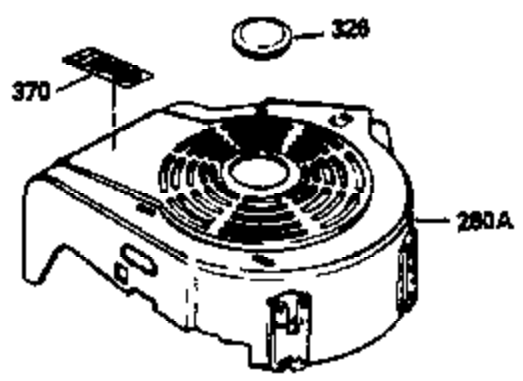

Ref #	Part Number	Qty	Description
151	31673		Cap, Lower valve spring
169	27234A		Gasket, Valve spring box cover
172	32755		Cover, Valve spring box
174	650128		Screw, 10-24 x 1/2"
178	29752		Nut & Lockwasher, 1/4-28
179	30593		Clip, Wire
182	6201		Screw, 1/4-28 x 7/8"
184	26756		* Gasket, Carburetor
185	31384A		Pipe, Intake (Incl. 224)
186	32653		Link, Governor spring
189	650839		Screw, 1/4-20 x 3/8"
190	35831		Lever, Brake
191	35015B		Bracket Assy., S.E. Brake (Incl. 195)
192	34966		Link, Control
193	34965		Spring, Extension
194	32309		Ring, Retaining
195	610973		Terminal Assy.
207	34336		Link, Throttle
223	650451		Screw, 1/4-20 x 1"
224	34690A		* Gasket, Intake pipe
238	650806		Screw, 10-32 x 5/8"
239	34338		* Gasket, Air cleaner
240	34858		Body, Air cleaner
246	35604		Element, Air cleaner
246A	35605		Felt, Air cleaner
246D	35435		Filter, Pre-Air (Optional)
260	35723		Housing, Blower
261	30200		Screw, 10-24 x 9/16"
262	650831		Screw, 1/4-20 x 15/32"
277	650795		Screw, 1/4-20 x 2-1/4" (Use as required)
285	35000		Hub, Starter
287	650884		Screw, 8-32 x 1/2"
290	30962		Fuel Line (Braided 32") (81 cm) (Use as req.)
290	34357		Fuel Line (Epichlorohydrin 6-3/4") (17 cm)
290	29774		Fuel Line (Braided 8-1/4") (21 cm) (Use as req.)
290	30705		Fuel Line (Braided 16") (40 cm) (Use as req.)
292	26460		Clamp, Fuel line
305	35577		Tube, Oil fill
306	34265		Gasket, Oil fill tube
307	35499		"O" Ring
309	650562		Screw, 10-32 x 1/2"
310	35578		Dipstick
313	34080		Spacer, Flywheel key
350	35769		Primer Assy.
351	32180C		Line, Primer
354	35025		Staple (Not used on all models)
357	34985		Rope Stop & Staple Assy. (Incl. 354)
370G	34387		Decal, Instruction (Optional)
379	631021		Inlet Needle, Seat & Clip Ass'y.
380	632524		Carburetor (Incl. 184) (Refer to Division 5, Section A, page A2-8 or Fiche 8A, Grid E-11 for breakdown)
390	590621		Rewind Starter (Refer to Division 5, Section C, page 34 or Fiche 8A, Grid G-5 for breakdown)
400	33740D		* Gasket Set (Incl. items marked *)
420	730225		SAE 30, 4-Cycle Engine Oil (Quart)

ILLUSTRATION SHOWS TYPICAL PARTS ONLY. ORDER BY PART NUMBER. PARTS NOT LISTED ARE SUPPLIED BY OEM.
VIEW 2 OF 3