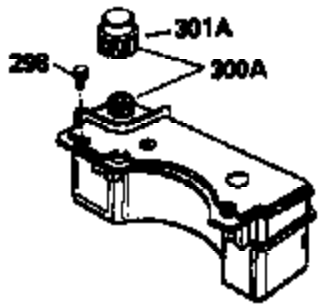

Ref #	Part Number	Qty	Description
151	31673		Cap, Lower valve spring
169	27234A		Gasket, Valve spring box cover
172	32755		Cover, Valve spring box
174	650128		Screw, 10-24 x 1/2"
178	29752		Nut & Lockwasher, 1/4-28
179	30593		Clip, Wire
182	6201		Screw, 1/4-28 x 7/8"
184	26756		* Gasket, Carburetor
185	31384A		Pipe, Intake (Incl. 224)
186	32653		Link, Governor spring
189	650839		Screw, 1/4-20 x 3/8"
190	35831		Lever, Brake
191	35015B		Bracket Assy., S.E. Brake (Incl. 195)
192	34966		Link, Control
193	34965		Spring, Extension
194	32309		Ring, Retaining
195	610973		Terminal Assy.
207	34336		Link, Throttle
223	650451		Screw, 1/4-20 x 1"
224	34690A		* Gasket, Intake pipe
238	650806		Screw, 10-32 x 5/8"
239	34338		* Gasket, Air cleaner
240	34858		Body, Air cleaner
246	35604		Element, Air cleaner
246A	35605		Felt, Air cleaner
246D	35435		Filter, Pre-Air (Optional)
260	35723		Housing, Blower
261	30200		Screw, 10-24 x 9/16"
262	650831		Screw, 1/4-20 x 15/32"
277	650795		Screw, 1/4-20 x 2-1/4" (Use as required)
285	35000		Hub, Starter
287	650884		Screw, 8-32 x 1/2"
290	30962		Fuel Line (Braided 32") (81 cm) (Use as req.)
290	34357		Fuel Line (Epichlorohydrin 6-3/4") (17 cm)
290	29774		Fuel Line (Braided 8-1/4") (21 cm) (Use as req.)
290	30705		Fuel Line (Braided 16") (40 cm) (Use as req.)
292	26460		Clamp, Fuel line
305	35577		Tube, Oil fill
306	34265		Gasket, Oil fill tube
307	35499		"O" Ring
309	650562		Screw, 10-32 x 1/2"
310	35578		Dipstick
313	34080		Spacer, Flywheel key
350	35769		Primer Assy.
351	32180C		Line, Primer
354	35025		Staple (Not used on all models)
357	34985		Rope Stop & Staple Assy. (Incl. 354)
370G	34387		Decal, Instruction (Optional)
379	631021		Inlet Needle, Seat & Clip Ass'y.
380	632524		Carburetor (Incl. 184) (Refer to Division 5, Section A, page A2-8 or Fiche 8A, Grid E-11 for breakdown)
390	590621		Rewind Starter (Refer to Division 5, Section C, page 34 or Fiche 8A, Grid G-5 for breakdown)
400	33740D		* Gasket Set (Incl. items marked *)
420	730225		SAE 30, 4-Cycle Engine Oil (Quart)

ILLUSTRATION SHOWS TYPICAL PARTS ONLY. ORDER BY PART NUMBER. PARTS NOT LISTED ARE SUPPLIED BY OEM.
VIEW 2 OF 3