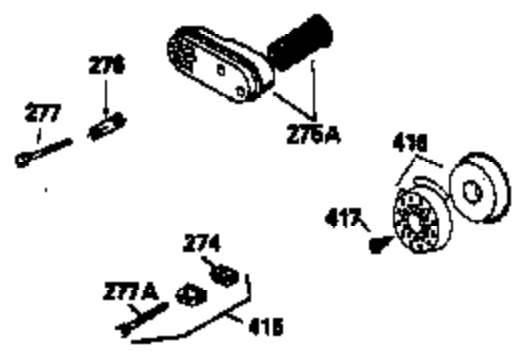

ILLUSTRATION SHOWS TYPICAL PARTS ONLY. ORDER BY PART NUMBER. PARTS NOT LISTED ARE SUPPLIED BY OEM.

VIEW 3 OF 3

Ref #	Part Number	Qty	Description
19	31361		Spring, Extension
69	35261		* Gasket, Mounting flange
92	650815		Washer, Belleville
127	650691		Washer, Flat
129	650818		Screw, 5/16-18 x 1-1/2"
182	6201		Screw, 1/4-28 x 7/8"
185	31384A		Pipe, Intake (Incl. 224)
186	32653		Link, Governor spring
191	35015B		Bracket Assy., S.E. Brake (Incl. 195)
216	33086		Lever, Speed adjusting
223	650451		Screw, 1/4-20 x 1"
238	650806		Screw, 10-32 x 5/8"
246	35604		Element, Air cleaner
246D	35435		Filter, Pre-Air (Optional)
250	35665		Cover, Air cleaner
275A	391019		Muffler
276	33753		Plate, Locking
277A	30063		Screw, Torx T-30, 1/4-20 x 1/2" (Use as req.)
277	650795		Screw, 1/4-20 x 2-1/4" (Use as requir ed)
322	35013		Connector, Body
330	34970		Wire & terminal Assy.
330	34978		Wire & terminal Assy.
330	35020		Wire Assy.
354	35025		Staple (Not used on all models)
357	34985		Rope Stop & Staple Assy. (Incl. 354)
361	650831		Screw, 1/4-20 x 15/32"
370G	34387		Decal, Instruction (Optional)
395	35709		Electric Starter Motor (12 Volt) (Refer to Division 5, Section D page 18 or Fiche 8A, Grid G-11 for breakdown)
410	730574		Opt.Debris Screen Kit (Incl.370G,411, 412,413)
411	35596		Debris Screen (Optional)
412	35597		Debris Screen Bracket (Optional)
413	650910		Screw, 8-32 x 1/4 (Optional)
415	730162		Muffler Adapter Kit(In.274,277A)(Use as req.)