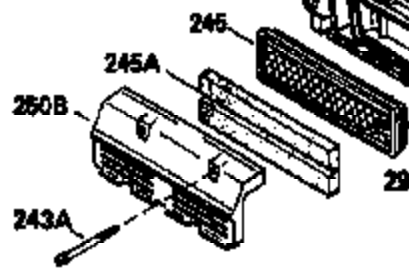

Ref #	Part Number	Qty	Description
400	33740D		* Gasket Set (Incl. items marked *)
420	730225		SAE 30, 4-Cycle Engine Oil (Quart)

ILLUSTRATION SHOWS TYPICAL PARTS ONLY. ORDER BY PART NUMBER. PARTS NOT LISTED ARE SUPPLIED BY OEM.
VIEW 2 OF 3