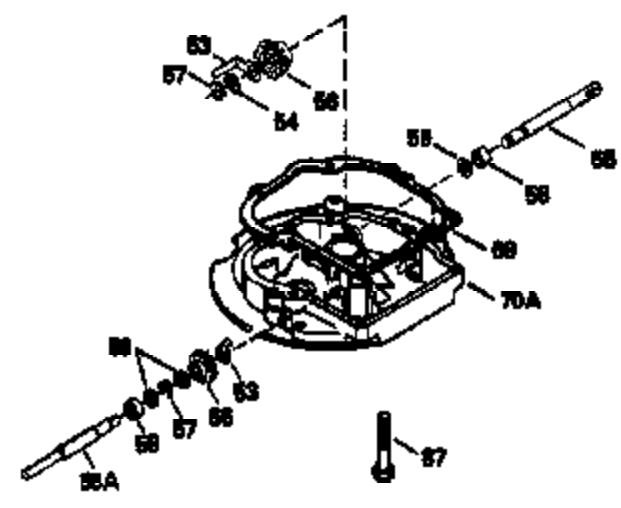

ILLUSTRATION SHOWS TYPICAL PARTS ONLY. ORDER BY PART NUMBER. PARTS NOT LISTED ARE SUPPLIED BY OEM.

VIEW 3 OF 3

Ref #	Part Number	Qty	Description
19	31361		Spring, Extension
69	35261		* Gasket, Mounting flange
92	650815		Washer, Belleville
127	650691		Washer, Flat
129	650818		Screw, 5/16-18 x 1-1/2"
182	6201		Screw, 1/4-28 x 7/8"
185	31384A		Pipe, Intake (Incl. 224)
186	32653		Link, Governor spring
191	35015B		Bracket Assy., S.E. Brake (Incl. 195)
216	33086		Lever, Speed adjusting
223	650451		Screw, 1/4-20 x 1"
238	650806		Screw, 10-32 x 5/8"
246	35604		Element, Air cleaner
246D	35435		Filter, Pre-Air (Optional)
250	35665		Cover, Air cleaner
275A	391019		Muffler
276	33753		Plate, Locking
277A	30063		Screw, Torx T-30, 1/4-20 x 1/2" (Use as req.)
277	650795		Screw, 1/4-20 x 2-1/4" (Use as requir ed)
322	35013		Connector, Body
330	34970		Wire & terminal Assy.
330	34978		Wire & terminal Assy.
330	35020		Wire Assy.
354	35025		Staple (Not used on all models)
357	34985		Rope Stop & Staple Assy. (Incl. 354)
361	650831		Screw, 1/4-20 x 15/32"
370G	34387		Decal, Instruction (Optional)
395	35709		Electric Starter Motor (12 Volt) (Refer to Division 5, Section D page 18 or Fiche 8A, Grid G-11 for breakdown)
410	730574		Opt.Debris Screen Kit (Incl.370G,411, 412,413)
411	35596		Debris Screen (Optional)
412	35597		Debris Screen Bracket (Optional)
413	650910		Screw, 8-32 x 1/4 (Optional)
415	730162		Muffler Adapter Kit(In.274,277A)(Use as req.)