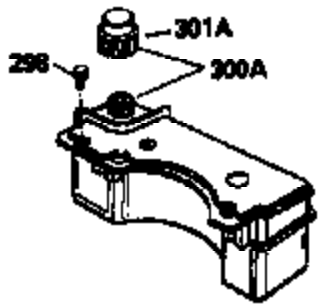

Ref #	Part Number	Qty	Description
400	33740D		* Gasket Set (Incl. items marked *)
420	730225		SAE 30, 4-Cycle Engine Oil (Quart)

ILLUSTRATION SHOWS TYPICAL PARTS ONLY. ORDER BY PART NUMBER. PARTS NOT LISTED ARE SUPPLIED BY OEM.
VIEW 2 OF 3