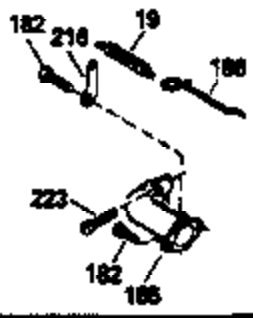

ILLUSTRATION SHOWS TYPICAL PARTS ONLY. ORDER BY PART NUMBER. PARTS NOT LISTED ARE SUPPLIED BY OEM.

VIEW 3 OF 3

Ref #	Part Number	Qty	Description
19	31361		Spring, Extension
69	35261		* Gasket, Mounting flange
92	650815		Washer, Belleville
127	650691		Washer, Flat
129	650818		Screw, 5/16-18 x 1-1/2"
182	6201		Screw, 1/4-28 x 7/8"
185	31384A		Pipe, Intake (Incl. 224)
186	32653		Link, Governor spring
191	35015B		Bracket Assy., S.E. Brake (Incl. 195)
216	33086		Lever, Speed adjusting
223	650451		Screw, 1/4-20 x 1"
238	650806		Screw, 10-32 x 5/8"
246	35604		Element, Air cleaner
246D	35435		Filter, Pre-Air (Optional)
250	35665		Cover, Air cleaner
275A	391019		Muffler
276	33753		Plate, Locking
277A	30063		Screw, Torx T-30, 1/4-20 x 1/2" (Use as req.)
277	650795		Screw, 1/4-20 x 2-1/4" (Use as requir ed)
322	35013		Connector, Body
330	34970		Wire & terminal Assy.
330	34978		Wire & terminal Assy.
330	35020		Wire Assy.
354	35025		Staple (Not used on all models)
357	34985		Rope Stop & Staple Assy. (Incl. 354)
361	650831		Screw, 1/4-20 x 15/32"
370G	34387		Decal, Instruction (Optional)
395	35709		Electric Starter Motor (12 Volt) (Refer to Division 5, Section D page 18 or Fiche 8A, Grid G-11 for breakdown)
410	730574		Opt.Debris Screen Kit (Incl.370G,411, 412,413)
411	35596		Debris Screen (Optional)
412	35597		Debris Screen Bracket (Optional)
413	650910		Screw, 8-32 x 1/4 (Optional)
415	730162		Muffler Adapter Kit(In.274,277A)(Use as req.)