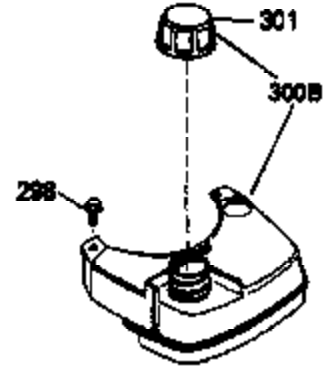

Ref #	Part Number	Qty	Description
400	33740D		* Gasket Set (Incl. items marked *)
420	730225		SAE 30, 4-Cycle Engine Oil (Quart)

ILLUSTRATION SHOWS TYPICAL PARTS ONLY. ORDER BY PART NUMBER. PARTS NOT LISTED ARE SUPPLIED BY OEM.
VIEW 2 OF 3