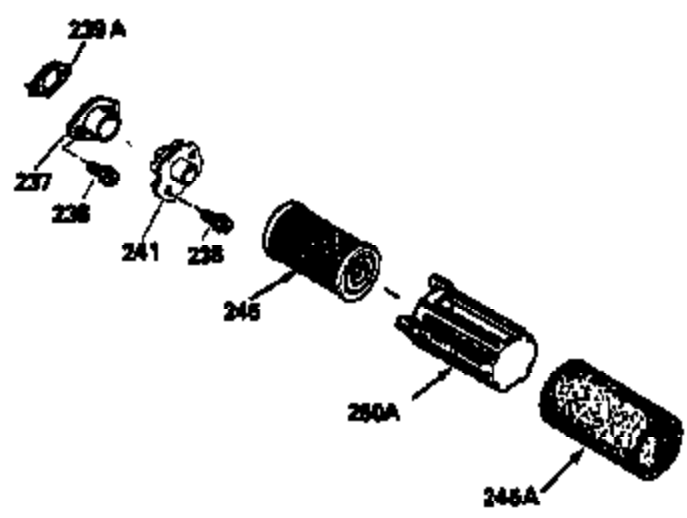

ILLUSTRATION SHOWS TYPICAL PARTS ONLY. ORDER BY PART NUMBER. PARTS NOT LISTED ARE SUPPLIED BY OEM.

VIEW 3 OF 3

Ref #	Part Number	Qty	Description
19	31361		Spring, Extension
69	35261		* Gasket, Mounting flange
92	650815		Washer, Belleville
127	650691		Washer, Flat
129	650818		Screw, 5/16-18 x 1-1/2"
182	6201		Screw, 1/4-28 x 7/8"
185	31384A		Pipe, Intake (Incl. 224)
186	32653		Link, Governor spring
191	35015B		Bracket Assy., S.E. Brake (Incl. 195)
216	33086		Lever, Speed adjusting
223	650451		Screw, 1/4-20 x 1"
238	650806		Screw, 10-32 x 5/8"
246	35604		Element, Air cleaner
246D	35435		Filter, Pre-Air (Optional)
250	35665		Cover, Air cleaner
275A	391019		Muffler
276	33753		Plate, Locking
277A	30063		Screw, Torx T-30, 1/4-20 x 1/2" (Use as req.)
277	650795		Screw, 1/4-20 x 2-1/4" (Use as requir ed)
322	35013		Connector, Body
330	34970		Wire & terminal Assy.
330	34978		Wire & terminal Assy.
330	35020		Wire Assy.
354	35025		Staple (Not used on all models)
357	34985		Rope Stop & Staple Assy. (Incl. 354)
361	650831		Screw, 1/4-20 x 15/32"
370G	34387		Decal, Instruction (Optional)
395	35709		Electric Starter Motor (12 Volt) (Refer to Division 5, Section D page 18 or Fiche 8A, Grid G-11 for breakdown)
410	730574		Opt.Debris Screen Kit (Incl.370G,411, 412,413)
411	35596		Debris Screen (Optional)
412	35597		Debris Screen Bracket (Optional)
413	650910		Screw, 8-32 x 1/4 (Optional)
415	730162		Muffler Adapter Kit(In.274,277A)(Use as req.)