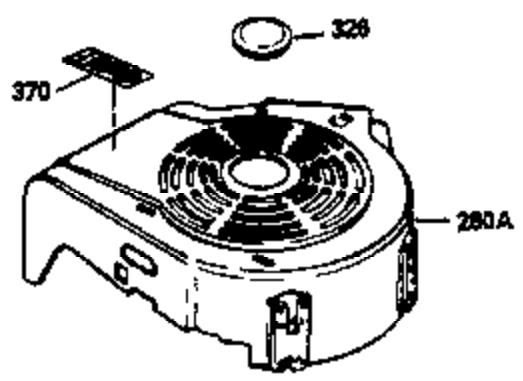

Ref #	Part Number	Qty	Description
400	33740D		* Gasket Set (Incl. items marked *)
420	730225		SAE 30, 4-Cycle Engine Oil (Quart)

ILLUSTRATION SHOWS TYPICAL PARTS ONLY. ORDER BY PART NUMBER. PARTS NOT LISTED ARE SUPPLIED BY OEM.
VIEW 2 OF 3