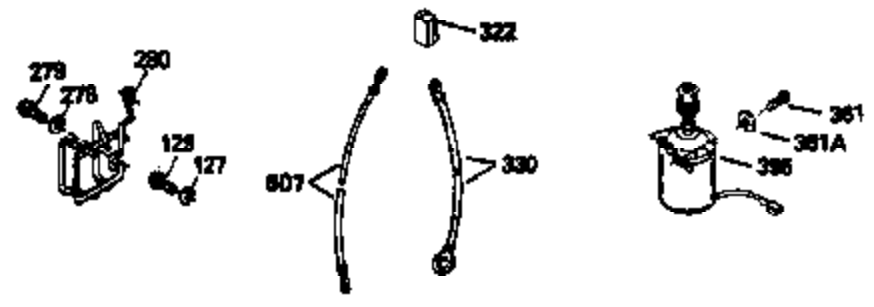

ILLUSTRATION SHOWS TYPICAL PARTS ONLY. ORDER BY PART NUMBER. PARTS NOT LISTED ARE SUPPLIED BY OEM.

VIEW 3 OF 3

Ref #	Part Number	Qty	Description
19	31361		Spring, Extension
69	35261		* Gasket, Mounting flange
92	650815		Washer, Belleville
127	650691		Washer, Flat
129	650818		Screw, 5/16-18 x 1-1/2"
182	6201		Screw, 1/4-28 x 7/8"
185	31384A		Pipe, Intake (Incl. 224)
186	32653		Link, Governor spring
191	35015B		Bracket Assy., S.E. Brake (Incl. 195)
216	33086		Lever, Speed adjusting
223	650451		Screw, 1/4-20 x 1"
238	650806		Screw, 10-32 x 5/8"
246	35604		Element, Air cleaner
246D	35435		Filter, Pre-Air (Optional)
250	35665		Cover, Air cleaner
275A	391019		Muffler
276	33753		Plate, Locking
277A	30063		Screw, Torx T-30, 1/4-20 x 1/2" (Use as req.)
277	650795		Screw, 1/4-20 x 2-1/4" (Use as requir ed)
322	35013		Connector, Body
330	34970		Wire & terminal Assy.
330	34978		Wire & terminal Assy.
330	35020		Wire Assy.
354	35025		Staple (Not used on all models)
357	34985		Rope Stop & Staple Assy. (Incl. 354)
361	650831		Screw, 1/4-20 x 15/32"
370G	34387		Decal, Instruction (Optional)
395	35709		Electric Starter Motor (12 Volt) (Refer to Division 5, Section D page 18 or Fiche 8A, Grid G-11 for breakdown)
410	730574		Opt.Debris Screen Kit (Incl.370G,411, 412,413)
411	35596		Debris Screen (Optional)
412	35597		Debris Screen Bracket (Optional)
413	650910		Screw, 8-32 x 1/4 (Optional)
415	730162		Muffler Adapter Kit(In.274,277A)(Use as req.)