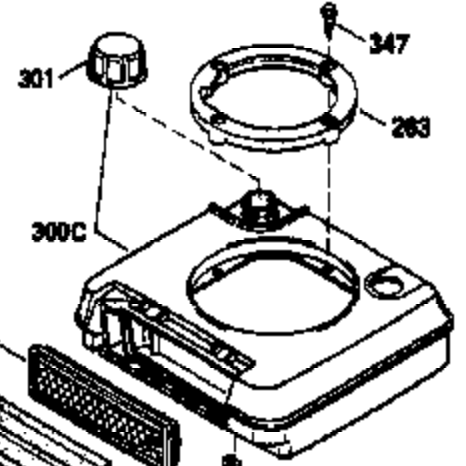

Ref #	Part Number	Qty	Description
400	33740D		* Gasket Set (Incl. items marked *)
420	730225		SAE 30, 4-Cycle Engine Oil (Quart)

ILLUSTRATION SHOWS TYPICAL PARTS ONLY. ORDER BY PART NUMBER. PARTS NOT LISTED ARE SUPPLIED BY OEM.
VIEW 2 OF 3