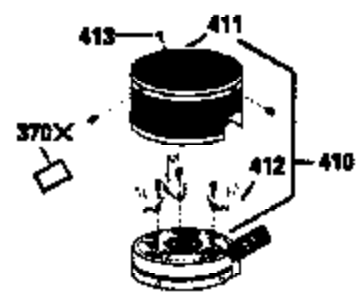

ILLUSTRATION SHOWS TYPICAL PARTS ONLY. ORDER BY PART NUMBER. PARTS NOT LISTED ARE SUPPLIED BY OEM.

VIEW 3 OF 3

Ref #	Part Number	Qty	Description
19	31361		Spring, Extension
69	35261		* Gasket, Mounting flange
92	650815		Washer, Belleville
127	650691		Washer, Flat
129	650818		Screw, 5/16-18 x 1-1/2"
182	6201		Screw, 1/4-28 x 7/8"
185	31384A		Pipe, Intake (Incl. 224)
186	32653		Link, Governor spring
191	35015B		Bracket Assy., S.E. Brake (Incl. 195)
216	33086		Lever, Speed adjusting
223	650451		Screw, 1/4-20 x 1"
238	650806		Screw, 10-32 x 5/8"
246	35604		Element, Air cleaner
246D	35435		Filter, Pre-Air (Optional)
250	35665		Cover, Air cleaner
275A	391019		Muffler
276	33753		Plate, Locking
277A	30063		Screw, Torx T-30, 1/4-20 x 1/2" (Use as req.)
277	650795		Screw, 1/4-20 x 2-1/4" (Use as requir ed)
322	35013		Connector, Body
330	34970		Wire & terminal Assy.
330	34978		Wire & terminal Assy.
330	35020		Wire Assy.
354	35025		Staple (Not used on all models)
357	34985		Rope Stop & Staple Assy. (Incl. 354)
361	650831		Screw, 1/4-20 x 15/32"
370G	34387		Decal, Instruction (Optional)
395	35709		Electric Starter Motor (12 Volt) (Refer to Division 5, Section D page 18 or Fiche 8A, Grid G-11 for breakdown)
410	730574		Opt.Debris Screen Kit (Incl.370G,411, 412,413)
411	35596		Debris Screen (Optional)
412	35597		Debris Screen Bracket (Optional)
413	650910		Screw, 8-32 x 1/4 (Optional)
415	730162		Muffler Adapter Kit(In.274,277A)(Use as req.)