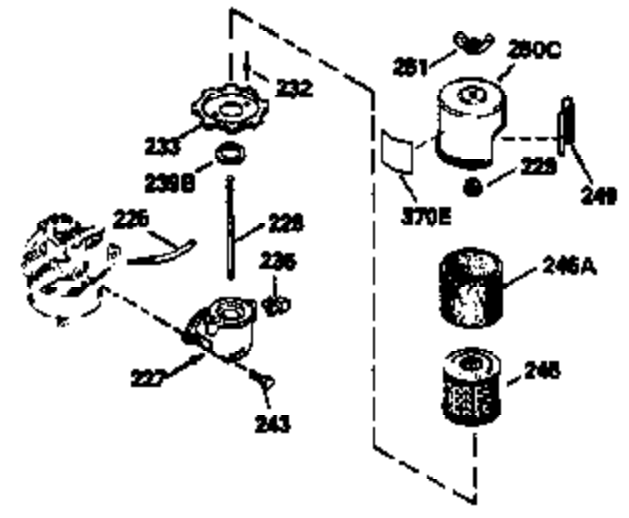

ILLUSTRATION SHOWS TYPICAL PARTS ONLY. ORDER BY PART NUMBER. PARTS NOT LISTED ARE SUPPLIED BY OEM.

VIEW 3 OF 3

Ref #	Part Number	Qty	Description
19	31361		Spring, Extension
69	35261		* Gasket, Mounting flange
92	650815		Washer, Belleville
127	650691		Washer, Flat
129	650818		Screw, 5/16-18 x 1-1/2"
182	6201		Screw, 1/4-28 x 7/8"
185	31384A		Pipe, Intake (Incl. 224)
186	32653		Link, Governor spring
191	35015B		Bracket Assy., S.E. Brake (Incl. 195)
216	33086		Lever, Speed adjusting
223	650451		Screw, 1/4-20 x 1"
238	650806		Screw, 10-32 x 5/8"
246	35604		Element, Air cleaner
246D	35435		Filter, Pre-Air (Optional)
250	35665		Cover, Air cleaner
275A	391019		Muffler
276	33753		Plate, Locking
277A	30063		Screw, Torx T-30, 1/4-20 x 1/2" (Use as req.)
277	650795		Screw, 1/4-20 x 2-1/4" (Use as requir ed)
322	35013		Connector, Body
330	34970		Wire & terminal Assy.
330	34978		Wire & terminal Assy.
330	35020		Wire Assy.
354	35025		Staple (Not used on all models)
357	34985		Rope Stop & Staple Assy. (Incl. 354)
361	650831		Screw, 1/4-20 x 15/32"
370G	34387		Decal, Instruction (Optional)
395	35709		Electric Starter Motor (12 Volt) (Refer to Division 5, Section D page 18 or Fiche 8A, Grid G-11 for breakdown)
410	730574		Opt.Debris Screen Kit (Incl.370G,411, 412,413)
411	35596		Debris Screen (Optional)
412	35597		Debris Screen Bracket (Optional)
413	650910		Screw, 8-32 x 1/4 (Optional)
415	730162		Muffler Adapter Kit(In.274,277A)(Use as req.)