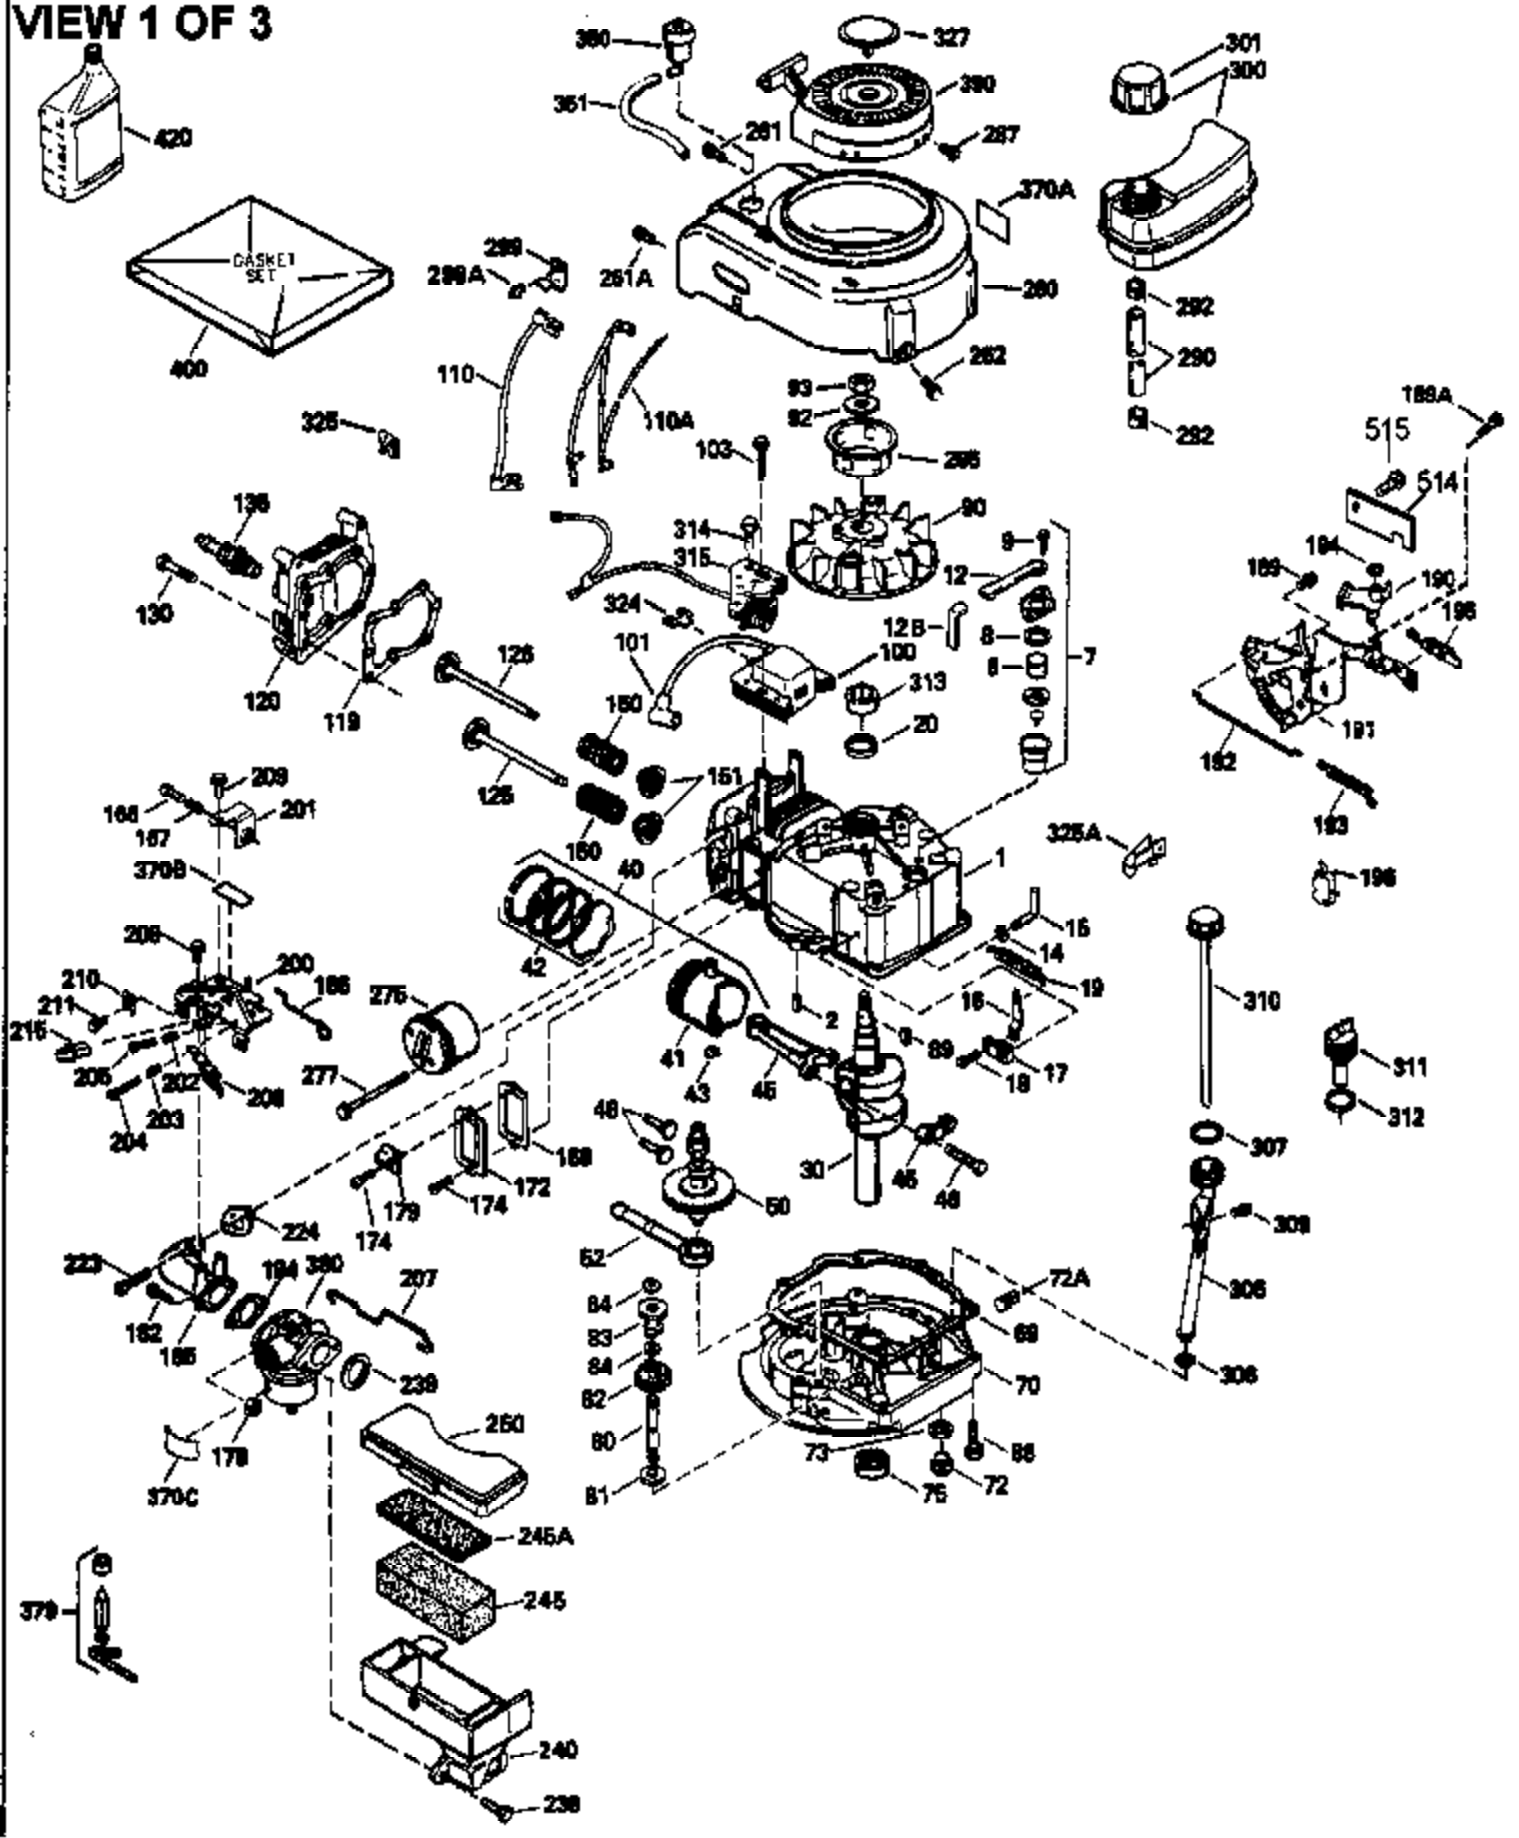

ILLUSTRATION SHOWS TYPICAL PARTS ONLY. ORDER BY PART NUMBER. PARTS NOT LISTED ARE SUPPLIED BY OEM.

VIEW 1 OF 3

Ref #	Part Number	Qty	Description
1	33968B		Cylinder (Incl. 2 & 20) (2-13/16" Bore)
2	26727		Pin, Dowel
6	33734		Element, Breather
7	34214A		Breather Assy. (Incl. 6, 8, 9, 12 & 1 2A)
8	33735		* Gasket, Breather
9	30200		Screw, 10-24 x 9/16"
12	33886		Tube, Breather
14	28277		Washer, Flat
15	30589		Rod, Governor (Incl. 14)
16	31383A		Lever, Governor
17	31335		Clamp, Governor lever
18	650548		Screw, 8-32 x 5/16"
19	31361		Spring, Extension
20	32600		Seal, Oil
30	35838		Crankshaft
40	34535		Piston, Pin & Ring Set (Std.) (2-13/16" Bore)
40	34536		Piston, Pin & Ring Set (.010" OS)
40	34537		Piston, Pin & Ring Set (.020" OS)
41	33562B		Piston & Pin Ass'y.(Incl.43)(Std.)(2- 13/16")
41	33563B		Piston & Pin Ass'y. (Incl. 43) (.010" OS)
41	33564B		Piston & Pin Ass'y. (Incl. 43) (.020" OS)
42	33567		Ring Set (Std.) (2-13/16" Bore)
42	33568		Ring Set (.010" OS)
42	33569		Ring Set (.020" OS)
43	20381		Ring, Piston pin retaining
45	32875		Rod Assy., Connecting (Incl. 46)
46	32610A		Bolt, Connecting rod
48	27241		Lifter, Valve
50	33553		Camshaft (MCR)
52	29914		Oil Pump Assy.
69	35261		* Gasket, Mounting flange
70	34311C		Flange Ass'y. (Incl. 72, 72A, 73, 75 & 80)
72	30572		Plug, Oil drain (Incl. 73)
73	28833		* Drain Plug Gasket (Not req. W/plastic plug)
75	27897		Seal, Oil
80	30574		Shaft, Governor
81	30590A		Washer, Flat
82	30591		Gear Assy., Governor (Incl. 81)
83	30588A		Spool, Governor
84	29193		Ring, Retaining
86	650488		Screw, 1/4-20 x 1-1/4"
89	611004		Flywheel Key
90	611150		Flywheel
92	650815		Washer, Belleville
93	650816		Nut, Flywheel
100	34443A		Solid State Ignition
101	610118		Cover, Spark plug
103	650814		Screw, Torx T-15, 10-24 x 1"
110	34961		Ground Wire
119	33554A		* Gasket, Head
120	34342		Head, Cylinder
125	29314B		Intake Valve (Std.) (Incl. 151) (Conventional Ports)
125	29315C		Intake Valve (1/32" OS) (Incl. 151) (Conventional Ports)
126	29313C		Exhaust Valve (Std.) (Incl. 151) (Conventional Ports)
126	29315C		Exhaust Valve (1/32" OS) (Incl. 151) (Conventional Ports)
130	6021A		Screw, 5/16-18 x 1-1/2"
135	35395		Resistor Spark Plug (RJ19LM)
150	31672		Spring, Valve