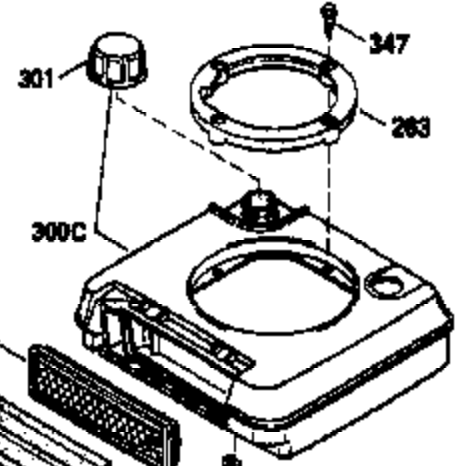

ILLUSTRATION SHOWS TYPICAL PARTS ONLY. ORDER BY PART NUMBER. PARTS NOT LISTED ARE SUPPLIED BY OEM.
VIEW 2 OF 3

Ref #	Part Number	Qty	Description
92	650815	1	Belleville Washer
191	35040B	1	S.E. Brake Bracket (Incl. 195)
238	650932	2	Screw, 10-32 x 49/64"
245	35066	1	Air Cleaner Filter
287	650884	2	Screw, 8-32 x 1/2"
292A	35728	1	Fuel Line Clamp
301	33032	1	Fuel Cap
357	34985	1	Starter Rope Retainer
390	590621	1	Rewind Starter