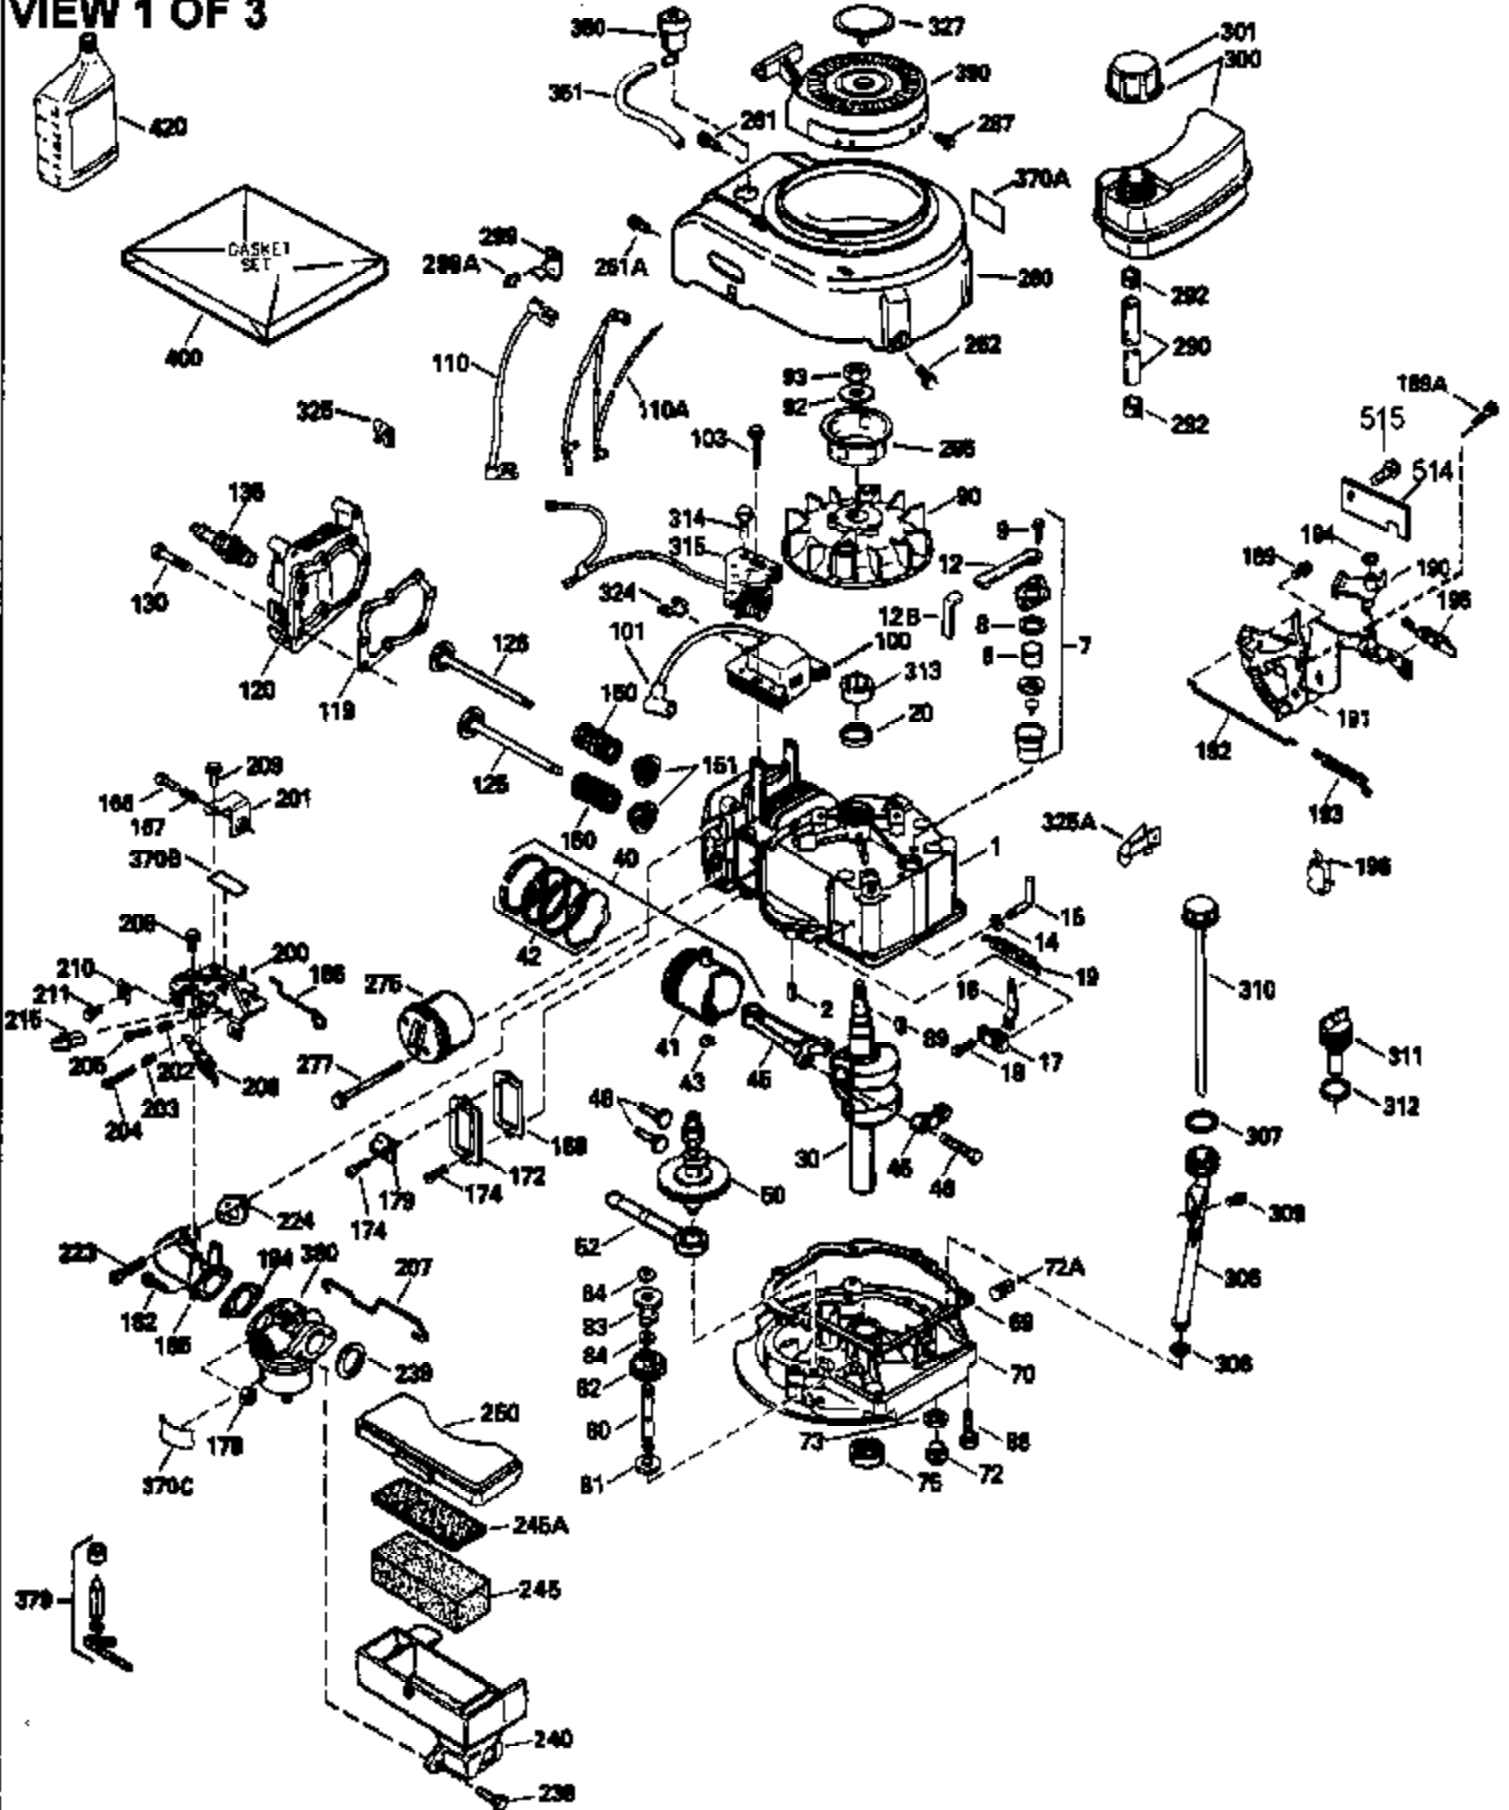

ILLUSTRATION SHOWS TYPICAL PARTS ONLY. ORDER BY PART NUMBER. PARTS NOT LISTED ARE SUPPLIED BY OEM.

VIEW 1 OF 3

Ref #	Part Number	Qty	Description
1	33968B	1	Cylinder (Incl. 2 & 20)
2	26727	2	Dowel Pin
6	33734	1	Breather Element
7	34214A	1	Breather Ass'y. (Incl. 6, 8, 9 & 12)
8	33735	1	* Breather Gasket
9	30200	2	Screw, 10-24 x 9/16"
12	33886	1	Breather Tube
12B	34695	1	Breather Tube Elbow
14	28277	1	Washer
15	30589	1	Governor Rod (Incl. 14)
16	32651	1	Governor Lever
17	31335	1	Governor Lever Clamp
18	650548	1	Screw, 8-32 x 5/16"
19	31361	1	Extension Spring
20	32600	1	Oil Seal
30	35801	1	Crankshaft
40	34535	1	Piston, Pin & Ring Set (Std.)
40	34536	1	Piston, Pin & Ring Set (.010" OS)
40	34537	1	Piston, Pin & Ring Set (.020" OS)
41	33562B	1	Piston & Pin Ass'y. (Std.) (Incl. 43)
41	33563B	1	Piston & Pin Ass'y. (.010" OS) (Incl. 43)
41	33564B	1	Piston & Pin Ass'y. (.020" OS) (Incl. 43)
42	33567	1	Ring Set (Std.)
42	33568	1	Ring Set (.010" OS)
42	33569	1	Ring Set (.020" OS)
43	20381	2	Piston Pin Retaining Ring
45	32875	1	Connecting Rod Ass'y. (Incl. 46)
46	32610A	2	Connecting Rod Bolt
48	27241	2	Valve Lifter
50	33553	1	Camshaft (MCR)
52	29914	1	Oil Pump Ass'y.
69	35261	1	* Mounting Flange Gasket
70	34311D	1	Mounting Flange (Incl. 72, 75 & 80)
72	30572	1	Oil Drain Plug
73	28833	1	Drain Plug Gasket
75	27897	1	Oil Seal
80	30574	1	Governor Shaft
81	30590A	1	Washer
82	30591	1	Governor Gear Ass'y. (Incl. 81)
83	30588A	1	Governor Spool
84	29193	2	Retaining Ring
86	650488	6	Screw, 1/4-20 x 1-1/4"
89	611004	1	Flywheel Key
90	611109	1	Flywheel
92	650815	1	Belleville Washer
93	650816	1	Flywheel Nut
100	34443A	1	Solid State Ignition
101	610118	1	Spark Plug Cover
103	650814	2	Screw, Torx T-15, 10-24 x 1"
110	34961	1	Ground Wire
119	33554A	1	* Cylinder Head Gasket
120	34342	1	Cylinder Head
125	29313C	1	Exhaust Valve (Std.) (Incl. 151)
125	29315C	1	Exhaust Valve (1/32" OS) (Incl. 151)
126	29314B	1	Intake Valve (Std.) (Incl. 151)
126	29315C	1	Intake Valve (1/32" OS) (Incl. 151)
130	6021A	8	Screw, 5/16-18 x 1-1/2"
135	35395	1	Resistor Spark Plug (RJ19LM)