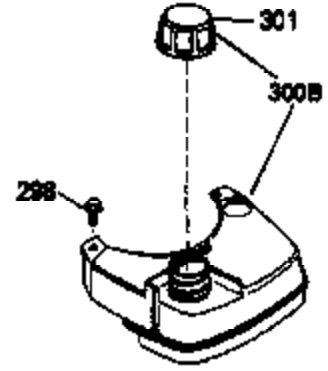

ILLUSTRATION SHOWS TYPICAL PARTS ONLY. ORDER BY PART NUMBER. PARTS NOT LISTED ARE SUPPLIED BY OEM.
VIEW 2 OF 3

Ref #	Part Number	Qty	Description
92	650815	1	Belleville Washer
191	35040B	1	S.E. Brake Bracket (Incl. 195)
238	650932	2	Screw, 10-32 x 49/64"
245	35066	1	Air Cleaner Filter
287	650884	2	Screw, 8-32 x 1/2"
292A	35728	1	Fuel Line Clamp
301	33032	1	Fuel Cap
357	34985	1	Starter Rope Retainer
390	590621	1	Rewind Starter