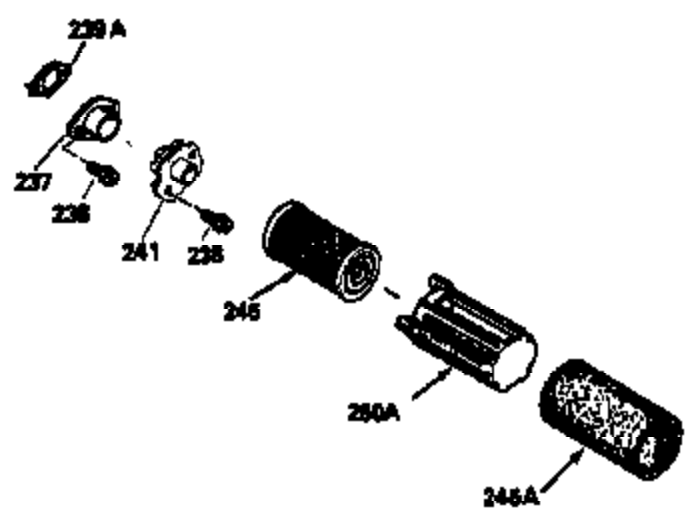

ILLUSTRATION SHOWS TYPICAL PARTS ONLY. ORDER BY PART NUMBER. PARTS NOT LISTED ARE SUPPLIED BY OEM.

VIEW 3 OF 3

Ref #	Part Number	Qty	Description
12A	34695		Elbow, Breather tube
19	31361		Spring, Extension
53	31745		Washer, Tang
54	31787		Washer, Flat
55	35667		Shaft, P.T.O.
56	31746		Gear, Worm, Left-hand helix
57	31749		Ring, Retaining
58	31744		Seal, Oil
59	31747		Washer, Flat
69	35261		* Gasket, Mounting flange
70A	33521D		Flange Ass'y. (Incl.58,72,72A,73,75,8 0,311)
87	650492		Screw, 1/4-20 x 2-1/4"
92	650815		Washer, Belleville
182	6201		Screw, 1/4-28 x 7/8"
185	33004A		Pipe, Intake (Incl. 224)
186	34358		Link, Governor spring
191	35040B		Bracket Assy., S.E. Brake (Incl. 195)
223	650451		Screw, 1/4-20 x 1"
238	650932		Screw, 10-32 x 49/64"
241	35797		Collar, Air cleaner
245	35066		Filter, Air cleaner
246D	35435		Filter, Pre-Air (Optional)
250A	35065		Cover Assy., Air cleaner
275A	34613		Muffler
276	33753		Plate, Locking
277A	30063		Screw, Torx T-30, 1/4-20 x 1/2" (Use as req.)
277	650795		Screw, 1/4-20 x 2-1/4" (Use as requir ed)
354	35025		Staple (Not used on all models)
357	34985		Rope Stop & Staple Assy. (Incl. 354)
370G	34387		Decal, Instruction (Optional)
410	730574		Opt.Debris Screen Kit (Incl.370G,411, 412,413)
411	35596		Debris Screen (Optional)
412	35597		Debris Screen Bracket (Optional)
413	650910		Screw, 8-32 x 1/4 (Optional)
415	730162		Muffler Adapter Kit(In.274,277A)(Use as req.)