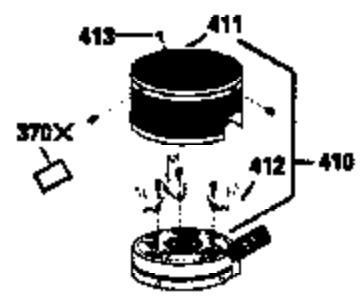

ILLUSTRATION SHOWS TYPICAL PARTS ONLY. ORDER BY PART NUMBER. PARTS NOT LISTED ARE SUPPLIED BY OEM.

VIEW 3 OF 3

Ref #	Part Number	Qty	Description
12A	34695		Elbow, Breather tube
19	31361		Spring, Extension
53	31745		Washer, Tang
54	31787		Washer, Flat
55	35667		Shaft, P.T.O.
56	31746		Gear, Worm, Left-hand helix
57	31749		Ring, Retaining
58	31744		Seal, Oil
59	31747		Washer, Flat
69	35261		* Gasket, Mounting flange
70A	33521D		Flange Ass'y. (Incl.58,72,72A,73,75,8 0,311)
87	650492		Screw, 1/4-20 x 2-1/4"
92	650815		Washer, Belleville
182	6201		Screw, 1/4-28 x 7/8"
185	33004A		Pipe, Intake (Incl. 224)
186	34358		Link, Governor spring
191	35040B		Bracket Assy., S.E. Brake (Incl. 195)
223	650451		Screw, 1/4-20 x 1"
238	650932		Screw, 10-32 x 49/64"
241	35797		Collar, Air cleaner
245	35066		Filter, Air cleaner
246D	35435		Filter, Pre-Air (Optional)
250A	35065		Cover Assy., Air cleaner
275A	34613		Muffler
276	33753		Plate, Locking
277A	30063		Screw, Torx T-30, 1/4-20 x 1/2" (Use as req.)
277	650795		Screw, 1/4-20 x 2-1/4" (Use as requir ed)
354	35025		Staple (Not used on all models)
357	34985		Rope Stop & Staple Assy. (Incl. 354)
370G	34387		Decal, Instruction (Optional)
410	730574		Opt.Debris Screen Kit (Incl.370G,411, 412,413)
411	35596		Debris Screen (Optional)
412	35597		Debris Screen Bracket (Optional)
413	650910		Screw, 8-32 x 1/4 (Optional)
415	730162		Muffler Adapter Kit(In.274,277A)(Use as req.)