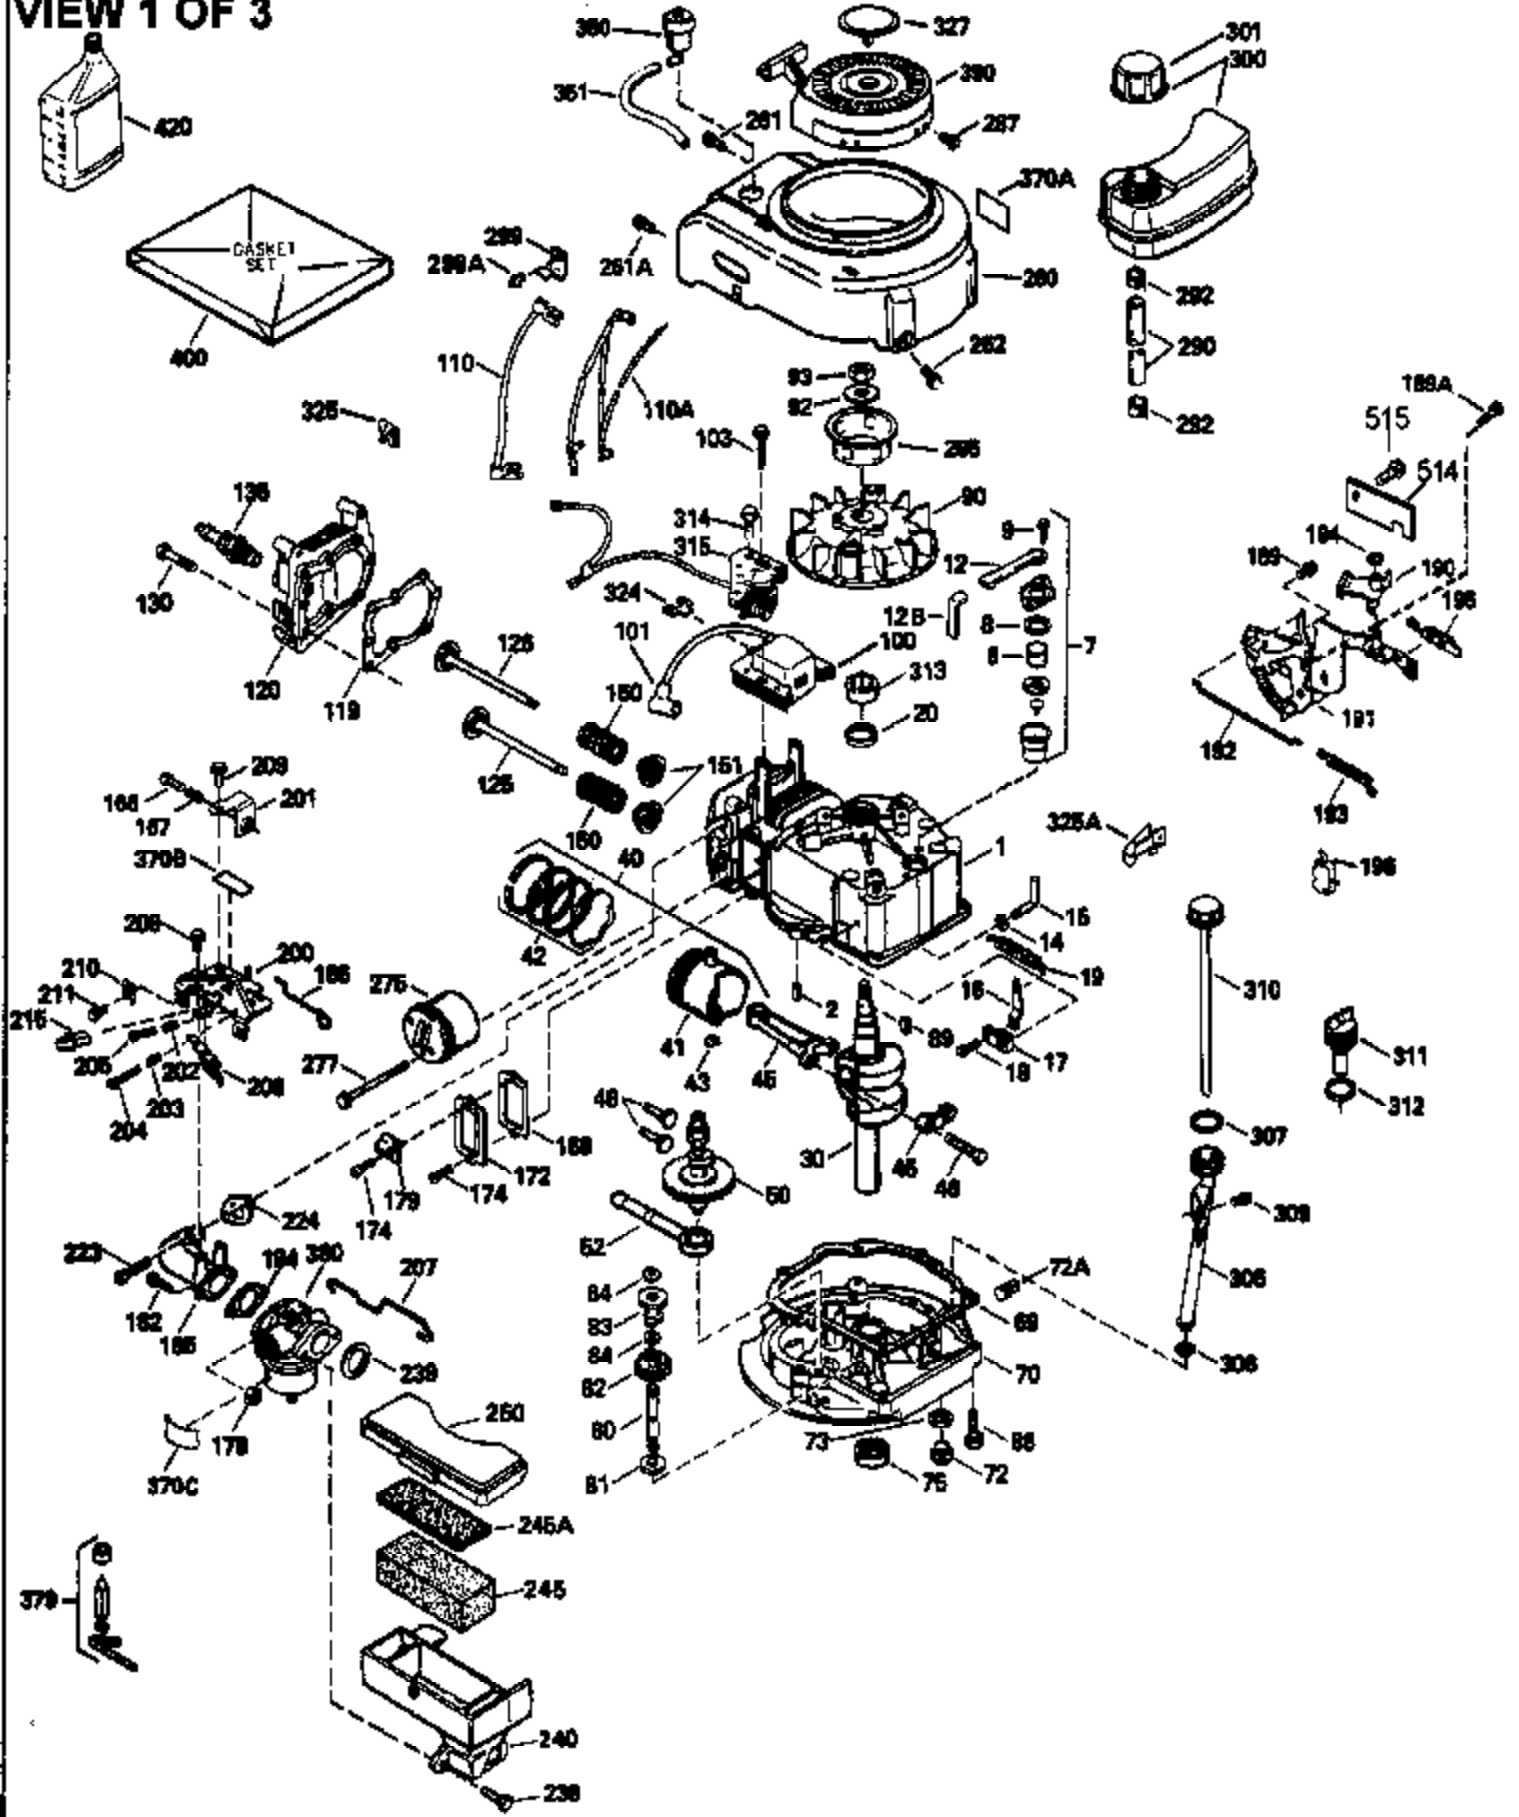

ILLUSTRATION SHOWS TYPICAL PARTS ONLY. ORDER BY PART NUMBER. PARTS NOT LISTED ARE SUPPLIED BY OEM.

VIEW 1 OF 3

Ref #	Part Number	Qty	Description
1	33968B		Cylinder (Incl. 2 & 20) (2-13/16" Bore)
2	26727		Pin, Dowel
6	33734		Element, Breather
7	34214A		Breather Assy. (Incl. 6, 8, 9, 12 & 1 2A)
8	33735		* Gasket, Breather
9	30200		Screw, 10-24 x 9/16"
12	33886		Tube, Breather
12A	34695		Elbow, Breather tube
14	28277		Washer, Flat
15	31513		Rod, Governor
16	32651		Lever, Governor
17	31335		Clamp, Governor lever
18	650548		Screw, 8-32 x 5/16"
19	31361		Spring, Extension
20	32600		Seal, Oil
30	34470B		Crankshaft
40	34535		Piston, Pin & Ring Set (Std.) (2-13/16" Bore)
40	34536		Piston, Pin & Ring Set (.010" OS)
40	34537		Piston, Pin & Ring Set (.020" OS)
41	33562B		Piston & Pin Ass'y.(Incl.43)(Std.)(2- 13/16")
41	33563B		Piston & Pin Ass'y. (Incl. 43) (.010" OS)
41	33564B		Piston & Pin Ass'y. (Incl. 43) (.020" OS)
42	33567		Ring Set (Std.) (2-13/16" Bore)
42	33568		Ring Set (.010" OS)
42	33569		Ring Set (.020" OS)
43	20381		Ring, Piston pin retaining
45	32875		Rod Assy., Connecting (Incl. 46)
46	32610A		Bolt, Connecting rod
48	27241		Lifter, Valve
50	33553		Camshaft (MCR)
52	29914		Oil Pump Assy.
69	35261		* Gasket, Mounting flange
72	30572		Plug, Oil drain (Incl. 73)
73	28833		* Drain Plug Gasket (Not req. W/plastic plug)
75	26208		Seal, Oil
80	30574		Shaft, Governor
81	30590A		Washer, Flat
82	30591		Gear Assy., Governor (Incl. 81)
83	30588A		Spool, Governor
84	29193		Ring, Retaining
86	650488		Screw, 1/4-20 x 1-1/4"
89	611004		Flywheel Key
90	611109		Flywheel
92	650815		Washer, Belleville
93	650816		Nut, Flywheel
100	34443A		Solid State Ignition
101	610118		Cover, Spark plug
103	650814		Screw, Torx T-15, 10-24 x 1"
110	34961		Ground Wire
119	33554A		* Gasket, Head
120	34342		Head, Cylinder
125	29314B		Intake Valve (Std.) (Incl. 151) (Conventional Ports)
125	29315C		Intake Valve (1/32" OS) (Incl. 151) (Conventional Ports)
126	29313C		Exhaust Valve (Std.) (Incl. 151) (Conventional Ports)
126	29315C		Exhaust Valve (1/32" OS) (Incl. 151) (Conventional Ports)
130	6021A		Screw, 5/16-18 x 1-1/2"
135	35395		Resistor Spark Plug (RJ19LM)
150	31672		Spring, Valve