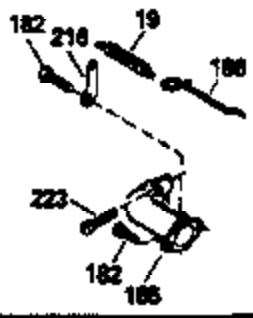

ILLUSTRATION SHOWS TYPICAL PARTS ONLY. ORDER BY PART NUMBER. PARTS NOT LISTED ARE SUPPLIED BY OEM.

VIEW 3 OF 3

Ref #	Part Number	Qty	Description
12A	34695		Elbow, Breather tube
19	31361		Spring, Extension
53	31745		Washer, Tang
54	31787		Washer, Flat
55	35667		Shaft, P.T.O.
56	31746		Gear, Worm, Left-hand helix
57	31749		Ring, Retaining
58	31744		Seal, Oil
59	31747		Washer, Flat
69	35261		* Gasket, Mounting flange
70A	33521D		Flange Ass'y. (Incl.58,72,72A,73,75,8 0,311)
87	650492		Screw, 1/4-20 x 2-1/4"
92	650815		Washer, Belleville
182	6201		Screw, 1/4-28 x 7/8"
185	33004A		Pipe, Intake (Incl. 224)
186	34358		Link, Governor spring
191	35040B		Bracket Assy., S.E. Brake (Incl. 195)
223	650451		Screw, 1/4-20 x 1"
238	650932		Screw, 10-32 x 49/64"
241	35797		Collar, Air cleaner
245	35066		Filter, Air cleaner
246D	35435		Filter, Pre-Air (Optional)
250A	35065		Cover Assy., Air cleaner
275A	34613		Muffler
276	33753		Plate, Locking
277A	30063		Screw, Torx T-30, 1/4-20 x 1/2" (Use as req.)
277	650795		Screw, 1/4-20 x 2-1/4" (Use as requir ed)
354	35025		Staple (Not used on all models)
357	34985		Rope Stop & Staple Assy. (Incl. 354)
370G	34387		Decal, Instruction (Optional)
410	730574		Opt.Debris Screen Kit (Incl.370G,411, 412,413)
411	35596		Debris Screen (Optional)
412	35597		Debris Screen Bracket (Optional)
413	650910		Screw, 8-32 x 1/4 (Optional)
415	730162		Muffler Adapter Kit(In.274,277A)(Use as req.)