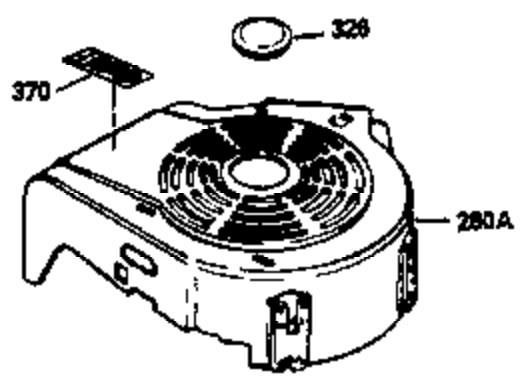

ILLUSTRATION SHOWS TYPICAL PARTS ONLY. ORDER BY PART NUMBER. PARTS NOT LISTED ARE SUPPLIED BY OEM.
VIEW 2 OF 3

Ref #	Part Number	Qty	Description
12A	34695		Elbow, Breather tube
92	650815		Washer, Belleville
191	35040B		Bracket Assy., S.E. Brake (Incl. 195)
238	650932		Screw, 10-32 x 49/64"
245	35066		Filter, Air cleaner
246D	35435		Filter, Pre-Air (Optional)
250A	35065		Cover Assy., Air cleaner
287	650884		Screw, 8-32 x 1/2"
299	35728		Clamp, Fuel line
301	33032		Fuel Cap (Use as required)
354	35025		Staple (Not used on all models)
357	34985		Rope Stop & Staple Assy. (Incl. 354)
370G	34387		Decal, Instruction (Optional)
390	590621		Rewind Starter (Refer to Division 5, Section C, page 34 or Fiche 8A, Grid G-5 for breakdown)