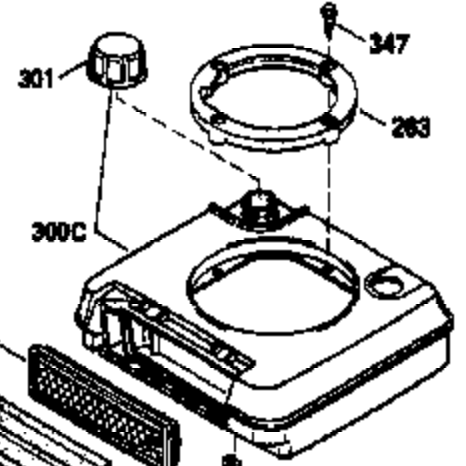

ILLUSTRATION SHOWS TYPICAL PARTS ONLY. ORDER BY PART NUMBER. PARTS NOT LISTED ARE SUPPLIED BY OEM.
VIEW 2 OF 3

Ref #	Part Number	Qty	Description
12A	34695		Elbow, Breather tube
92	650815		Washer, Belleville
191	35040B		Bracket Assy., S.E. Brake (Incl. 195)
238	650932		Screw, 10-32 x 49/64"
245	35066		Filter, Air cleaner
246D	35435		Filter, Pre-Air (Optional)
250A	35065		Cover Assy., Air cleaner
287	650884		Screw, 8-32 x 1/2"
299	35728		Clamp, Fuel line
301	33032		Fuel Cap (Use as required)
354	35025		Staple (Not used on all models)
357	34985		Rope Stop & Staple Assy. (Incl. 354)
370G	34387		Decal, Instruction (Optional)
390	590621		Rewind Starter (Refer to Division 5, Section C, page 34 or Fiche 8A, Grid G-5 for breakdown)