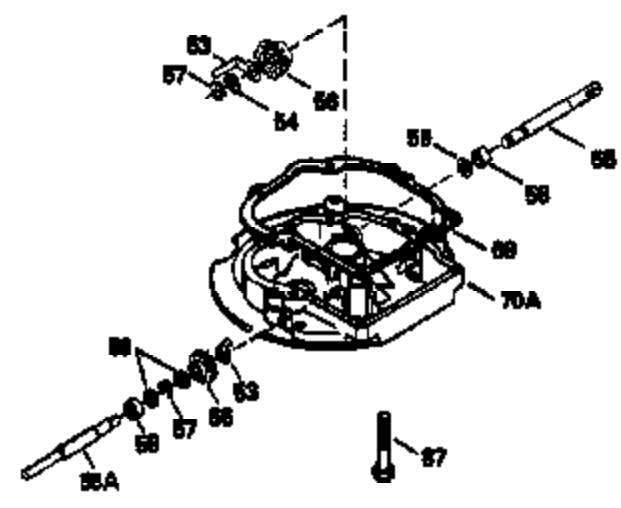

ILLUSTRATION SHOWS TYPICAL PARTS ONLY. ORDER BY PART NUMBER. PARTS NOT LISTED ARE SUPPLIED BY OEM.

VIEW 3 OF 3

Ref #	Part Number	Qty	Description
12A	34695		Elbow, Breather tube
19	31361		Spring, Extension
53	31745		Washer, Tang
54	31787		Washer, Flat
55	35667		Shaft, P.T.O.
56	31746		Gear, Worm, Left-hand helix
57	31749		Ring, Retaining
58	31744		Seal, Oil
59	31747		Washer, Flat
69	35261		* Gasket, Mounting flange
70A	33521D		Flange Ass'y. (Incl.58,72,72A,73,75,8 0,311)
87	650492		Screw, 1/4-20 x 2-1/4"
92	650815		Washer, Belleville
182	6201		Screw, 1/4-28 x 7/8"
185	33004A		Pipe, Intake (Incl. 224)
186	34358		Link, Governor spring
191	35040B		Bracket Assy., S.E. Brake (Incl. 195)
223	650451		Screw, 1/4-20 x 1"
238	650932		Screw, 10-32 x 49/64"
241	35797		Collar, Air cleaner
245	35066		Filter, Air cleaner
246D	35435		Filter, Pre-Air (Optional)
250A	35065		Cover Assy., Air cleaner
275A	34613		Muffler
276	33753		Plate, Locking
277A	30063		Screw, Torx T-30, 1/4-20 x 1/2" (Use as req.)
277	650795		Screw, 1/4-20 x 2-1/4" (Use as requir ed)
354	35025		Staple (Not used on all models)
357	34985		Rope Stop & Staple Assy. (Incl. 354)
370G	34387		Decal, Instruction (Optional)
410	730574		Opt.Debris Screen Kit (Incl.370G,411, 412,413)
411	35596		Debris Screen (Optional)
412	35597		Debris Screen Bracket (Optional)
413	650910		Screw, 8-32 x 1/4 (Optional)
415	730162		Muffler Adapter Kit(In.274,277A)(Use as req.)