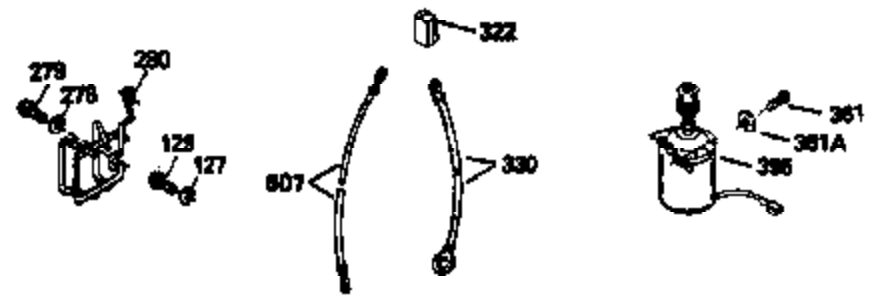

ILLUSTRATION SHOWS TYPICAL PARTS ONLY. ORDER BY PART NUMBER. PARTS NOT LISTED ARE SUPPLIED BY OEM.

VIEW 3 OF 3

Ref #	Part Number	Qty	Description
12A	34695		Elbow, Breather tube
19	31361		Spring, Extension
53	31745		Washer, Tang
54	31787		Washer, Flat
55	35667		Shaft, P.T.O.
56	31746		Gear, Worm, Left-hand helix
57	31749		Ring, Retaining
58	31744		Seal, Oil
59	31747		Washer, Flat
69	35261		* Gasket, Mounting flange
70A	33521D		Flange Ass'y. (Incl.58,72,72A,73,75,8 0,311)
87	650492		Screw, 1/4-20 x 2-1/4"
92	650815		Washer, Belleville
182	6201		Screw, 1/4-28 x 7/8"
185	33004A		Pipe, Intake (Incl. 224)
186	34358		Link, Governor spring
191	35040B		Bracket Assy., S.E. Brake (Incl. 195)
223	650451		Screw, 1/4-20 x 1"
238	650932		Screw, 10-32 x 49/64"
241	35797		Collar, Air cleaner
245	35066		Filter, Air cleaner
246D	35435		Filter, Pre-Air (Optional)
250A	35065		Cover Assy., Air cleaner
275A	34613		Muffler
276	33753		Plate, Locking
277A	30063		Screw, Torx T-30, 1/4-20 x 1/2" (Use as req.)
277	650795		Screw, 1/4-20 x 2-1/4" (Use as requir ed)
354	35025		Staple (Not used on all models)
357	34985		Rope Stop & Staple Assy. (Incl. 354)
370G	34387		Decal, Instruction (Optional)
410	730574		Opt.Debris Screen Kit (Incl.370G,411, 412,413)
411	35596		Debris Screen (Optional)
412	35597		Debris Screen Bracket (Optional)
413	650910		Screw, 8-32 x 1/4 (Optional)
415	730162		Muffler Adapter Kit(In.274,277A)(Use as req.)