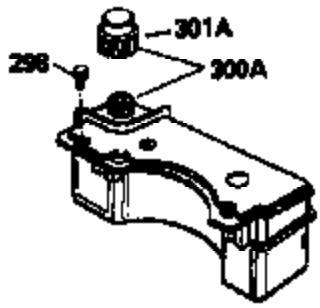

ILLUSTRATION SHOWS TYPICAL PARTS ONLY. ORDER BY PART NUMBER. PARTS NOT LISTED ARE SUPPLIED BY OEM.
VIEW 2 OF 3

Ref #	Part Number	Qty	Description
12A	34695		Elbow, Breather tube
92	650815		Washer, Belleville
191	35040B		Bracket Assy., S.E. Brake (Incl. 195)
238	650932		Screw, 10-32 x 49/64"
245	35066		Filter, Air cleaner
246D	35435		Filter, Pre-Air (Optional)
250A	35065		Cover Assy., Air cleaner
287	650884		Screw, 8-32 x 1/2"
299	35728		Clamp, Fuel line
301	33032		Fuel Cap (Use as required)
354	35025		Staple (Not used on all models)
357	34985		Rope Stop & Staple Assy. (Incl. 354)
370G	34387		Decal, Instruction (Optional)
390	590621		Rewind Starter (Refer to Division 5, Section C, page 34 or Fiche 8A, Grid G-5 for breakdown)