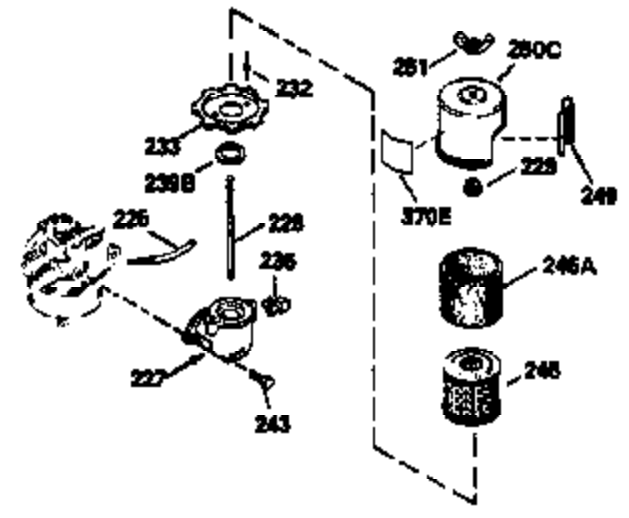

ILLUSTRATION SHOWS TYPICAL PARTS ONLY. ORDER BY PART NUMBER. PARTS NOT LISTED ARE SUPPLIED BY OEM.

VIEW 3 OF 3

Ref #	Part Number	Qty	Description
12A	34695		Elbow, Breather tube
19	31361		Spring, Extension
53	31745		Washer, Tang
54	31787		Washer, Flat
55	35667		Shaft, P.T.O.
56	31746		Gear, Worm, Left-hand helix
57	31749		Ring, Retaining
58	31744		Seal, Oil
59	31747		Washer, Flat
69	35261		* Gasket, Mounting flange
70A	33521D		Flange Ass'y. (Incl.58,72,72A,73,75,8 0,311)
87	650492		Screw, 1/4-20 x 2-1/4"
92	650815		Washer, Belleville
182	6201		Screw, 1/4-28 x 7/8"
185	33004A		Pipe, Intake (Incl. 224)
186	34358		Link, Governor spring
191	35040B		Bracket Assy., S.E. Brake (Incl. 195)
223	650451		Screw, 1/4-20 x 1"
238	650932		Screw, 10-32 x 49/64"
241	35797		Collar, Air cleaner
245	35066		Filter, Air cleaner
246D	35435		Filter, Pre-Air (Optional)
250A	35065		Cover Assy., Air cleaner
275A	34613		Muffler
276	33753		Plate, Locking
277A	30063		Screw, Torx T-30, 1/4-20 x 1/2" (Use as req.)
277	650795		Screw, 1/4-20 x 2-1/4" (Use as requir ed)
354	35025		Staple (Not used on all models)
357	34985		Rope Stop & Staple Assy. (Incl. 354)
370G	34387		Decal, Instruction (Optional)
410	730574		Opt.Debris Screen Kit (Incl.370G,411, 412,413)
411	35596		Debris Screen (Optional)
412	35597		Debris Screen Bracket (Optional)
413	650910		Screw, 8-32 x 1/4 (Optional)
415	730162		Muffler Adapter Kit(In.274,277A)(Use as req.)