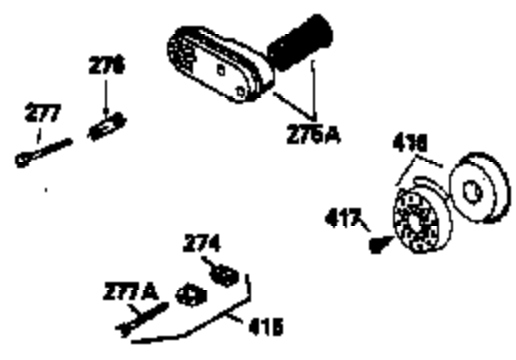

ILLUSTRATION SHOWS TYPICAL PARTS ONLY. ORDER BY PART NUMBER. PARTS NOT LISTED ARE SUPPLIED BY OEM.

VIEW 3 OF 3

Ref #	Part Number	Qty	Description
12A	34695		Elbow, Breather tube
19	31361		Spring, Extension
53	31745		Washer, Tang
54	31787		Washer, Flat
55	35667		Shaft, P.T.O.
56	31746		Gear, Worm, Left-hand helix
57	31749		Ring, Retaining
58	31744		Seal, Oil
59	31747		Washer, Flat
69	35261		* Gasket, Mounting flange
70A	33521D		Flange Ass'y. (Incl.58,72,72A,73,75,8 0,311)
87	650492		Screw, 1/4-20 x 2-1/4"
92	650815		Washer, Belleville
182	6201		Screw, 1/4-28 x 7/8"
185	33004A		Pipe, Intake (Incl. 224)
186	34358		Link, Governor spring
191	35040B		Bracket Assy., S.E. Brake (Incl. 195)
223	650451		Screw, 1/4-20 x 1"
238	650932		Screw, 10-32 x 49/64"
241	35797		Collar, Air cleaner
245	35066		Filter, Air cleaner
246D	35435		Filter, Pre-Air (Optional)
250A	35065		Cover Assy., Air cleaner
275A	34613		Muffler
276	33753		Plate, Locking
277A	30063		Screw, Torx T-30, 1/4-20 x 1/2" (Use as req.)
277	650795		Screw, 1/4-20 x 2-1/4" (Use as requir ed)
354	35025		Staple (Not used on all models)
357	34985		Rope Stop & Staple Assy. (Incl. 354)
370G	34387		Decal, Instruction (Optional)
410	730574		Opt.Debris Screen Kit (Incl.370G,411, 412,413)
411	35596		Debris Screen (Optional)
412	35597		Debris Screen Bracket (Optional)
413	650910		Screw, 8-32 x 1/4 (Optional)
415	730162		Muffler Adapter Kit(In.274,277A)(Use as req.)