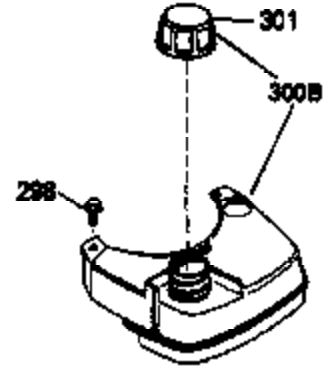

ILLUSTRATION SHOWS TYPICAL PARTS ONLY. ORDER BY PART NUMBER. PARTS NOT LISTED ARE SUPPLIED BY OEM.
VIEW 2 OF 3

Ref #	Part Number	Qty	Description
12A	34695		Elbow, Breather tube
92	650815		Washer, Belleville
191	35040B		Bracket Assy., S.E. Brake (Incl. 195)
238	650932		Screw, 10-32 x 49/64"
245	35066		Filter, Air cleaner
246D	35435		Filter, Pre-Air (Optional)
250A	35065		Cover Assy., Air cleaner
287	650884		Screw, 8-32 x 1/2"
299	35728		Clamp, Fuel line
301	33032		Fuel Cap (Use as required)
354	35025		Staple (Not used on all models)
357	34985		Rope Stop & Staple Assy. (Incl. 354)
370G	34387		Decal, Instruction (Optional)
390	590621		Rewind Starter (Refer to Division 5, Section C, page 34 or Fiche 8A, Grid G-5 for breakdown)