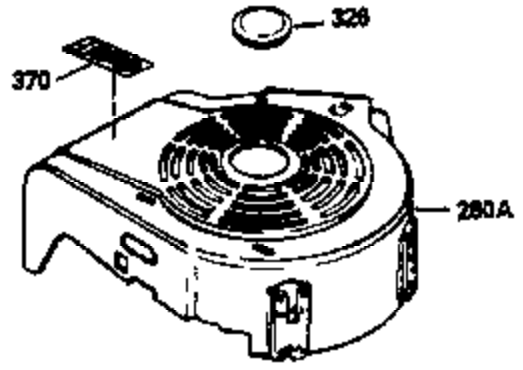

Ref #	Part Number	Qty	Description
151	31673		Cap, Lower valve spring
169	27234A		Gasket, Valve spring box cover
172	32755		Cover, Valve spring box
174	650128		Screw, 10-24 x 1/2"
178	29752		Nut & Lockwasher, 1/4-28
179	30593		Clip, Wire
182	6201		Screw, 1/4-28 x 7/8"
184	26756		* Gasket, Carburetor
185	31384A		Pipe, Intake (Incl. 224)
186	32653		Link, Governor spring
189	650839		Screw, 1/4-20 x 3/8"
190	35831		Lever, Brake
191	35015B		Bracket Assy., S.E. Brake (Incl. 195)
192	34966		Link, Control
193	34965		Spring, Extension
194	32309		Ring, Retaining
195	610973		Terminal Assy.
207	34336		Link, Throttle
223	650451		Screw, 1/4-20 x 1"
224	34690A		* Gasket, Intake pipe
238	650806		Screw, 10-32 x 5/8"
239	34338		* Gasket, Air cleaner
240	34858		Body, Air cleaner
246A	35605		Felt, Air cleaner
246D	35435		Filter, Pre-Air (Optional)
246	35604		Element, Air cleaner
260	35723		Housing, Blower
261	30200		Screw, 10-24 x 9/16"
262	650831		Screw, 1/4-20 x 15/32"
277	650795		Screw, 1/4-20 x 2-1/4" (Use as required)
285	35000		Hub, Starter
287	650884		Screw, 8-32 x 1/2"
290	30962		Fuel Line (Braided 32") (81 cm) (Use as req.)
290	34357		Fuel Line (Epichlorohydrin 6-3/4") (17 cm)
290	29774		Fuel Line(Braided 8-1/4")(21 cm)(Use as req.)
290	30705		Fuel Line (Braided 16") (40 cm) (Use as req.)
292	26460		Clamp, Fuel line
305	35577		Tube, Oil fill
306	34265		Gasket, Oil fill tube
307	35499		"O" Ring
309	650562		Screw, 10-32 x 1/2"
310	35578		Dipstick
313	34080		Spacer, Flywheel key
327	35392		Plug, Starter
350	35769		Primer Assy.
351	32180C		Line, Primer
354	35025		Staple (Not used on all models)
357	34985		Rope Stop & Staple Assy. (Incl. 354)
370A	34346		Decal, Instruction
370G	34387		Decal, Instruction (Optional)
379	631021		Inlet Needle, Seat & Clip Ass'y.
380	632524		Carburetor (Incl. 184) (Refer to Division 5, Section A, page A2-8 or Fiche 8A, Grid E-11 for breakdown)
390	590621		Rewind Starter (Refer to Division 5, Section C, page 34 or Fiche 8A, Grid G-5 for breakdown)
400	33740D		* Gasket Set (Incl. items marked *)
420	730225		SAE 30, 4-Cycle Engine Oil (Quart)

ILLUSTRATION SHOWS TYPICAL PARTS ONLY. ORDER BY PART NUMBER. PARTS NOT LISTED ARE SUPPLIED BY OEM.
VIEW 2 OF 3