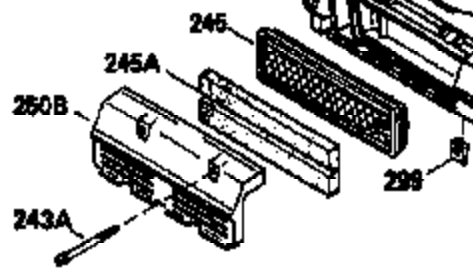

Ref #	Part Number	Qty	Description
151	31673		Cap, Lower valve spring
169	27234A		Gasket, Valve spring box cover
172	32755		Cover, Valve spring box
174	650128		Screw, 10-24 x 1/2"
178	29752		Nut & Lockwasher, 1/4-28
179	30593		Clip, Wire
182	6201		Screw, 1/4-28 x 7/8"
184	26756		* Gasket, Carburetor
185	31384A		Pipe, Intake (Incl. 224)
186	32653		Link, Governor spring
189	650839		Screw, 1/4-20 x 3/8"
190	35831		Lever, Brake
191	35015B		Bracket Assy., S.E. Brake (Incl. 195)
192	34966		Link, Control
193	34965		Spring, Extension
194	32309		Ring, Retaining
195	610973		Terminal Assy.
207	34336		Link, Throttle
223	650451		Screw, 1/4-20 x 1"
224	34690A		* Gasket, Intake pipe
238	650806		Screw, 10-32 x 5/8"
239	34338		* Gasket, Air cleaner
240	34858		Body, Air cleaner
246A	35605		Felt, Air cleaner
246D	35435		Filter, Pre-Air (Optional)
246	35604		Element, Air cleaner
260	35723		Housing, Blower
261	30200		Screw, 10-24 x 9/16"
262	650831		Screw, 1/4-20 x 15/32"
277	650795		Screw, 1/4-20 x 2-1/4" (Use as required)
285	35000		Hub, Starter
287	650884		Screw, 8-32 x 1/2"
290	30962		Fuel Line (Braided 32") (81 cm) (Use as req.)
290	34357		Fuel Line (Epichlorohydrin 6-3/4") (17 cm)
290	29774		Fuel Line(Braided 8-1/4")(21 cm)(Use as req.)
290	30705		Fuel Line (Braided 16") (40 cm) (Use as req.)
292	26460		Clamp, Fuel line
305	35577		Tube, Oil fill
306	34265		Gasket, Oil fill tube
307	35499		"O" Ring
309	650562		Screw, 10-32 x 1/2"
310	35578		Dipstick
313	34080		Spacer, Flywheel key
327	35392		Plug, Starter
350	35769		Primer Assy.
351	32180C		Line, Primer
354	35025		Staple (Not used on all models)
357	34985		Rope Stop & Staple Assy. (Incl. 354)
370A	34346		Decal, Instruction
370G	34387		Decal, Instruction (Optional)
379	631021		Inlet Needle, Seat & Clip Ass'y.
380	632524		Carburetor (Incl. 184) (Refer to Division 5, Section A, page A2-8 or Fiche 8A, Grid E-11 for breakdown)
390	590621		Rewind Starter (Refer to Division 5, Section C, page 34 or Fiche 8A, Grid G-5 for breakdown)
400	33740D		* Gasket Set (Incl. items marked *)
420	730225		SAE 30, 4-Cycle Engine Oil (Quart)

ILLUSTRATION SHOWS TYPICAL PARTS ONLY. ORDER BY PART NUMBER. PARTS NOT LISTED ARE SUPPLIED BY OEM.
VIEW 2 OF 3