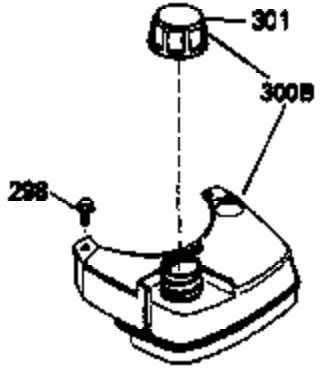

Ref #	Part Number	Qty	Description
151	31673		Cap, Lower valve spring
169	27234A		Gasket, Valve spring box cover
172	32755		Cover, Valve spring box
174	650128		Screw, 10-24 x 1/2"
178	29752		Nut & Lockwasher, 1/4-28
179	30593		Clip, Wire
182	6201		Screw, 1/4-28 x 7/8"
184	26756		* Gasket, Carburetor
185	31384A		Pipe, Intake (Incl. 224)
186	32653		Link, Governor spring
189	650839		Screw, 1/4-20 x 3/8"
190	35831		Lever, Brake
191	35015B		Bracket Assy., S.E. Brake (Incl. 195)
192	34966		Link, Control
193	34965		Spring, Extension
194	32309		Ring, Retaining
195	610973		Terminal Assy.
207	34336		Link, Throttle
223	650451		Screw, 1/4-20 x 1"
224	34690A		* Gasket, Intake pipe
238	650806		Screw, 10-32 x 5/8"
239	34338		* Gasket, Air cleaner
240	34858		Body, Air cleaner
246A	35605		Felt, Air cleaner
246D	35435		Filter, Pre-Air (Optional)
246	35604		Element, Air cleaner
260	35723		Housing, Blower
261	30200		Screw, 10-24 x 9/16"
262	650831		Screw, 1/4-20 x 15/32"
277	650795		Screw, 1/4-20 x 2-1/4" (Use as required)
285	35000		Hub, Starter
287	650884		Screw, 8-32 x 1/2"
290	30962		Fuel Line (Braided 32") (81 cm) (Use as req.)
290	34357		Fuel Line (Epichlorohydrin 6-3/4") (17 cm)
290	29774		Fuel Line(Braided 8-1/4")(21 cm)(Use as req.)
290	30705		Fuel Line (Braided 16") (40 cm) (Use as req.)
292	26460		Clamp, Fuel line
305	35577		Tube, Oil fill
306	34265		Gasket, Oil fill tube
307	35499		"O" Ring
309	650562		Screw, 10-32 x 1/2"
310	35578		Dipstick
313	34080		Spacer, Flywheel key
327	35392		Plug, Starter
350	35769		Primer Assy.
351	32180C		Line, Primer
354	35025		Staple (Not used on all models)
357	34985		Rope Stop & Staple Assy. (Incl. 354)
370A	34346		Decal, Instruction
370G	34387		Decal, Instruction (Optional)
379	631021		Inlet Needle, Seat & Clip Ass'y.
380	632524		Carburetor (Incl. 184) (Refer to Division 5, Section A, page A2-8 or Fiche 8A, Grid E-11 for breakdown)
390	590621		Rewind Starter (Refer to Division 5, Section C, page 34 or Fiche 8A, Grid G-5 for breakdown)
400	33740D		* Gasket Set (Incl. items marked *)
420	730225		SAE 30, 4-Cycle Engine Oil (Quart)

ILLUSTRATION SHOWS TYPICAL PARTS ONLY. ORDER BY PART NUMBER. PARTS NOT LISTED ARE SUPPLIED BY OEM.
VIEW 2 OF 3