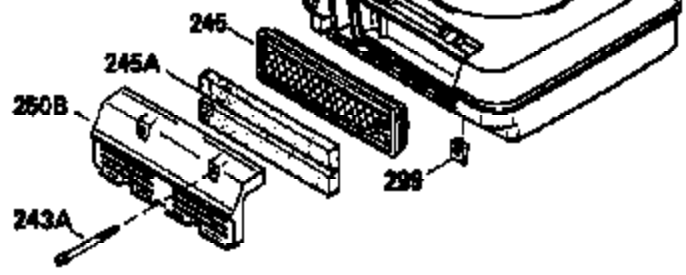

ILLUSTRATION SHOWS TYPICAL PARTS ONLY. ORDER BY PART NUMBER. PARTS NOT LISTED ARE SUPPLIED BY OEM.
VIEW 2 OF 3

Ref #	Part Number	Qty	Description
12A	34695		Elbow, Breather tube
92	650815		Washer, Belleville
191	35040B		Bracket Assy., S.E. Brake (Incl. 195)
238	650932		Screw, 10-32 x 49/64"
245	35066		Filter, Air cleaner
246D	35435		Filter, Pre-Air (Optional)
250A	35065		Cover Assy., Air cleaner
287	650884		Screw, 8-32 x 1/2"
298	28763		Screw, 10-32 x 35/64"
300B	34369A		Fuel Tank (Incl. 292 & 301A)
301A	35355		Fuel Cap (Use as required)
354	35025		Staple (Not used on all models)
357	34985		Rope Stop & Staple Assy. (Incl. 354)
370G	34387		Decal, Instruction (Optional)
390	590621		Rewind Starter (Refer to Division 5, Section C, page 34 or Fiche 8A, Grid G-5 for breakdown)