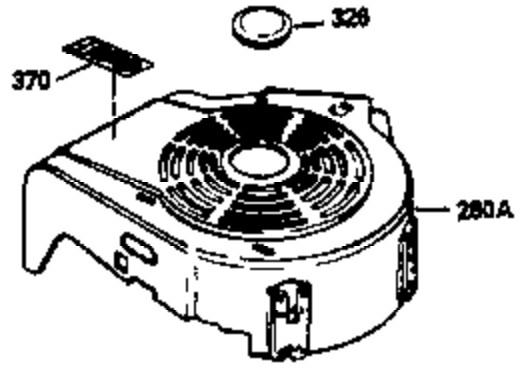

ILLUSTRATION SHOWS TYPICAL PARTS ONLY. ORDER BY PART NUMBER. PARTS NOT LISTED ARE SUPPLIED BY OEM.
VIEW 2 OF 3

Ref #	Part Number	Qty	Description
12A	34695		Elbow, Breather tube
92	650815		Washer, Belleville
191	35040B		Bracket Assy., S.E. Brake (Incl. 195)
238	650932		Screw, 10-32 x 49/64"
245	35066		Filter, Air cleaner
246D	35435		Filter, Pre-Air (Optional)
250A	35065		Cover Assy., Air cleaner
287	650884		Screw, 8-32 x 1/2"
298	28763		Screw, 10-32 x 35/64"
300B	34369A		Fuel Tank (Incl. 292 & 301A)
301A	35355		Fuel Cap (Use as required)
354	35025		Staple (Not used on all models)
357	34985		Rope Stop & Staple Assy. (Incl. 354)
370G	34387		Decal, Instruction (Optional)
390	590621		Rewind Starter (Refer to Division 5, Section C, page 34 or Fiche 8A, Grid G-5 for breakdown)