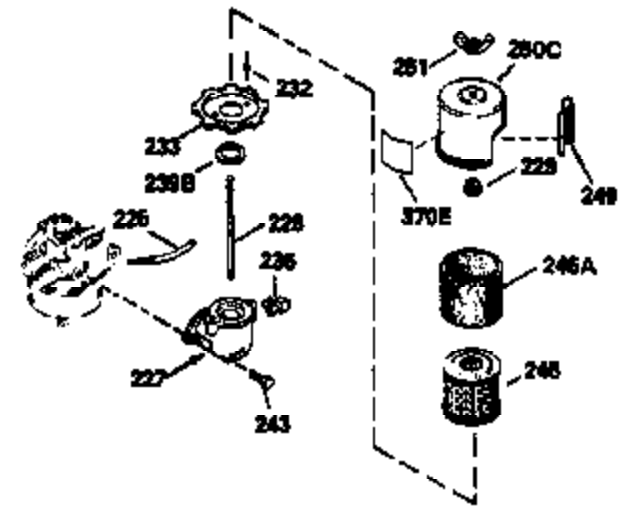

ILLUSTRATION SHOWS TYPICAL PARTS ONLY. ORDER BY PART NUMBER. PARTS NOT LISTED ARE SUPPLIED BY OEM.

VIEW 3 OF 3

Ref #	Part Number	Qty	Description
12A	34695		Elbow, Breather tube
19	31361		Spring, Extension
69	35261		* Gasket, Mounting flange
92	650815		Washer, Belleville
182	6201		Screw, 1/4-28 x 7/8"
185	31384A		Pipe, Intake (Incl. 224)
186	32653		Link, Governor spring
191	35040B		Bracket Assy., S.E. Brake (Incl. 195)
216	33086		Lever, Speed adjusting
223	650451		Screw, 1/4-20 x 1"
238	650932		Screw, 10-32 x 49/64"
241	35797		Collar, Air cleaner
245	35066		Filter, Air cleaner
246D	35435		Filter, Pre-Air (Optional)
250A	35065		Cover Assy., Air cleaner
275A	34613		Muffler
276	33753		Plate, Locking
277A	30063		Screw, Torx T-30, 1/4-20 x 1/2" (Use as req.)
277	650795		Screw, 1/4-20 x 2-1/4" (Use as requir ed)
354	35025		Staple (Not used on all models)
357	34985		Rope Stop & Staple Assy. (Incl. 354)
370G	34387		Decal, Instruction (Optional)
410	730574		Opt.Debris Screen Kit (Incl.370G,411, 412,413)
411	35596		Debris Screen (Optional)
412	35597		Debris Screen Bracket (Optional)
413	650910		Screw, 8-32 x 1/4 (Optional)
415	730162		Muffler Adapter Kit(In.274,277A)(Use as req.)