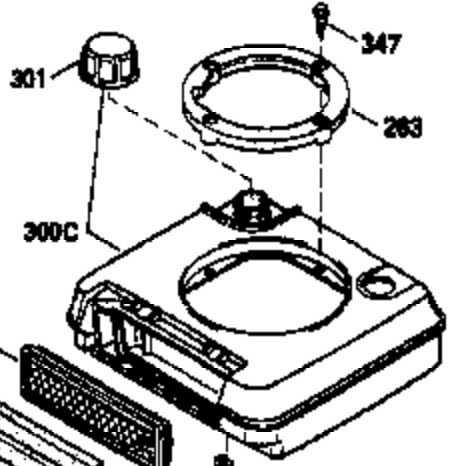

ILLUSTRATION SHOWS TYPICAL PARTS ONLY. ORDER BY PART NUMBER. PARTS NOT LISTED ARE SUPPLIED BY OEM.
VIEW 2 OF 3

Ref #	Part Number	Qty	Description
12A	34695		Elbow, Breather tube
92	650815		Washer, Belleville
191	35040B		Bracket Assy., S.E. Brake (Incl. 195)
238	650932		Screw, 10-32 x 49/64"
245	35066		Filter, Air cleaner
246D	35435		Filter, Pre-Air (Optional)
250A	35065		Cover Assy., Air cleaner
287	650884		Screw, 8-32 x 1/2"
298	28763		Screw, 10-32 x 35/64"
300B	34369A		Fuel Tank (Incl. 292 & 301A)
301A	35355		Fuel Cap (Use as required)
354	35025		Staple (Not used on all models)
357	34985		Rope Stop & Staple Assy. (Incl. 354)
370G	34387		Decal, Instruction (Optional)
390	590621		Rewind Starter (Refer to Division 5, Section C, page 34 or Fiche 8A, Grid G-5 for breakdown)