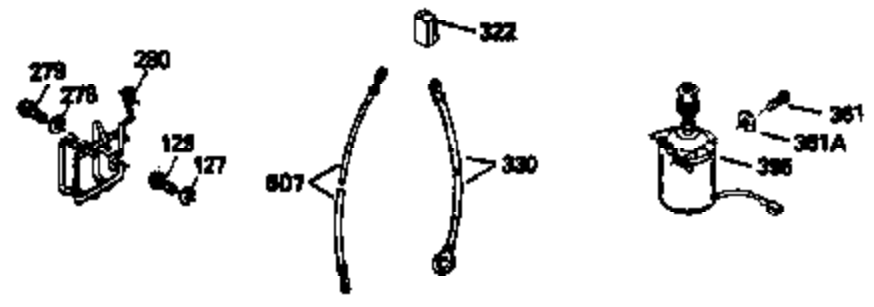

ILLUSTRATION SHOWS TYPICAL PARTS ONLY. ORDER BY PART NUMBER. PARTS NOT LISTED ARE SUPPLIED BY OEM.

VIEW 3 OF 3

Ref #	Part Number	Qty	Description
12A	34695		Elbow, Breather tube
19	31361		Spring, Extension
69	35261		* Gasket, Mounting flange
92	650815		Washer, Belleville
182	6201		Screw, 1/4-28 x 7/8"
185	31384A		Pipe, Intake (Incl. 224)
186	32653		Link, Governor spring
191	35040B		Bracket Assy., S.E. Brake (Incl. 195)
216	33086		Lever, Speed adjusting
223	650451		Screw, 1/4-20 x 1"
238	650932		Screw, 10-32 x 49/64"
241	35797		Collar, Air cleaner
245	35066		Filter, Air cleaner
246D	35435		Filter, Pre-Air (Optional)
250A	35065		Cover Assy., Air cleaner
275A	34613		Muffler
276	33753		Plate, Locking
277A	30063		Screw, Torx T-30, 1/4-20 x 1/2" (Use as req.)
277	650795		Screw, 1/4-20 x 2-1/4" (Use as requir ed)
354	35025		Staple (Not used on all models)
357	34985		Rope Stop & Staple Assy. (Incl. 354)
370G	34387		Decal, Instruction (Optional)
410	730574		Opt.Debris Screen Kit (Incl.370G,411, 412,413)
411	35596		Debris Screen (Optional)
412	35597		Debris Screen Bracket (Optional)
413	650910		Screw, 8-32 x 1/4 (Optional)
415	730162		Muffler Adapter Kit(In.274,277A)(Use as req.)