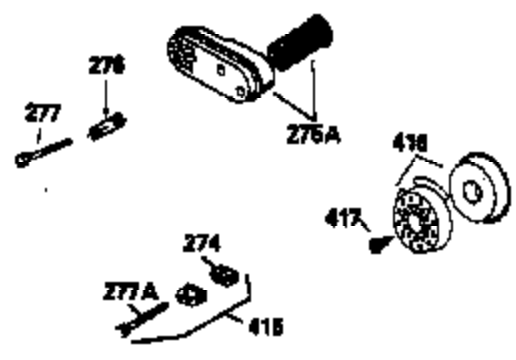

ILLUSTRATION SHOWS TYPICAL PARTS ONLY. ORDER BY PART NUMBER. PARTS NOT LISTED ARE SUPPLIED BY OEM.

VIEW 3 OF 3

Ref #	Part Number	Qty	Description
12A	34695		Elbow, Breather tube
19	31361		Spring, Extension
69	35261		* Gasket, Mounting flange
92	650815		Washer, Belleville
182	6201		Screw, 1/4-28 x 7/8"
185	31384A		Pipe, Intake (Incl. 224)
186	32653		Link, Governor spring
191	35040B		Bracket Assy., S.E. Brake (Incl. 195)
216	33086		Lever, Speed adjusting
223	650451		Screw, 1/4-20 x 1"
238	650932		Screw, 10-32 x 49/64"
241	35797		Collar, Air cleaner
245	35066		Filter, Air cleaner
246D	35435		Filter, Pre-Air (Optional)
250A	35065		Cover Assy., Air cleaner
275A	34613		Muffler
276	33753		Plate, Locking
277A	30063		Screw, Torx T-30, 1/4-20 x 1/2" (Use as req.)
277	650795		Screw, 1/4-20 x 2-1/4" (Use as requir ed)
354	35025		Staple (Not used on all models)
357	34985		Rope Stop & Staple Assy. (Incl. 354)
370G	34387		Decal, Instruction (Optional)
410	730574		Opt.Debris Screen Kit (Incl.370G,411, 412,413)
411	35596		Debris Screen (Optional)
412	35597		Debris Screen Bracket (Optional)
413	650910		Screw, 8-32 x 1/4 (Optional)
415	730162		Muffler Adapter Kit(In.274,277A)(Use as req.)