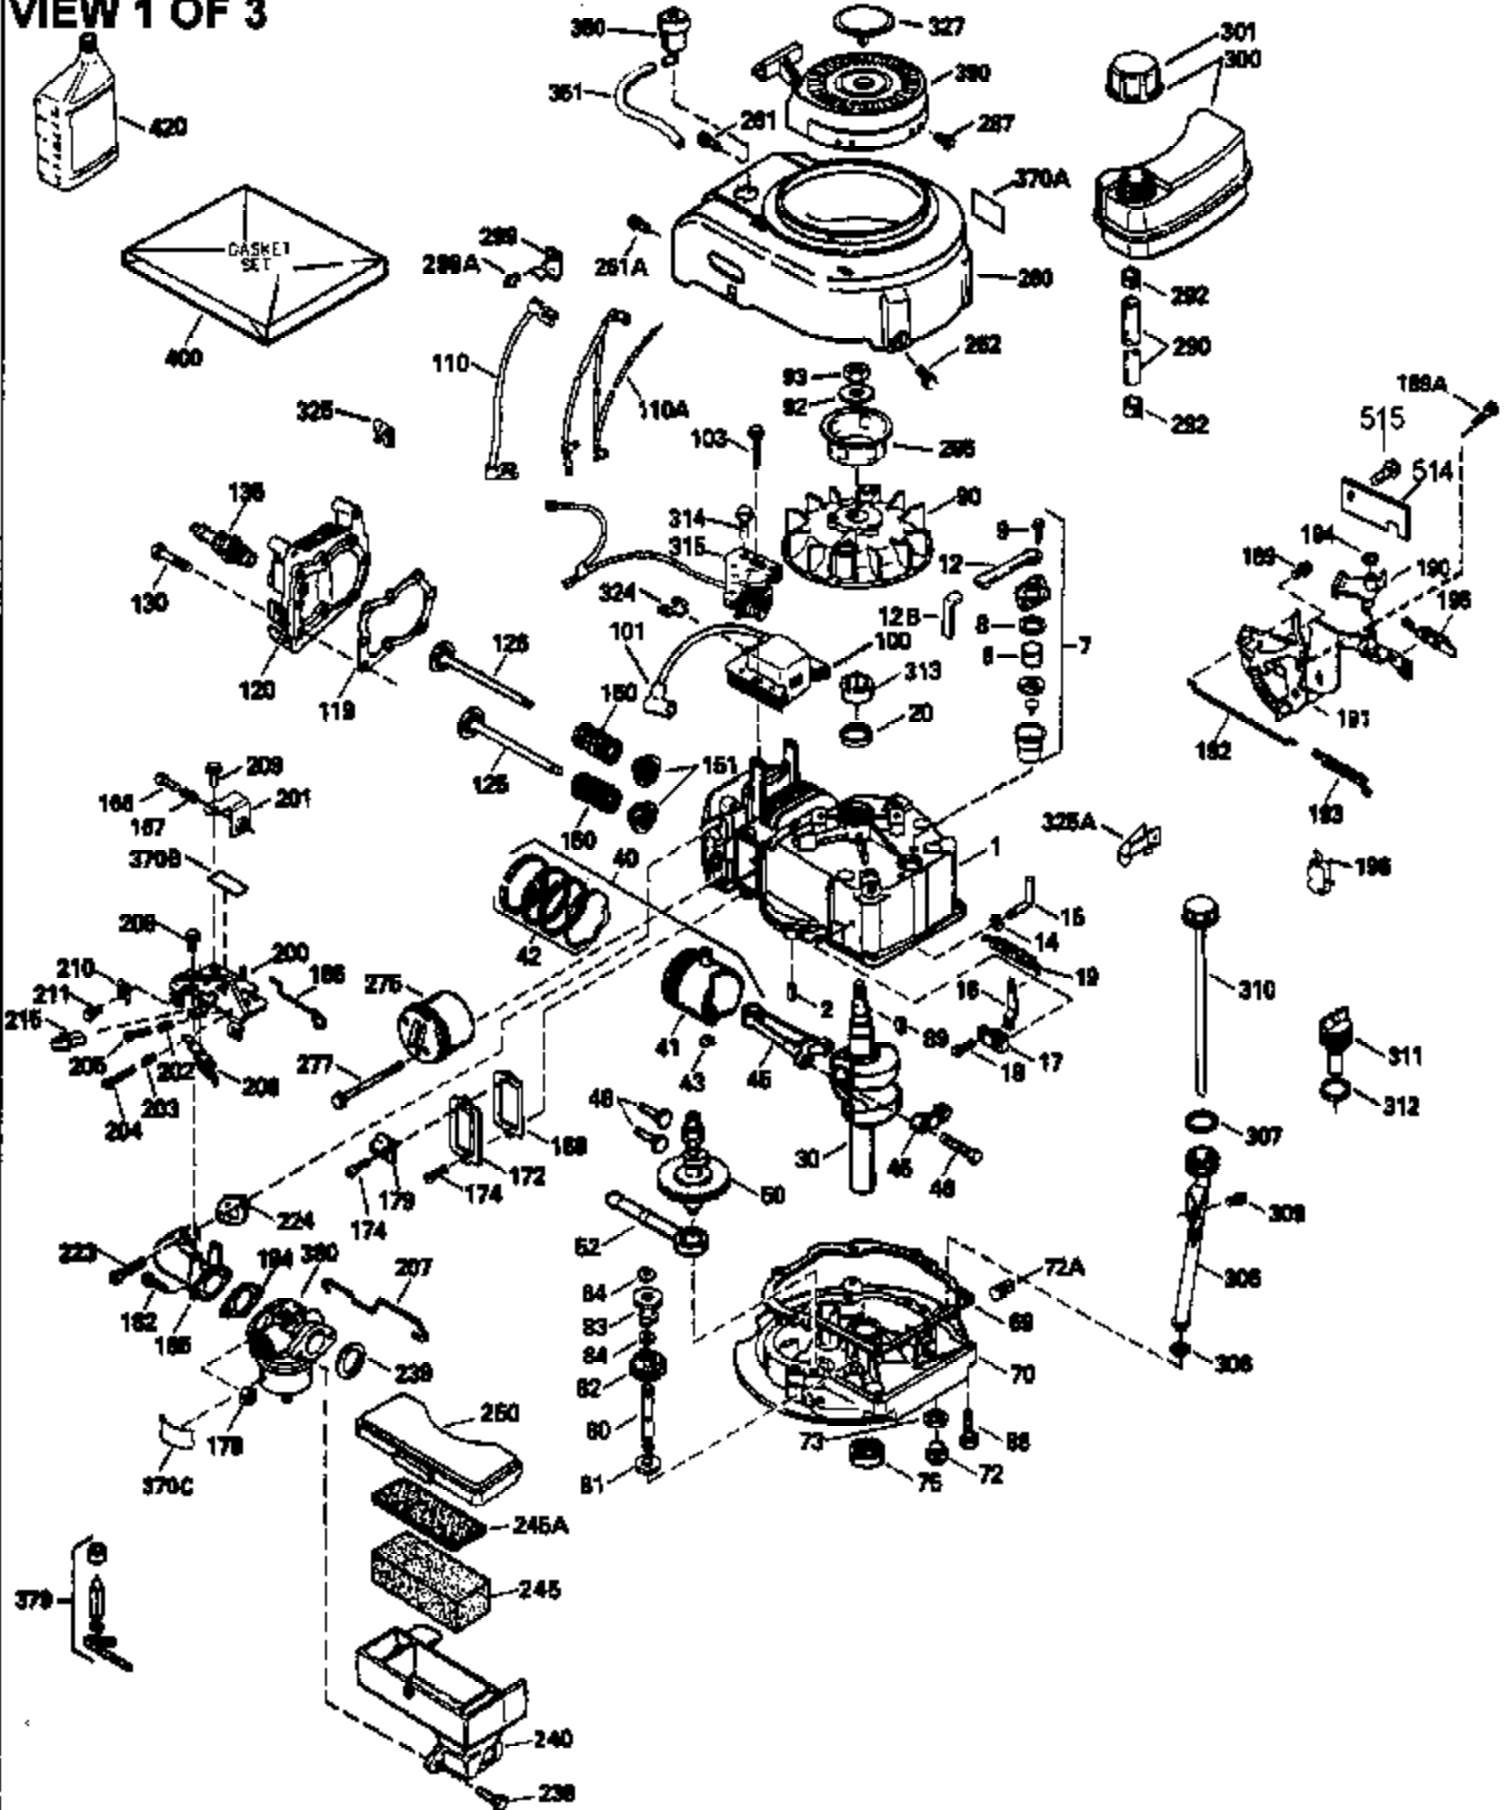

ILLUSTRATION SHOWS TYPICAL PARTS ONLY. ORDER BY PART NUMBER. PARTS NOT LISTED ARE SUPPLIED BY OEM.

VIEW 1 OF 3

Ref #	Part Number	Qty	Description
1	33968B		Cylinder (Incl. 2 & 20) (2-13/16" Bore)
2	26727		Pin, Dowel
6	33734		Element, Breather
7	34214A		Breather Assy. (Incl. 6, 8, 9, 12 & 1 2A)
8	33735		* Gasket, Breather
9	30200		Screw, 10-24 x 9/16"
12	33886		Tube, Breather
12A	34695		Elbow, Breather tube
14	28277		Washer, Flat
15	30589		Rod, Governor (Incl. 14)
16	31383A		Lever, Governor
17	31335		Clamp, Governor lever
18	650548		Screw, 8-32 x 5/16"
19	31361		Spring, Extension
20	32600		Seal, Oil
30	35801		Crankshaft
40	34535		Piston, Pin & Ring Set (Std.) (2-13/16" Bore)
40	34536		Piston, Pin & Ring Set (.010" OS)
40	34537		Piston, Pin & Ring Set (.020" OS)
41	33562B		Piston & Pin Ass'y.(Incl.43)(Std.)(2- 13/16")
41	33563B		Piston & Pin Ass'y. (Incl. 43) (.010" OS)
41	33564B		Piston & Pin Ass'y. (Incl. 43) (.020" OS)
42	33567		Ring Set (Std.) (2-13/16" Bore)
42	33568		Ring Set (.010" OS)
42	33569		Ring Set (.020" OS)
43	20381		Ring, Piston pin retaining
45	32875		Rod Assy., Connecting (Incl. 46)
46	32610A		Bolt, Connecting rod
48	27241		Lifter, Valve
50	33553		Camshaft (MCR)
52	29914		Oil Pump Assy.
69	35261		* Gasket, Mounting flange
70	34311C		Flange Ass'y. (Incl. 72, 72A, 73, 75 & 80)
72	30572		Plug, Oil drain (Incl. 73)
73	28833		* Drain Plug Gasket (Not req. W/plastic plug)
75	27897		Seal, Oil
80	30574		Shaft, Governor
81	30590A		Washer, Flat
82	30591		Gear Assy., Governor (Incl. 81)
83	30588A		Spool, Governor
84	29193		Ring, Retaining
86	650488		Screw, 1/4-20 x 1-1/4"
89	611004		Flywheel Key
90	611109		Flywheel
92	650815		Washer, Belleville
93	650816		Nut, Flywheel
100	34443A		Solid State Ignition
101	610118		Cover, Spark plug
103	650814		Screw, Torx T-15, 10-24 x 1"
110	34961		Ground Wire
119	33554A		* Gasket, Head
120	34342		Head, Cylinder
125	29314B		Intake Valve (Std.) (Incl. 151) (Conventional Ports)
125	29315C		Intake Valve (1/32" OS) (Incl. 151) (Conventional Ports)
126	29313C		Exhaust Valve (Std.) (Incl. 151) (Conventional Ports)
126	29315C		Exhaust Valve (1/32" OS) (Incl. 151) (Conventional Ports)
130	6021A		Screw, 5/16-18 x 1-1/2"
135	35395		Resistor Spark Plug (RJ19LM)