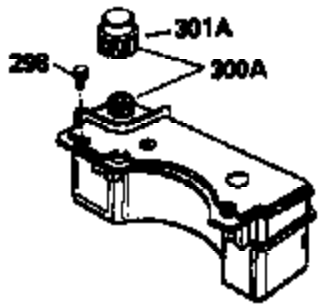

ILLUSTRATION SHOWS TYPICAL PARTS ONLY. ORDER BY PART NUMBER. PARTS NOT LISTED ARE SUPPLIED BY OEM.
VIEW 2 OF 3

Ref #	Part Number	Qty	Description
12A	34695		Elbow, Breather tube
92	650815		Washer, Belleville
191	35040B		Bracket Assy., S.E. Brake (Incl. 195)
238	650932		Screw, 10-32 x 49/64"
245	35066		Filter, Air cleaner
246D	35435		Filter, Pre-Air (Optional)
250A	35065		Cover Assy., Air cleaner
287	650884		Screw, 8-32 x 1/2"
298	28763		Screw, 10-32 x 35/64"
300B	34369A		Fuel Tank (Incl. 292 & 301A)
301A	35355		Fuel Cap (Use as required)
354	35025		Staple (Not used on all models)
357	34985		Rope Stop & Staple Assy. (Incl. 354)
370G	34387		Decal, Instruction (Optional)
390	590621		Rewind Starter (Refer to Division 5, Section C, page 34 or Fiche 8A, Grid G-5 for breakdown)