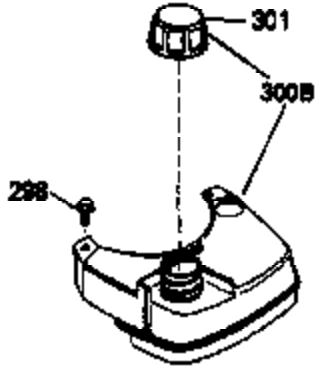

ILLUSTRATION SHOWS TYPICAL PARTS ONLY. ORDER BY PART NUMBER. PARTS NOT LISTED ARE SUPPLIED BY OEM.
VIEW 2 OF 3

Ref #	Part Number	Qty	Description
12A	34695		Elbow, Breather tube
92	650815		Washer, Belleville
191	35040B		Bracket Assy., S.E. Brake (Incl. 195)
238	650932		Screw, 10-32 x 49/64"
245	35066		Filter, Air cleaner
246D	35435		Filter, Pre-Air (Optional)
250A	35065		Cover Assy., Air cleaner
287	650884		Screw, 8-32 x 1/2"
298	28763		Screw, 10-32 x 35/64"
300B	34369A		Fuel Tank (Incl. 292 & 301A)
301A	35355		Fuel Cap (Use as required)
354	35025		Staple (Not used on all models)
357	34985		Rope Stop & Staple Assy. (Incl. 354)
370G	34387		Decal, Instruction (Optional)
390	590621		Rewind Starter (Refer to Division 5, Section C, page 34 or Fiche 8A, Grid G-5 for breakdown)