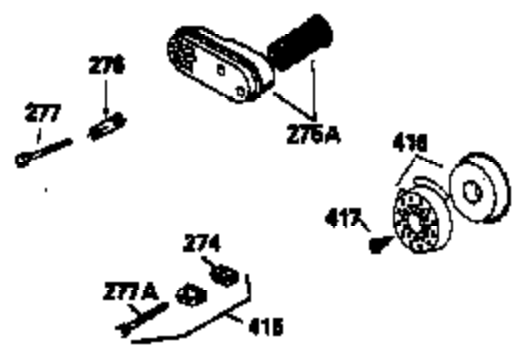

ILLUSTRATION SHOWS TYPICAL PARTS ONLY. ORDER BY PART NUMBER. PARTS NOT LISTED ARE SUPPLIED BY OEM.

VIEW 3 OF 3

Ref #	Part Number	Qty	Description
19	31361		Spring, Extension
69	35261		* Gasket, Mounting flange
92	650815		Washer, Belleville
182	6201		Screw, 1/4-28 x 7/8"
185	33004A		Pipe, Intake (Incl. 224)
186	34358		Link, Governor spring
223	650451		Screw, 1/4-20 x 1"
238	650932		Screw, 10-32 x 49/64"
241	35797		Collar, Air cleaner
245	35066		Filter, Air cleaner
246D	35435		Filter, Pre-Air (Optional)
250A	35065		Cover Assy., Air cleaner
275A	34613		Muffler
276	33753		Plate, Locking
277	650795		Screw, 1/4-20 x 2-1/4" (Use as required)
277A	30063		Screw, Torx T-30, 1/4-20 x 1/2" (Use as req.)
354	35025		Staple (Not used on all models)
357	34985		Rope Stop & Staple Assy. (Incl. 354)
370A	35391		Decal, Instruction
370G	34387		Decal, Instruction (Optional)
410	730574		Opt.Debris Screen Kit (Incl.370G,411, 412,413)
411	35596		Debris Screen (Optional)
412	35597		Debris Screen Bracket (Optional)
413	650910		Screw, 8-32 x 1/4 (Optional)
415	730162		Muffler Adapter Kit(In.274,277A)(Use as req.)