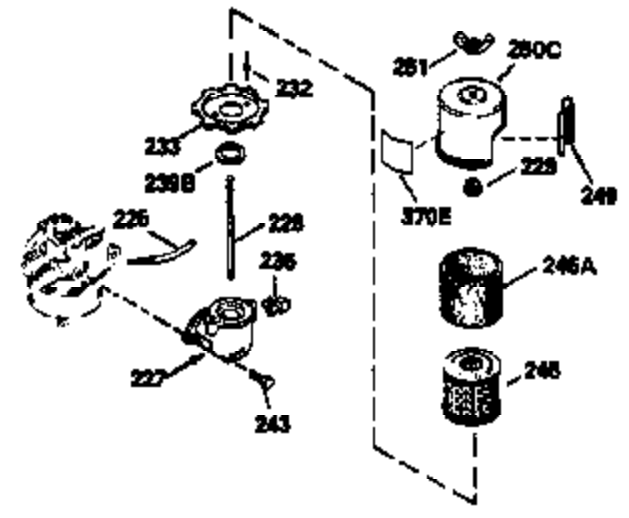

ILLUSTRATION SHOWS TYPICAL PARTS ONLY. ORDER BY PART NUMBER. PARTS NOT LISTED ARE SUPPLIED BY OEM.

VIEW 3 OF 3

Ref #	Part Number	Qty	Description
19	31361		Spring, Extension
69	35261		* Gasket, Mounting flange
92	650815		Washer, Belleville
182	6201		Screw, 1/4-28 x 7/8"
185	33004A		Pipe, Intake (Incl. 224)
186	34358		Link, Governor spring
223	650451		Screw, 1/4-20 x 1"
238	650932		Screw, 10-32 x 49/64"
241	35797		Collar, Air cleaner
245	35066		Filter, Air cleaner
246D	35435		Filter, Pre-Air (Optional)
250A	35065		Cover Assy., Air cleaner
275A	34613		Muffler
276	33753		Plate, Locking
277	650795		Screw, 1/4-20 x 2-1/4" (Use as required)
277A	30063		Screw, Torx T-30, 1/4-20 x 1/2" (Use as req.)
354	35025		Staple (Not used on all models)
357	34985		Rope Stop & Staple Assy. (Incl. 354)
370A	35391		Decal, Instruction
370G	34387		Decal, Instruction (Optional)
410	730574		Opt.Debris Screen Kit (Incl.370G,411, 412,413)
411	35596		Debris Screen (Optional)
412	35597		Debris Screen Bracket (Optional)
413	650910		Screw, 8-32 x 1/4 (Optional)
415	730162		Muffler Adapter Kit(In.274,277A)(Use as req.)