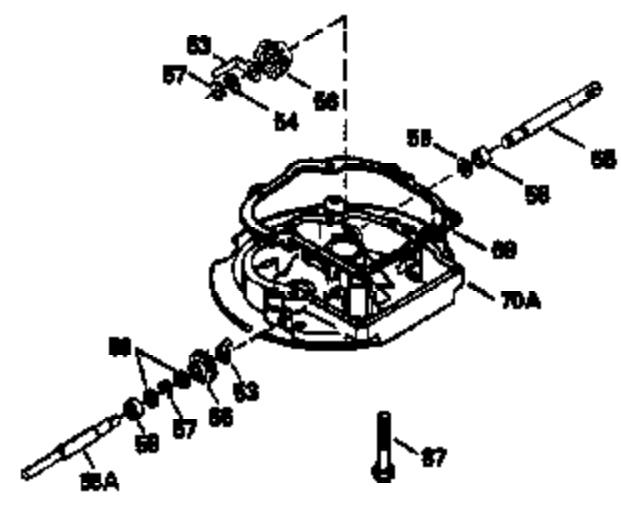

ILLUSTRATION SHOWS TYPICAL PARTS ONLY. ORDER BY PART NUMBER. PARTS NOT LISTED ARE SUPPLIED BY OEM.

VIEW 3 OF 3

Ref #	Part Number	Qty	Description
19	31361		Spring, Extension
69	35261		* Gasket, Mounting flange
92	650815		Washer, Belleville
182	6201		Screw, 1/4-28 x 7/8"
185	33004A		Pipe, Intake (Incl. 224)
186	34358		Link, Governor spring
223	650451		Screw, 1/4-20 x 1"
238	650932		Screw, 10-32 x 49/64"
241	35797		Collar, Air cleaner
245	35066		Filter, Air cleaner
246D	35435		Filter, Pre-Air (Optional)
250A	35065		Cover Assy., Air cleaner
275A	34613		Muffler
276	33753		Plate, Locking
277	650795		Screw, 1/4-20 x 2-1/4" (Use as required)
277A	30063		Screw, Torx T-30, 1/4-20 x 1/2" (Use as req.)
354	35025		Staple (Not used on all models)
357	34985		Rope Stop & Staple Assy. (Incl. 354)
370A	35391		Decal, Instruction
370G	34387		Decal, Instruction (Optional)
410	730574		Opt.Debris Screen Kit (Incl.370G,411, 412,413)
411	35596		Debris Screen (Optional)
412	35597		Debris Screen Bracket (Optional)
413	650910		Screw, 8-32 x 1/4 (Optional)
415	730162		Muffler Adapter Kit(In.274,277A)(Use as req.)