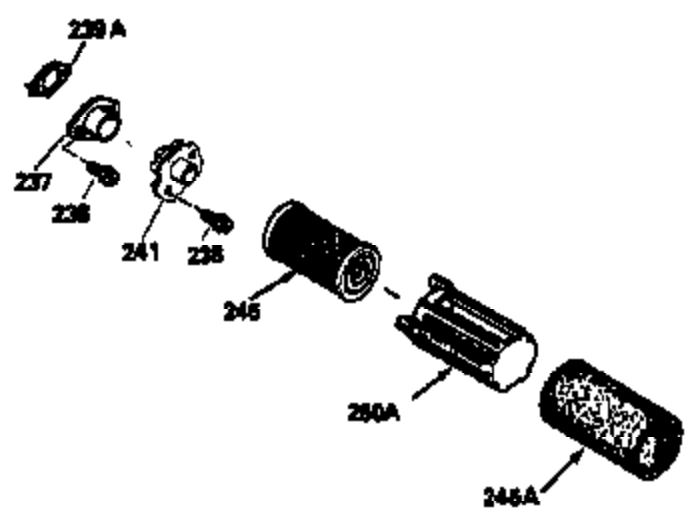

ILLUSTRATION SHOWS TYPICAL PARTS ONLY. ORDER BY PART NUMBER. PARTS NOT LISTED ARE SUPPLIED BY OEM.

VIEW 3 OF 3

Ref #	Part Number	Qty	Description
19	31361		Spring, Extension
69	35261		* Gasket, Mounting flange
92	650815		Washer, Belleville
182	6201		Screw, 1/4-28 x 7/8"
185	33004A		Pipe, Intake (Incl. 224)
186	34358		Link, Governor spring
223	650451		Screw, 1/4-20 x 1"
238	650932		Screw, 10-32 x 49/64"
241	35797		Collar, Air cleaner
245	35066		Filter, Air cleaner
246D	35435		Filter, Pre-Air (Optional)
250A	35065		Cover Assy., Air cleaner
275A	34613		Muffler
276	33753		Plate, Locking
277	650795		Screw, 1/4-20 x 2-1/4" (Use as required)
277A	30063		Screw, Torx T-30, 1/4-20 x 1/2" (Use as req.)
354	35025		Staple (Not used on all models)
357	34985		Rope Stop & Staple Assy. (Incl. 354)
370A	35391		Decal, Instruction
370G	34387		Decal, Instruction (Optional)
410	730574		Opt.Debris Screen Kit (Incl.370G,411, 412,413)
411	35596		Debris Screen (Optional)
412	35597		Debris Screen Bracket (Optional)
413	650910		Screw, 8-32 x 1/4 (Optional)
415	730162		Muffler Adapter Kit(In.274,277A)(Use as req.)