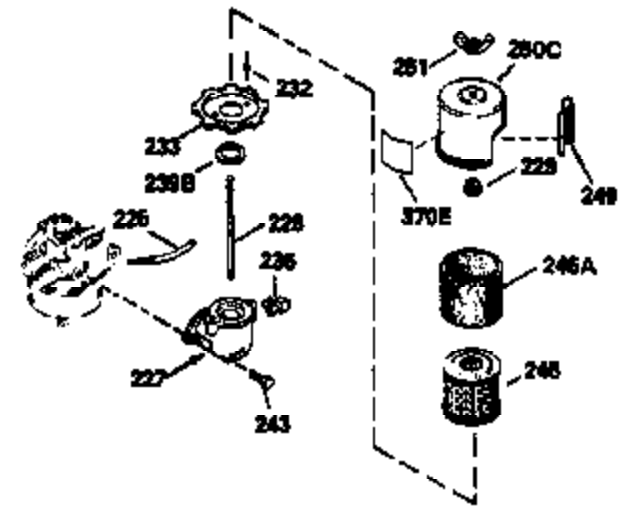

ILLUSTRATION SHOWS TYPICAL PARTS ONLY. ORDER BY PART NUMBER. PARTS NOT LISTED ARE SUPPLIED BY OEM.

VIEW 3 OF 3

Ref #	Part Number	Qty	Description
	RPMHigh		2900 to 3200
	RPMLow		2450 to 2750
19	31361	1	Extension Spring
69	35261	1	* Mounting Flange Gasket
92	650815	1	Belleville Washer
182	6201	2	Screw, 1/4-28 x 7/8"
185	31384A	1	Intake Pipe (Incl. 224)
186	34358	1	Governor Link
191	35040B	1	S.E. Brake Bracket (Incl. 195)
223	650451	2	Screw, 1/4-20 x 1"
238	650932	2	Screw, 10-32 x 49/64"
241	35797	1	Air Cleaner Collar
245	35066	1	Air Cleaner Filter
250	35065	1	Air Cleaner Cover
276	33753	1	Locking Plate
277	650795	2	Screw, 1/4-20 x 2-1/4"
416	391022	1	Spark Arrestor Screen (Optional)