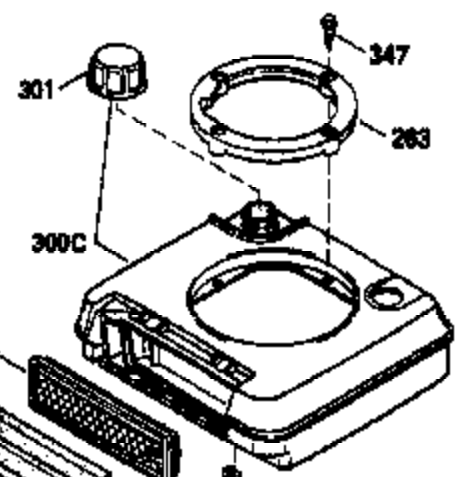

ILLUSTRATION SHOWS TYPICAL PARTS ONLY. ORDER BY PART NUMBER. PARTS NOT LISTED ARE SUPPLIED BY OEM.
VIEW 2 OF 3

Ref #	Part Number	Qty	Description
	RPMHigh		2900 to 3200
	RPMLow		2450 to 2750
92	650815	1	Belleville Washer
191	35040B	1	S.E. Brake Bracket (Incl. 195)
238	650932	2	Screw, 10-32 x 49/64"
245	35066	1	Air Cleaner Filter
287	650884	2	Screw, 8-32 x 1/2"
298	28763	3	Screw, 10-32 x 35/64"
301	35355	1	Fuel Cap
370	35167	1	Instruction Decal
390	590686	1	Rewind Starter