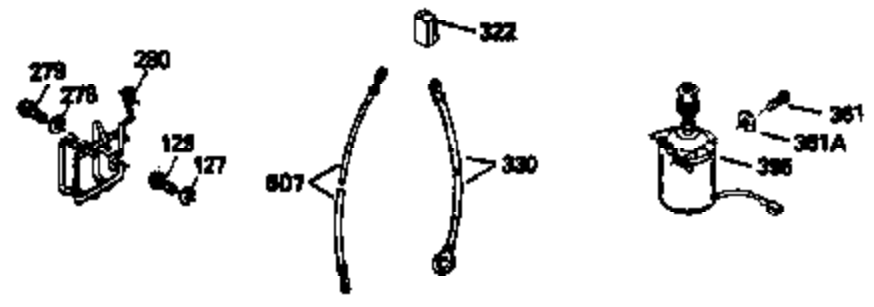

ILLUSTRATION SHOWS TYPICAL PARTS ONLY. ORDER BY PART NUMBER. PARTS NOT LISTED ARE SUPPLIED BY OEM.

VIEW 3 OF 3

Ref #	Part Number	Qty	Description
	RPMHigh		2900 to 3200
	RPMLow		2450 to 2750
19	31361	1	Extension Spring
69	35261	1	* Mounting Flange Gasket
92	650815	1	Belleville Washer
182	6201	2	Screw, 1/4-28 x 7/8"
185	31384A	1	Intake Pipe (Incl. 224)
186	34358	1	Governor Link
191	35040B	1	S.E. Brake Bracket (Incl. 195)
223	650451	2	Screw, 1/4-20 x 1"
238	650932	2	Screw, 10-32 x 49/64"
241	35797	1	Air Cleaner Collar
245	35066	1	Air Cleaner Filter
250	35065	1	Air Cleaner Cover
276	33753	1	Locking Plate
277	650795	2	Screw, 1/4-20 x 2-1/4"
416	391022	1	Spark Arrestor Screen (Optional)