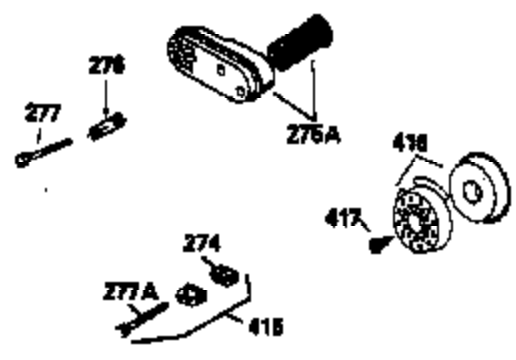

ILLUSTRATION SHOWS TYPICAL PARTS ONLY. ORDER BY PART NUMBER. PARTS NOT LISTED ARE SUPPLIED BY OEM.

VIEW 3 OF 3

Ref #	Part Number	Qty	Description
	RPMHigh		2900 to 3200
	RPMLow		2450 to 2750
19	31361	1	Extension Spring
69	35261	1	* Mounting Flange Gasket
92	650815	1	Belleville Washer
182	6201	2	Screw, 1/4-28 x 7/8"
185	31384A	1	Intake Pipe (Incl. 224)
186	34358	1	Governor Link
191	35040B	1	S.E. Brake Bracket (Incl. 195)
223	650451	2	Screw, 1/4-20 x 1"
238	650932	2	Screw, 10-32 x 49/64"
241	35797	1	Air Cleaner Collar
245	35066	1	Air Cleaner Filter
250	35065	1	Air Cleaner Cover
276	33753	1	Locking Plate
277	650795	2	Screw, 1/4-20 x 2-1/4"
416	391022	1	Spark Arrestor Screen (Optional)