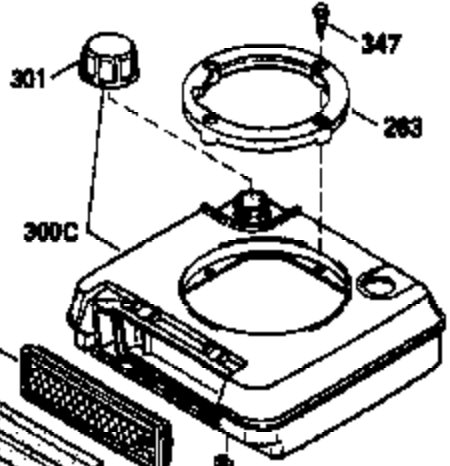

ILLUSTRATION SHOWS TYPICAL PARTS ONLY. ORDER BY PART NUMBER. PARTS NOT LISTED ARE SUPPLIED BY OEM.
VIEW 2 OF 3

Ref #	Part Number	Qty	Description
	RPMHigh		2700 to 3000
	RPMLow		0000
92	650815	1	Belleville Washer
191	35039B	1	S.E. Brake Bracket (Incl. 195)
238	650806	2	Screw, 10-32 x 5/8"
245	34340	1	Air Cleaner Filter
287	650884	2	Screw, 8-32 x 1/2"
298	28763	3	Screw, 10-32 x 35/64"
301	33032	1	Fuel Cap
357	34985	1	Starter Rope Retainer
370	34346	1	Lubrication Decal
390	590686	1	Rewind Starter