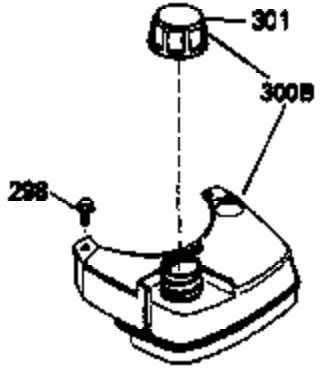

ILLUSTRATION SHOWS TYPICAL PARTS ONLY. ORDER BY PART NUMBER. PARTS NOT LISTED ARE SUPPLIED BY OEM.
VIEW 2 OF 3

Ref #	Part Number	Qty	Description
	RPMHigh		2700 to 3000
	RPMLow		0000
92	650815	1	Belleville Washer
191	35039B	1	S.E. Brake Bracket (Incl. 195)
238	650806	2	Screw, 10-32 x 5/8"
245	34340	1	Air Cleaner Filter
287	650884	2	Screw, 8-32 x 1/2"
298	28763	3	Screw, 10-32 x 35/64"
301	33032	1	Fuel Cap
357	34985	1	Starter Rope Retainer
370	34346	1	Lubrication Decal
390	590686	1	Rewind Starter