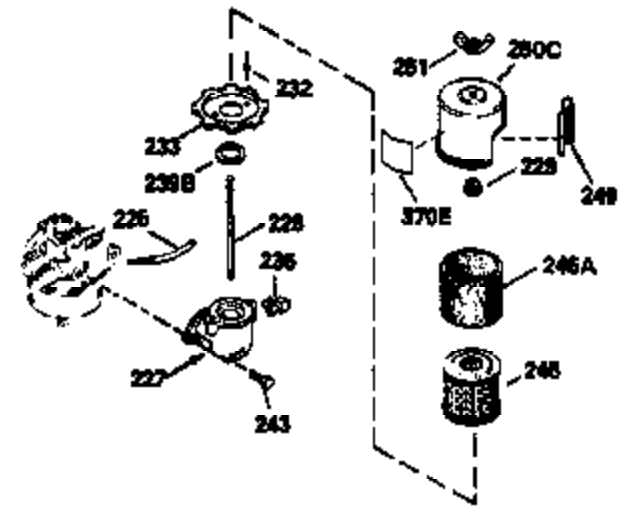

ILLUSTRATION SHOWS TYPICAL PARTS ONLY. ORDER BY PART NUMBER. PARTS NOT LISTED ARE SUPPLIED BY OEM.

VIEW 3 OF 3

Ref #	Part Number	Qty	Description
	RPMHigh		3000 to 3300
	RPMLow		1800
19	31386	1	Extension Spring
69	35261	1	* Mounting Flange Gasket
92	650815	1	Belleville Washer
182	6201	2	Screw, 1/4-28 x 7/8"
185	33004A	1	Intake Pipe (Incl. 224)
186	34337	1	Governor Link
223	650451	2	Screw, 1/4-20 x 1"
225	35043	1	Carburetor Tube
227	35917	1	Air Cleaner Elbow Ass'y. (Incl. 238A)
228	650826	1	Stud, 1/4-20 x 6.20" Threaded Both Ends
229	650825	1	Nut & Lock Washer, 1/4-20
232	P/L	2	Pop Rivet (Can be purchased locally)
235	35533	1	Air Cleaner Elbow Fitting
238A	650940	2	Screw, 10-32 x 3/4"
238	650806	2	Screw, 10-32 x 5/8"
239A	35815	1	Air Cleaner Gasket
245A	34783	1	Air Cleaner Filter
245	34782	1	Air Cleaner Filter
249	35536	1	Air Cleaner Cover Seal
250	35535	1	Air Cleaner Cover
251	650513	1	Wing Nut, 1/4-20
276	33753	1	Locking Plate
277	650795	2	Screw, 1/4-20 x 2-1/4"
370A	550223	1	Name Decal