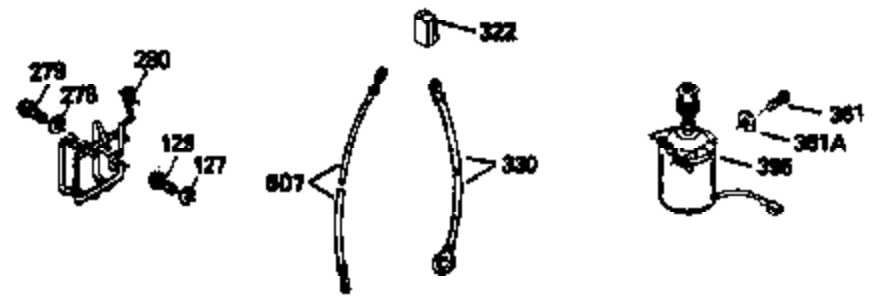

ILLUSTRATION SHOWS TYPICAL PARTS ONLY. ORDER BY PART NUMBER. PARTS NOT LISTED ARE SUPPLIED BY OEM.

VIEW 3 OF 3

Ref #	Part Number	Qty	Description
	RPMHigh		3000 to 3300
	RPMLow		1800
19	31386	1	Extension Spring
69	35261	1	* Mounting Flange Gasket
92	650815	1	Belleville Washer
182	6201	2	Screw, 1/4-28 x 7/8"
185	33004A	1	Intake Pipe (Incl. 224)
186	34337	1	Governor Link
223	650451	2	Screw, 1/4-20 x 1"
225	35043	1	Carburetor Tube
227	35917	1	Air Cleaner Elbow Ass'y. (Incl. 238A)
228	650826	1	Stud, 1/4-20 x 6.20" Threaded Both Ends
229	650825	1	Nut & Lock Washer, 1/4-20
232	P/L	2	Pop Rivet (Can be purchased locally)
235	35533	1	Air Cleaner Elbow Fitting
238A	650940	2	Screw, 10-32 x 3/4"
238	650806	2	Screw, 10-32 x 5/8"
239A	35815	1	Air Cleaner Gasket
245A	34783	1	Air Cleaner Filter
245	34782	1	Air Cleaner Filter
249	35536	1	Air Cleaner Cover Seal
250	35535	1	Air Cleaner Cover
251	650513	1	Wing Nut, 1/4-20
276	33753	1	Locking Plate
277	650795	2	Screw, 1/4-20 x 2-1/4"
370A	550223	1	Name Decal