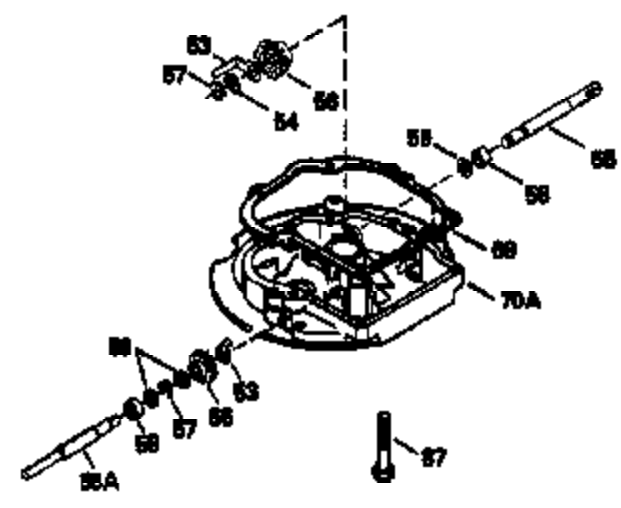

ILLUSTRATION SHOWS TYPICAL PARTS ONLY. ORDER BY PART NUMBER. PARTS NOT LISTED ARE SUPPLIED BY OEM.

VIEW 3 OF 3

Ref #	Part Number	Qty	Description
	RPMHigh		3000 to 3300
	RPMLow		1800
19	31386	1	Extension Spring
69	35261	1	* Mounting Flange Gasket
92	650815	1	Belleville Washer
182	6201	2	Screw, 1/4-28 x 7/8"
185	33004A	1	Intake Pipe (Incl. 224)
186	34337	1	Governor Link
223	650451	2	Screw, 1/4-20 x 1"
225	35043	1	Carburetor Tube
227	35917	1	Air Cleaner Elbow Ass'y. (Incl. 238A)
228	650826	1	Stud, 1/4-20 x 6.20" Threaded Both Ends
229	650825	1	Nut & Lock Washer, 1/4-20
232	P/L	2	Pop Rivet (Can be purchased locally)
235	35533	1	Air Cleaner Elbow Fitting
238A	650940	2	Screw, 10-32 x 3/4"
238	650806	2	Screw, 10-32 x 5/8"
239A	35815	1	Air Cleaner Gasket
245A	34783	1	Air Cleaner Filter
245	34782	1	Air Cleaner Filter
249	35536	1	Air Cleaner Cover Seal
250	35535	1	Air Cleaner Cover
251	650513	1	Wing Nut, 1/4-20
276	33753	1	Locking Plate
277	650795	2	Screw, 1/4-20 x 2-1/4"
370A	550223	1	Name Decal