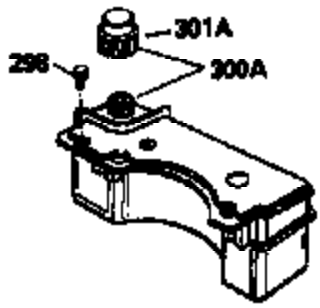

ILLUSTRATION SHOWS TYPICAL PARTS ONLY. ORDER BY PART NUMBER. PARTS NOT LISTED ARE SUPPLIED BY OEM.
VIEW 2 OF 3

Ref #	Part Number	Qty	Description
	RPMHigh		3000 to 3300
	RPMLow		1800
92	650815	1	Belleville Washer
238	650806	2	Screw, 10-32 x 5/8"
238A	650940	2	Screw, 10-32 x 3/4"
245	34782	1	Air Cleaner Filter
245A	34783	1	Air Cleaner Filter
263	36214	1	Trim Ring
287	650884	2	Screw, 8-32 x 1/2"
298	28763		Screw, 10-32 x 35/64"
301	33032	1	Fuel Cap
370	34346	1	Lubrication Decal
370A	550223	1	Name Decal
390	590688	1	Rewind Starter