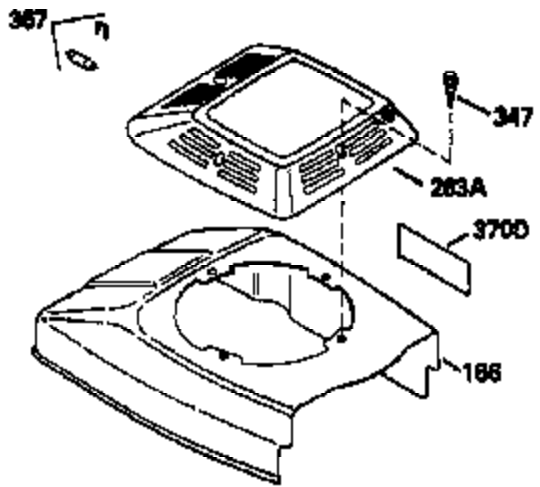

ILLUSTRATION SHOWS TYPICAL PARTS ONLY. ORDER BY PART NUMBER. PARTS NOT LISTED ARE SUPPLIED BY OEM.
VIEW 2 OF 3

Ref #	Part Number	Qty	Description
	RPMHigh		3000 to 3300
	RPMLow		1800
92	650815	1	Belleville Washer
238	650806	2	Screw, 10-32 x 5/8"
238A	650940	2	Screw, 10-32 x 3/4"
245	34782	1	Air Cleaner Filter
245A	34783	1	Air Cleaner Filter
263	36214	1	Trim Ring
287	650884	2	Screw, 8-32 x 1/2"
298	28763		Screw, 10-32 x 35/64"
301	33032	1	Fuel Cap
370	34346	1	Lubrication Decal
370A	550223	1	Name Decal
390	590688	1	Rewind Starter