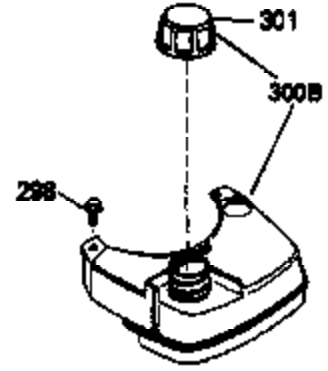

ILLUSTRATION SHOWS TYPICAL PARTS ONLY. ORDER BY PART NUMBER. PARTS NOT LISTED ARE SUPPLIED BY OEM.
VIEW 2 OF 3

Ref #	Part Number	Qty	Description
	RPMHigh		3000 to 3300
	RPMLow		1800
92	650815	1	Belleville Washer
238	650806	2	Screw, 10-32 x 5/8"
238A	650940	2	Screw, 10-32 x 3/4"
245	34782	1	Air Cleaner Filter
245A	34783	1	Air Cleaner Filter
263	36214	1	Trim Ring
287	650884	2	Screw, 8-32 x 1/2"
298	28763		Screw, 10-32 x 35/64"
301	33032	1	Fuel Cap
370	34346	1	Lubrication Decal
370A	550223	1	Name Decal
390	590688	1	Rewind Starter