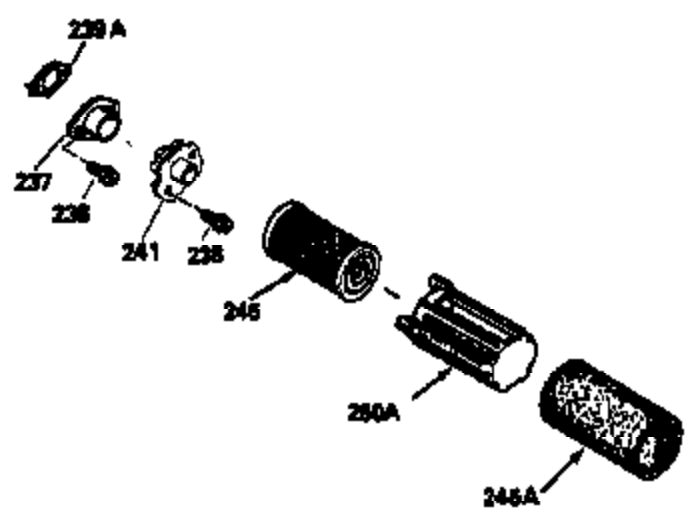

ILLUSTRATION SHOWS TYPICAL PARTS ONLY. ORDER BY PART NUMBER. PARTS NOT LISTED ARE SUPPLIED BY OEM.

VIEW 3 OF 3

Ref #	Part Number	Qty	Description
	RPMHigh		3000 to 3300
	RPMLow		1800
19	31386	1	Extension Spring
69	35261	1	* Mounting Flange Gasket
92	650815	1	Belleville Washer
182	6201	2	Screw, 1/4-28 x 7/8"
185	33004A	1	Intake Pipe (Incl. 224)
186	34337	1	Governor Link
223	650451	2	Screw, 1/4-20 x 1"
225	35043	1	Carburetor Tube
227	35917	1	Air Cleaner Elbow Ass'y. (Incl. 238A)
228	650826	1	Stud, 1/4-20 x 6.20" Threaded Both Ends
229	650825	1	Nut & Lock Washer, 1/4-20
232	P/L	2	Pop Rivet (Can be purchased locally)
235	35533	1	Air Cleaner Elbow Fitting
238A	650940	2	Screw, 10-32 x 3/4"
238	650806	2	Screw, 10-32 x 5/8"
239A	35815	1	Air Cleaner Gasket
245A	34783	1	Air Cleaner Filter
245	34782	1	Air Cleaner Filter
249	35536	1	Air Cleaner Cover Seal
250	35535	1	Air Cleaner Cover
251	650513	1	Wing Nut, 1/4-20
276	33753	1	Locking Plate
277	650795	2	Screw, 1/4-20 x 2-1/4"
370A	550223	1	Name Decal