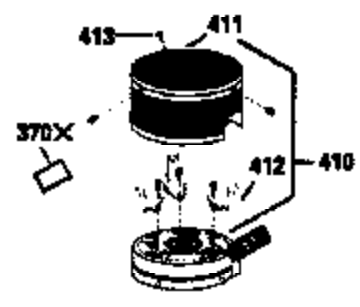

ILLUSTRATION SHOWS TYPICAL PARTS ONLY. ORDER BY PART NUMBER. PARTS NOT LISTED ARE SUPPLIED BY OEM.

VIEW 3 OF 3

Ref #	Part Number	Qty	Description
	RPMHigh		3000 to 3300
	RPMLow		1800
19	31386	1	Extension Spring
69	35261	1	* Mounting Flange Gasket
92	650815	1	Belleville Washer
182	6201	2	Screw, 1/4-28 x 7/8"
185	33004A	1	Intake Pipe (Incl. 224)
186	34337	1	Governor Link
223	650451	2	Screw, 1/4-20 x 1"
225	35043	1	Carburetor Tube
227	35917	1	Air Cleaner Elbow Ass'y. (Incl. 238A)
228	650826	1	Stud, 1/4-20 x 6.20" Threaded Both Ends
229	650825	1	Nut & Lock Washer, 1/4-20
232	P/L	2	Pop Rivet (Can be purchased locally)
235	35533	1	Air Cleaner Elbow Fitting
238A	650940	2	Screw, 10-32 x 3/4"
238	650806	2	Screw, 10-32 x 5/8"
239A	35815	1	Air Cleaner Gasket
245A	34783	1	Air Cleaner Filter
245	34782	1	Air Cleaner Filter
249	35536	1	Air Cleaner Cover Seal
250	35535	1	Air Cleaner Cover
251	650513	1	Wing Nut, 1/4-20
276	33753	1	Locking Plate
277	650795	2	Screw, 1/4-20 x 2-1/4"
370A	550223	1	Name Decal