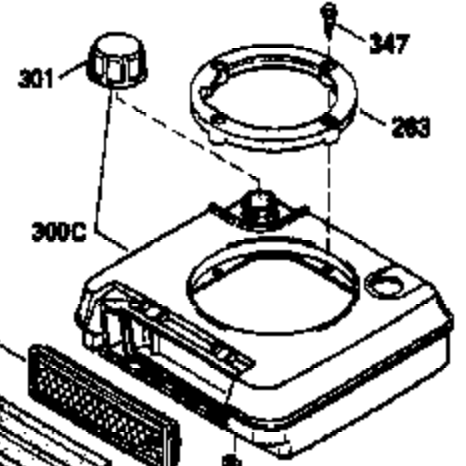

ILLUSTRATION SHOWS TYPICAL PARTS ONLY. ORDER BY PART NUMBER. PARTS NOT LISTED ARE SUPPLIED BY OEM.
VIEW 2 OF 3

Ref #	Part Number	Qty	Description
	RPMHigh		3000 to 3300
	RPMLow		1800
92	650815	1	Belleville Washer
238	650806	2	Screw, 10-32 x 5/8"
238A	650940	2	Screw, 10-32 x 3/4"
245	34782	1	Air Cleaner Filter
245A	34783	1	Air Cleaner Filter
263	36214	1	Trim Ring
287	650884	2	Screw, 8-32 x 1/2"
298	28763		Screw, 10-32 x 35/64"
301	33032	1	Fuel Cap
370	34346	1	Lubrication Decal
370A	550223	1	Name Decal
390	590688	1	Rewind Starter