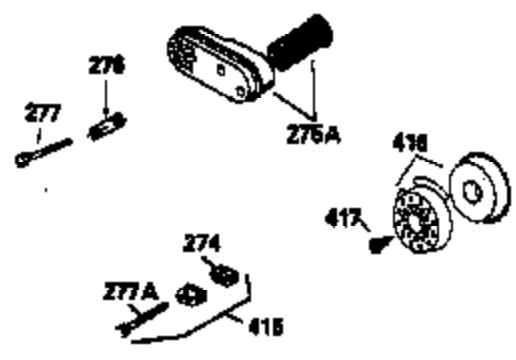

ILLUSTRATION SHOWS TYPICAL PARTS ONLY. ORDER BY PART NUMBER. PARTS NOT LISTED ARE SUPPLIED BY OEM.

VIEW 3 OF 3

Ref #	Part Number	Qty	Description
	RPMHigh		3000 to 3300
	RPMLow		1800
19	31386	1	Extension Spring
69	35261	1	* Mounting Flange Gasket
92	650815	1	Belleville Washer
182	6201	2	Screw, 1/4-28 x 7/8"
185	33004A	1	Intake Pipe (Incl. 224)
186	34337	1	Governor Link
223	650451	2	Screw, 1/4-20 x 1"
225	35043	1	Carburetor Tube
227	35917	1	Air Cleaner Elbow Ass'y. (Incl. 238A)
228	650826	1	Stud, 1/4-20 x 6.20" Threaded Both Ends
229	650825	1	Nut & Lock Washer, 1/4-20
232	P/L	2	Pop Rivet (Can be purchased locally)
235	35533	1	Air Cleaner Elbow Fitting
238A	650940	2	Screw, 10-32 x 3/4"
238	650806	2	Screw, 10-32 x 5/8"
239A	35815	1	Air Cleaner Gasket
245A	34783	1	Air Cleaner Filter
245	34782	1	Air Cleaner Filter
249	35536	1	Air Cleaner Cover Seal
250	35535	1	Air Cleaner Cover
251	650513	1	Wing Nut, 1/4-20
276	33753	1	Locking Plate
277	650795	2	Screw, 1/4-20 x 2-1/4"
370A	550223	1	Name Decal