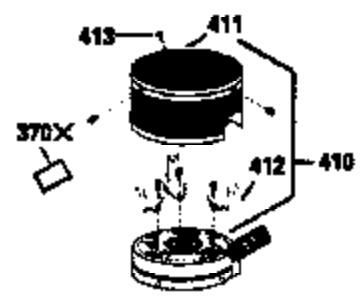

ILLUSTRATION SHOWS TYPICAL PARTS ONLY. ORDER BY PART NUMBER. PARTS NOT LISTED ARE SUPPLIED BY OEM.

VIEW 3 OF 3

Ref #	Part Number	Qty	Description
	RPMHigh		3000 to 3300
	RPMLow		1800
19	31386	1	Extension Spring
69	35261	1	* Mounting Flange Gasket
92	650815	1	Belleville Washer
182	6201	2	Screw, 1/4-28 x 7/8"
185	33004A	1	Intake Pipe (Incl. 224)
186	34337	1	Governor Link
223	650451	2	Screw, 1/4-20 x 1"
225	35043	1	Carburetor Tube
227	35917	1	Air Cleaner Elbow Ass'y. (Incl. 238A)
228	650826	1	Stud, 1/4-20 x 6.20" Threaded Both En ds
229	650825	1	Nut & Lock Washer, 1/4-20
232	P/L	2	Pop Rivet (Can be purchased locally)
235	35533	1	Air Cleaner Elbow Fitting
238A	650940	2	Screw, 10-32 x 3/4"
238	650806	2	Screw, 10-32 x 5/8"
239A	35815	1	Air Cleaner Gasket
245A	34783	1	Air Cleaner Filter
245	34782	1	Air Cleaner Filter
249	35536	1	Air Cleaner Cover Seal
250	35535	1	Air Cleaner Cover
251	650513	1	Wing Nut, 1/4-20
276	33753	1	Locking Plate
277	650795	2	Screw, 1/4-20 x 2-1/4"
370A	34704	1	Instruction Decal