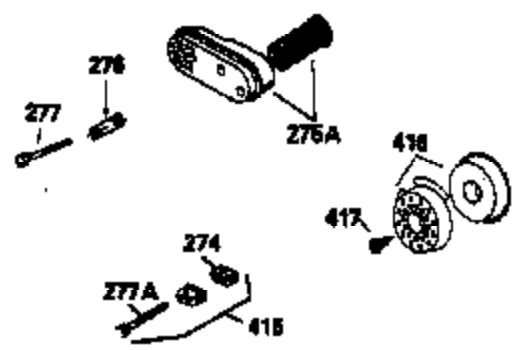

ILLUSTRATION SHOWS TYPICAL PARTS ONLY. ORDER BY PART NUMBER. PARTS NOT LISTED ARE SUPPLIED BY OEM.

VIEW 3 OF 3

Ref #	Part Number	Qty	Description
	RPMHigh		3000 to 3300
	RPMLow		1800
19	31386	1	Extension Spring
69	35261	1	* Mounting Flange Gasket
92	650815	1	Belleville Washer
182	6201	2	Screw, 1/4-28 x 7/8"
185	33004A	1	Intake Pipe (Incl. 224)
186	34337	1	Governor Link
223	650451	2	Screw, 1/4-20 x 1"
225	35043	1	Carburetor Tube
227	35917	1	Air Cleaner Elbow Ass'y. (Incl. 238A)
228	650826	1	Stud, 1/4-20 x 6.20" Threaded Both En ds
229	650825	1	Nut & Lock Washer, 1/4-20
232	P/L	2	Pop Rivet (Can be purchased locally)
235	35533	1	Air Cleaner Elbow Fitting
238A	650940	2	Screw, 10-32 x 3/4"
238	650806	2	Screw, 10-32 x 5/8"
239A	35815	1	Air Cleaner Gasket
245A	34783	1	Air Cleaner Filter
245	34782	1	Air Cleaner Filter
249	35536	1	Air Cleaner Cover Seal
250	35535	1	Air Cleaner Cover
251	650513	1	Wing Nut, 1/4-20
276	33753	1	Locking Plate
277	650795	2	Screw, 1/4-20 x 2-1/4"
370A	34704	1	Instruction Decal