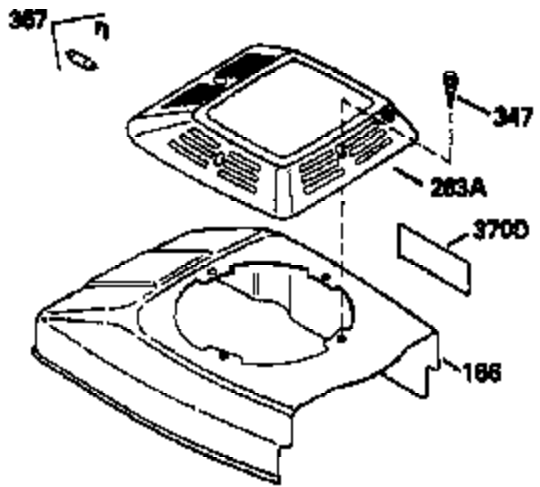

ILLUSTRATION SHOWS TYPICAL PARTS ONLY. ORDER BY PART NUMBER. PARTS NOT LISTED ARE SUPPLIED BY OEM.
VIEW 2 OF 3

Ref #	Part Number	Qty	Description
	RPMHigh		3000 to 3300
	RPMLow		1800
92	650815	1	Belleville Washer
238	650806	2	Screw, 10-32 x 5/8"
238A	650940	2	Screw, 10-32 x 3/4"
245	34782	1	Air Cleaner Filter
245A	34783	1	Air Cleaner Filter
263	36214	1	Trim Ring
287	650926	2	Screw, 8-32 x 21/64"
298	28763	3	Screw, 10-32 x 35/64"
301	33032	1	Fuel Cap
370	36261	1	Instruction Decal
370A	34704	1	Instruction Decal
390	590688	1	Rewind Starter