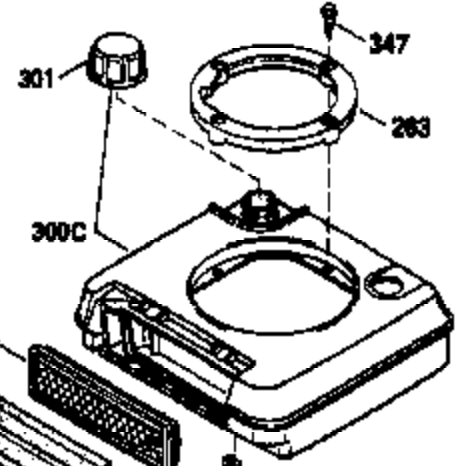

ILLUSTRATION SHOWS TYPICAL PARTS ONLY. ORDER BY PART NUMBER. PARTS NOT LISTED ARE SUPPLIED BY OEM.
VIEW 2 OF 3

Ref #	Part Number	Qty	Description
	RPMHigh		3000 to 3300
	RPMLow		1800
92	650815	1	Belleville Washer
238	650806	2	Screw, 10-32 x 5/8"
238A	650940	2	Screw, 10-32 x 3/4"
245	34782	1	Air Cleaner Filter
245A	34783	1	Air Cleaner Filter
263	36214	1	Trim Ring
287	650926	2	Screw, 8-32 x 21/64"
298	28763	3	Screw, 10-32 x 35/64"
301	33032	1	Fuel Cap
370	36261	1	Instruction Decal
370A	34704	1	Instruction Decal
390	590688	1	Rewind Starter