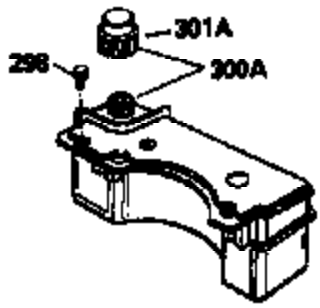

ILLUSTRATION SHOWS TYPICAL PARTS ONLY. ORDER BY PART NUMBER. PARTS NOT LISTED ARE SUPPLIED BY OEM.
VIEW 2 OF 3

Ref #	Part Number	Qty	Description
	RPMHigh		3000 to 3300
	RPMLow		1800
92	650815	1	Belleville Washer
238	650806	2	Screw, 10-32 x 5/8"
238A	650940	2	Screw, 10-32 x 3/4"
245	34782	1	Air Cleaner Filter
245A	34783	1	Air Cleaner Filter
263	36214	1	Trim Ring
287	650926	2	Screw, 8-32 x 21/64"
298	28763	3	Screw, 10-32 x 35/64"
301	33032	1	Fuel Cap
370	36261	1	Instruction Decal
370A	34704	1	Instruction Decal
390	590688	1	Rewind Starter