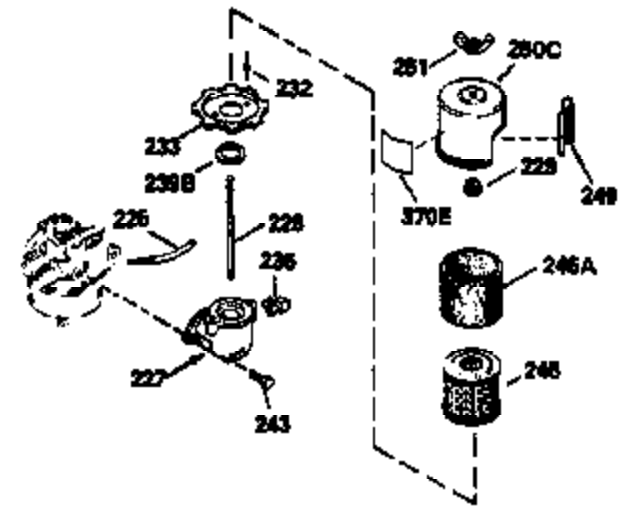

ILLUSTRATION SHOWS TYPICAL PARTS ONLY. ORDER BY PART NUMBER. PARTS NOT LISTED ARE SUPPLIED BY OEM.

VIEW 3 OF 3

Ref #	Part Number	Qty	Description
	RPMHigh		3000 to 3300
	RPMLow		1800
19	31386	1	Extension Spring
69	35261	1	* Mounting Flange Gasket
92	650815	1	Belleville Washer
182	6201	2	Screw, 1/4-28 x 7/8"
185	33004A	1	Intake Pipe (Incl. 224)
186	34337	1	Governor Link
223	650451	2	Screw, 1/4-20 x 1"
225	35043	1	Carburetor Tube
227	35917	1	Air Cleaner Elbow Ass'y. (Incl. 238A)
228	650826	1	Stud, 1/4-20 x 6.20" Threaded Both En ds
229	650825	1	Nut & Lock Washer, 1/4-20
232	P/L	2	Pop Rivet (Can be purchased locally)
235	35533	1	Air Cleaner Elbow Fitting
238A	650940	2	Screw, 10-32 x 3/4"
238	650806	2	Screw, 10-32 x 5/8"
239A	35815	1	Air Cleaner Gasket
245A	34783	1	Air Cleaner Filter
245	34782	1	Air Cleaner Filter
249	35536	1	Air Cleaner Cover Seal
250	35535	1	Air Cleaner Cover
251	650513	1	Wing Nut, 1/4-20
276	33753	1	Locking Plate
277	650795	2	Screw, 1/4-20 x 2-1/4"
370A	34704	1	Instruction Decal