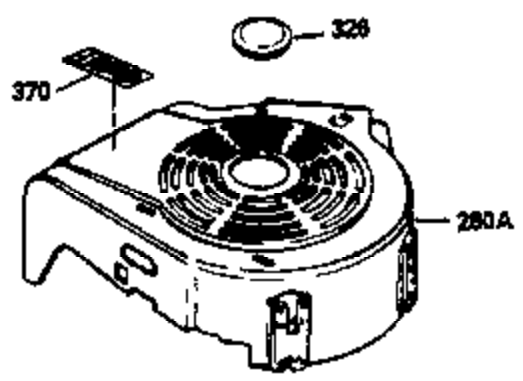

ILLUSTRATION SHOWS TYPICAL PARTS ONLY. ORDER BY PART NUMBER. PARTS NOT LISTED ARE SUPPLIED BY OEM.
VIEW 2 OF 3

Ref #	Part Number	Qty	Description
	RPMHigh		3000 to 3300
	RPMLow		1800
92	650815	1	Belleville Washer
238	650806	2	Screw, 10-32 x 5/8"
238A	650940	2	Screw, 10-32 x 3/4"
245	34782	1	Air Cleaner Filter
245A	34783	1	Air Cleaner Filter
263	36214	1	Trim Ring
287	650926	2	Screw, 8-32 x 21/64"
298	28763	3	Screw, 10-32 x 35/64"
301	33032	1	Fuel Cap
370	36261	1	Instruction Decal
370A	34704	1	Instruction Decal
390	590688	1	Rewind Starter