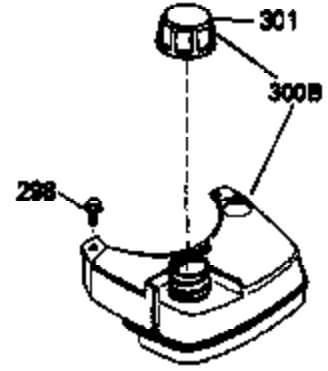

ILLUSTRATION SHOWS TYPICAL PARTS ONLY. ORDER BY PART NUMBER. PARTS NOT LISTED ARE SUPPLIED BY OEM.
VIEW 2 OF 3

Ref #	Part Number	Qty	Description
	RPMHigh		3000 to 3300
	RPMLow		1800
92	650815	1	Belleville Washer
238	650806	2	Screw, 10-32 x 5/8"
238A	650940	2	Screw, 10-32 x 3/4"
245	34782	1	Air Cleaner Filter
245A	34783	1	Air Cleaner Filter
263	36214	1	Trim Ring
287	650926	2	Screw, 8-32 x 21/64"
298	28763	3	Screw, 10-32 x 35/64"
301	33032	1	Fuel Cap
370	36261	1	Instruction Decal
370A	34704	1	Instruction Decal
390	590688	1	Rewind Starter