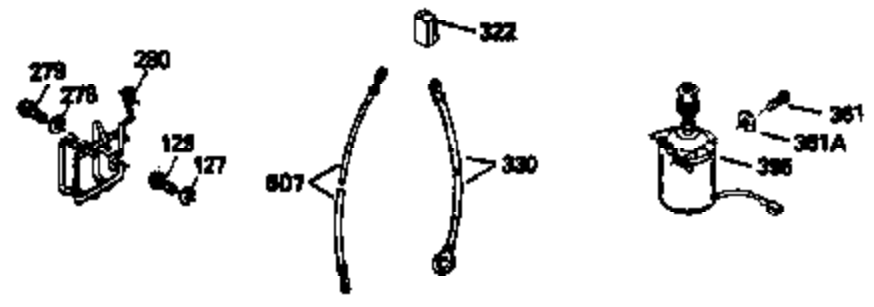

ILLUSTRATION SHOWS TYPICAL PARTS ONLY. ORDER BY PART NUMBER. PARTS NOT LISTED ARE SUPPLIED BY OEM.

VIEW 3 OF 3

Ref #	Part Number	Qty	Description
	RPMHigh		3000 to 3300
	RPMLow		1800
19	31386	1	Extension Spring
69	35261	1	* Mounting Flange Gasket
92	650815	1	Belleville Washer
182	6201	2	Screw, 1/4-28 x 7/8"
185	33004A	1	Intake Pipe (Incl. 224)
186	34337	1	Governor Link
223	650451	2	Screw, 1/4-20 x 1"
225	35043	1	Carburetor Tube
227	35917	1	Air Cleaner Elbow Ass'y. (Incl. 238A)
228	650826	1	Stud, 1/4-20 x 6.20" Threaded Both En ds
229	650825	1	Nut & Lock Washer, 1/4-20
232	P/L	2	Pop Rivet (Can be purchased locally)
235	35533	1	Air Cleaner Elbow Fitting
238A	650940	2	Screw, 10-32 x 3/4"
238	650806	2	Screw, 10-32 x 5/8"
239A	35815	1	Air Cleaner Gasket
245A	34783	1	Air Cleaner Filter
245	34782	1	Air Cleaner Filter
249	35536	1	Air Cleaner Cover Seal
250	35535	1	Air Cleaner Cover
251	650513	1	Wing Nut, 1/4-20
276	33753	1	Locking Plate
277	650795	2	Screw, 1/4-20 x 2-1/4"
370A	34704	1	Instruction Decal