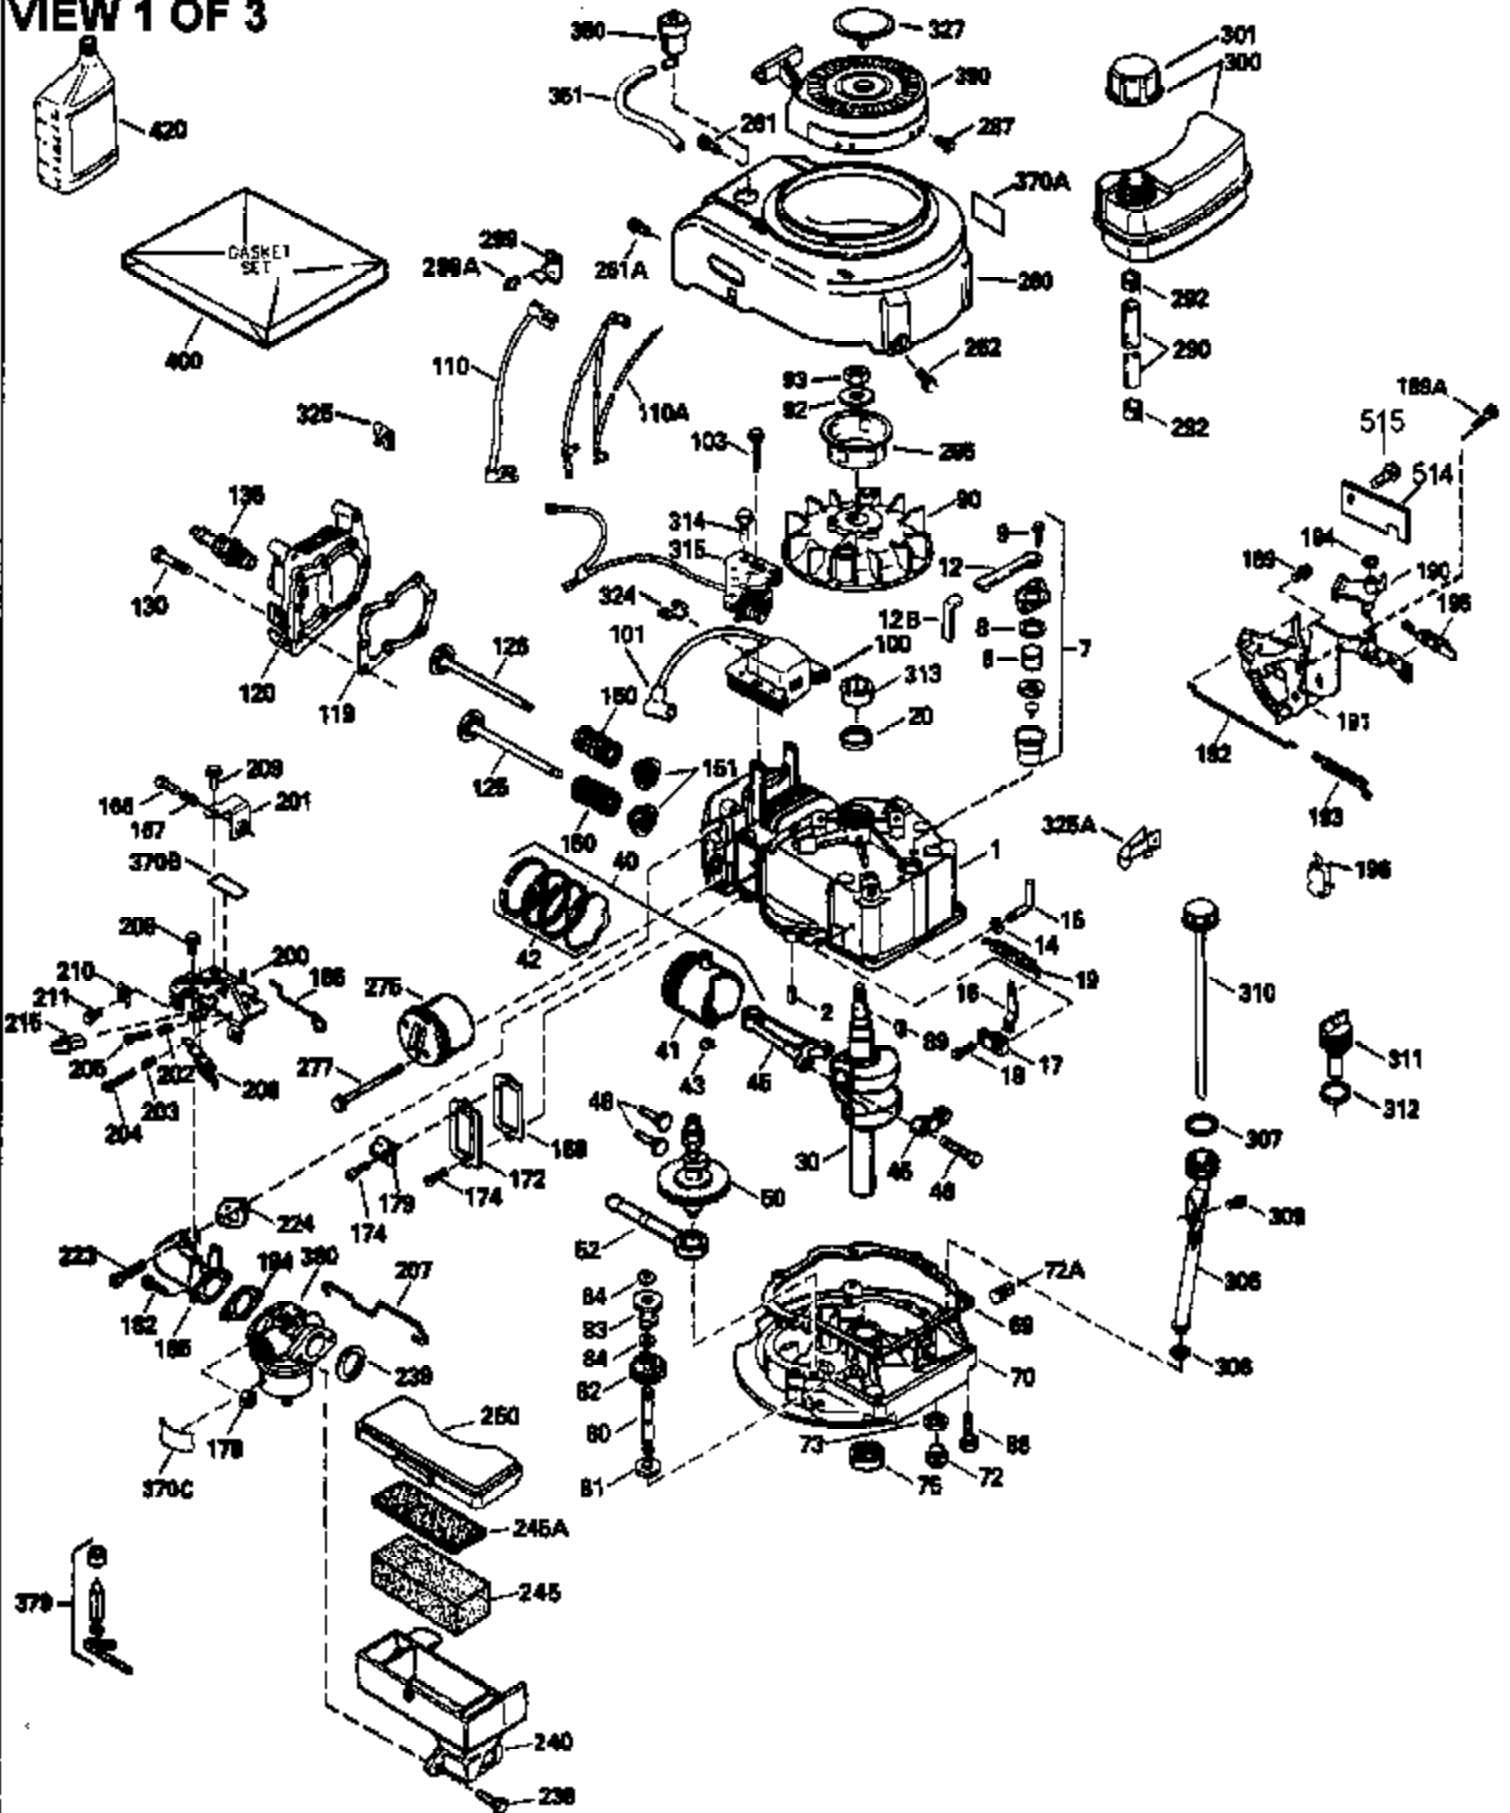

ILLUSTRATION SHOWS TYPICAL PARTS ONLY. ORDER BY PART NUMBER. PARTS NOT LISTED ARE SUPPLIED BY OEM.

VIEW 1 OF 3

Ref #	Part Number	Qty	Description
1	36478	1	Cylinder (Incl. 2 & 20)
2	26727	2	Dowel Pin
6	33734	1	Breather Element
7	34214A	1	Breather Ass'y. (Incl. 6, 8, 9 & 12)
8	33735	1	* Breather Gasket
9	30200	2	Screw, 10-24 x 9/16"
12	33886	1	Breather Tube
14	28277	1	Washer
15	30589	1	Governor Rod (Incl. 14)
16	31383A	1	Governor Lever
17	31335	1	Governor Lever Clamp
18	650548	1	Screw, 8-32 x 5/16"
19	31386	1	Extension Spring
20	32600	1	Oil Seal
30	34570A	1	Crankshaft
40	36073	1	Piston, Pin & Ring Set (Std.)
40	36074	1	Piston, Pin & Ring Set (.010" OS)
40	36075	1	Piston, Pin & Ring Set (.020" OS)
41	36070	1	Piston & Pin Ass'y. (Std.) (Incl. 43)
41	36071	1	Piston & Pin Ass'y. (.010" OS) (Incl. 43)
41	36072	1	Piston & Pin Ass'y. (.020" OS) (Incl. 43)
42	36076	1	Ring Set (Std.)
42	36077	1	Ring Set (.010" OS)
42	36078	1	Ring Set (.020" OS)
43	20381	2	Piston Pin Retaining Ring
45	32875	1	Connecting Rod Ass'y. (Incl. 46)
46	32610A	2	Connecting Rod Bolt
48	27241	2	Valve Lifter
50	35992	1	Camshaft (MCR)
52	29914	1	Oil Pump Ass'y.
69	35261	1	* Mounting Flange Gasket
70	34311D	1	Mounting Flange (Incl. 72 thru 83)
72	36083	1	Oil Drain Plug
75	27897	1	Oil Seal
80	30574A	1	Governor Shaft
81	30590A	1	Washer
82	30591	1	Governor Gear Ass'y. (Incl. 81)
83	30588A	1	Governor Spool
86	650488	6	Screw, 1/4-20 x 1-1/4"
89	611004	1	Flywheel Key
90	611112	1	Flywheel
92	650815	1	Belleville Washer
93	650816	1	Flywheel Nut
100	34443A	1	Solid State Ignition
101	610118	1	Spark Plug Cover
103	650814	2	Screw, Torx T-15, 10-24 x 1"
110	34961	1	Ground Wire
110A	36230	1	Ground Wire
119	36477	1	* Cylinder Head Gasket
120	36476	1	Cylinder Head
125	36471	1	Exhaust Valve (Std.) (Incl. 151)
125	36472	1	Exhaust Valve (1/32" OS) (Incl. 151)
126	29314B	1	Intake Valve (Std.) (Incl. 151)
126	29315C	1	Intake Valve (1/32" OS) (Incl. 151)
130	6021A	6	Screw, 5/16-18 x 1-1/2"
135	35395	1	Resistor Spark Plug (RJ19LM)
150	35991	2	Valve Spring
151	31673	2	Valve Spring Cap