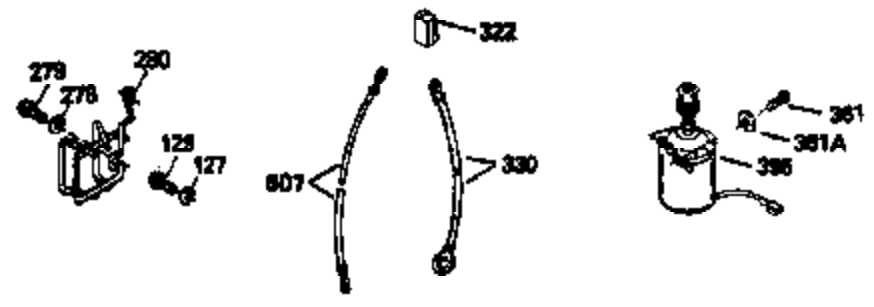

ILLUSTRATION SHOWS TYPICAL PARTS ONLY. ORDER BY PART NUMBER. PARTS NOT LISTED ARE SUPPLIED BY OEM.

VIEW 3 OF 3

Ref #	Part Number	Qty	Description
19	31386	1	Extension Spring
69	35261	1	* Mounting Flange Gasket
92	650815	1	Belleville Washer
182	6201	2	Screw, 1/4-28 x 7/8"
185	33004A	1	Intake Pipe (Incl. 224)
186	34337	1	Governor Link
191	35039B	1	S.E. Brake Bracket (Incl. 195)
223	650451	2	Screw, 1/4-20 x 1"
225	35043	1	Carburetor Tube
227	35917	1	Air Cleaner Elbow Ass'y. (Incl. 243)
228	650826	1	Stud, 1/4-20 x 6.20
229	650825	1	Nut & Lock Washer, 1/4-20
235	35533	1	Air Cleaner Elbow Fitting
238	650806	2	Screw, 10-32 x 5/8"
238A	650940	2	Screw, 10-32 x 3/4"
239A	35815	1	Air Cleaner Gasket
239B	34698A	1	Air Cleaner Gasket
245A	34783	1	Air Cleaner Filter
245	34782	1	Air Cleaner Filter
249	35536	1	Air Cleaner Cover Seal
250	35535	1	Air Cleaner Cover
251	650513	1	Wing Nut, 1/4-20
277	650988	2	Screw, 1/4-20 x 2-5/16"
370A	34704	1	Instruction Decal