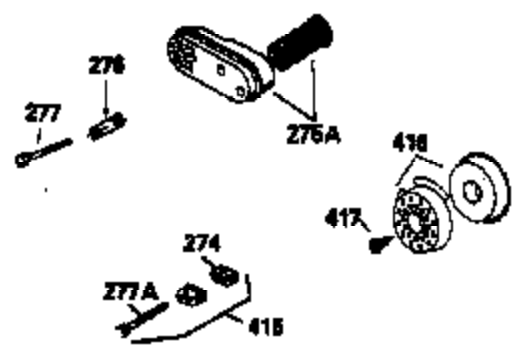

ILLUSTRATION SHOWS TYPICAL PARTS ONLY. ORDER BY PART NUMBER. PARTS NOT LISTED ARE SUPPLIED BY OEM.

VIEW 3 OF 3

Ref #	Part Number	Qty	Description
19	31386	1	Extension Spring
69	35261	1	* Mounting Flange Gasket
92	650815	1	Belleville Washer
182	6201	2	Screw, 1/4-28 x 7/8"
185	33004A	1	Intake Pipe (Incl. 224)
186	34337	1	Governor Link
191	35039B	1	S.E. Brake Bracket (Incl. 195)
223	650451	2	Screw, 1/4-20 x 1"
225	35043	1	Carburetor Tube
227	35917	1	Air Cleaner Elbow Ass'y. (Incl. 243)
228	650826	1	Stud, 1/4-20 x 6.20
229	650825	1	Nut & Lock Washer, 1/4-20
235	35533	1	Air Cleaner Elbow Fitting
238	650806	2	Screw, 10-32 x 5/8"
238A	650940	2	Screw, 10-32 x 3/4"
239A	35815	1	Air Cleaner Gasket
239B	34698A	1	Air Cleaner Gasket
245A	34783	1	Air Cleaner Filter
245	34782	1	Air Cleaner Filter
249	35536	1	Air Cleaner Cover Seal
250	35535	1	Air Cleaner Cover
251	650513	1	Wing Nut, 1/4-20
277	650988	2	Screw, 1/4-20 x 2-5/16"
370A	34704	1	Instruction Decal