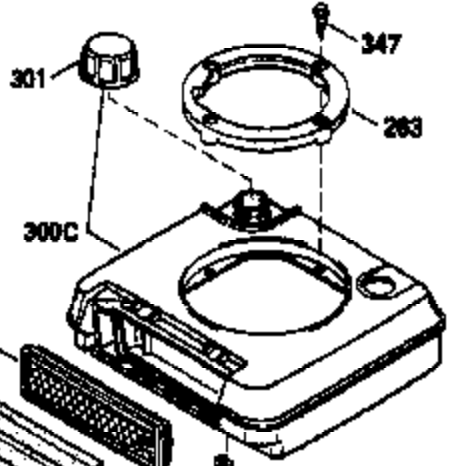

Ref #	Part Number	Qty	Description
400	36481	1	* Gasket Set (Incl. items marked PK i n notes) Incl. part #'s 26756 (1), 27234A (1), 33735 (1), 34265 (1), 34338 (1), 34690A (1), 35261 (1), 36477 (1)
420	730225	1	SAE 30 4-Cycle Engine Oil (Quart)
514	36458	1	Brake Lock Out Device WARNING! Do not use the brake lock out device on engines required to meet CPSC safety standard for walk behind power lawnmowers, Title 16, Part 1205 of the code of Federal Regulations or you will be in violation of the law.
515	650926	1	Screw, 8-32 x 21/64"

ILLUSTRATION SHOWS TYPICAL PARTS ONLY. ORDER BY PART NUMBER. PARTS NOT LISTED ARE SUPPLIED BY OEM.
VIEW 2 OF 3