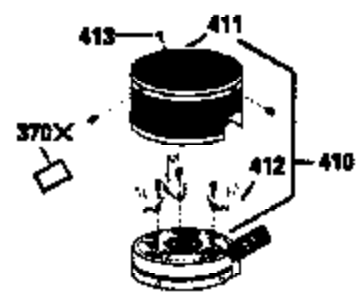

ILLUSTRATION SHOWS TYPICAL PARTS ONLY. ORDER BY PART NUMBER. PARTS NOT LISTED ARE SUPPLIED BY OEM.

VIEW 3 OF 3

Ref #	Part Number	Qty	Description
19	31386	1	Extension Spring
69	35261	1	* Mounting Flange Gasket
92	650815	1	Belleville Washer
182	6201	2	Screw, 1/4-28 x 7/8"
185	33004A	1	Intake Pipe (Incl. 224)
186	34337	1	Governor Link
191	35039B	1	S.E. Brake Bracket (Incl. 195)
223	650451	2	Screw, 1/4-20 x 1"
225	35043	1	Carburetor Tube
227	35917	1	Air Cleaner Elbow Ass'y. (Incl. 243)
228	650826	1	Stud, 1/4-20 x 6.20
229	650825	1	Nut & Lock Washer, 1/4-20
235	35533	1	Air Cleaner Elbow Fitting
238	650806	2	Screw, 10-32 x 5/8"
238A	650940	2	Screw, 10-32 x 3/4"
239A	35815	1	Air Cleaner Gasket
239B	34698A	1	Air Cleaner Gasket
245A	34783	1	Air Cleaner Filter
245	34782	1	Air Cleaner Filter
249	35536	1	Air Cleaner Cover Seal
250	35535	1	Air Cleaner Cover
251	650513	1	Wing Nut, 1/4-20
277	650988	2	Screw, 1/4-20 x 2-5/16"
370A	34704	1	Instruction Decal