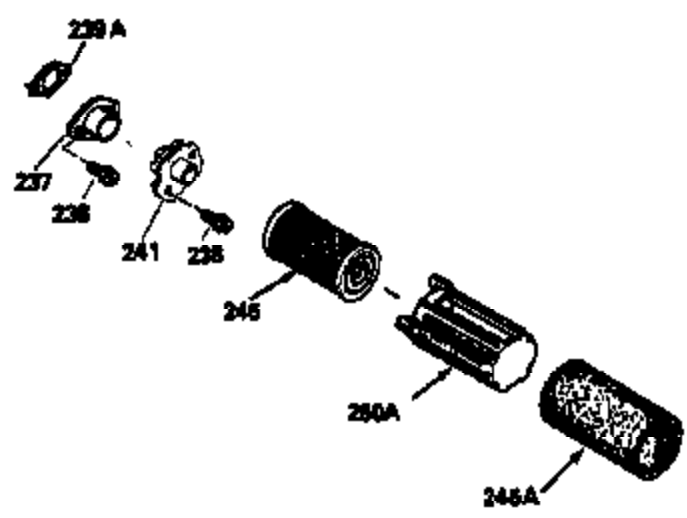

ILLUSTRATION SHOWS TYPICAL PARTS ONLY. ORDER BY PART NUMBER. PARTS NOT LISTED ARE SUPPLIED BY OEM.

VIEW 3 OF 3

Ref #	Part Number	Qty	Description
19	31386	1	Extension Spring
69	35261	1	* Mounting Flange Gasket
92	650815	1	Belleville Washer
182	6201	2	Screw, 1/4-28 x 7/8"
185	33004A	1	Intake Pipe (Incl. 224)
186	34337	1	Governor Link
191	35039B	1	S.E. Brake Bracket (Incl. 195)
223	650451	2	Screw, 1/4-20 x 1"
225	35043	1	Carburetor Tube
227	35917	1	Air Cleaner Elbow Ass'y. (Incl. 243)
228	650826	1	Stud, 1/4-20 x 6.20
229	650825	1	Nut & Lock Washer, 1/4-20
235	35533	1	Air Cleaner Elbow Fitting
238	650806	2	Screw, 10-32 x 5/8"
238A	650940	2	Screw, 10-32 x 3/4"
239A	35815	1	Air Cleaner Gasket
239B	34698A	1	Air Cleaner Gasket
245A	34783	1	Air Cleaner Filter
245	34782	1	Air Cleaner Filter
249	35536	1	Air Cleaner Cover Seal
250	35535	1	Air Cleaner Cover
251	650513	1	Wing Nut, 1/4-20
277	650988	2	Screw, 1/4-20 x 2-5/16"
370A	34704	1	Instruction Decal