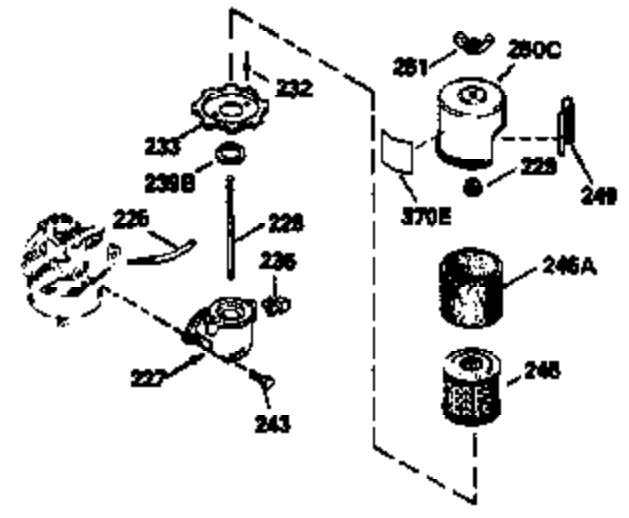

ILLUSTRATION SHOWS TYPICAL PARTS ONLY. ORDER BY PART NUMBER. PARTS NOT LISTED ARE SUPPLIED BY OEM.

VIEW 3 OF 3

Ref #	Part Number	Qty	Description
19	31386	1	Extension Spring
69	35261	1	* Mounting Flange Gasket
92	650815	1	Belleville Washer
182	6201	2	Screw, 1/4-28 x 7/8"
185	33004A	1	Intake Pipe (Incl. 224)
186	34337	1	Governor Link
191	35039B	1	S.E. Brake Bracket (Incl. 195)
223	650451	2	Screw, 1/4-20 x 1"
225	35043	1	Carburetor Tube
227	35917	1	Air Cleaner Elbow Ass'y. (Incl. 243)
228	650826	1	Stud, 1/4-20 x 6.20
229	650825	1	Nut & Lock Washer, 1/4-20
235	35533	1	Air Cleaner Elbow Fitting
238	650806	2	Screw, 10-32 x 5/8"
238A	650940	2	Screw, 10-32 x 3/4"
239A	35815	1	Air Cleaner Gasket
239B	34698A	1	Air Cleaner Gasket
245A	34783	1	Air Cleaner Filter
245	34782	1	Air Cleaner Filter
249	35536	1	Air Cleaner Cover Seal
250	35535	1	Air Cleaner Cover
251	650513	1	Wing Nut, 1/4-20
277	650988	2	Screw, 1/4-20 x 2-5/16"
370A	34704	1	Instruction Decal