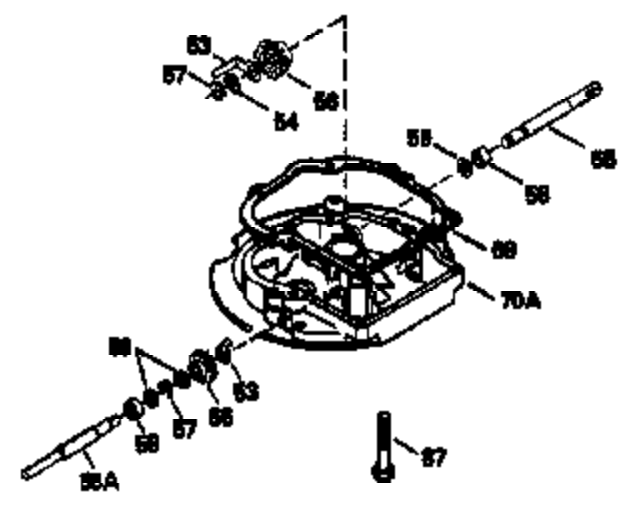

ILLUSTRATION SHOWS TYPICAL PARTS ONLY. ORDER BY PART NUMBER. PARTS NOT LISTED ARE SUPPLIED BY OEM.

VIEW 3 OF 3

Ref #	Part Number	Qty	Description
19	31386	1	Extension Spring
69	35261	1	* Mounting Flange Gasket
92	650815	1	Belleville Washer
182	6201	2	Screw, 1/4-28 x 7/8"
185	33004A	1	Intake Pipe (Incl. 224)
186	34337	1	Governor Link
191	35039B	1	S.E. Brake Bracket (Incl. 195)
223	650451	2	Screw, 1/4-20 x 1"
225	35043	1	Carburetor Tube
227	35917	1	Air Cleaner Elbow Ass'y. (Incl. 243)
228	650826	1	Stud, 1/4-20 x 6.20
229	650825	1	Nut & Lock Washer, 1/4-20
235	35533	1	Air Cleaner Elbow Fitting
238	650806	2	Screw, 10-32 x 5/8"
238A	650940	2	Screw, 10-32 x 3/4"
239A	35815	1	Air Cleaner Gasket
239B	34698A	1	Air Cleaner Gasket
245A	34783	1	Air Cleaner Filter
245	34782	1	Air Cleaner Filter
249	35536	1	Air Cleaner Cover Seal
250	35535	1	Air Cleaner Cover
251	650513	1	Wing Nut, 1/4-20
277	650988	2	Screw, 1/4-20 x 2-5/16"
370A	34704	1	Instruction Decal