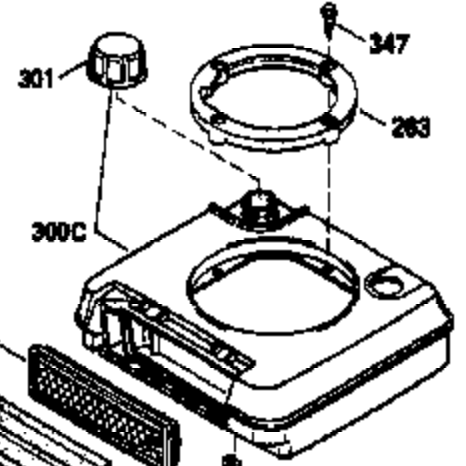

Ref #	Part Number	Qty	Description
514	36458	1	Brake Lock Out Device (Incl. 515) WARNING! Do not use the brake lock out device on engines required to meet CPSC safety standard for walkbehind power lawnmowers, Title 16 , Part 1205 of the code of Federal Regulations or you will be in violation of the law.
515	650926	1	Screw, 10-32 x 49/64"

ILLUSTRATION SHOWS TYPICAL PARTS ONLY. ORDER BY PART NUMBER. PARTS NOT LISTED ARE SUPPLIED BY OEM.
VIEW 2 OF 3