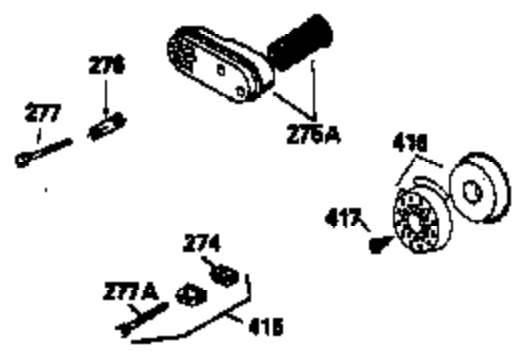

ILLUSTRATION SHOWS TYPICAL PARTS ONLY. ORDER BY PART NUMBER. PARTS NOT LISTED ARE SUPPLIED BY OEM.

VIEW 3 OF 3

Ref #	Part Number	Qty	Description
19	31386	1	Extension Spring
69	35261	1	* Mounting Flange Gasket
92	650815	1	Belleville Washer
182	6201	2	Screw, 1/4-28 x 7/8"
185	33004A	1	Intake Pipe (Incl. 224)
186	34337	1	Governor Link
191	36559	1	S.E. Brake Bracket (Incl. 195)
223	650451	2	Screw, 1/4-20 x 1"
225	35043	1	Carburetor Tube
227	35917	1	Air Cleaner Elbow Ass'y. (Incl. 238)
228	650826	1	Stud
235	35533	1	Air Cleaner Elbow Fitting
238	650940	2	Screw, 10-32 x 3/4"
239A	34698A	1	Air Cleaner Gasket
245	34782	1	Air Cleaner Filter
245A	34783	1	Air Cleaner Filter
249	35536	1	Air Cleaner Cover Seal
250	35535	1	Air Cleaner Cover
251	650513	1	Wing Nut
275A	35125	1	Spark Arrestor Muffler (Incl. 277)(Optional)
276	33753	1	Locking Plate (Optional)
277A	650795	2	Screw, 1/4-20 x 2-1/4" (Optional)
277	650988	2	Screw, 1/4-20 x 2-5/16"
370A	36261	1	Lubrication Decal
370E	34704	1	Air Cleaner Decal