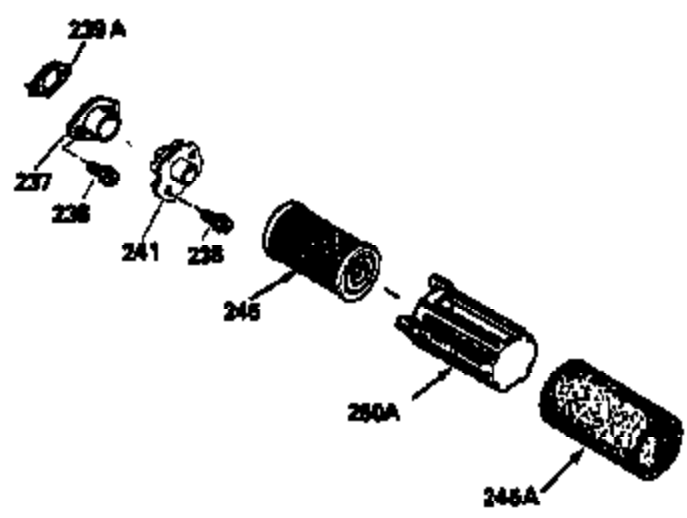

ILLUSTRATION SHOWS TYPICAL PARTS ONLY. ORDER BY PART NUMBER. PARTS NOT LISTED ARE SUPPLIED BY OEM.

VIEW 3 OF 3

Ref #	Part Number	Qty	Description
19	31386	1	Extension Spring
69	35261	1	* Mounting Flange Gasket
92	650815	1	Belleville Washer
182	6201	2	Screw, 1/4-28 x 7/8"
185	33004A	1	Intake Pipe (Incl. 224)
186	34337	1	Governor Link
191	36559	1	S.E. Brake Bracket (Incl. 195)
223	650451	2	Screw, 1/4-20 x 1"
225	35043	1	Carburetor Tube
227	35917	1	Air Cleaner Elbow Ass'y. (Incl. 238)
228	650826	1	Stud
235	35533	1	Air Cleaner Elbow Fitting
238	650940	2	Screw, 10-32 x 3/4"
239A	34698A	1	Air Cleaner Gasket
245	34782	1	Air Cleaner Filter
245A	34783	1	Air Cleaner Filter
249	35536	1	Air Cleaner Cover Seal
250	35535	1	Air Cleaner Cover
251	650513	1	Wing Nut
275A	35125	1	Spark Arrestor Muffler (Incl. 277)(Optional)
276	33753	1	Locking Plate (Optional)
277A	650795	2	Screw, 1/4-20 x 2-1/4" (Optional)
277	650988	2	Screw, 1/4-20 x 2-5/16"
370A	36261	1	Lubrication Decal
370E	34704	1	Air Cleaner Decal