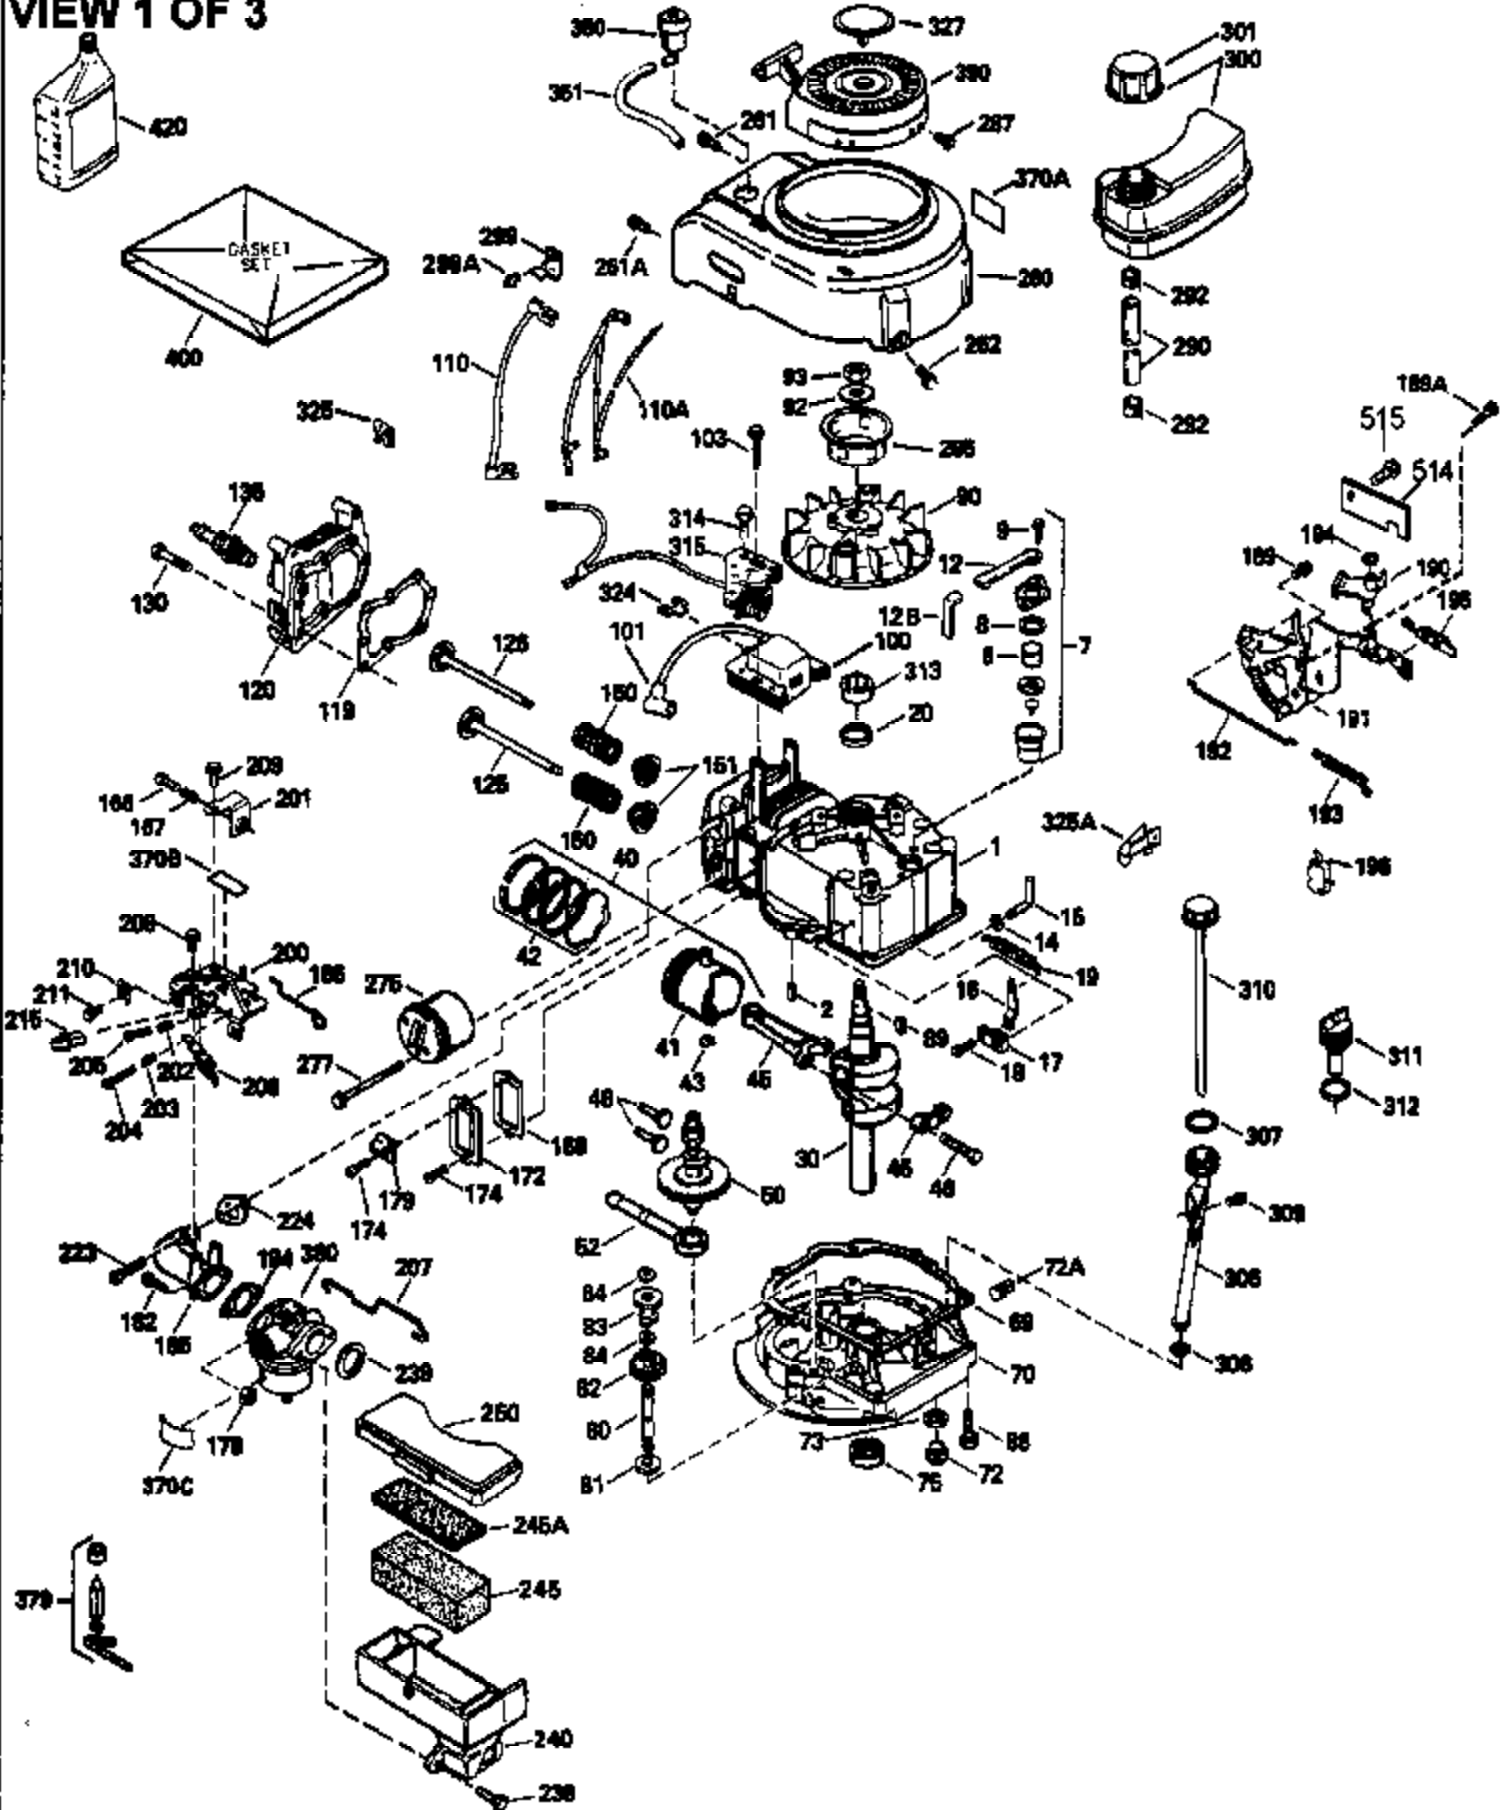

ILLUSTRATION SHOWS TYPICAL PARTS ONLY. ORDER BY PART NUMBER. PARTS NOT LISTED ARE SUPPLIED BY OEM.

VIEW 1 OF 3

Ref #	Part Number	Qty	Description
	RPMHigh		2900 to 3200
	RPMLow		2450 to 2750
1	33968B	1	Cylinder (Incl. 2 & 20)
2	26727	2	Dowel Pin
6	33734	1	Breather Element
7	34214A	1	Breather Ass'y. (Incl. 6, 8, 9 & 12)
8	33735	1	* Breather Gasket
9	30200	2	Screw, 10-24 x 9/16"
12	33886	1	Breather Tube
14	28277	1	Washer
15	30589	1	Governor Rod (Incl. 14)
16	31383A	1	Governor Lever
17	31335	1	Governor Lever Clamp
18	650548	1	Screw, 8-32 x 5/16"
19	31361	1	Extension Spring
20	32600	1	Oil Seal
30	35753A	1	Crankshaft
40	34535	1	Piston, Pin & Ring Set (Std.)
40	34536	1	Piston, Pin & Ring Set (.010" OS)
40	34537	1	Piston, Pin & Ring Set (.020" OS)
41	33562B	1	Piston & Pin Ass'y. (Std.) (Incl. 43)
41	33563B	1	Piston & Pin Ass'y. (.010" OS) (Incl. 43)
41	33564B	1	Piston & Pin Ass'y. (.020" OS) (Incl. 43)
42	33567	1	Ring Set (Std.)
42	33568	1	Ring Set (.010" OS)
42	33569	1	Ring Set (.020" OS)
43	20381	2	Piston Pin Retaining Ring
45	32875	1	Connecting Rod Ass'y. (Incl. 46)
46	32610A	2	Connecting Rod Bolt
48	27241	2	Valve Lifter
50	33553	1	Camshaft (MCR)
52	29914	1	Oil Pump Ass'y.
69	35261	1	* Mounting Flange Gasket
70	35179A	1	Mounting Flange (Incl. 72, 75 & 80)
72	30572	1	Oil Drain Plug (Incl. 73)
73	28833	1	Drain Plug Gasket
75	27897	1	Oil Seal
80	30574	1	Governor Shaft
81	30590A	1	Washer
82	30591	1	Governor Gear Ass'y. (Incl. 81)
83	30588A	1	Governor Spool
84	29193	2	Retaining Ring
86	650488	6	Screw, 1/4-20 x 1-1/4"
89	610961	1	Flywheel Key
90	611123	1	Flywheel
92	650815	1	Belleville Washer
93	650816	1	Flywheel Nut
100	34443A	1	Solid State Ignition
101	610118	1	Spark Plug Cover
103	650814	2	Screw, Torx T-15, 10-24 x 1"
110	36230	1	Ground Wire
119	33554A	1	* Cylinder Head Gasket
120	34342	1	Cylinder Head
125	29313C	1	Exhaust Valve (Std.) (Incl. 151)
125	29315C	1	Exhaust Valve (1/32" OS) (Incl. 151)
126	29314B	1	Intake Valve (Std.) (Incl. 151)
126	29315C	1	Intake Valve (1/32" OS) (Incl. 151)
130	6021A	8	Screw, 5/16-18 x 1-1/2"