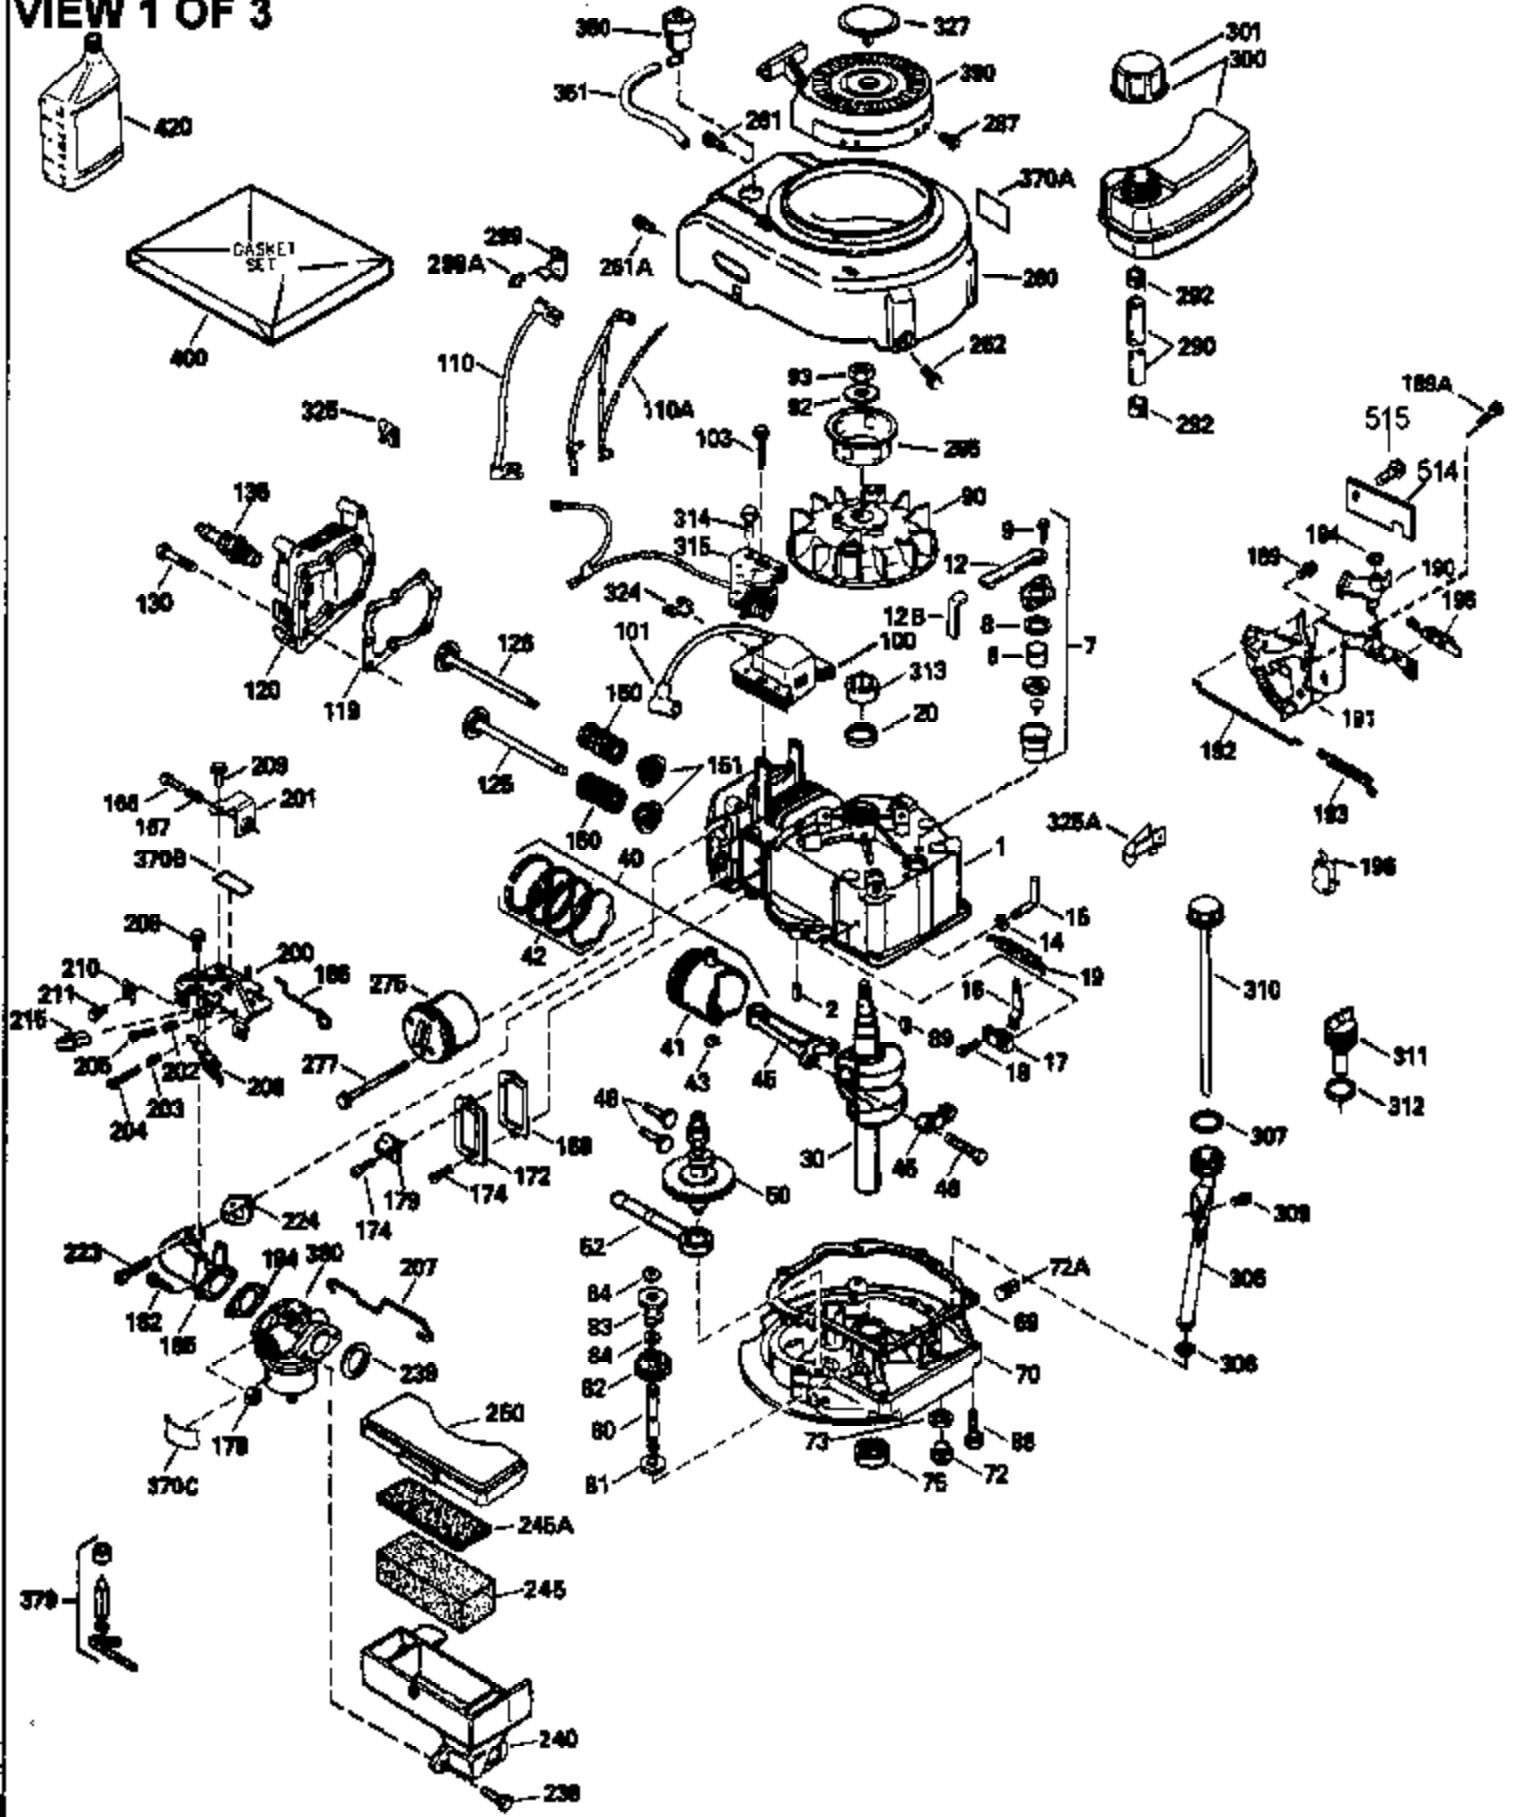

### VIEW 1 OF 3

Ref #	Part Number	Qty	Description
	RPMHigh		3100 to 3400
	RPMLow		2000 to 2300
1	33968B	1	Cylinder (Incl. 2 & 20)
2	26727	2	Dowel Pin
6	33734	1	Breather Element
7	34214A	1	Breather Ass'y. (Incl. 6, 8, 9 & 12)
8	33735	1	* Breather Gasket
9	30200	2	Screw, 10-24 x 9/16"
12	33886	1	Breather Tube
14	28277	1	Washer
15	30589	1	Governor Rod (Incl. 14)
16	31383A	1	Governor Lever
17	31335	1	Governor Lever Clamp
18	650548	1	Screw, 8-32 x 5/16"
19	31361	1	Extension Spring
20	32600	1	Oil Seal
30	34477B	1	Crankshaft
40	34535	1	Piston, Pin & Ring Set (Std.)
40	34536	1	Piston, Pin & Ring Set (.010" OS)
40	34537	1	Piston, Pin & Ring Set (.020" OS)
41	33562B	1	Piston & Pin Ass'y. (Std.) (Incl. 43)
41	33563B	1	Piston & Pin Ass'y. (.010" OS) (Incl. 43)
41	33564B	1	Piston & Pin Ass'y. (.020" OS) (Incl. 43)
42	33567	1	Ring Set (Std.)
42	33568	1	Ring Set (.010" OS)
42	33569	1	Ring Set (.020" OS)
43	20381	2	Piston Pin Retaining Ring
45	32875	1	Connecting Rod Ass'y. (Incl. 46)
46	32610A	2	Connecting Rod Bolt
48	27241	2	Valve Lifter
50	35992	1	Camshaft (MCR)
52	29914	1	Oil Pump Ass'y.
69	35261	1	* Mounting Flange Gasket
70	34311D	1	Mounting Flange (Incl. 72, 75 & 80)
72	36083	1	Oil Drain Plug
75	27897	1	Oil Seal
80	30574	1	Governor Shaft
81	30590A	1	Washer
82	30591	1	Governor Gear Ass'y. (Incl. 81)
83	30588A	1	Governor Spool
84	29193	2	Retaining Ring
86	650488	6	Screw, 1/4-20 x 1-1/4"
89	611004	1	Flywheel Key
90	611112	1	Flywheel
92	650815	1	Belleville Washer
93	650816	1	Flywheel Nut
100	34443A	1	Solid State Ignition
101	610118	1	Spark Plug Cover
103	650814	2	Screw, Torx T-15, 10-24 x 1"
110	36230	1	Ground Wire
119	33554A	1	* Cylinder Head Gasket
120	34342	1	Cylinder Head
125	29313C	1	Exhaust Valve (Std.) (Incl. 151)
125	29315C	1	Exhaust Valve (1/32" OS) (Incl. 151)
126	29314B	1	Intake Valve (Std.) (Incl. 151)
126	29315C	1	Intake Valve (1/32" OS) (Incl. 151)
130	6021A	8	Screw, 5/16-18 x 1-1/2"
135	35395	1	Resistor Spark Plug (RJ19LM)