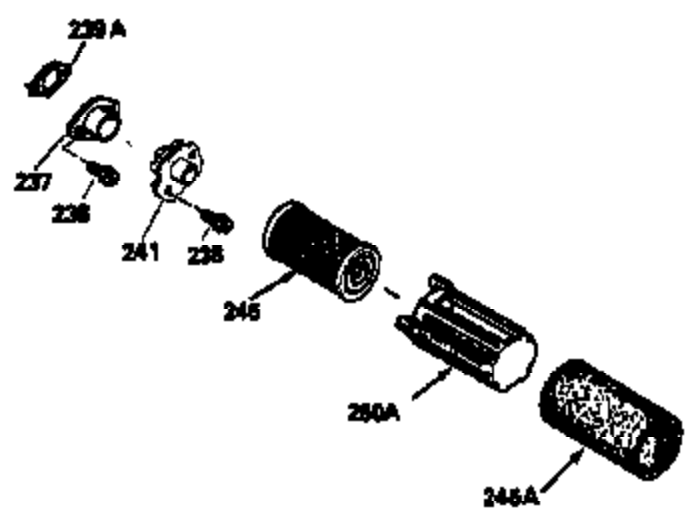

ILLUSTRATION SHOWS TYPICAL PARTS ONLY. ORDER BY PART NUMBER. PARTS NOT LISTED ARE SUPPLIED BY OEM.

VIEW 3 OF 3

Ref #	Part Number	Qty	Description
	RPMHigh		3100 to 3400
	RPMLow		2000 to 2300
19	31361	1	Extension Spring
69	35261	1	* Mounting Flange Gasket
92	650815	1	Belleville Washer
182	6201	2	Screw, 1/4-28 x 7/8"
185	31384A	1	Intake Pipe (Incl. 224)
186	34337	1	Governor Link
223	650451	2	Screw, 1/4-20 x 1"
238	650806	2	Screw, 10-32 x 5/8"
245	34340	1	Air Cleaner Filter
250	34341B	1	Air Cleaner Cover
276	35994	1	Locking Plate
277	650957	2	Screw, 1/4-20 x 2-31/32"
370A	34144	1	Primer Decal