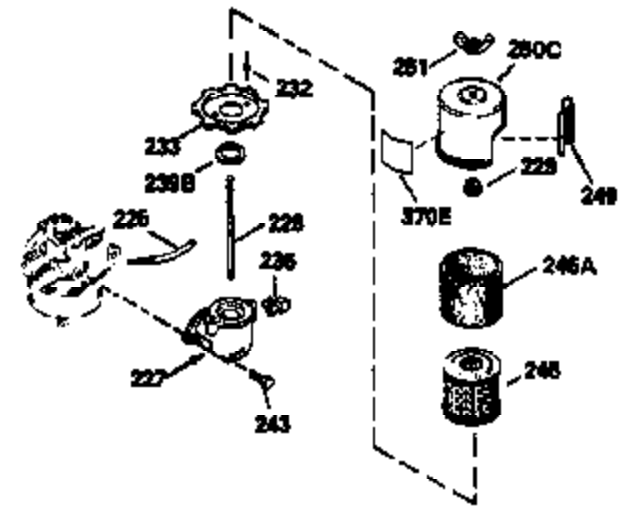

ILLUSTRATION SHOWS TYPICAL PARTS ONLY. ORDER BY PART NUMBER. PARTS NOT LISTED ARE SUPPLIED BY OEM.

VIEW 3 OF 3

Ref #	Part Number	Qty	Description
	RPMHigh		3100 to 3400
	RPMLow		2000 to 2300
19	31361	1	Extension Spring
69	35261	1	* Mounting Flange Gasket
92	650815	1	Belleville Washer
182	6201	2	Screw, 1/4-28 x 7/8"
185	31384A	1	Intake Pipe (Incl. 224)
186	34337	1	Governor Link
223	650451	2	Screw, 1/4-20 x 1"
238	650806	2	Screw, 10-32 x 5/8"
245	34340	1	Air Cleaner Filter
250	34341B	1	Air Cleaner Cover
276	35994	1	Locking Plate
277	650957	2	Screw, 1/4-20 x 2-31/32"
370A	34144	1	Primer Decal