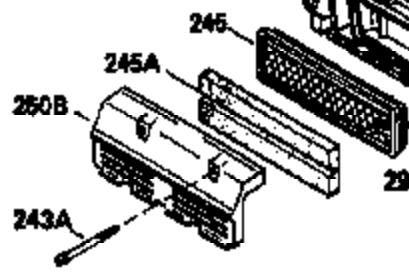

ILLUSTRATION SHOWS TYPICAL PARTS ONLY. ORDER BY PART NUMBER. PARTS NOT LISTED ARE SUPPLIED BY OEM.
VIEW 2 OF 3

Ref #	Part Number	Qty	Description
	RPMHigh		3100 to 3400
	RPMLow		2000 to 2300
92	650815	1	Belleville Washer
238	650806	2	Screw, 10-32 x 5/8"
245	34340	1	Air Cleaner Filter
287	650884	2	Screw, 8-32 x 1/2"
298	28763	3	Screw, 10-32 x 35/64"
301	33032	1	Fuel Cap
370A	34144	1	Primer Decal
370	34346	1	Lubrication Decal
390	590688	1	Rewind Starter