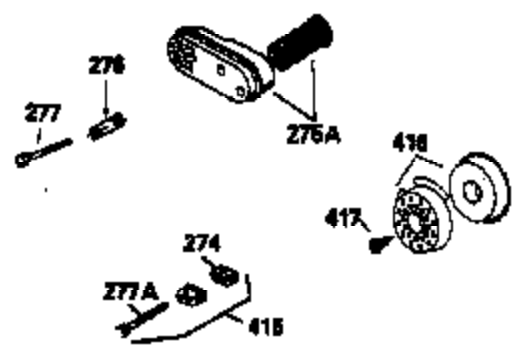

ILLUSTRATION SHOWS TYPICAL PARTS ONLY. ORDER BY PART NUMBER. PARTS NOT LISTED ARE SUPPLIED BY OEM.

VIEW 3 OF 3

Ref #	Part Number	Qty	Description
	RPMHigh		3100 to 3400
	RPMLow		2000 to 2300
19	31361	1	Extension Spring
69	35261	1	* Mounting Flange Gasket
92	650815	1	Belleville Washer
182	6201	2	Screw, 1/4-28 x 7/8"
185	31384A	1	Intake Pipe (Incl. 224)
186	34337	1	Governor Link
223	650451	2	Screw, 1/4-20 x 1"
238	650806	2	Screw, 10-32 x 5/8"
245	34340	1	Air Cleaner Filter
250	34341B	1	Air Cleaner Cover
276	35994	1	Locking Plate
277	650957	2	Screw, 1/4-20 x 2-31/32"
370A	34144	1	Primer Decal