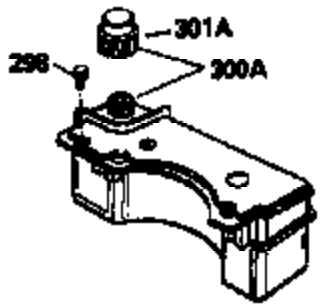

ILLUSTRATION SHOWS TYPICAL PARTS ONLY. ORDER BY PART NUMBER. PARTS NOT LISTED ARE SUPPLIED BY OEM.
VIEW 2 OF 3

Ref #	Part Number	Qty	Description
	RPMHigh		3100 to 3400
	RPMLow		2000 to 2300
92	650815	1	Belleville Washer
238	650806	2	Screw, 10-32 x 5/8"
245	34340	1	Air Cleaner Filter
287	650884	2	Screw, 8-32 x 1/2"
298	28763	3	Screw, 10-32 x 35/64"
301	33032	1	Fuel Cap
370A	34144	1	Primer Decal
370	34346	1	Lubrication Decal
390	590688	1	Rewind Starter