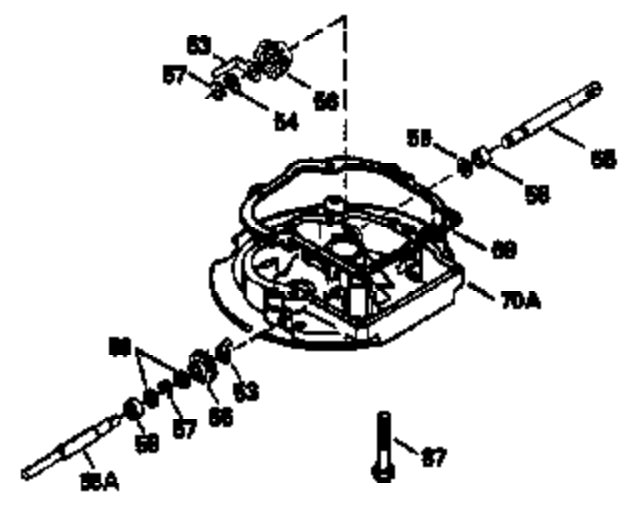

ILLUSTRATION SHOWS TYPICAL PARTS ONLY. ORDER BY PART NUMBER. PARTS NOT LISTED ARE SUPPLIED BY OEM.

VIEW 3 OF 3

Ref #	Part Number	Qty	Description
	RPMHigh		3100 to 3400
	RPMLow		2000 to 2300
19	31361	1	Extension Spring
69	35261	1	* Mounting Flange Gasket
92	650815	1	Belleville Washer
182	6201	2	Screw, 1/4-28 x 7/8"
185	31384A	1	Intake Pipe (Incl. 224)
186	34337	1	Governor Link
223	650451	2	Screw, 1/4-20 x 1"
238	650806	2	Screw, 10-32 x 5/8"
245	34340	1	Air Cleaner Filter
250	34341B	1	Air Cleaner Cover
276	35994	1	Locking Plate
277	650957	2	Screw, 1/4-20 x 2-31/32"
370A	34144	1	Primer Decal