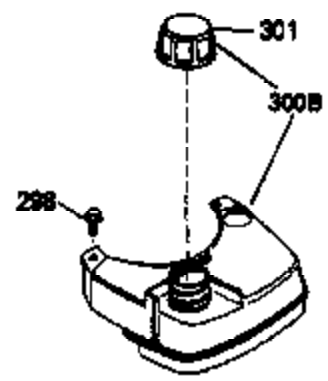

ILLUSTRATION SHOWS TYPICAL PARTS ONLY. ORDER BY PART NUMBER. PARTS NOT LISTED ARE SUPPLIED BY OEM.
VIEW 2 OF 3

Ref #	Part Number	Qty	Description
	RPMHigh		3100 to 3400
	RPMLow		2000 to 2300
92	650815	1	Belleville Washer
238	650806	2	Screw, 10-32 x 5/8"
245	34340	1	Air Cleaner Filter
287	650884	2	Screw, 8-32 x 1/2"
298	28763	3	Screw, 10-32 x 35/64"
301	33032	1	Fuel Cap
370A	34144	1	Primer Decal
370	34346	1	Lubrication Decal
390	590688	1	Rewind Starter