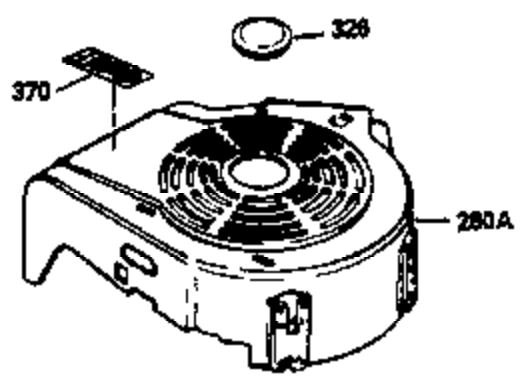

ILLUSTRATION SHOWS TYPICAL PARTS ONLY. ORDER BY PART NUMBER. PARTS NOT LISTED ARE SUPPLIED BY OEM.
VIEW 2 OF 3

Ref #	Part Number	Qty	Description
	RPMHigh		3100 to 3400
	RPMLow		2000 to 2300
92	650815	1	Belleville Washer
238	650806	2	Screw, 10-32 x 5/8"
245	34340	1	Air Cleaner Filter
287	650884	2	Screw, 8-32 x 1/2"
298	28763	3	Screw, 10-32 x 35/64"
301	33032	1	Fuel Cap
370A	34144	1	Primer Decal
370	34346	1	Lubrication Decal
390	590688	1	Rewind Starter