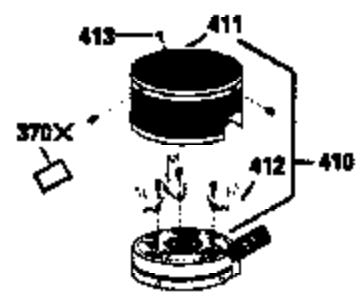

ILLUSTRATION SHOWS TYPICAL PARTS ONLY. ORDER BY PART NUMBER. PARTS NOT LISTED ARE SUPPLIED BY OEM.

VIEW 3 OF 3

Ref #	Part Number	Qty	Description
	RPMHigh		3100 to 3400
	RPMLow		2000 to 2300
19	31361	1	Extension Spring
69	35261	1	* Mounting Flange Gasket
92	650815	1	Belleville Washer
182	6201	2	Screw, 1/4-28 x 7/8"
185	31384A	1	Intake Pipe (Incl. 224)
186	34337	1	Governor Link
223	650451	2	Screw, 1/4-20 x 1"
238	650806	2	Screw, 10-32 x 5/8"
245	34340	1	Air Cleaner Filter
250	34341B	1	Air Cleaner Cover
276	35994	1	Locking Plate
277	650957	2	Screw, 1/4-20 x 2-31/32"
370A	34144	1	Primer Decal