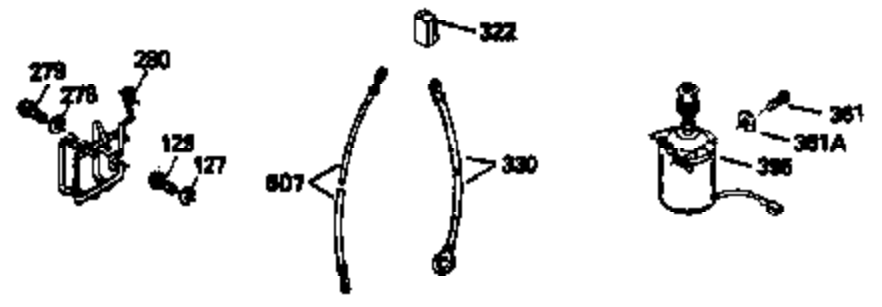

ILLUSTRATION SHOWS TYPICAL PARTS ONLY. ORDER BY PART NUMBER. PARTS NOT LISTED ARE SUPPLIED BY OEM.

VIEW 3 OF 3

Ref #	Part Number	Qty	Description
	RPMHigh		3100 to 3400
	RPMLow		2000 to 2300
19	31361	1	Extension Spring
69	35261	1	* Mounting Flange Gasket
92	650815	1	Belleville Washer
182	6201	2	Screw, 1/4-28 x 7/8"
185	31384A	1	Intake Pipe (Incl. 224)
186	34337	1	Governor Link
223	650451	2	Screw, 1/4-20 x 1"
238	650806	2	Screw, 10-32 x 5/8"
245	34340	1	Air Cleaner Filter
250	34341B	1	Air Cleaner Cover
276	35994	1	Locking Plate
277	650957	2	Screw, 1/4-20 x 2-31/32"
370A	34144	1	Primer Decal