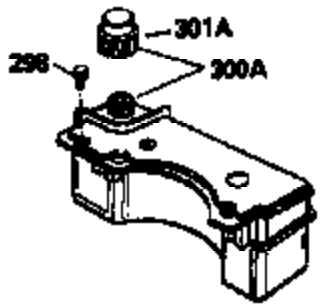

ILLUSTRATION SHOWS TYPICAL PARTS ONLY. ORDER BY PART NUMBER. PARTS NOT LISTED ARE SUPPLIED BY OEM.
VIEW 2 OF 3

Ref #	Part Number	Qty	Description
	RPMHigh		3450 to 3750
	RPMLow		1800
92	650815	1	Belleville Washer
238	650806	2	Screw, 10-32 x 5/8"
245	34340	1	Air Cleaner Filter
287	650884	2	Screw, 8-32 x 1/2"
301	33032	1	Fuel Cap
340	35016	1	Fuel Tank Bracket
342A	650665	1	Screw, 1/4-15 x 3/4"
342	650735	1	Screw, 10-24 x 3/8"
370	34346	1	Lubrication Decal
370A	550223	1	Name Decal
390	590688	1	Rewind Starter