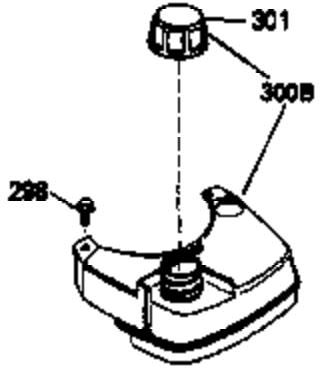

ILLUSTRATION SHOWS TYPICAL PARTS ONLY. ORDER BY PART NUMBER. PARTS NOT LISTED ARE SUPPLIED BY OEM.
VIEW 2 OF 3

Ref #	Part Number	Qty	Description
	RPMHigh		3450 to 3750
	RPMLow		1800
92	650815	1	Belleville Washer
238	650806	2	Screw, 10-32 x 5/8"
245	34340	1	Air Cleaner Filter
287	650884	2	Screw, 8-32 x 1/2"
301	33032	1	Fuel Cap
340	35016	1	Fuel Tank Bracket
342A	650665	1	Screw, 1/4-15 x 3/4"
342	650735	1	Screw, 10-24 x 3/8"
370	34346	1	Lubrication Decal
370A	550223	1	Name Decal
390	590688	1	Rewind Starter