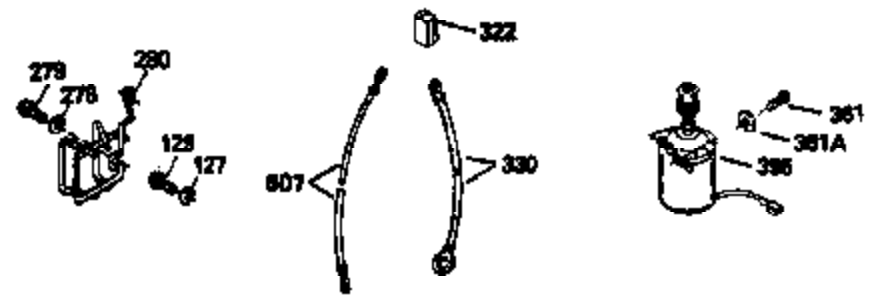

ILLUSTRATION SHOWS TYPICAL PARTS ONLY. ORDER BY PART NUMBER. PARTS NOT LISTED ARE SUPPLIED BY OEM.

VIEW 3 OF 3

Ref #	Part Number	Qty	Description
	RPMHigh		3450 to 3750
	RPMLow		1800
19	31386	1	Extension Spring
69	35261	1	* Mounting Flange Gasket
92	650815	1	Belleville Washer
182	6201	2	Screw, 1/4-28 x 7/8"
185	31384A	1	Intake Pipe (Incl. 224)
186	34337	1	Governor Link
223	650451	2	Screw, 1/4-20 x 1"
238	650806	2	Screw, 10-32 x 5/8"
245	34340	1	Air Cleaner Filter
250	34341B	1	Air Cleaner Cover
276	33753	1	Locking Plate
277	650795	2	Screw, 1/4-20 x 2-1/4"
340	35016	1	Fuel Tank Bracket
370A	550223	1	Name Decal