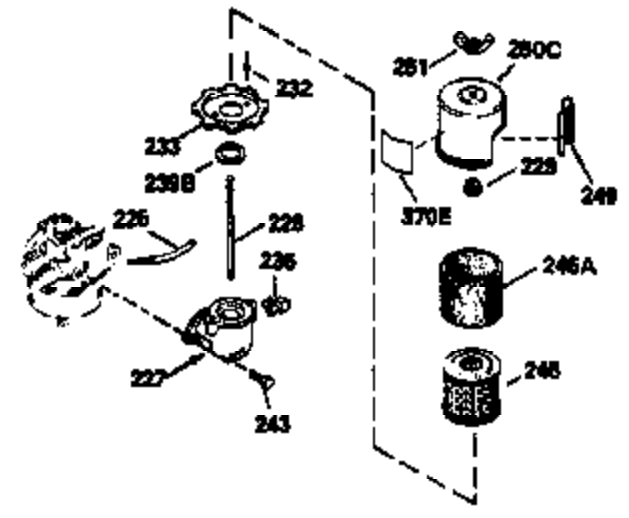

ILLUSTRATION SHOWS TYPICAL PARTS ONLY. ORDER BY PART NUMBER. PARTS NOT LISTED ARE SUPPLIED BY OEM.

VIEW 3 OF 3

Ref #	Part Number	Qty	Description
	RPMHigh		3450 to 3750
	RPMLow		1800
19	31386	1	Extension Spring
69	35261	1	* Mounting Flange Gasket
92	650815	1	Belleville Washer
182	6201	2	Screw, 1/4-28 x 7/8"
185	31384A	1	Intake Pipe (Incl. 224)
186	34337	1	Governor Link
223	650451	2	Screw, 1/4-20 x 1"
238	650806	2	Screw, 10-32 x 5/8"
245	34340	1	Air Cleaner Filter
250	34341B	1	Air Cleaner Cover
276	33753	1	Locking Plate
277	650795	2	Screw, 1/4-20 x 2-1/4"
340	35016	1	Fuel Tank Bracket
370A	550223	1	Name Decal