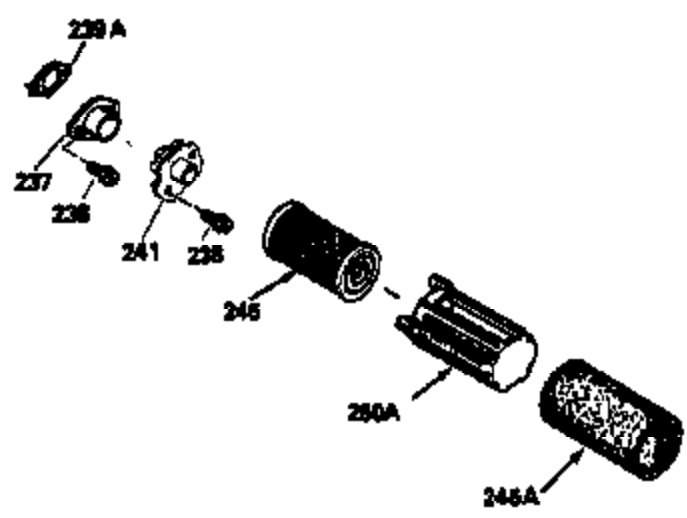

ILLUSTRATION SHOWS TYPICAL PARTS ONLY. ORDER BY PART NUMBER. PARTS NOT LISTED ARE SUPPLIED BY OEM.

VIEW 3 OF 3

Ref #	Part Number	Qty	Description
	RPMHigh		3450 to 3750
	RPMLow		1800
19	31386	1	Extension Spring
69	35261	1	* Mounting Flange Gasket
92	650815	1	Belleville Washer
182	6201	2	Screw, 1/4-28 x 7/8"
185	31384A	1	Intake Pipe (Incl. 224)
186	34337	1	Governor Link
223	650451	2	Screw, 1/4-20 x 1"
238	650806	2	Screw, 10-32 x 5/8"
245	34340	1	Air Cleaner Filter
250	34341B	1	Air Cleaner Cover
276	33753	1	Locking Plate
277	650795	2	Screw, 1/4-20 x 2-1/4"
340	35016	1	Fuel Tank Bracket
370A	550223	1	Name Decal