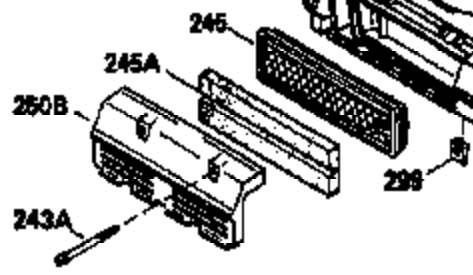

ILLUSTRATION SHOWS TYPICAL PARTS ONLY. ORDER BY PART NUMBER. PARTS NOT LISTED ARE SUPPLIED BY OEM.
VIEW 2 OF 3

Ref #	Part Number	Qty	Description
	RPMHigh		3450 to 3750
	RPMLow		1800
92	650815	1	Belleville Washer
238	650806	2	Screw, 10-32 x 5/8"
245	34340	1	Air Cleaner Filter
287	650884	2	Screw, 8-32 x 1/2"
301	33032	1	Fuel Cap
340	35016	1	Fuel Tank Bracket
342A	650665	1	Screw, 1/4-15 x 3/4"
342	650735	1	Screw, 10-24 x 3/8"
370	34346	1	Lubrication Decal
370A	550223	1	Name Decal
390	590688	1	Rewind Starter