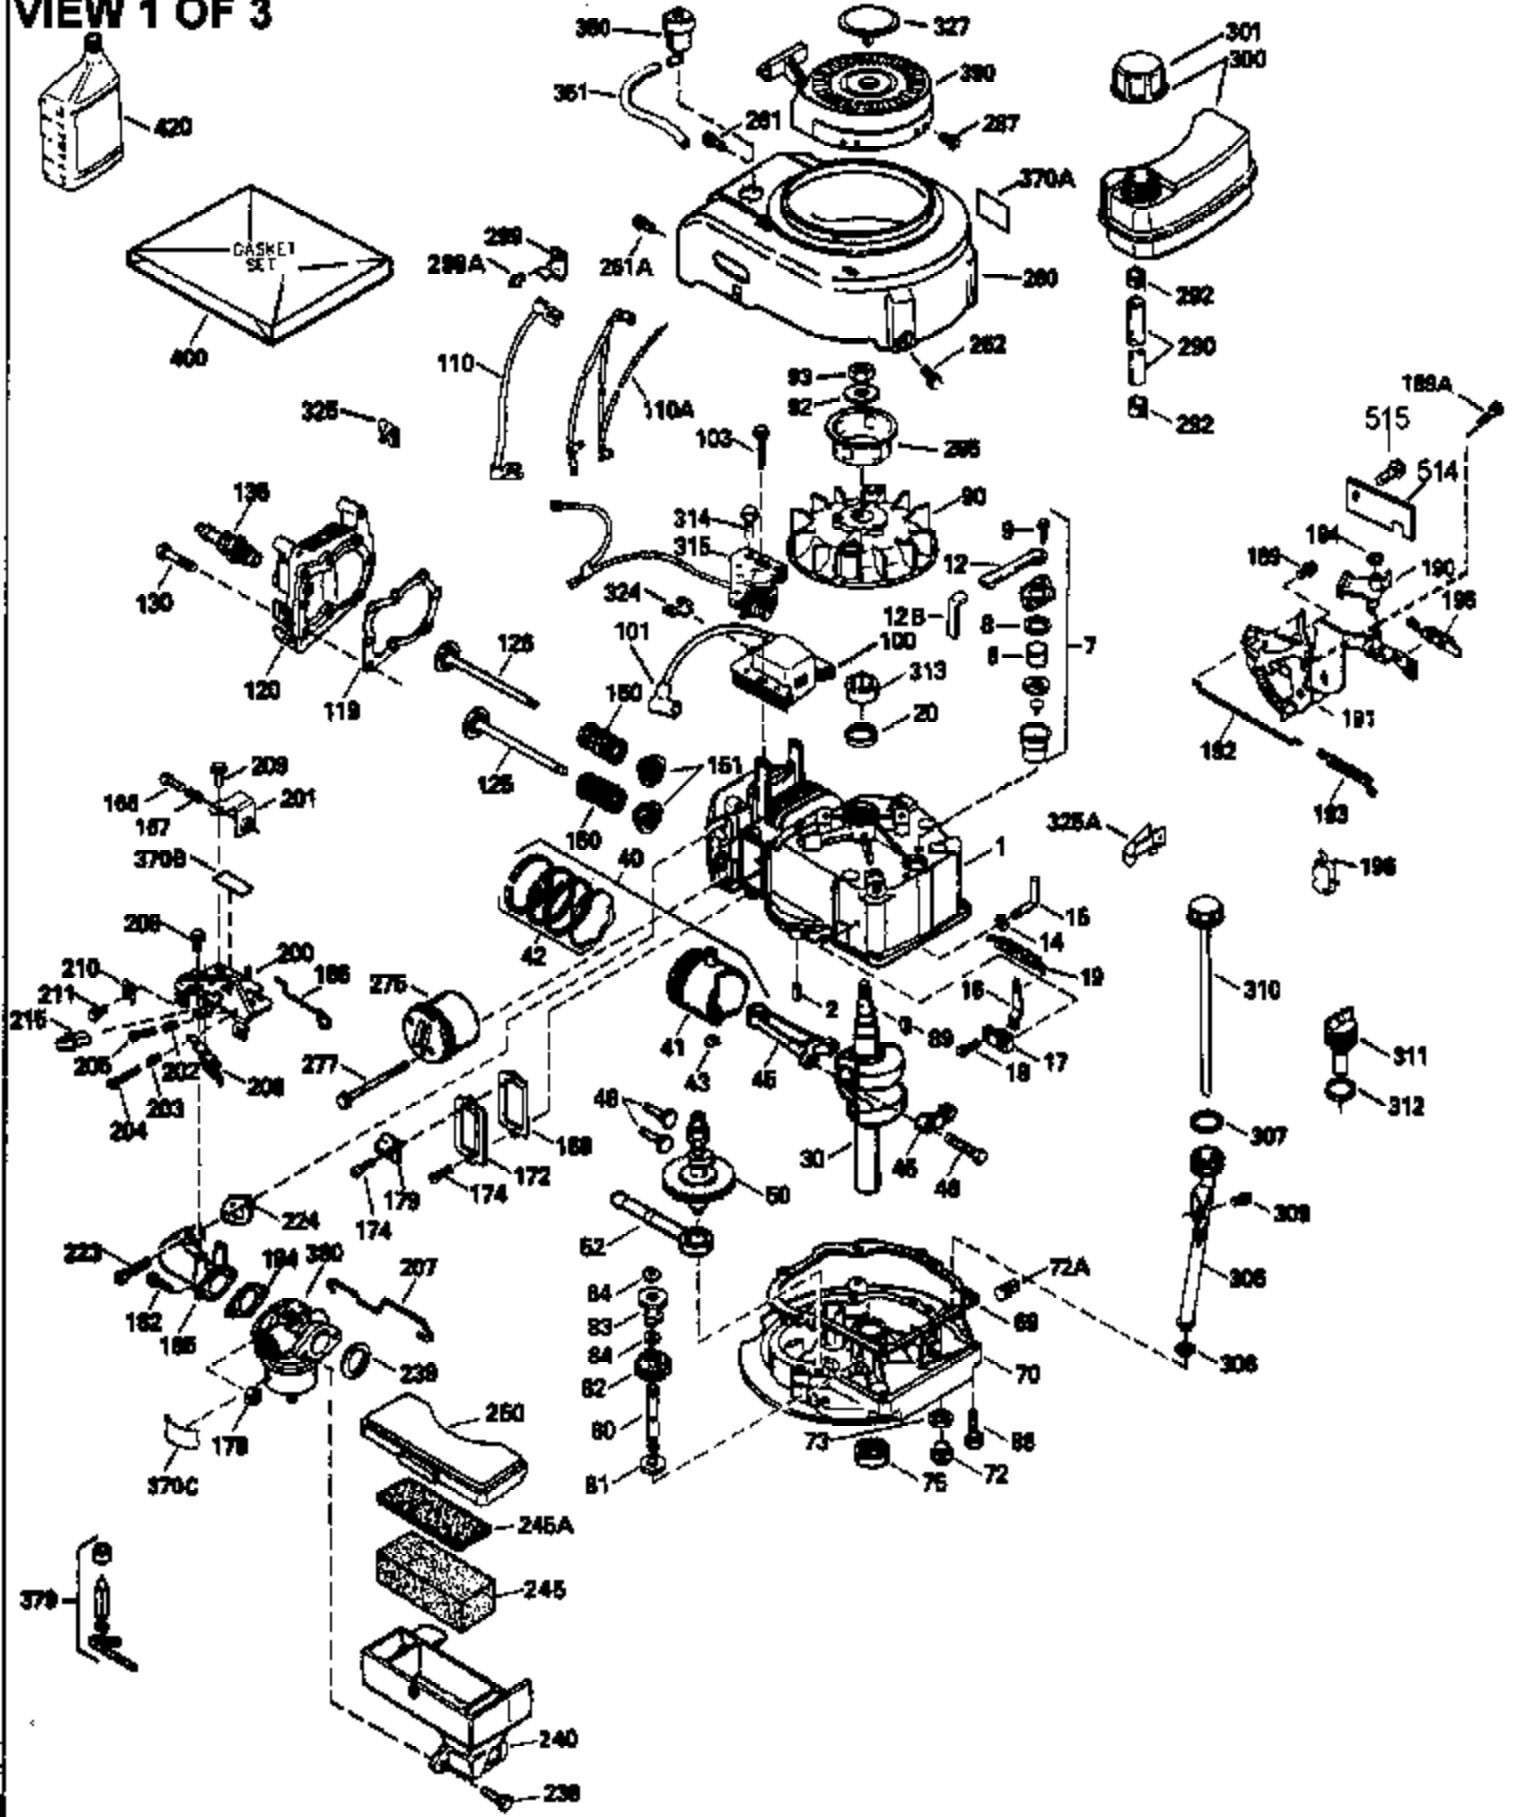

ILLUSTRATION SHOWS TYPICAL PARTS ONLY. ORDER BY PART NUMBER. PARTS NOT LISTED ARE SUPPLIED BY OEM.

VIEW 1 OF 3

Ref #	Part Number	Qty	Description
	RPMHigh		3450 to 3750
	RPMLow		1800
1	33968B	1	Cylinder (Incl. 2 & 20)
2	26727	2	Dowel Pin
6	33734	1	Breather Element
7	34214A	1	Breather Ass'y. (Incl. 6, 8, 9 & 12)
8	33735	1	* Breather Gasket
9	30200	2	Screw, 10-24 x 9/16"
12	33886	1	Breather Tube
14	28277	1	Washer
15	30589	1	Governor Rod (Incl. 14)
16	31383A	1	Governor Lever
17	31335	1	Governor Lever Clamp
18	650548	1	Screw, 8-32 x 5/16"
19	31386	1	Extension Spring
20	32600	1	Oil Seal
30	34570A	1	Crankshaft
40	34535	1	Piston, Pin & Ring Set (Std.)
40	34536	1	Piston, Pin & Ring Set (.010" OS)
40	34537	1	Piston, Pin & Ring Set (.020" OS)
41	33562B	1	Piston & Pin Ass'y. (Std.) (Incl. 43)
41	33563B	1	Piston & Pin Ass'y. (.010" OS) (Incl. 43)
41	33564B	1	Piston & Pin Ass'y. (.020" OS) (Incl. 43)
42	33567	1	Ring Set (Std.)
42	33568	1	Ring Set (.010" OS)
42	33569	1	Ring Set (.020" OS)
43	20381	2	Piston Pin Retaining Ring
45	32875	1	Connecting Rod Ass'y. (Incl. 46)
46	32610A	2	Connecting Rod Bolt
48	27241	2	Valve Lifter
50	33553	1	Camshaft (MCR)
52	29914	1	Oil Pump Ass'y.
69	35261	1	* Mounting Flange Gasket
70	32612A	1	Mounting Flange (Incl. 72, 75 & 80)
72A	9556	1	Oil Drain Plug
72	36083	1	Oil Drain Plug
75	27897	1	Oil Seal
80	30574	1	Governor Shaft
81	30590A	1	Washer
82	30591	1	Governor Gear Ass'y. (Incl. 81)
83	30588A	1	Governor Spool
84	29193	2	Retaining Ring
86	650488	6	Screw, 1/4-20 x 1-1/4"
89	610961	1	Flywheel Key
90	611123	1	Flywheel
92	650815	1	Belleville Washer
93	650816	1	Flywheel Nut
100	34443A	1	Solid State Ignition
101	610118	1	Spark Plug Cover
103	650814	2	Screw, Torx T-15, 10-24 x 1"
110	36230	1	Ground Wire
119	33554A	1	* Cylinder Head Gasket
120	34342	1	Cylinder Head
125	29313C	1	Exhaust Valve (Std.) (Incl. 151)
125	29315C	1	Exhaust Valve (1/32" OS) (Incl. 151)
126	29314B	1	Intake Valve (Std.) (Incl. 151)
126	29315C	1	Intake Valve (1/32" OS) (Incl. 151)
130	6021A	8	Screw, 5/16-18 x 1-1/2"