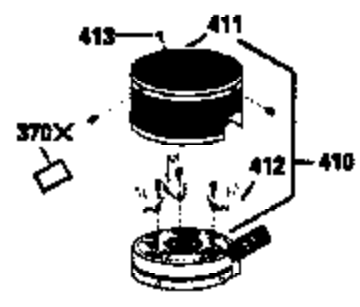

ILLUSTRATION SHOWS TYPICAL PARTS ONLY. ORDER BY PART NUMBER. PARTS NOT LISTED ARE SUPPLIED BY OEM.

VIEW 3 OF 3

Ref #	Part Number	Qty	Description
	RPMHigh		3450 to 3750
	RPMLow		1800
19	31386	1	Extension Spring
69	35261	1	* Mounting Flange Gasket
92	650815	1	Belleville Washer
182	6201	2	Screw, 1/4-28 x 7/8"
185	31384A	1	Intake Pipe (Incl. 224)
186	34337	1	Governor Link
223	650451	2	Screw, 1/4-20 x 1"
238	650806	2	Screw, 10-32 x 5/8"
245	34340	1	Air Cleaner Filter
250	34341B	1	Air Cleaner Cover
276	33753	1	Locking Plate
277	650795	2	Screw, 1/4-20 x 2-1/4"
340	35016	1	Fuel Tank Bracket
370A	550223	1	Name Decal