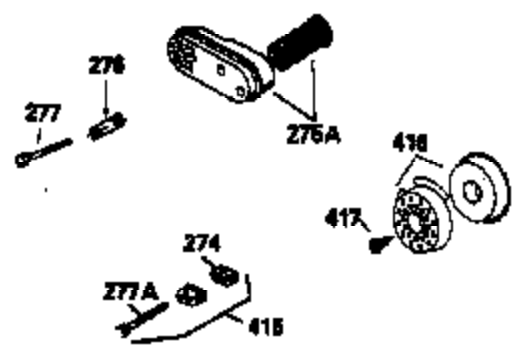

ILLUSTRATION SHOWS TYPICAL PARTS ONLY. ORDER BY PART NUMBER. PARTS NOT LISTED ARE SUPPLIED BY OEM.

VIEW 3 OF 3

Ref #	Part Number	Qty	Description
	RPMHigh		3450 to 3750
	RPMLow		1800
19	31386	1	Extension Spring
69	35261	1	* Mounting Flange Gasket
92	650815	1	Belleville Washer
182	6201	2	Screw, 1/4-28 x 7/8"
185	31384A	1	Intake Pipe (Incl. 224)
186	34337	1	Governor Link
223	650451	2	Screw, 1/4-20 x 1"
238	650806	2	Screw, 10-32 x 5/8"
245	34340	1	Air Cleaner Filter
250	34341B	1	Air Cleaner Cover
276	33753	1	Locking Plate
277	650795	2	Screw, 1/4-20 x 2-1/4"
340	35016	1	Fuel Tank Bracket
370A	550223	1	Name Decal