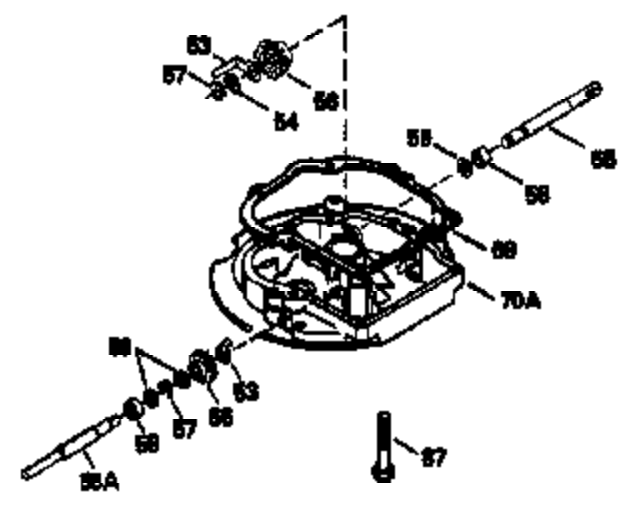

ILLUSTRATION SHOWS TYPICAL PARTS ONLY. ORDER BY PART NUMBER. PARTS NOT LISTED ARE SUPPLIED BY OEM.

VIEW 3 OF 3

Ref #	Part Number	Qty	Description
	RPMHigh		3450 to 3750
	RPMLow		1800
19	31386	1	Extension Spring
69	35261	1	* Mounting Flange Gasket
92	650815	1	Belleville Washer
182	6201	2	Screw, 1/4-28 x 7/8"
185	31384A	1	Intake Pipe (Incl. 224)
186	34337	1	Governor Link
223	650451	2	Screw, 1/4-20 x 1"
238	650806	2	Screw, 10-32 x 5/8"
245	34340	1	Air Cleaner Filter
250	34341B	1	Air Cleaner Cover
276	33753	1	Locking Plate
277	650795	2	Screw, 1/4-20 x 2-1/4"
340	35016	1	Fuel Tank Bracket
370A	550223	1	Name Decal