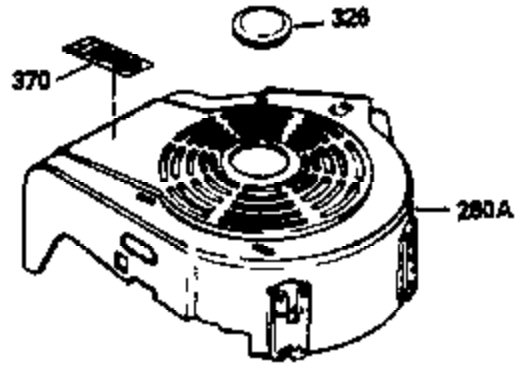

ILLUSTRATION SHOWS TYPICAL PARTS ONLY. ORDER BY PART NUMBER. PARTS NOT LISTED ARE SUPPLIED BY OEM.
VIEW 2 OF 3

Ref #	Part Number	Qty	Description
	RPMHigh		3450 to 3750
	RPMLow		1800
92	650815	1	Belleville Washer
238	650806	2	Screw, 10-32 x 5/8"
245	34340	1	Air Cleaner Filter
287	650884	2	Screw, 8-32 x 1/2"
301	33032	1	Fuel Cap
340	35016	1	Fuel Tank Bracket
342A	650665	1	Screw, 1/4-15 x 3/4"
342	650735	1	Screw, 10-24 x 3/8"
370	34346	1	Lubrication Decal
370A	550223	1	Name Decal
390	590688	1	Rewind Starter