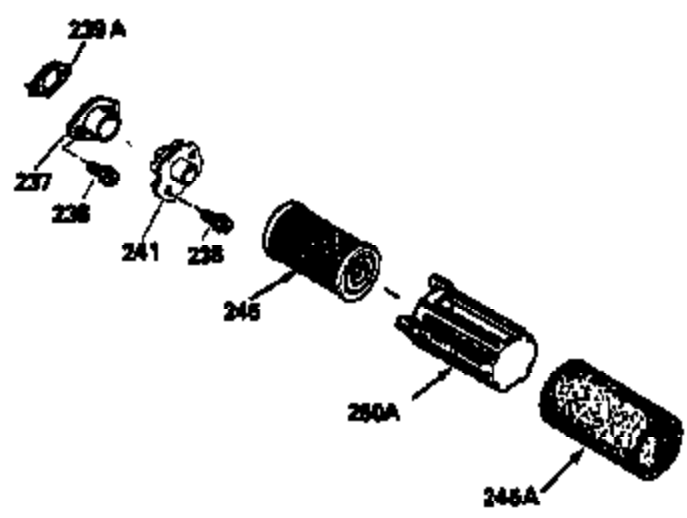

ILLUSTRATION SHOWS TYPICAL PARTS ONLY. ORDER BY PART NUMBER. PARTS NOT LISTED ARE SUPPLIED BY OEM.

VIEW 3 OF 3

Ref #	Part Number	Qty	Description
	RPMHigh		3000 to 3300
	RPMLow		2000 to 2300
19	31361	1	Extension Spring
69	35261	1	* Mounting Flange Gasket
92	650815	1	Belleville Washer
182	6201	2	Screw, 1/4-28 x 7/8"
185	31384A	1	Intake Pipe (Incl. 224)
186	34337	1	Governor Link
191	35015B	1	S.E. Brake Bracket (Incl. 195)
223	650451	2	Screw, 1/4-20 x 1"
238	650806	2	Screw, 10-32 x 5/8"
245	34340	1	Air Cleaner Filter
250	34341B	1	Air Cleaner Cover
276	35994	1	Locking Plate
277	650957	2	Screw, 1/4-20 x 2-31/32"
370A	34144	1	Primer Decal