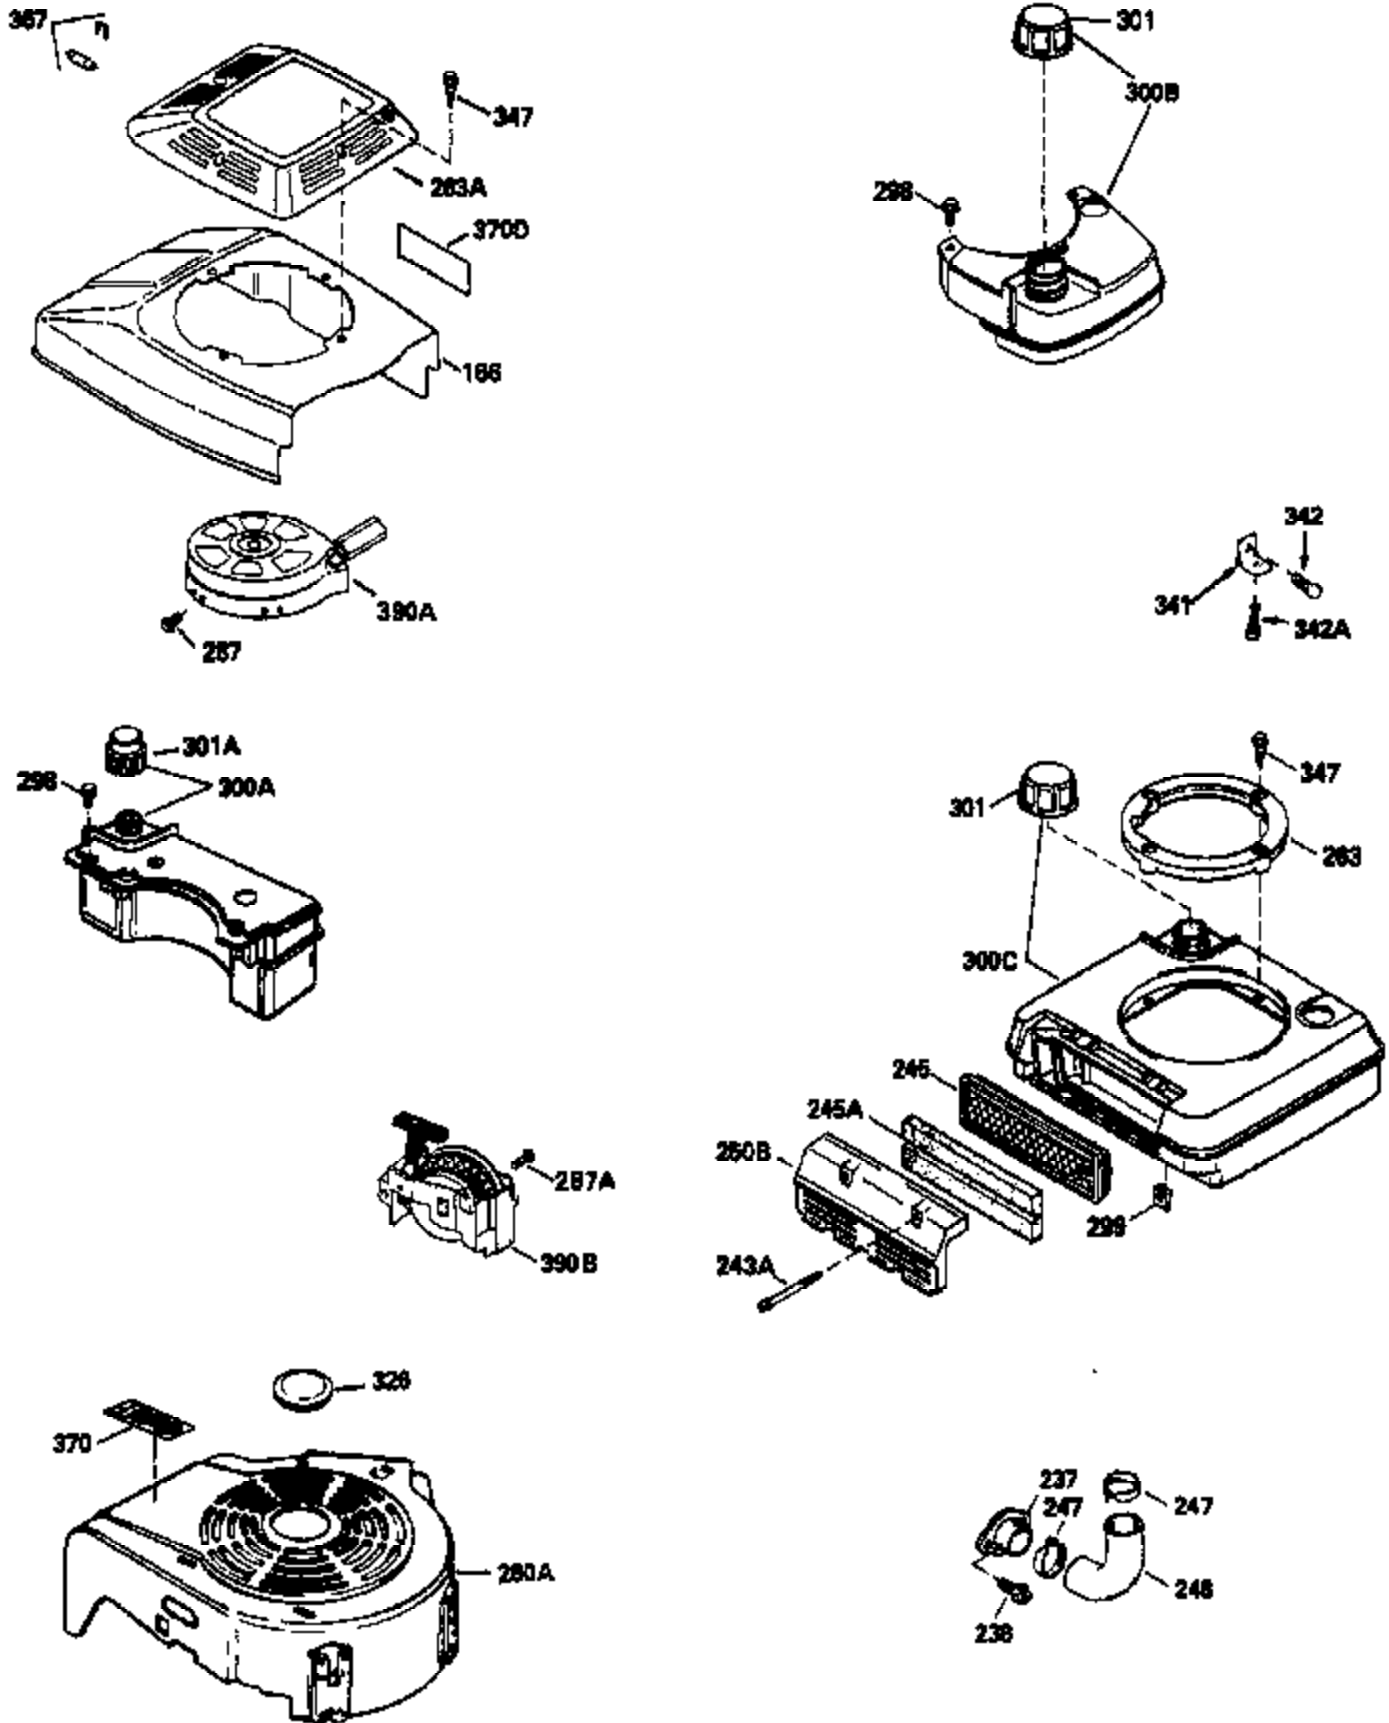

ILLUSTRATION SHOWS TYPICAL PARTS ONLY. ORDER BY PART NUMBER. PARTS NOT LISTED ARE SUPPLIED BY OEM.
VIEW 2 OF 3

Ref #	Part Number	Qty	Description
	RPMHigh		3000 to 3300
	RPMLow		2000 to 2300
92	650815	1	Belleville Washer
191	35015B	1	S.E. Brake Bracket (Incl. 195)
238	650806	2	Screw, 10-32 x 5/8"
245	34340	1	Air Cleaner Filter
287	650884	2	Screw, 8-32 x 1/2"
298	28763	3	Screw, 10-32 x 35/64"
301	33032	1	Fuel Cap
370A	34144	1	Primer Decal
370	34346	1	Lubrication Decal
390	590686	1	Rewind Starter