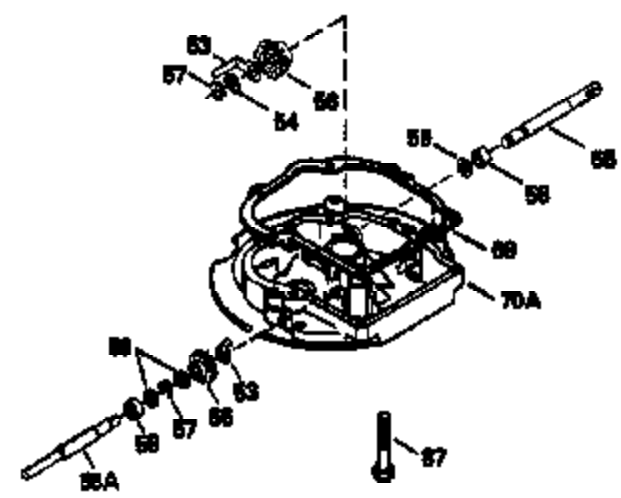

ILLUSTRATION SHOWS TYPICAL PARTS ONLY. ORDER BY PART NUMBER. PARTS NOT LISTED ARE SUPPLIED BY OEM.

VIEW 3 OF 3

Ref #	Part Number	Qty	Description
	RPMHigh		3000 to 3300
	RPMLow		2000 to 2300
19	31361	1	Extension Spring
69	35261	1	* Mounting Flange Gasket
92	650815	1	Belleville Washer
182	6201	2	Screw, 1/4-28 x 7/8"
185	31384A	1	Intake Pipe (Incl. 224)
186	34337	1	Governor Link
191	35015B	1	S.E. Brake Bracket (Incl. 195)
223	650451	2	Screw, 1/4-20 x 1"
238	650806	2	Screw, 10-32 x 5/8"
245	34340	1	Air Cleaner Filter
250	34341B	1	Air Cleaner Cover
276	35994	1	Locking Plate
277	650957	2	Screw, 1/4-20 x 2-31/32"
370A	34144	1	Primer Decal