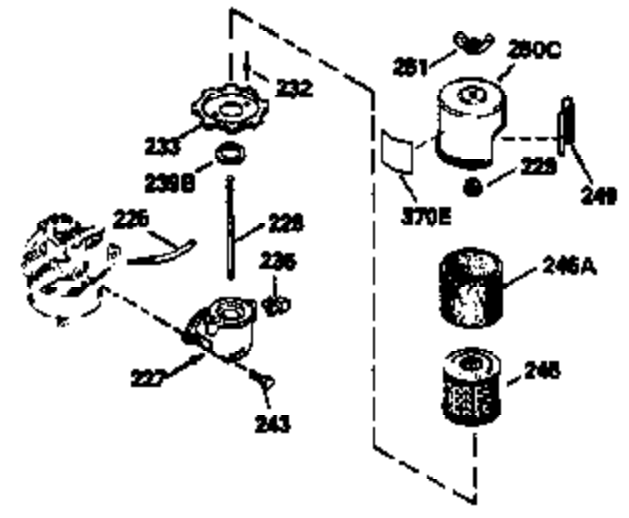

ILLUSTRATION SHOWS TYPICAL PARTS ONLY. ORDER BY PART NUMBER. PARTS NOT LISTED ARE SUPPLIED BY OEM.

VIEW 3 OF 3

Ref #	Part Number	Qty	Description
	RPMHigh		3000 to 3300
	RPMLow		2000 to 2300
19	31361	1	Extension Spring
69	35261	1	* Mounting Flange Gasket
92	650815	1	Belleville Washer
182	6201	2	Screw, 1/4-28 x 7/8"
185	31384A	1	Intake Pipe (Incl. 224)
186	34337	1	Governor Link
191	35015B	1	S.E. Brake Bracket (Incl. 195)
223	650451	2	Screw, 1/4-20 x 1"
238	650806	2	Screw, 10-32 x 5/8"
245	34340	1	Air Cleaner Filter
250	34341B	1	Air Cleaner Cover
276	35994	1	Locking Plate
277	650957	2	Screw, 1/4-20 x 2-31/32"
370A	34144	1	Primer Decal