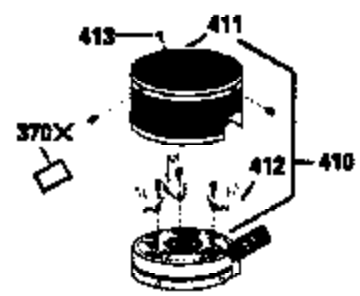

ILLUSTRATION SHOWS TYPICAL PARTS ONLY. ORDER BY PART NUMBER. PARTS NOT LISTED ARE SUPPLIED BY OEM.

VIEW 3 OF 3

Ref #	Part Number	Qty	Description
	RPMHigh		3000 to 3300
	RPMLow		2000 to 2300
19	31361	1	Extension Spring
69	35261	1	* Mounting Flange Gasket
92	650815	1	Belleville Washer
182	6201	2	Screw, 1/4-28 x 7/8"
185	31384A	1	Intake Pipe (Incl. 224)
186	34337	1	Governor Link
191	35015B	1	S.E. Brake Bracket (Incl. 195)
223	650451	2	Screw, 1/4-20 x 1"
238	650806	2	Screw, 10-32 x 5/8"
245	34340	1	Air Cleaner Filter
250	34341B	1	Air Cleaner Cover
276	35994	1	Locking Plate
277	650957	2	Screw, 1/4-20 x 2-31/32"
370A	34144	1	Primer Decal