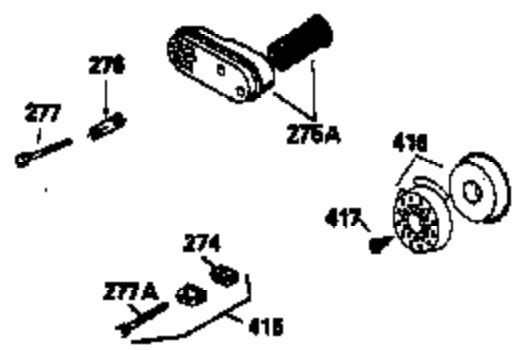

ILLUSTRATION SHOWS TYPICAL PARTS ONLY. ORDER BY PART NUMBER. PARTS NOT LISTED ARE SUPPLIED BY OEM.

VIEW 3 OF 3

Ref #	Part Number	Qty	Description
	RPMHigh		3000 to 3300
	RPMLow		2000 to 2300
19	31361	1	Extension Spring
69	35261	1	* Mounting Flange Gasket
92	650815	1	Belleville Washer
182	6201	2	Screw, 1/4-28 x 7/8"
185	31384A	1	Intake Pipe (Incl. 224)
186	34337	1	Governor Link
191	35015B	1	S.E. Brake Bracket (Incl. 195)
223	650451	2	Screw, 1/4-20 x 1"
238	650806	2	Screw, 10-32 x 5/8"
245	34340	1	Air Cleaner Filter
250	34341B	1	Air Cleaner Cover
276	35994	1	Locking Plate
277	650957	2	Screw, 1/4-20 x 2-31/32"
370A	34144	1	Primer Decal