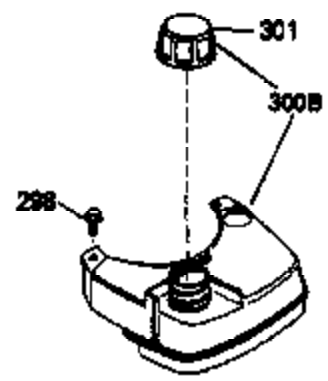

ILLUSTRATION SHOWS TYPICAL PARTS ONLY. ORDER BY PART NUMBER. PARTS NOT LISTED ARE SUPPLIED BY OEM.
VIEW 2 OF 3

Ref #	Part Number	Qty	Description
	RPMHigh		3000 to 3300
	RPMLow		2000 to 2300
92	650815	1	Belleville Washer
191	35040B	1	S.E. Brake Bracket (Incl. 195)
238	650806	2	Screw, 10-32 x 5/8"
245	34340	1	Air Cleaner Filter
263	36214	1	Trim Ring
287	650926	2	Screw, 8-32 x 21/64"
301	35355	1	Fuel Cap
370	36261	1	Instruction Decal
370A	36260	1	Primer Decal
390	590686	1	Rewind Starter