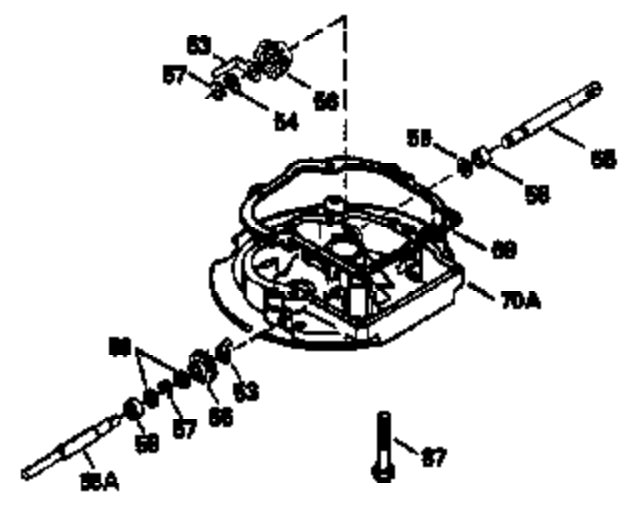

ILLUSTRATION SHOWS TYPICAL PARTS ONLY. ORDER BY PART NUMBER. PARTS NOT LISTED ARE SUPPLIED BY OEM.

VIEW 3 OF 3

Ref #	Part Number	Qty	Description
	RPMHigh		3000 to 3300
	RPMLow		2000 to 2300
19	31361	1	Extension Spring
69	35261	1	* Mounting Flange Gasket
92	650815	1	Belleville Washer
182	6201	2	Screw, 1/4-28 x 7/8"
185	31384A	1	Intake Pipe (Incl. 224)
186	34337	1	Governor Link
191	35040B	1	S.E. Brake Bracket (Incl. 195)
223	650451	2	Screw, 1/4-20 x 1"
238	650806	2	Screw, 10-32 x 5/8"
245	34340	1	Air Cleaner Filter
250	36213	1	Air Cleaner Cover
276	35994	1	Locking Plate
277	650957	2	Screw, 1/4-20 x 2-31/32"
370A	36260	1	Primer Decal