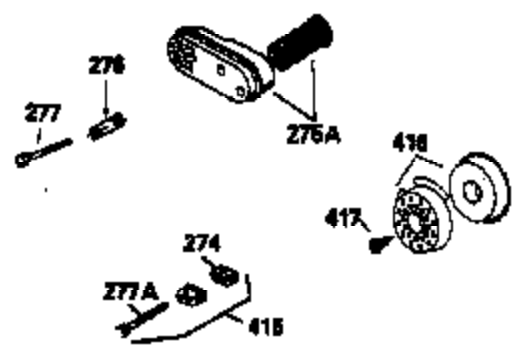

ILLUSTRATION SHOWS TYPICAL PARTS ONLY. ORDER BY PART NUMBER. PARTS NOT LISTED ARE SUPPLIED BY OEM.

VIEW 3 OF 3

Ref #	Part Number	Qty	Description
	RPMHigh		3000 to 3300
	RPMLow		2000 to 2300
19	31361	1	Extension Spring
69	35261	1	* Mounting Flange Gasket
92	650815	1	Belleville Washer
182	6201	2	Screw, 1/4-28 x 7/8"
185	31384A	1	Intake Pipe (Incl. 224)
186	34337	1	Governor Link
191	35040B	1	S.E. Brake Bracket (Incl. 195)
223	650451	2	Screw, 1/4-20 x 1"
238	650806	2	Screw, 10-32 x 5/8"
245	34340	1	Air Cleaner Filter
250	36213	1	Air Cleaner Cover
276	35994	1	Locking Plate
277	650957	2	Screw, 1/4-20 x 2-31/32"
370A	36260	1	Primer Decal