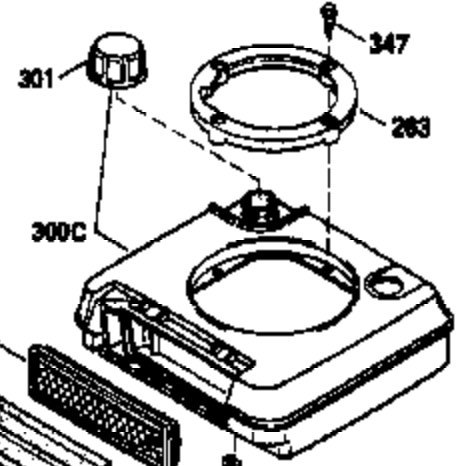

ILLUSTRATION SHOWS TYPICAL PARTS ONLY. ORDER BY PART NUMBER. PARTS NOT LISTED ARE SUPPLIED BY OEM.
VIEW 2 OF 3

Ref #	Part Number	Qty	Description
	RPMHigh		3000 to 3300
	RPMLow		2000 to 2300
92	650815	1	Belleville Washer
191	35040B	1	S.E. Brake Bracket (Incl. 195)
238	650806	2	Screw, 10-32 x 5/8"
245	34340	1	Air Cleaner Filter
263	36214	1	Trim Ring
287	650926	2	Screw, 8-32 x 21/64"
301	35355	1	Fuel Cap
370	36261	1	Instruction Decal
370A	36260	1	Primer Decal
390	590686	1	Rewind Starter