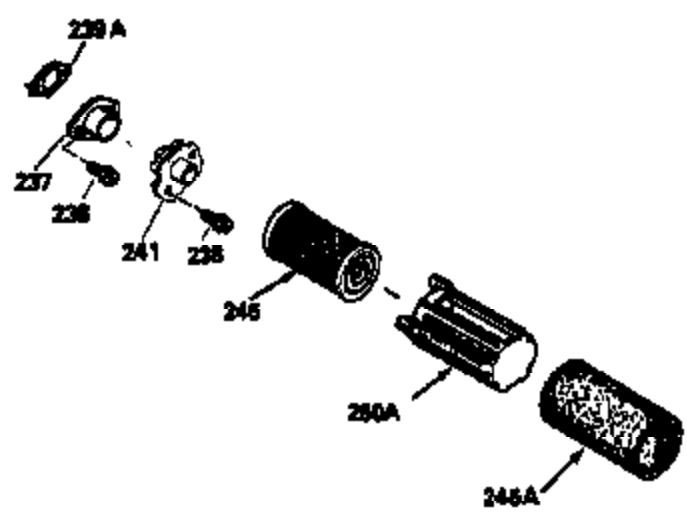

ILLUSTRATION SHOWS TYPICAL PARTS ONLY. ORDER BY PART NUMBER. PARTS NOT LISTED ARE SUPPLIED BY OEM.

VIEW 3 OF 3

Ref #	Part Number	Qty	Description
	RPMHigh		3000 to 3300
	RPMLow		2000 to 2300
19	31361	1	Extension Spring
69	35261	1	* Mounting Flange Gasket
92	650815	1	Belleville Washer
182	6201	2	Screw, 1/4-28 x 7/8"
185	31384A	1	Intake Pipe (Incl. 224)
186	34337	1	Governor Link
191	35040B	1	S.E. Brake Bracket (Incl. 195)
223	650451	2	Screw, 1/4-20 x 1"
238	650806	2	Screw, 10-32 x 5/8"
245	34340	1	Air Cleaner Filter
250	36213	1	Air Cleaner Cover
276	35994	1	Locking Plate
277	650957	2	Screw, 1/4-20 x 2-31/32"
370A	36260	1	Primer Decal