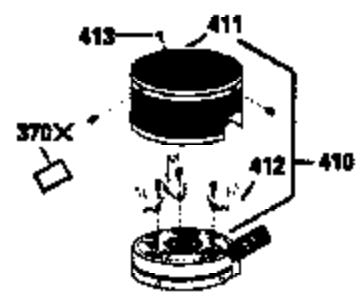

ILLUSTRATION SHOWS TYPICAL PARTS ONLY. ORDER BY PART NUMBER. PARTS NOT LISTED ARE SUPPLIED BY OEM.

VIEW 3 OF 3

Ref #	Part Number	Qty	Description
	RPMHigh		3000 to 3300
	RPMLow		2000 to 2300
19	31361	1	Extension Spring
69	35261	1	* Mounting Flange Gasket
92	650815	1	Belleville Washer
182	6201	2	Screw, 1/4-28 x 7/8"
185	31384A	1	Intake Pipe (Incl. 224)
186	34337	1	Governor Link
191	35040B	1	S.E. Brake Bracket (Incl. 195)
223	650451	2	Screw, 1/4-20 x 1"
238	650806	2	Screw, 10-32 x 5/8"
245	34340	1	Air Cleaner Filter
250	36213	1	Air Cleaner Cover
276	35994	1	Locking Plate
277	650957	2	Screw, 1/4-20 x 2-31/32"
370A	36260	1	Primer Decal