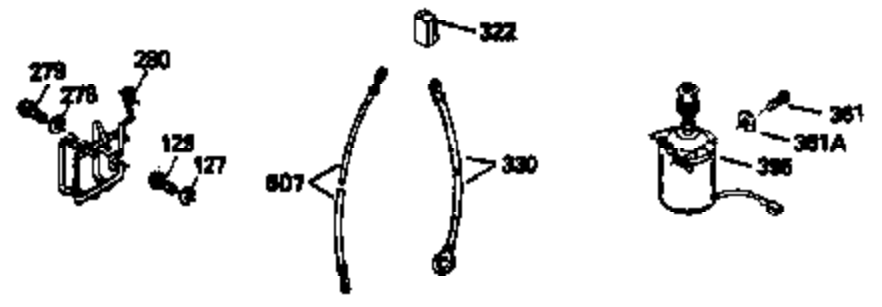

ILLUSTRATION SHOWS TYPICAL PARTS ONLY. ORDER BY PART NUMBER. PARTS NOT LISTED ARE SUPPLIED BY OEM.

VIEW 3 OF 3

Ref #	Part Number	Qty	Description
	RPMHigh		3000 to 3300
	RPMLow		2000 to 2300
19	31361	1	Extension Spring
69	35261	1	* Mounting Flange Gasket
92	650815	1	Belleville Washer
182	6201	2	Screw, 1/4-28 x 7/8"
185	31384A	1	Intake Pipe (Incl. 224)
186	34337	1	Governor Link
191	35040B	1	S.E. Brake Bracket (Incl. 195)
223	650451	2	Screw, 1/4-20 x 1"
238	650806	2	Screw, 10-32 x 5/8"
245	34340	1	Air Cleaner Filter
250	36213	1	Air Cleaner Cover
276	35994	1	Locking Plate
277	650957	2	Screw, 1/4-20 x 2-31/32"
370A	36260	1	Primer Decal