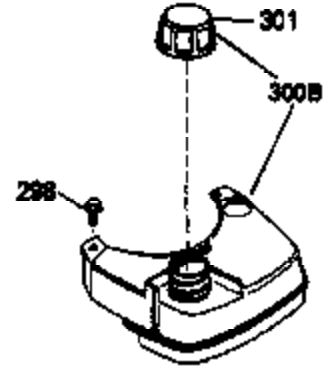

ILLUSTRATION SHOWS TYPICAL PARTS ONLY. ORDER BY PART NUMBER. PARTS NOT LISTED ARE SUPPLIED BY OEM.
VIEW 2 OF 3

Ref #	Part Number	Qty	Description
	RPMHigh		2650 to 2950
	RPMLow		0000
92	650815	1	Belleville Washer
191	35015B	1	S.E. Brake Bracket (Incl. 195)
214	650841	2	Washer
238	650806	2	Screw, 10-32 x 5/8"
245B	34927	1	Air Cleaner Filter
245	35604	1	Air Cleaner Filter
245A	35605	1	Air Cleaner Filter
287	650884	2	Screw, 8-32 x 1/2"
298	28763	3	Screw, 10-32 x 35/64"
301	35355	1	Fuel Cap
330A	34978	1	Wire Harness
357	34985	1	Starter Rope Retainer
370	34346	1	Lubrication Decal
390	590686	1	Rewind Starter