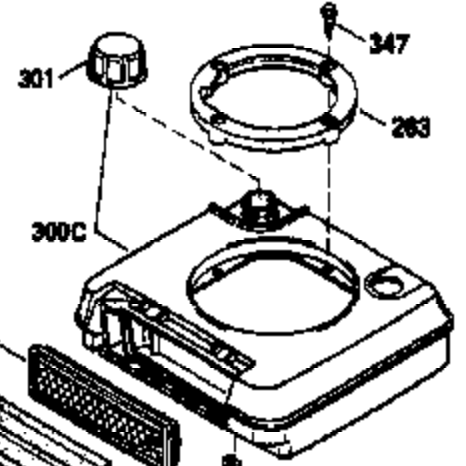

ILLUSTRATION SHOWS TYPICAL PARTS ONLY. ORDER BY PART NUMBER. PARTS NOT LISTED ARE SUPPLIED BY OEM.
VIEW 2 OF 3

Ref #	Part Number	Qty	Description
	RPMHigh		2650 to 2950
	RPMLow		0000
92	650815	1	Belleville Washer
191	35015B	1	S.E. Brake Bracket (Incl. 195)
214	650841	2	Washer
238	650806	2	Screw, 10-32 x 5/8"
245B	34927	1	Air Cleaner Filter
245	35604	1	Air Cleaner Filter
245A	35605	1	Air Cleaner Filter
287	650884	2	Screw, 8-32 x 1/2"
298	28763	3	Screw, 10-32 x 35/64"
301	35355	1	Fuel Cap
330A	34978	1	Wire Harness
357	34985	1	Starter Rope Retainer
370	34346	1	Lubrication Decal
390	590686	1	Rewind Starter