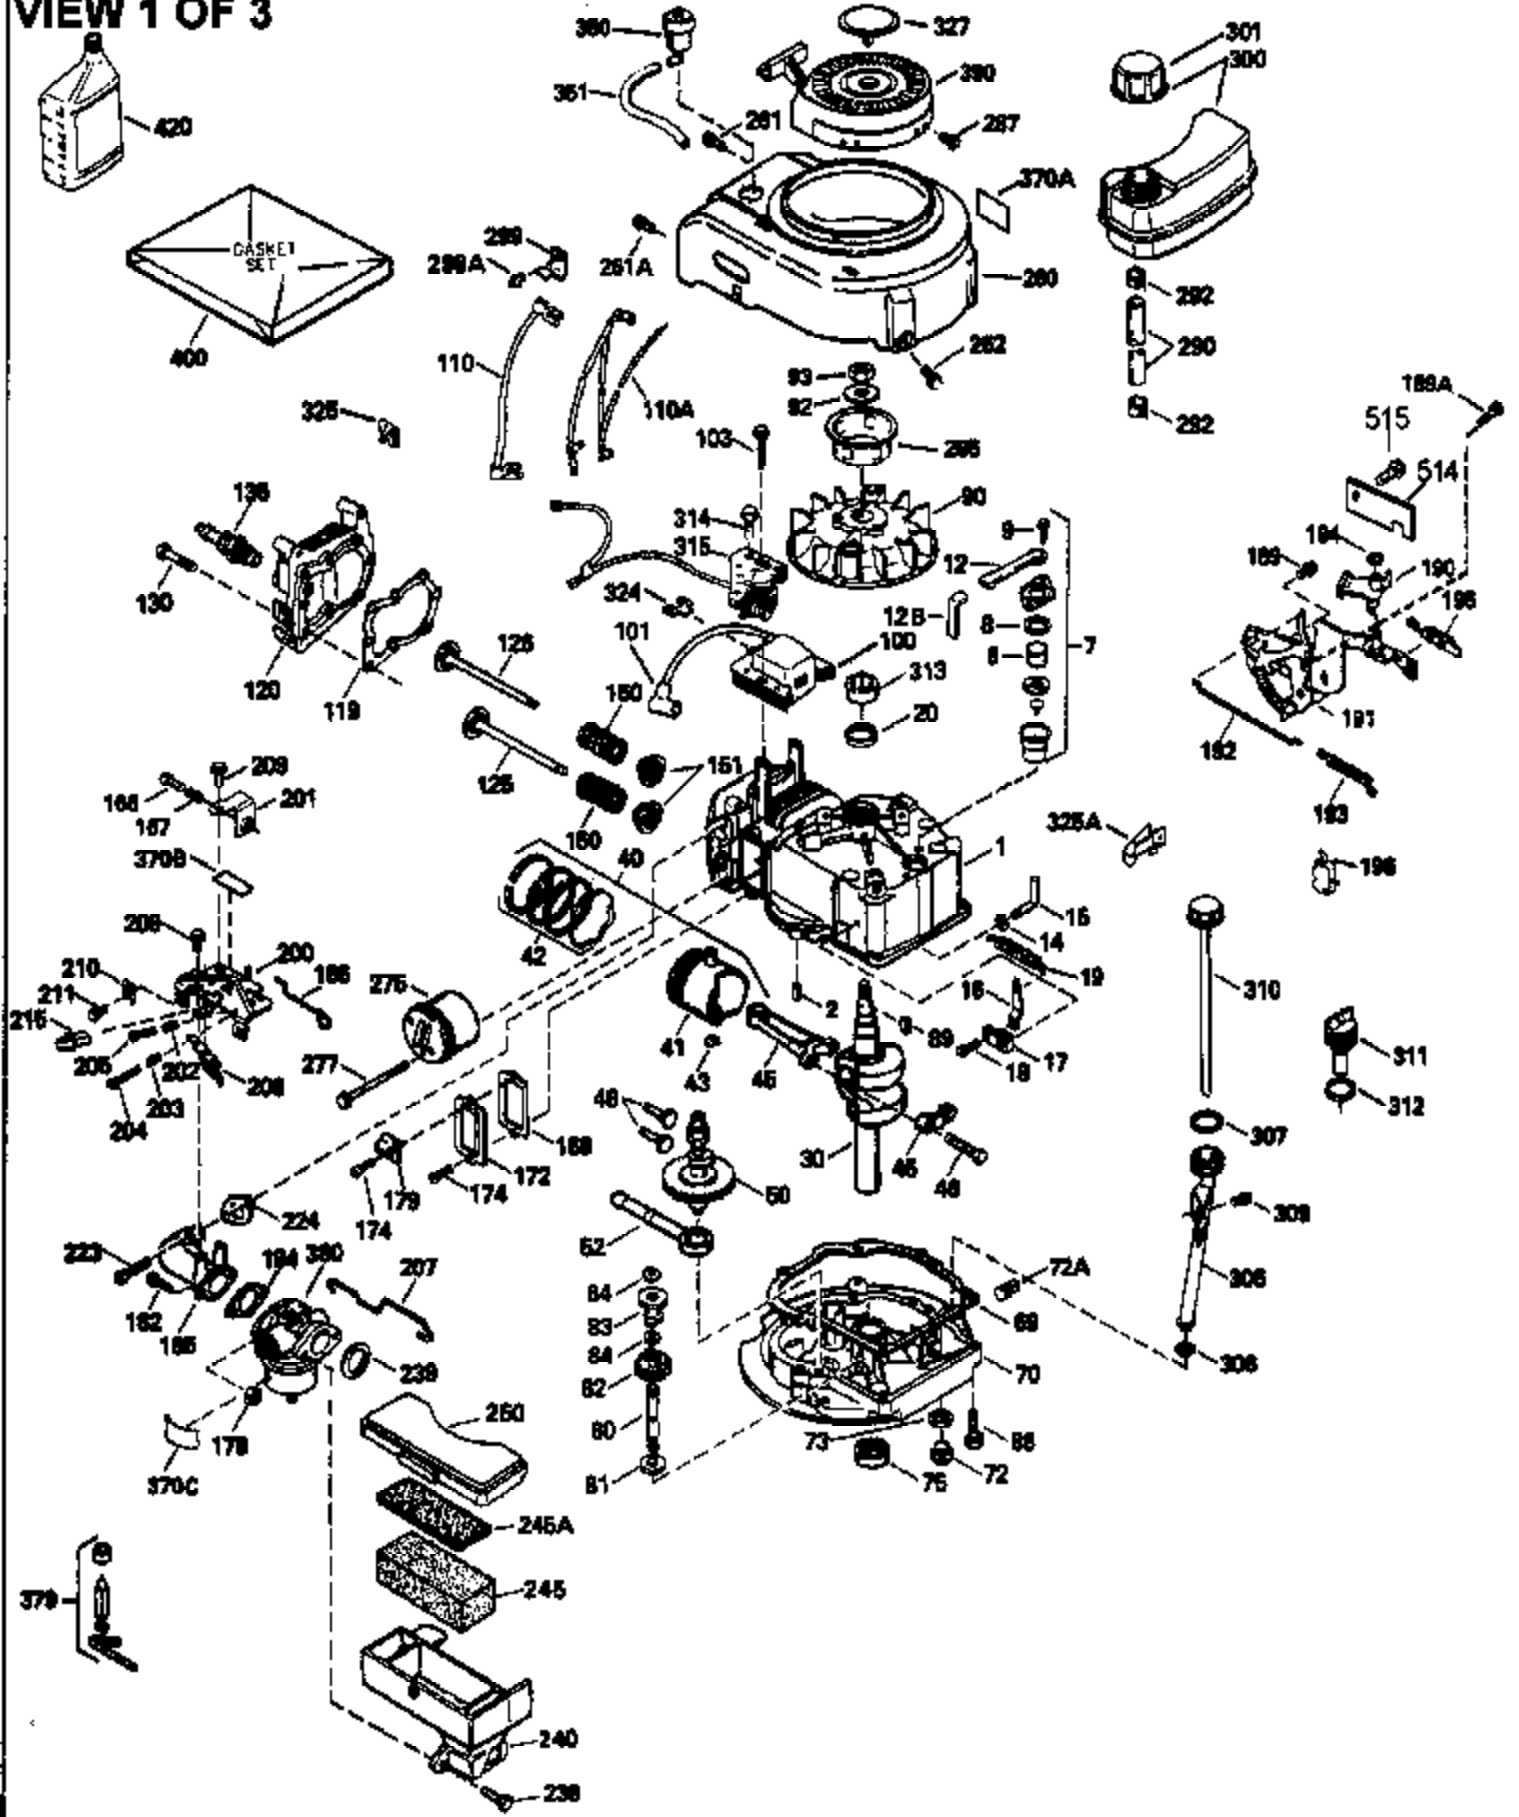

ILLUSTRATION SHOWS TYPICAL PARTS ONLY. ORDER BY PART NUMBER. PARTS NOT LISTED ARE SUPPLIED BY OEM.

VIEW 1 OF 3

Ref #	Part Number	Qty	Description
	RPMHigh		2650 to 2950
	RPMLow		0000
1	33968B	1	Cylinder (Incl. 2 & 20)
2	26727	2	Dowel Pin
6	33734	1	Breather Element
7	34214A	1	Breather Ass'y. (Incl. 6, 8, 9 & 12)
8	33735	1	* Breather Gasket
9	30200	2	Screw, 10-24 x 9/16"
12	33886	1	Breather Tube
14	28277	1	Washer
15	30589	1	Governor Rod (Incl. 14)
16	31383A	1	Governor Lever
17	31335	1	Governor Lever Clamp
18	650548	1	Screw, 8-32 x 5/16"
19	31361	1	Extension Spring
20	32600	1	Oil Seal
30	35838	1	Crankshaft
40	34535	1	Piston, Pin & Ring Set (Std.)
40	34536	1	Piston, Pin & Ring Set (.010" OS)
40	34537	1	Piston, Pin & Ring Set (.020" OS)
41	33562B	1	Piston & Pin Ass'y. (Std.) (Incl. 43)
41	33563B	1	Piston & Pin Ass'y. (.010" OS) (Incl. 43)
41	33564B	1	Piston & Pin Ass'y. (.020" OS) (Incl. 43)
42	33567	1	Ring Set (Std.)
42	33568	1	Ring Set (.010" OS)
42	33569	1	Ring Set (.020" OS)
43	20381	2	Piston Pin Retaining Ring
45	32875	1	Connecting Rod Ass'y. (Incl. 46)
46	32610A	2	Connecting Rod Bolt
48	27241	2	Valve Lifter
50	33553	1	Camshaft (MCR)
52	29914	1	Oil Pump Ass'y.
69	35261	1	* Mounting Flange Gasket
70	34311D	1	Mounting Flange (Incl. 72, 75 & 80)
72	36083	1	Oil Drain Plug
75	27897	1	Oil Seal
80	30574	1	Governor Shaft
81	30590A	1	Washer
82	30591	1	Governor Gear Ass'y. (Incl. 81)
83	30588A	1	Governor Spool
84	29193	2	Retaining Ring
86	650488	6	Screw, 1/4-20 x 1-1/4"
89	611004	1	Flywheel Key
90	611150	1	Flywheel
92	650815	1	Belleville Washer
93	650816	1	Flywheel Nut
100	34443A	1	Solid State Ignition
101	610118	1	Spark Plug Cover
103	650814	2	Screw, Torx T-15, 10-24 x 1"
110	34961	1	Ground Wire
119	36229	1	Cylinder Head Gasket
120	34342	1	Cylinder Head
125	29313C	1	Exhaust Valve (Std.) (Incl. 151)
125	29315C	1	Exhaust Valve (1/32" OS) (Incl. 151)
126	29314B	1	Intake Valve (Std.) (Incl. 151)
126	29315C	1	Intake Valve (1/32" OS) (Incl. 151)
130	6021A	6	Screw, 5/16-18 x 1-1/2"
135	35395	1	Resistor Spark Plug (RJ19LM)