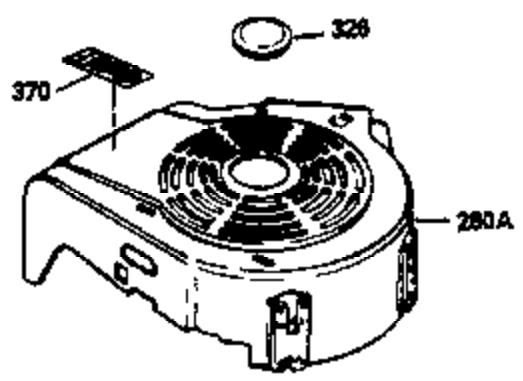

Ref #	Part Number	Qty	Description
514	36458	1	Brake Lock Out Device (Incl. 515) WARNING! Do not use the brake lock out device on engines required to meet CPSC safety standard for walkbehind power lawnmowers, Title 16 Part 1205 of the code of Federal Regulations or you will be in violation of the law.
515	650926	1	Screw, 10-32 x 49/64"

ILLUSTRATION SHOWS TYPICAL PARTS ONLY. ORDER BY PART NUMBER. PARTS NOT LISTED ARE SUPPLIED BY OEM.
VIEW 2 OF 3