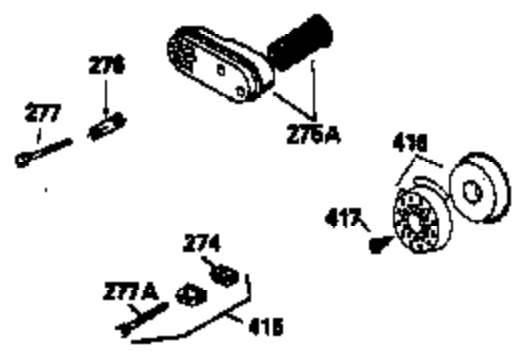

ILLUSTRATION SHOWS TYPICAL PARTS ONLY. ORDER BY PART NUMBER. PARTS NOT LISTED ARE SUPPLIED BY OEM.

VIEW 3 OF 3

Ref #	Part Number	Qty	Description
19	31386	1	Extension Spring
69	35261	1	* Mounting Flange Gasket
92	650815	1	Belleville Washer
182	6201	2	Screw, 1/4-28 x 7/8"
185	33004A	1	Intake Pipe (Incl. 224)
186	34337	1	Governor Link
191	36559	1	S.E. Brake Bracket (Incl. 195)
223	650451	2	Screw, 1/4-20 x 1"
225	35043	1	Carburetor Tube
227	35917	1	Air Cleaner Elbow Ass'y. (Incl. 238)
228	650826	1	Stud
229	650825	1	Nut 1/4-20
235	35533	1	Air Cleaner Elbow Fitting
238	650940	2	Screw, 10-32 x 3/4"
239A	34698A	1	Air Cleaner Gasket
245	34782	1	Air Cleaner Filter
245A	34783	1	Air Cleaner Filter
249	35536	1	Air Cleaner Cover Seal
250	35535	1	Air Cleaner Cover
251	650513	1	Wing Nut
275A	35125	1	Spark Arrestor Muffler (Incl. 277)(Optional)
276	33753	1	Locking Plate (Optional)
277	650988	2	Screw, 1/4-20 x 2-5/16"
277A	650795	2	Screw, 1/4-20 x 2-1/4" (Optional)
370A	36261	1	Lubrication Decal
370E	34704	1	Air Cleaner Decal