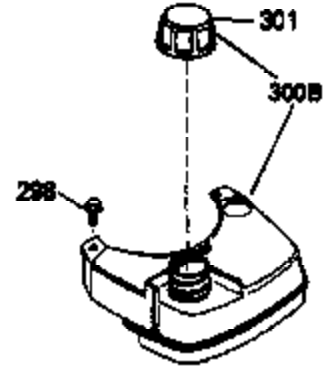

Ref #	Part Number	Qty	Description
514	36458	1	Brake Lock Out Device (Incl. 515) WARNING! Do not use the brake lock out device on engines required to meet CPSC safety standard for walkbehind power lawnmowers, Title 16 Part 1205 of the code of Federal Regulations or you will be in violation of the law.
515	650926	1	Screw, 10-32 x 49/64"

ILLUSTRATION SHOWS TYPICAL PARTS ONLY. ORDER BY PART NUMBER. PARTS NOT LISTED ARE SUPPLIED BY OEM.
VIEW 2 OF 3