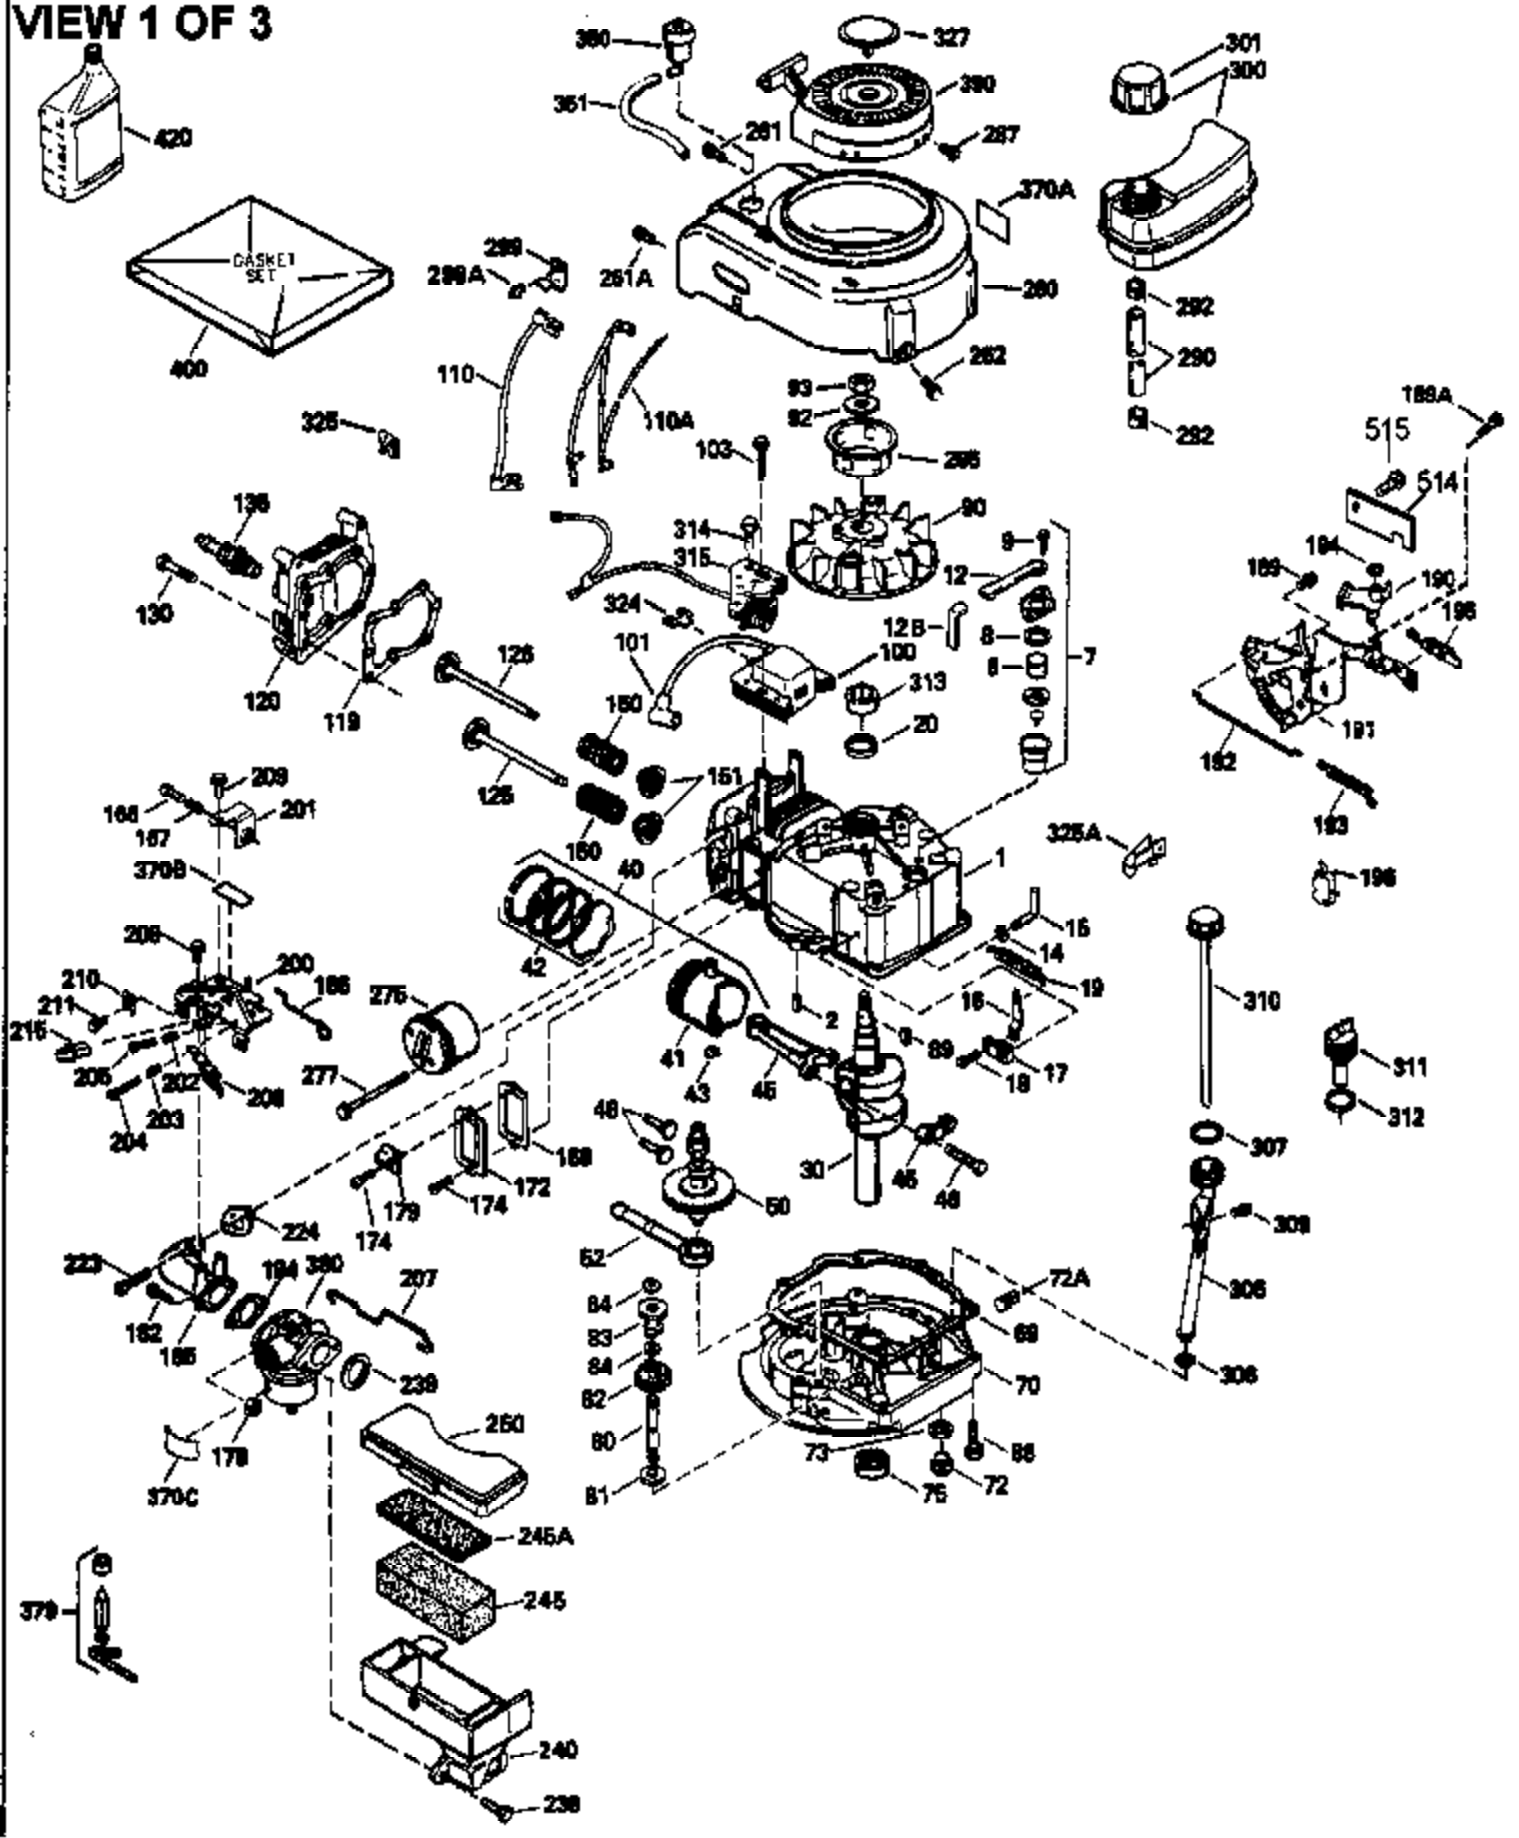

ILLUSTRATION SHOWS TYPICAL PARTS ONLY. ORDER BY PART NUMBER. PARTS NOT LISTED ARE SUPPLIED BY OEM.

VIEW 1 OF 3

Ref #	Part Number	Qty	Description
1	36478A	1	Cylinder (Incl. 2,7,20 & 125)
2	26727	2	Dowel Pin
6	33734	1	Breather Element
7	36557	1	Breather Body Ass'y. (Incl. 6 & 12)
12	36558	1	Breather Cover & Tube
14	28277	1	Washer
15	30589	1	Governor Rod (Incl. 14)
16	31383A	1	Governor Lever
17	31335	1	Governor Lever Clamp
18	650548	1	Screw, 8-32 x 5/16"
19	31386	1	Extension Spring
20	32600	1	Oil Seal
30	34570A	1	Crankshaft
40	36073	1	Piston, Pin & Ring Set (Std.)
40	36074	1	Piston, Pin & Ring Set (.010" OS)
40	36075	1	Piston, Pin & Ring Set (.020" OS)
41	36070	1	Piston & Pin Ass'y. (Std.) (Incl. 43)
41	36071	1	Piston & Pin Ass'y. (.010" OS) (Incl. 43)
41	36072	1	Piston & Pin Ass'y. (.020" OS) (Incl. 43)
42	36076	1	Ring Set (Std.)
42	36077	1	Ring Set (.010" OS)
42	36078	1	Ring Set (.020" OS)
43	20381	2	Piston Pin Retaining Ring
45	32875	1	Connecting Rod Ass'y. (Incl. 46)
46	32610A	2	Connecting Rod Bolt
48	27241	2	Valve Lifter
50	35992	1	Camshaft (MCR)
52	29914	1	Oil Pump Ass'y.
69	35261	1	* Mounting Flange Gasket
70	34311D	1	Mounting Flange (Incl. 72 thru 83)
72	36083	1	Oil Drain Plug
75	27897	1	Oil Seal
80	30574A	1	Governor Shaft
81	30590A	1	Washer
82	30591	1	Governor Gear Ass'y. (Incl. 81)
83	30588A	1	Governor Spool
86	650488	6	Screw, 1/4-20 x 1-1/4"
89	611004	1	Flywheel Key
90	611112	1	Flywheel
92	650815	1	Belleville Washer
93	650816	1	Flywheel Nut
100	34443A	1	Solid State Ignition
101	610118	1	Spark Plug Cover
103	651007	2	Screw, Torx T-15, 10-24 x 15/16"
110	34961	1	Ground Wire
110A	36230	1	Ground Wire
119	36477	1	* Cylinder Head Gasket
120	36476	1	Cylinder Head
125	36471	1	Exhaust Valve (Std.) (Incl. 151)
125	36472	1	Exhaust Valve (1/32" OS) (Incl. 151)
126	29314B	1	Intake Valve (Std.) (Incl. 151)
126	29315C	1	Intake Valve (1/32" OS) (Incl. 151)
130	6021A	8	Screw, 5/16-18 x 1-1/2"
135	35395	1	Resistor Spark Plug (RJ19LM)
150	35991	2	Valve Spring
151	31673	2	Valve Spring Cap
167	32924	1	Speed Adjusting Spring
168	650688	1	Screw, 10-32 x 1"