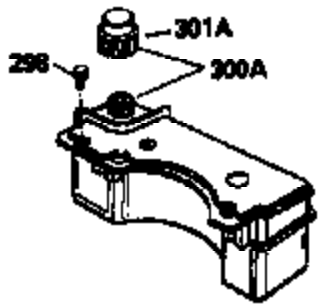

Ref #	Part Number	Qty	Description
514	36458	1	Brake Lock Out Device (Incl. 515) WARNING! Do not use the brake lock out device on engines required to meet CPSC safety standard for walkbehind power lawnmowers, Title 16 Part 1205 of the code of Federal Regulations or you will be in violation of the law.
515	650926	1	Screw, 10-32 x 49/64"

ILLUSTRATION SHOWS TYPICAL PARTS ONLY. ORDER BY PART NUMBER. PARTS NOT LISTED ARE SUPPLIED BY OEM.
VIEW 2 OF 3