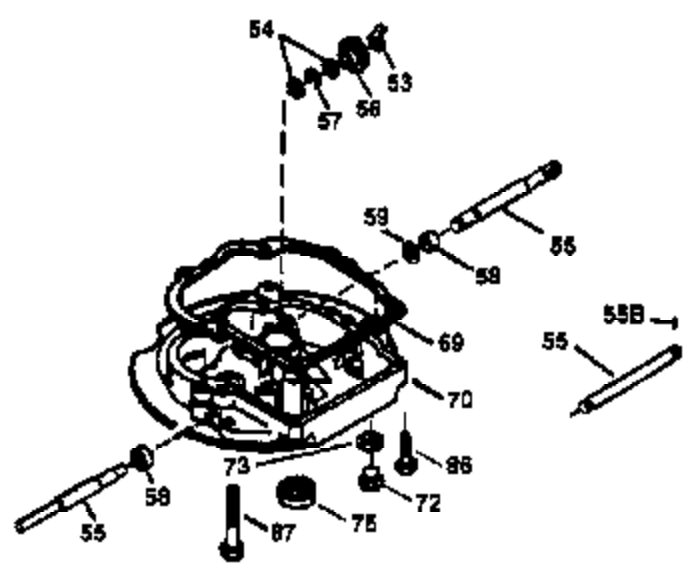

ILLUSTRATION SHOWS TYPICAL PARTS ONLY. ORDER BY PART NUMBER. PARTS NOT LISTED ARE SUPPLIED BY OEM.

VIEW 2 OF 3

Ref #	Part Number	Qty	Description
12A	36558	1	Breather Cover & Tube (Incl. 12B)
19	36281	1	Extension Spring
69	35261	1	* Mounting Flange Gasket
70	34311D	1	Mounting Flange (Incl. 72 thru 83)
72	36083	1	Oil Drain Plug
75	27897	1	Oil Seal
86	650488	6	Screw, 1/4-20 x 1-1/4"
130A	650818	2	Screw, 5/16-18 x 1-1/2"
166	36600	1	Engine Shroud
174A	651024	1	Heat Shield Stud 10-24 x 1-5/64"
182	6201	2	Screw, 1/4-28 x 7/8"
185	36544	1	Intake Pipe
186	34337	1	Governor Link
223	650451	2	Screw, 1/4-20 x 1"
238	650932	2	Screw, 10-32 x 49/64"
239	34338	1	* Air Cleaner Gasket
245	35066	1	Air Cleaner Filter
250	35986	1	Air Cleaner Cover
287	650926	2	Screw, 8-32 x 21/64"
300	35586	1	Fuel Tank (Incl. 292 & 301)
301	36246	1	Fuel Cap
347	650898A	3	Screw, 10-32 x 27/32"
390	590702	1	Rewind Starter (NOTE: This engine could have been built with 590739 starter. Refer to the design of the rope pulley strength ribs for part identification. Individual starter parts do not interchange. Refer to service bulletin 116).