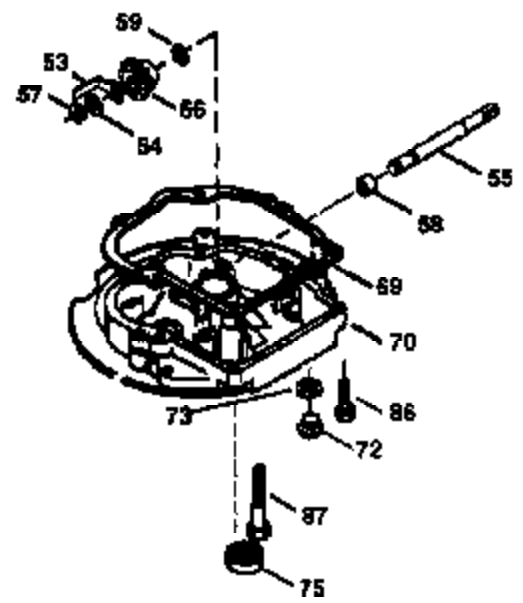

ILLUSTRATION SHOWS TYPICAL PARTS ONLY. ORDER BY PART NUMBER. PARTS NOT LISTED ARE SUPPLIED BY OEM.

VIEW 2 OF 3

Ref #	Part Number	Qty	Description
12A	36558	1	Breather Cover & Tube (Incl. 12B)
19	36281	1	Extension Spring
69	35261	1	* Mounting Flange Gasket
70	34311D	1	Mounting Flange (Incl. 72 thru 83)
72	36083	1	Oil Drain Plug
75	27897	1	Oil Seal
86	650488	6	Screw, 1/4-20 x 1-1/4"
130A	650818	2	Screw, 5/16-18 x 1-1/2"
166	36600	1	Engine Shroud
174A	651024	1	Heat Shield Stud 10-24 x 1-5/64"
182	6201	2	Screw, 1/4-28 x 7/8"
185	36544	1	Intake Pipe
186	34337	1	Governor Link
223	650451	2	Screw, 1/4-20 x 1"
238	650932	2	Screw, 10-32 x 49/64"
239	34338	1	* Air Cleaner Gasket
245	35066	1	Air Cleaner Filter
250	35986	1	Air Cleaner Cover
287	650926	2	Screw, 8-32 x 21/64"
300	35586	1	Fuel Tank (Incl. 292 & 301)
301	36246	1	Fuel Cap
347	650898A	3	Screw, 10-32 x 27/32"
390	590702	1	Rewind Starter (NOTE: This engine could have been built with 590739 starter. Refer to the design of the rope pulley strength ribs for part identification. Individual starter parts do not interchange. Refer to service bulletin 116).