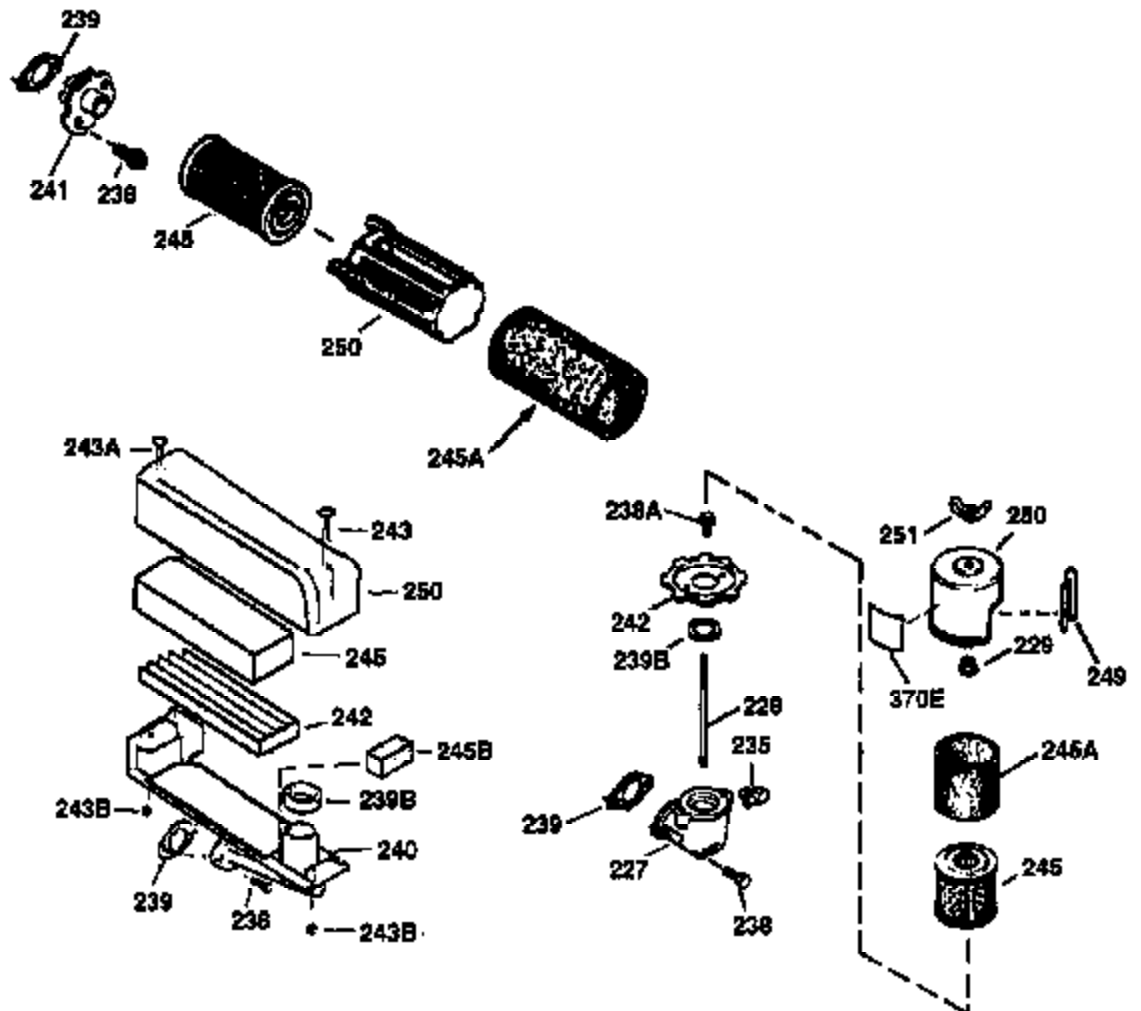

ILLUSTRATION SHOWS TYPICAL PARTS ONLY. ORDER BY PART NUMBER. PARTS NOT LISTED ARE SUPPLIED BY OEM.

VIEW 3 OF 3

Ref #	Part Number	Qty	Description
12A	36558	1	Breather Cover & Tube (Incl. 12B)
90	611213	1	Flywheel
130A	650818	2	Screw, 5/16-18 x 1-1/2"
174A	651024	1	Heat Shield Stud 10-24 x 1-5/64"
238	650932	2	Screw, 10-32 x 49/64"
239	34338	1	* Air Cleaner Gasket
241	35797	1	Air Cleaner Collar
245	35066	1	Air Cleaner Filter
250	35986	1	Air Cleaner Cover
275	36473	1	Muffler (Incl. 277)
277	650988	2	Screw, 1/4-20 x 2-5/16"
279	30063	2	Screw, Torx T-30, 1/4-20 x 1/2"
280	36765	1	Heat Shield
416	36085	1	Spark Arrestor Kit (Incl. 417)(Optional)
417	650760	1	Screw, 8-32 x 3/8" (Optional)