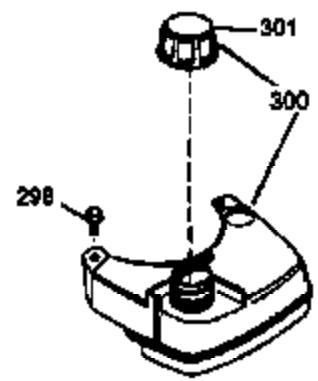

ILLUSTRATION SHOWS TYPICAL PARTS ONLY. ORDER BY PART NUMBER. PARTS NOT LISTED ARE SUPPLIED BY OEM.

VIEW 2 OF 3

Ref #	Part Number	Qty	Description
12A	36558	1	Breather Cover & Tube (Incl. 12B)
19	36281	1	Extension Spring
69	35261	1	* Mounting Flange Gasket
70	34311D	1	Mounting Flange (Incl. 72 thru 83)
72	36083	1	Oil Drain Plug
75	27897	1	Oil Seal
86	650488	6	Screw, 1/4-20 x 1-1/4"
130A	650818	2	Screw, 5/16-18 x 1-1/2"
166	36600	1	Engine Shroud
174A	651024	1	Heat Shield Stud 10-24 x 1-5/64"
182	6201	2	Screw, 1/4-28 x 7/8"
185	36544	1	Intake Pipe
186	34337	1	Governor Link
223	650451	2	Screw, 1/4-20 x 1"
238	650932	2	Screw, 10-32 x 49/64"
239	34338	1	* Air Cleaner Gasket
245	35066	1	Air Cleaner Filter
250	35986	1	Air Cleaner Cover
287	650926	2	Screw, 8-32 x 21/64"
300	35586	1	Fuel Tank (Incl. 292 & 301)
301	36246	1	Fuel Cap
347	650898A	3	Screw, 10-32 x 27/32"
390	590702	1	Rewind Starter (NOTE: This engine could have been built with 590739 starter. Refer to the design of the rope pulley strength ribs for part identification. Individual starter parts do not interchange. Refer to service bulletin 116).