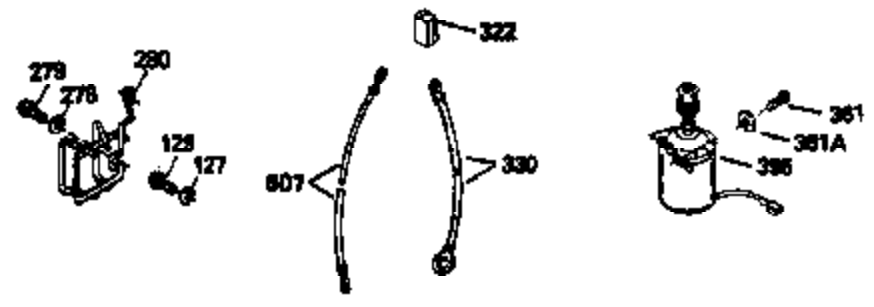

ILLUSTRATION SHOWS TYPICAL PARTS ONLY. ORDER BY PART NUMBER. PARTS NOT LISTED ARE SUPPLIED BY OEM.

VIEW 3 OF 3

Ref #	Part Number	Qty	Description
12A	36558	1	Breather Cover & Tube (Incl. 12B)
19	36281	1	Extension Spring
69	35261	1	* Mounting Flange Gasket
92	650815	1	Belleville Washer
127	650691	2	Washer
130A	650818	2	Screw, 5/16-18 x 1-1/2"
174A	651024	1	Heat Shield Stud 10-24 x 1-5/64"
182	6201	2	Screw, 1/4-28 x 7/8"
185	36544	1	Intake Pipe
186	34337	1	Governor Link
223	650451	2	Screw, 1/4-20 x 1"
238	650932	2	Screw, 10-32 x 49/64"
241	35797	1	Air Cleaner Collar
245	35066	1	Air Cleaner Filter
250	35986	1	Air Cleaner Cover
277	650988	2	Screw, 1/4-20 x 2-5/16"
279	30063	2	Screw, Torx T-30, 1/4-20 x 1/2"
280	36765	1	Heat Shield
370A	36261	1	Lubrication Decal
416	36085	1	Spark Arrestor Kit (Incl. 417)(Optional)
417	650760	1	Screw, 8-32 x 3/8" (Optional)