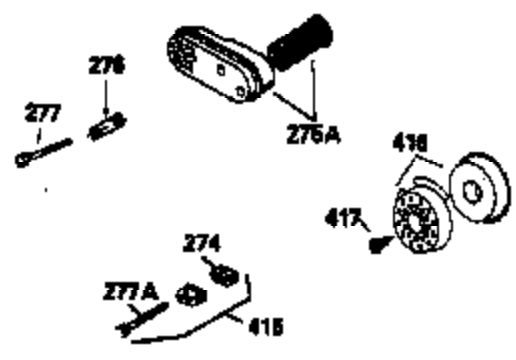

ILLUSTRATION SHOWS TYPICAL PARTS ONLY. ORDER BY PART NUMBER. PARTS NOT LISTED ARE SUPPLIED BY OEM.

VIEW 3 OF 3

Ref #	Part Number	Qty	Description
12A	36558	1	Breather Cover & Tube (Incl. 12B)
19	36281	1	Extension Spring
69	35261	1	* Mounting Flange Gasket
92	650815	1	Belleville Washer
127	650691	2	Washer
130A	650818	2	Screw, 5/16-18 x 1-1/2"
174A	651024	1	Heat Shield Stud 10-24 x 1-5/64"
182	6201	2	Screw, 1/4-28 x 7/8"
185	36544	1	Intake Pipe
186	34337	1	Governor Link
223	650451	2	Screw, 1/4-20 x 1"
238	650932	2	Screw, 10-32 x 49/64"
241	35797	1	Air Cleaner Collar
245	35066	1	Air Cleaner Filter
250	35986	1	Air Cleaner Cover
277	650988	2	Screw, 1/4-20 x 2-5/16"
279	30063	2	Screw, Torx T-30, 1/4-20 x 1/2"
280	36765	1	Heat Shield
370A	36261	1	Lubrication Decal
416	36085	1	Spark Arrestor Kit (Incl. 417)(Optional)
417	650760	1	Screw, 8-32 x 3/8" (Optional)