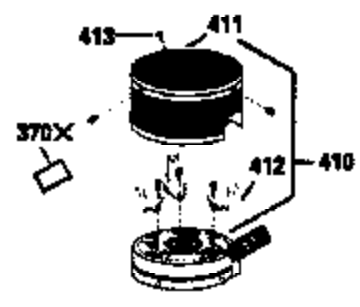

ILLUSTRATION SHOWS TYPICAL PARTS ONLY. ORDER BY PART NUMBER. PARTS NOT LISTED ARE SUPPLIED BY OEM.

VIEW 3 OF 3

Ref #	Part Number	Qty	Description
12A	36558	1	Breather Cover & Tube (Incl. 12B)
19	36281	1	Extension Spring
69	35261	1	* Mounting Flange Gasket
92	650815	1	Belleville Washer
127	650691	2	Washer
130A	650818	2	Screw, 5/16-18 x 1-1/2"
174A	651024	1	Heat Shield Stud 10-24 x 1-5/64"
182	6201	2	Screw, 1/4-28 x 7/8"
185	36544	1	Intake Pipe
186	34337	1	Governor Link
223	650451	2	Screw, 1/4-20 x 1"
238	650932	2	Screw, 10-32 x 49/64"
241	35797	1	Air Cleaner Collar
245	35066	1	Air Cleaner Filter
250	35986	1	Air Cleaner Cover
277	650988	2	Screw, 1/4-20 x 2-5/16"
279	30063	2	Screw, Torx T-30, 1/4-20 x 1/2"
280	36765	1	Heat Shield
370A	36261	1	Lubrication Decal
416	36085	1	Spark Arrestor Kit (Incl. 417)(Optional)
417	650760	1	Screw, 8-32 x 3/8" (Optional)