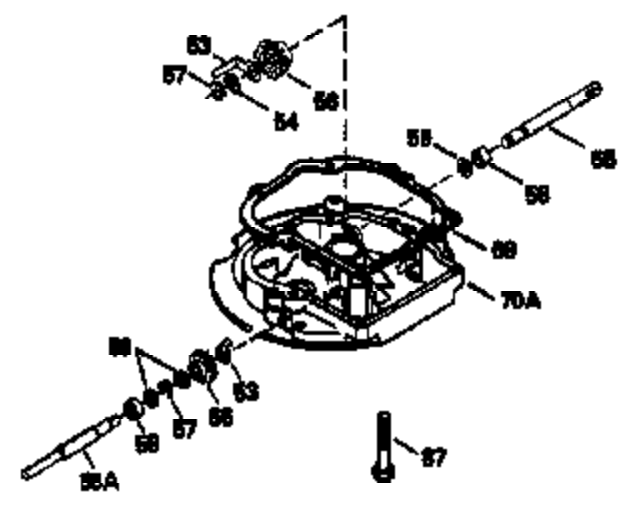

ILLUSTRATION SHOWS TYPICAL PARTS ONLY. ORDER BY PART NUMBER. PARTS NOT LISTED ARE SUPPLIED BY OEM.

VIEW 3 OF 3

Ref #	Part Number	Qty	Description
12A	36558	1	Breather Cover & Tube (Incl. 12B)
19	36281	1	Extension Spring
69	35261	1	* Mounting Flange Gasket
92	650815	1	Belleville Washer
127	650691	2	Washer
130A	650818	2	Screw, 5/16-18 x 1-1/2"
174A	651024	1	Heat Shield Stud 10-24 x 1-5/64"
182	6201	2	Screw, 1/4-28 x 7/8"
185	36544	1	Intake Pipe
186	34337	1	Governor Link
223	650451	2	Screw, 1/4-20 x 1"
238	650932	2	Screw, 10-32 x 49/64"
241	35797	1	Air Cleaner Collar
245	35066	1	Air Cleaner Filter
250	35986	1	Air Cleaner Cover
277	650988	2	Screw, 1/4-20 x 2-5/16"
279	30063	2	Screw, Torx T-30, 1/4-20 x 1/2"
280	36765	1	Heat Shield
370A	36261	1	Lubrication Decal
416	36085	1	Spark Arrestor Kit (Incl. 417)(Optional)
417	650760	1	Screw, 8-32 x 3/8" (Optional)