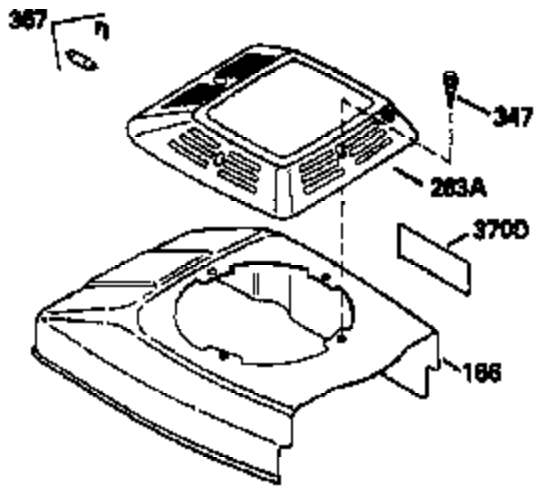

ILLUSTRATION SHOWS TYPICAL PARTS ONLY. ORDER BY PART NUMBER. PARTS NOT LISTED ARE SUPPLIED BY OEM.
VIEW 2 OF 3

Ref #	Part Number	Qty	Description
12A	36558	1	Breather Cover & Tube (Incl. 12B)
92	650815	1	Belleville Washer
130A	650818	2	Screw, 5/16-18 x 1-1/2"
166	36600	1	Engine Shroud
174A	651024	1	Heat Shield Stud 10-24 x 1-5/64"
238	650932	2	Screw, 10-32 x 49/64"
245	35066	1	Air Cleaner Filter
287	650926	2	Screw, 8-32 x 21/64"
301	36246	1	Fuel Cap
347	650898A	3	Screw, 10-32 x 27/32"
370A	36261	1	Lubrication Decal
390	590702	1	Rewind Starter (NOTE: This engine could have been built with 590739 starter. Refer to the design of the rope pulley strength ribs for part identification. Individual starter parts do not interchange. Refer to service bulletin 116).