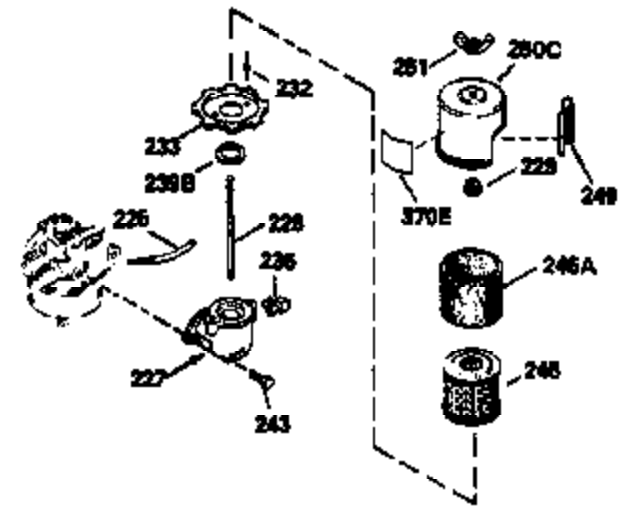

ILLUSTRATION SHOWS TYPICAL PARTS ONLY. ORDER BY PART NUMBER. PARTS NOT LISTED ARE SUPPLIED BY OEM.

VIEW 3 OF 3

Ref #	Part Number	Qty	Description
12A	36558	1	Breather Cover & Tube (Incl. 12B)
19	36281	1	Extension Spring
69	35261	1	* Mounting Flange Gasket
92	650815	1	Belleville Washer
127	650691	2	Washer
130A	650818	2	Screw, 5/16-18 x 1-1/2"
174A	651024	1	Heat Shield Stud 10-24 x 1-5/64"
182	6201	2	Screw, 1/4-28 x 7/8"
185	36544	1	Intake Pipe
186	34337	1	Governor Link
223	650451	2	Screw, 1/4-20 x 1"
238	650932	2	Screw, 10-32 x 49/64"
241	35797	1	Air Cleaner Collar
245	35066	1	Air Cleaner Filter
250	35986	1	Air Cleaner Cover
277	650988	2	Screw, 1/4-20 x 2-5/16"
279	30063	2	Screw, Torx T-30, 1/4-20 x 1/2"
280	36765	1	Heat Shield
370A	36261	1	Lubrication Decal
416	36085	1	Spark Arrestor Kit (Incl. 417)(Optional)
417	650760	1	Screw, 8-32 x 3/8" (Optional)