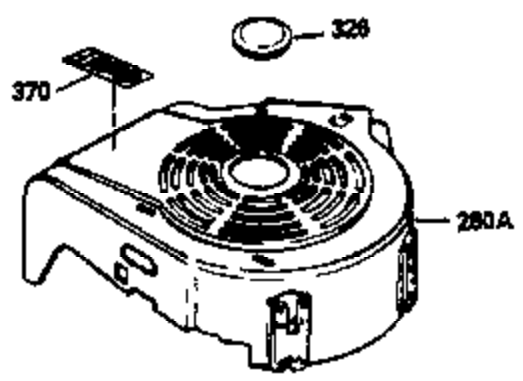

ILLUSTRATION SHOWS TYPICAL PARTS ONLY. ORDER BY PART NUMBER. PARTS NOT LISTED ARE SUPPLIED BY OEM.
VIEW 2 OF 3

Ref #	Part Number	Qty	Description
12A	36558	1	Breather Cover & Tube (Incl. 12B)
92	650815	1	Belleville Washer
130A	650818	2	Screw, 5/16-18 x 1-1/2"
166	36600	1	Engine Shroud
174A	651024	1	Heat Shield Stud 10-24 x 1-5/64"
238	650932	2	Screw, 10-32 x 49/64"
245	35066	1	Air Cleaner Filter
287	650926	2	Screw, 8-32 x 21/64"
301	36246	1	Fuel Cap
347	650898A	3	Screw, 10-32 x 27/32"
370A	36261	1	Lubrication Decal
390	590702	1	Rewind Starter (NOTE: This engine could have been built with 590739 starter. Refer to the design of the rope pulley strength ribs for part identification. Individual starter parts do not interchange. Refer to service bulletin 116).