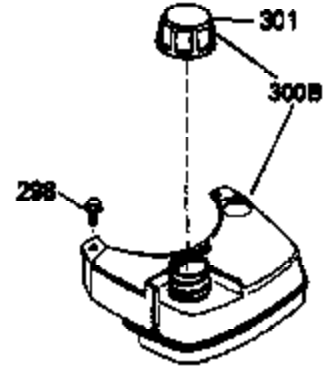

ILLUSTRATION SHOWS TYPICAL PARTS ONLY. ORDER BY PART NUMBER. PARTS NOT LISTED ARE SUPPLIED BY OEM.
VIEW 2 OF 3

Ref #	Part Number	Qty	Description
12A	36558	1	Breather Cover & Tube (Incl. 12B)
92	650815	1	Belleville Washer
130A	650818	2	Screw, 5/16-18 x 1-1/2"
166	36600	1	Engine Shroud
174A	651024	1	Heat Shield Stud 10-24 x 1-5/64"
238	650932	2	Screw, 10-32 x 49/64"
245	35066	1	Air Cleaner Filter
287	650926	2	Screw, 8-32 x 21/64"
301	36246	1	Fuel Cap
347	650898A	3	Screw, 10-32 x 27/32"
370A	36261	1	Lubrication Decal
390	590702	1	Rewind Starter (NOTE: This engine could have been built with 590739 starter. Refer to the design of the rope pulley strength ribs for part identification. Individual starter parts do not interchange. Refer to service bulletin 116).