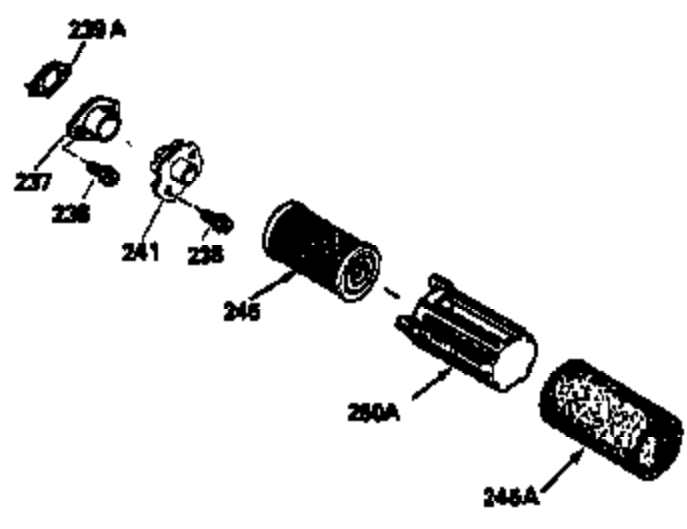

ILLUSTRATION SHOWS TYPICAL PARTS ONLY. ORDER BY PART NUMBER. PARTS NOT LISTED ARE SUPPLIED BY OEM.

VIEW 3 OF 3

Ref #	Part Number	Qty	Description
12A	36558	1	Breather Cover & Tube (Incl. 12B)
19	36281	1	Extension Spring
69	35261	1	* Mounting Flange Gasket
92	650815	1	Belleville Washer
127	650691	2	Washer
130A	650818	2	Screw, 5/16-18 x 1-1/2"
174A	651024	1	Heat Shield Stud 10-24 x 1-5/64"
182	6201	2	Screw, 1/4-28 x 7/8"
185	36544	1	Intake Pipe
186	34337	1	Governor Link
223	650451	2	Screw, 1/4-20 x 1"
238	650932	2	Screw, 10-32 x 49/64"
241	35797	1	Air Cleaner Collar
245	35066	1	Air Cleaner Filter
250	35986	1	Air Cleaner Cover
277	650988	2	Screw, 1/4-20 x 2-5/16"
279	30063	2	Screw, Torx T-30, 1/4-20 x 1/2"
280	36765	1	Heat Shield
370A	36261	1	Lubrication Decal
416	36085	1	Spark Arrestor Kit (Incl. 417)(Optional)
417	650760	1	Screw, 8-32 x 3/8" (Optional)