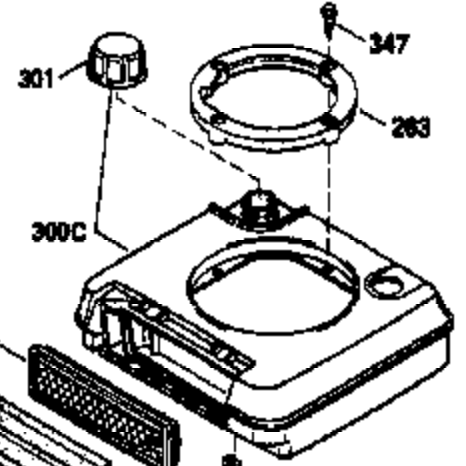

ILLUSTRATION SHOWS TYPICAL PARTS ONLY. ORDER BY PART NUMBER. PARTS NOT LISTED ARE SUPPLIED BY OEM.
VIEW 2 OF 3

Ref #	Part Number	Qty	Description
12A	36558	1	Breather Cover & Tube (Incl. 12B)
92	650815	1	Belleville Washer
130A	650818	2	Screw, 5/16-18 x 1-1/2"
166	36600	1	Engine Shroud
174A	651024	1	Heat Shield Stud 10-24 x 1-5/64"
238	650932	2	Screw, 10-32 x 49/64"
245	35066	1	Air Cleaner Filter
287	650926	2	Screw, 8-32 x 21/64"
301	36246	1	Fuel Cap
347	650898A	3	Screw, 10-32 x 27/32"
370A	36261	1	Lubrication Decal
390	590702	1	Rewind Starter (NOTE: This engine could have been built with 590739 starter. Refer to the design of the rope pulley strength ribs for part identification. Individual starter parts do not interchange. Refer to service bulletin 116).