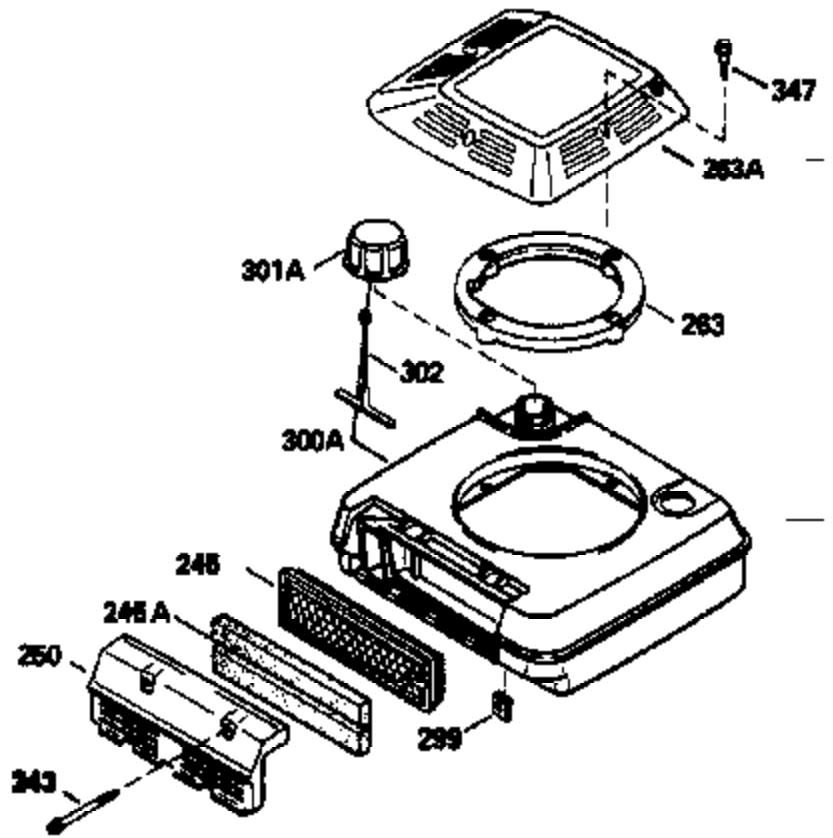

VIEW 2 OF 3

Ref #	Part Number	Qty	Description
12A	34695		Elbow, Breather tube
55A	34647		Shaft, P.T.O.
64A	8345		Washer, Flat
64	30063		Screw, Torx T-30, 1/4-20 x 1/2"
118	730194		Rope Guide Kit (Use as required)
127	650691		Washer, Flat
129	650818		Screw, 5/16-18 x 1-1/2"
167	650688		Screw, 10-32 x 1" (Drilled thru)
168	32924		Spring, Speed adjusting screw
201	33150		Bracket, Over-ride
238	28820		Screw, 10-32 x 1/2"
239A	27272A		Gasket, Air cleaner
243	650152		Screw, 8-32 x 3/8"
245	30727		Filter, Air cleaner
246E	35435		Filter, Pre-air (Use as required)
250D	31715		Cover, Air cleaner
275E	35771		Muffler (Incl. 274)
287A	650735		Screw, 10-24 x 3/8" (Use as required)
287A			Pop Rivet (3/16" Dia.) (Purchase locally)
300A	34476		Fuel Tank (Incl. 292 & 301)
313A	33876		Gasket, Stator
326	34113		Plug, Screen
359	34834		Guard, Flywheel
370H	34387		Decal, Instruction (Optional)
370J	34870		Decal, Instruction (Optional)
377	30547A		Contact Assy., Breaker
378	30548B		Condenser
390A	590531		Side Mount Rewind Starter (Refer to Division 5, Section C, page 32 or Fiche 8A, Grid G-3 for breakdown)
425	730571		Starter Muff Kit (Incl.370J,426,427)(Opt.)
426	32203		Starter Air Cleaner (Optional)
427	32204		Starter Air Cleaner Bracket (Optional)
436	611006		Stator Plate Ass'y.(Incl.377,378,437, 442-448)
437	30551		Spring, Breaker box cover
438	610947		Cover, Dust
439	610955		Gasket, Stator cover
440	30992		Cam, Breaker
442	610385		Washer
443	610408		Nut, 8-32
444	29181		Breaker Fastening Screw & Washer
445	610593		Condenser Fastening Screw
446	33356		Terminal, Ground
448	30549		Felt, Cam wiper