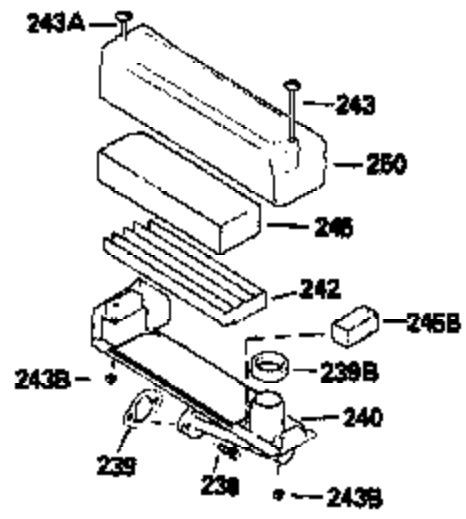

VIEW 3 OF 3

Ref #	Part Number	Qty	Description
12A	34695		Elbow, Breather tube
19	33578		Spring, Governor
53	31745		Washer, Tang
55A	34647		Shaft, P.T.O.
56	33401		Gear, Worm, Right-hand helix
57	33537		Ring, Retaining
58	31744		Seal, Oil
59	31747		Washer, Flat
64A	8345		Washer, Flat
64	30063		Screw, Torx T-30, 1/4-20 x 1/2"
69	35261		* Gasket, Mounting flange
70A	33535B		Flange Ass'y (Incl. 58, 72,A, 73, 75 & 80)
87	650492		Screw, 1/4-20 x 2-1/4"
118	730194		Rope Guide Kit (Use as required)
127	650691		Washer, Flat
129	650818		Screw, 5/16-18 x 1-1/2"
167	650688		Screw, 10-32 x 1" (Drilled thru)
168	32924		Spring, Speed adjusting screw
182	30088A		Screw, 1/4-28 x 1"
185	33739		Pipe, Intake
186	34337		Link, Governor spring
201	33150		Bracket, Over-ride
206	610973		Terminal (Use as required)
209	30200		Screw, 10-24 x 9/16"
223	650142		Screw, 1/4-20 x 1-1/8"
238	28820		Screw, 10-32 x 1/2"
239A	27272A		Gasket, Air cleaner
242	31914		Bracket, Air cleaner
243	650152		Screw, 8-32 x 3/8"
245	30727		Filter, Air cleaner
246E	35435		Filter, Pre-air (Use as required)
250D	31715		Cover, Air cleaner
274	26754A		* Gasket, Exhaust (Use as required)
274	33670A		* Gasket, Exhaust
275E	35771		Muffler (Incl. 274)
277	650795		Screw, 1/4-20 x 2-1/4" (Use as required)
277	650774		Screw, 1/4-20 x 2-3/8" (Use as required)
277	792005		Screw, 1/4-20 x 2-1/2" (Use as required)
277A	30063		Screw, Torx T-30, 1/4-20 x 1/2" (Use as req.)
313A	33876		Gasket, Stator
326	34113		Plug, Screen
359	34834		Guard, Flywheel
370J	34870		Decal, Instruction (Optional)
370H	34387		Decal, Instruction (Optional)
377	30547A		Contact Assy., Breaker
378	30548B		Condenser
390A	590531		Side Mount Rewind Starter (Refer to Division 5, Section C, page 32 or Fiche 8A, Grid G-3 for breakdown)
410	730574		Debris Screen Kit(Incl.370H,411-413)(Opt.)
411	35596		Screen, Debris (Optional)
412	35597		Bracket, Debris screen (Optional)
413	650910		Screw, 8-32 x 1/4 (Optional)
415	730162		Muffler Adapter Kit(Incl.274,277)(Use as req)
425	730571		Starter Muff Kit (Incl.370J,426,427)(Opt.)
426	32203		Starter Air Cleaner (Optional)
427	32204		Starter Air Cleaner Bracket (Optional)
436	611006		Stator Plate Ass'y.(Incl.377,378,437, 442-448)