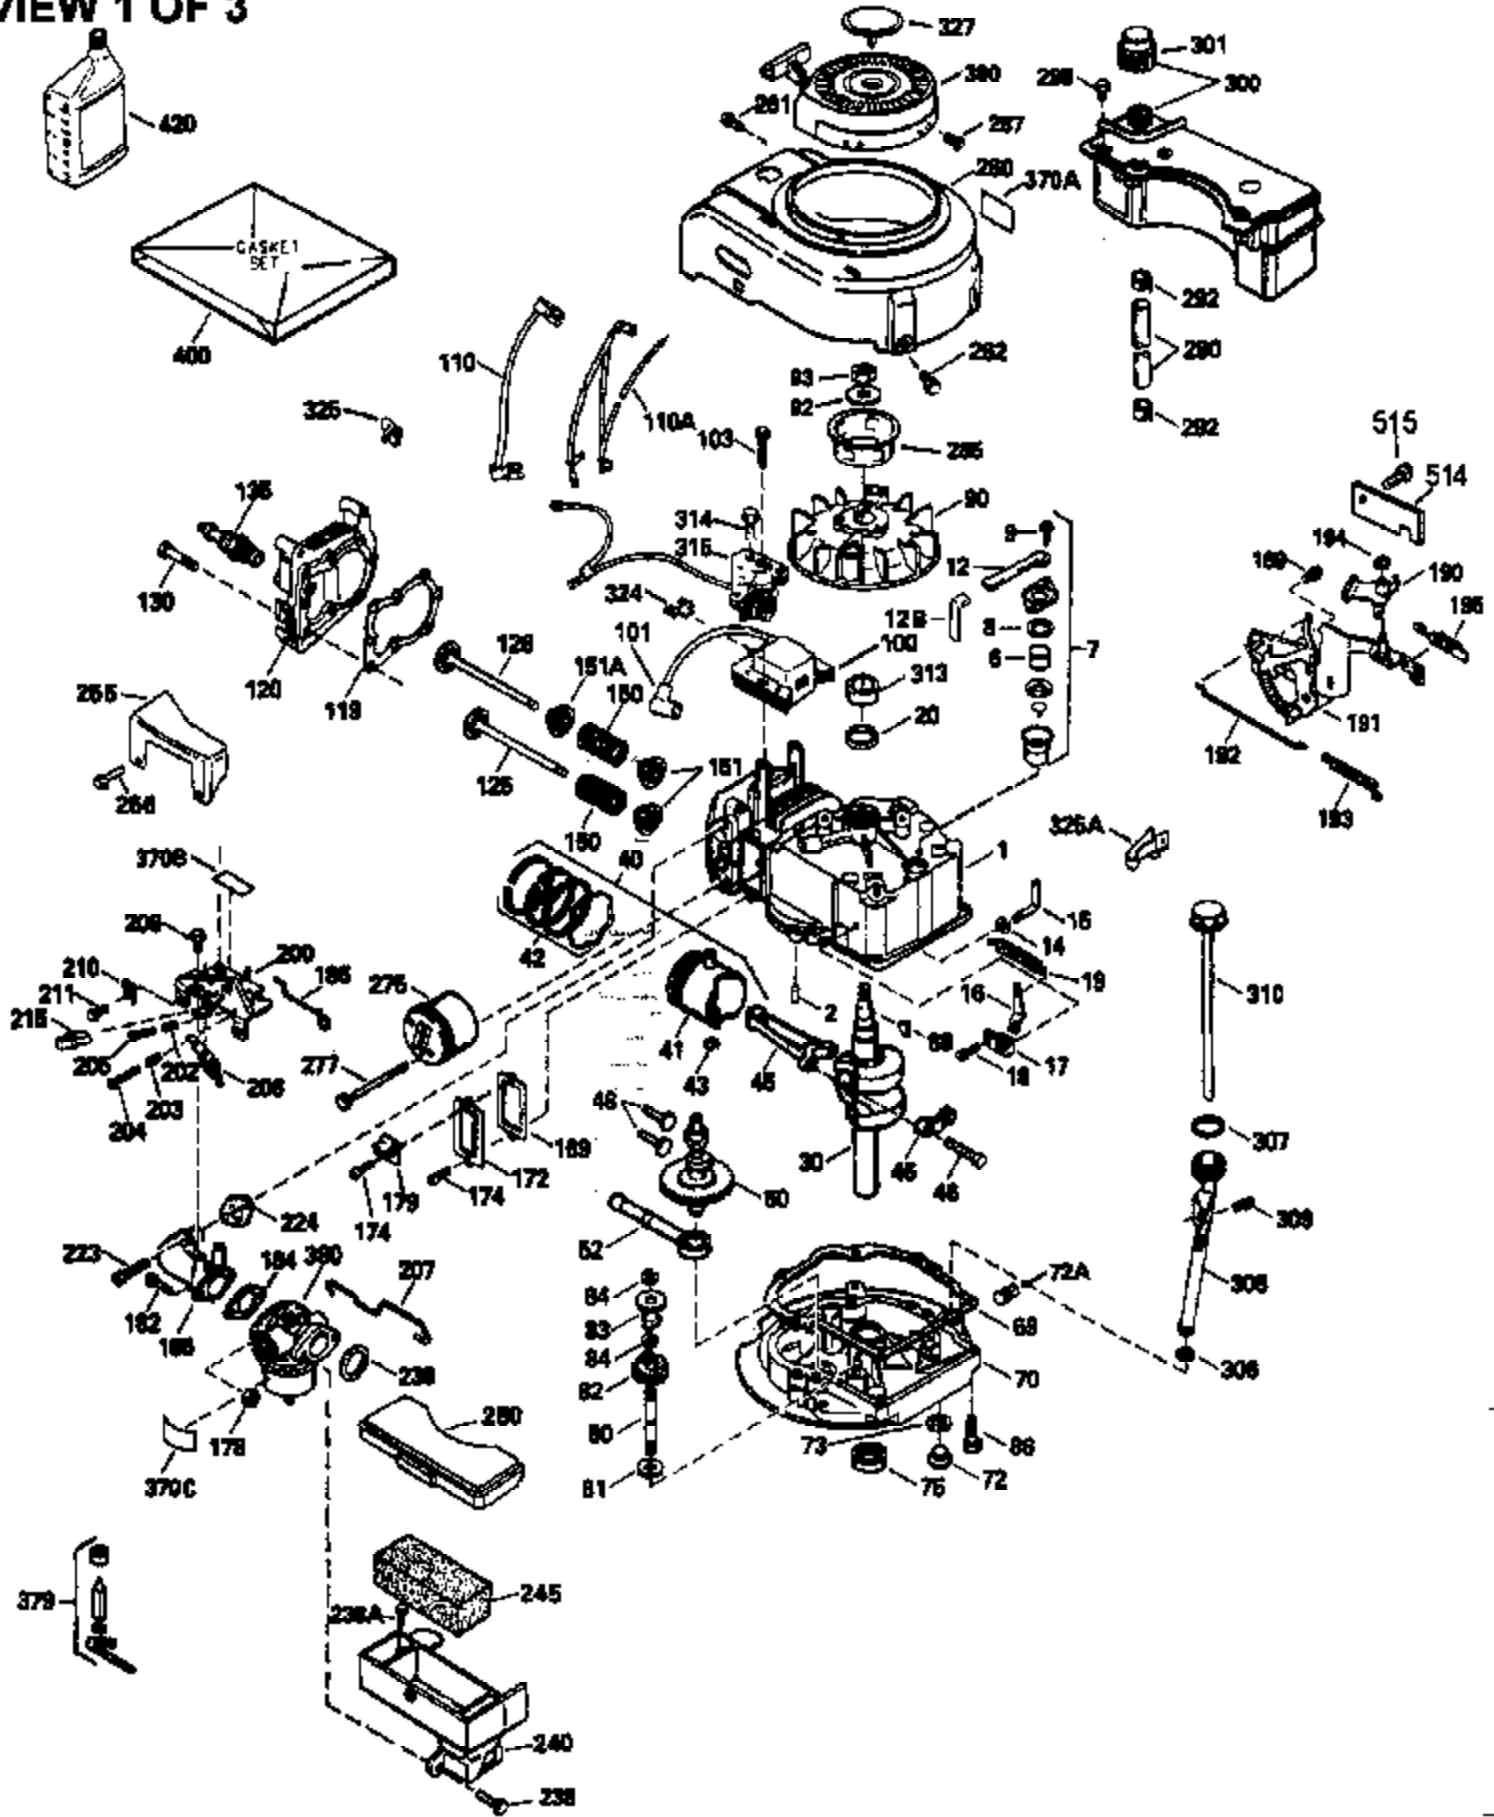

VIEW 1 OF 3

Ref #	Part Number	Qty	Description
1	33729A		Cylinder (Incl.2 & 20) (2-13/16" Bore) (Inverted Ports)
2	26727		Pin, Dowel
6	33734		Element, Breather
7	34214A		Breather Ass'y. (Incl. 6, 8, 9, 12 , & 12A)
8	33735		* Gasket, Breather
9	30200		Screw, 10-24 x 9/16"
12	33886		Tube, Breather
12A	34695		Elbow, Breather tube
14	28277		Washer, Flat
15	31513		Rod, Governor
16	31383A		Lever, Governor
17	31335		Clamp, Governor lever
18	650548		Screw, 8-32 x 5/16"
19	33578		Spring, Governor
20	32600		Seal, Oil
30	34843		Crankshaft
40	34535		Piston, Pin & Ring Set (Std.) (2-13/16")
40	34536		Piston, Pin & Ring Set (.010" OS)
40	34537		Piston, Pin & Ring Set (.020" OS)
41	33562B		Piston & Pin Ass'y.(Incl. 43)(Std.)(2 -13/16")
41	33563B		Piston & Pin Ass'y. (Incl. 43) (.010" OS)
41	33564B		Piston & Pin Ass'y. (Incl. 43) (.020" OS)
42	33567		Ring Set (Std.) (2-13/16" Bore)
42	33568		Ring Set (.010" OS)
42	33569		Ring Set (.020" OS)
43	20381		Ring, Piston pin retaining
45	32875		Rod Assy., Connecting (Incl. 46)
46	32610A		Bolt, Connecting rod
48	27241		Lifter, Valve
50	34844		Camshaft
52	29914		Oil Pump Assy.
55A	34647		Shaft, P.T.O.
64A	8345		Washer, Flat
64	30063		Screw, Torx T-30, 1/4-20 x 1/2"
69	35261		* Gasket, Mounting flange
72	30572		Plug, Oil drain (Incl. 73)
73	28833		* Drain Plug Gasket (Not req. W/plastic plug)
75	26208		Seal, Oil
80	30574		Shaft, Governor
81	30590A		Washer, Flat
82	30591		Gear Assy., Governor (Incl. 81)
83	30588A		Spool, Governor
84	29193		Ring, Retaining
86	650488		Screw, 1/4-20 x 1-1/4"
89	610995		Flywheel Key
90	611046A		Flywheel
92	650815		Washer, Belleville
93	650816		Nut, Flywheel
100	730207		Magneto-to-Solid State Conv. Kit (Includes solid state module, solid state flywheel key, and instructions.) (Use as required on external ignition engines only.)
100	34431		Solid State Ignition (This coil has been superseded to 730207 solid state conversion kit)
101	610118		Cover, Spark plug (Use as required)
103	650814		Screw, Torx T-15, 10-24 x 1"
103	650489		Screw, 1/4-20 x 5/8"
110	34432		Ground Wire