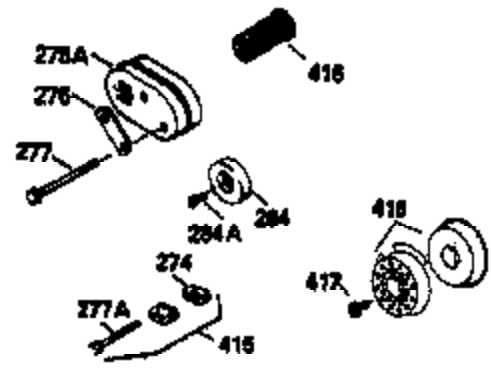

VIEW 3 OF 3

Ref #	Part Number	Qty	Description
12A	34695		Elbow, Breather tube
19	33578		Spring, Governor
53	31745		Washer, Tang
55A	34647		Shaft, P.T.O.
56	33401		Gear, Worm, Right-hand helix
57	33537		Ring, Retaining
58	31744		Seal, Oil
59	31747		Washer, Flat
64A	8345		Washer, Flat
64	30063		Screw, Torx T-30, 1/4-20 x 1/2"
69	35261		* Gasket, Mounting flange
70A	33535B		Flange Ass'y (Incl. 58, 72,A, 73, 75 & 80)
87	650492		Screw, 1/4-20 x 2-1/4"
118	730194		Rope Guide Kit (Use as required)
127	650691		Washer, Flat
129	650818		Screw, 5/16-18 x 1-1/2"
167	650688		Screw, 10-32 x 1" (Drilled thru)
168	32924		Spring, Speed adjusting screw
182	30088A		Screw, 1/4-28 x 1"
185	33739		Pipe, Intake
186	34337		Link, Governor spring
201	33150		Bracket, Over-ride
206	610973		Terminal (Use as required)
209	30200		Screw, 10-24 x 9/16"
223	650142		Screw, 1/4-20 x 1-1/8"
238	28820		Screw, 10-32 x 1/2"
239A	27272A		Gasket, Air cleaner
242	31914		Bracket, Air cleaner
243	650152		Screw, 8-32 x 3/8"
245	30727		Filter, Air cleaner
246E	35435		Filter, Pre-air (Use as required)
250D	31715		Cover, Air cleaner
274	26754A		* Gasket, Exhaust (Use as required)
274	33670A		* Gasket, Exhaust
275E	35771		Muffler (Incl. 274)
277	650795		Screw, 1/4-20 x 2-1/4" (Use as required)
277	650774		Screw, 1/4-20 x 2-3/8" (Use as required)
277	792005		Screw, 1/4-20 x 2-1/2" (Use as required)
277A	30063		Screw, Torx T-30, 1/4-20 x 1/2" (Use as req.)
313A	33876		Gasket, Stator
326	34113		Plug, Screen
359	34834		Guard, Flywheel
370J	34870		Decal, Instruction (Optional)
370H	34387		Decal, Instruction (Optional)
377	30547A		Contact Assy., Breaker
378	30548B		Condenser
390A	590531		Side Mount Rewind Starter (Refer to Division 5, Section C, page 32 or Fiche 8A, Grid G-3 for breakdown)
410	730574		Debris Screen Kit(Incl.370H,411-413)(Opt.)
411	35596		Screen, Debris (Optional)
412	35597		Bracket, Debris screen (Optional)
413	650910		Screw, 8-32 x 1/4 (Optional)
415	730162		Muffler Adapter Kit(Incl.274,277)(Use as req)
425	730571		Starter Muff Kit (Incl.370J,426,427)(Opt.)
426	32203		Starter Air Cleaner (Optional)
427	32204		Starter Air Cleaner Bracket (Optional)
436	611006		Stator Plate Ass'y.(Incl.377,378,437, 442-448)