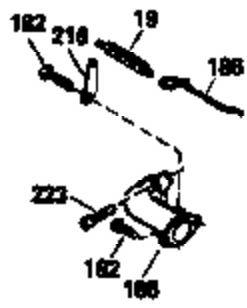

VIEW 3 OF 3

Ref #	Part Number	Qty	Description
12A	34695		Elbow, Breather tube
19	33578		Spring, Governor
53	31745		Washer, Tang
55A	34647		Shaft, P.T.O.
56	33401		Gear, Worm, Right-hand helix
57	33537		Ring, Retaining
58	31744		Seal, Oil
59	31747		Washer, Flat
64A	8345		Washer, Flat
64	30063		Screw, Torx T-30, 1/4-20 x 1/2"
69	35261		* Gasket, Mounting flange
70A	33535B		Flange Ass'y (Incl. 58, 72,A, 73, 75 & 80)
87	650492		Screw, 1/4-20 x 2-1/4"
118	730194		Rope Guide Kit (Use as required)
127	650691		Washer, Flat
129	650818		Screw, 5/16-18 x 1-1/2"
167	650688		Screw, 10-32 x 1" (Drilled thru)
168	32924		Spring, Speed adjusting screw
182	30088A		Screw, 1/4-28 x 1"
185	33739		Pipe, Intake
186	34337		Link, Governor spring
201	33150		Bracket, Over-ride
206	610973		Terminal (Use as required)
209	30200		Screw, 10-24 x 9/16"
223	650142		Screw, 1/4-20 x 1-1/8"
238	28820		Screw, 10-32 x 1/2"
239A	27272A		Gasket, Air cleaner
242	31914		Bracket, Air cleaner
243	650152		Screw, 8-32 x 3/8"
245	30727		Filter, Air cleaner
246E	35435		Filter, Pre-air (Use as required)
250D	31715		Cover, Air cleaner
274	26754A		* Gasket, Exhaust (Use as required)
274	33670A		* Gasket, Exhaust
275E	35771		Muffler (Incl. 274)
277	650795		Screw, 1/4-20 x 2-1/4" (Use as required)
277	650774		Screw, 1/4-20 x 2-3/8" (Use as required)
277	792005		Screw, 1/4-20 x 2-1/2" (Use as required)
277A	30063		Screw, Torx T-30, 1/4-20 x 1/2" (Use as req.)
313A	33876		Gasket, Stator
326	34113		Plug, Screen
359	34834		Guard, Flywheel
370J	34870		Decal, Instruction (Optional)
370H	34387		Decal, Instruction (Optional)
377	30547A		Contact Assy., Breaker
378	30548B		Condenser
390A	590531		Side Mount Rewind Starter (Refer to Division 5, Section C, page 32 or Fiche 8A, Grid G-3 for breakdown)
410	730574		Debris Screen Kit(Incl.370H,411-413)(Opt.)
411	35596		Screen, Debris (Optional)
412	35597		Bracket, Debris screen (Optional)
413	650910		Screw, 8-32 x 1/4 (Optional)
415	730162		Muffler Adapter Kit(Incl.274,277)(Use as req)
425	730571		Starter Muff Kit (Incl.370J,426,427)(Opt.)
426	32203		Starter Air Cleaner (Optional)
427	32204		Starter Air Cleaner Bracket (Optional)
436	611006		Stator Plate Ass'y.(Incl.377,378,437, 442-448)