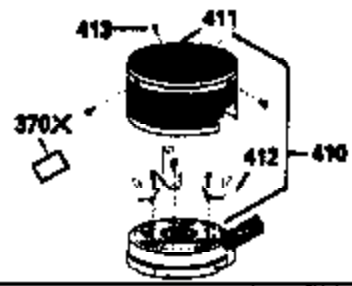

VIEW 3 OF 3

Ref #	Part Number	Qty	Description
12A	34695		Elbow, Breather tube
19	33578		Spring, Governor
53	31745		Washer, Tang
55A	34647		Shaft, P.T.O.
56	33401		Gear, Worm, Right-hand helix
57	33537		Ring, Retaining
58	31744		Seal, Oil
59	31747		Washer, Flat
64A	8345		Washer, Flat
64	30063		Screw, Torx T-30, 1/4-20 x 1/2"
69	35261		* Gasket, Mounting flange
70A	33535B		Flange Ass'y (Incl. 58, 72,A, 73, 75 & 80)
87	650492		Screw, 1/4-20 x 2-1/4"
118	730194		Rope Guide Kit (Use as required)
127	650691		Washer, Flat
129	650818		Screw, 5/16-18 x 1-1/2"
167	650688		Screw, 10-32 x 1" (Drilled thru)
168	32924		Spring, Speed adjusting screw
182	30088A		Screw, 1/4-28 x 1"
185	33739		Pipe, Intake
186	34337		Link, Governor spring
201	33150		Bracket, Over-ride
206	610973		Terminal (Use as required)
209	30200		Screw, 10-24 x 9/16"
223	650142		Screw, 1/4-20 x 1-1/8"
238	28820		Screw, 10-32 x 1/2"
239A	27272A		Gasket, Air cleaner
242	31914		Bracket, Air cleaner
243	650152		Screw, 8-32 x 3/8"
245	30727		Filter, Air cleaner
246E	35435		Filter, Pre-air (Use as required)
250D	31715		Cover, Air cleaner
274	26754A		* Gasket, Exhaust (Use as required)
274	33670A		* Gasket, Exhaust
275E	35771		Muffler (Incl. 274)
277	650795		Screw, 1/4-20 x 2-1/4" (Use as required)
277	650774		Screw, 1/4-20 x 2-3/8" (Use as required)
277	792005		Screw, 1/4-20 x 2-1/2" (Use as required)
277A	30063		Screw, Torx T-30, 1/4-20 x 1/2" (Use as req.)
313A	33876		Gasket, Stator
326	34113		Plug, Screen
359	34834		Guard, Flywheel
370J	34870		Decal, Instruction (Optional)
370H	34387		Decal, Instruction (Optional)
377	30547A		Contact Assy., Breaker
378	30548B		Condenser
390A	590531		Side Mount Rewind Starter (Refer to Division 5, Section C, page 32 or Fiche 8A, Grid G-3 for breakdown)
410	730574		Debris Screen Kit(Incl.370H,411-413)(Opt.)
411	35596		Screen, Debris (Optional)
412	35597		Bracket, Debris screen (Optional)
413	650910		Screw, 8-32 x 1/4 (Optional)
415	730162		Muffler Adapter Kit(Incl.274,277)(Use as req)
425	730571		Starter Muff Kit (Incl.370J,426,427)(Opt.)
426	32203		Starter Air Cleaner (Optional)
427	32204		Starter Air Cleaner Bracket (Optional)
436	611006		Stator Plate Ass'y.(Incl.377,378,437, 442-448)