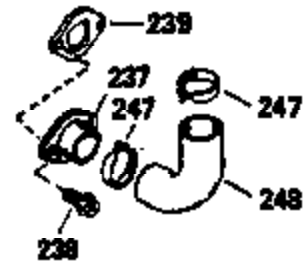

VIEW 2 OF 3

Ref #	Part Number	Qty	Description
12A	34695		Elbow, Breather tube
55A	34647		Shaft, P.T.O.
64A	8345		Washer, Flat
64	30063		Screw, Torx T-30, 1/4-20 x 1/2"
118	730194		Rope Guide Kit (Use as required)
127	650691		Washer, Flat
129	650818		Screw, 5/16-18 x 1-1/2"
167	650688		Screw, 10-32 x 1" (Drilled thru)
168	32924		Spring, Speed adjusting screw
201	33150		Bracket, Over-ride
238	28820		Screw, 10-32 x 1/2"
239A	27272A		Gasket, Air cleaner
243	650152		Screw, 8-32 x 3/8"
245	30727		Filter, Air cleaner
246E	35435		Filter, Pre-air (Use as required)
250D	31715		Cover, Air cleaner
275E	35771		Muffler (Incl. 274)
287A	650735		Screw, 10-24 x 3/8" (Use as required)
287A			Pop Rivet (3/16" Dia.) (Purchase locally)
300A	34476		Fuel Tank (Incl. 292 & 301)
313A	33876		Gasket, Stator
326	34113		Plug, Screen
359	34834		Guard, Flywheel
370H	34387		Decal, Instruction (Optional)
370J	34870		Decal, Instruction (Optional)
377	30547A		Contact Assy., Breaker
378	30548B		Condenser
390A	590531		Side Mount Rewind Starter (Refer to Division 5, Section C, page 32 or Fiche 8A, Grid G-3 for breakdown)
425	730571		Starter Muff Kit (Incl.370J,426,427)(Opt.)
426	32203		Starter Air Cleaner (Optional)
427	32204		Starter Air Cleaner Bracket (Optional)
436	611006		Stator Plate Ass'y.(Incl.377,378,437, 442-448)
437	30551		Spring, Breaker box cover
438	610947		Cover, Dust
439	610955		Gasket, Stator cover
440	30992		Cam, Breaker
442	610385		Washer
443	610408		Nut, 8-32
444	29181		Breaker Fastening Screw & Washer
445	610593		Condenser Fastening Screw
446	33356		Terminal, Ground
448	30549		Felt, Cam wiper