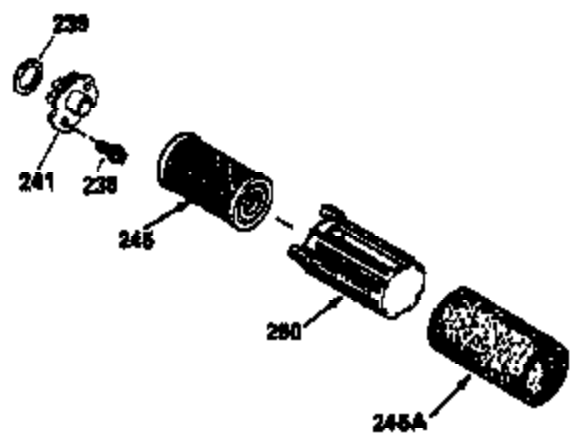

VIEW 3 OF 3

Ref #	Part Number	Qty	Description
12A	34695		Elbow, Breather tube
19	33578		Spring, Governor
53	31745		Washer, Tang
55A	34647		Shaft, P.T.O.
56	33401		Gear, Worm, Right-hand helix
57	33537		Ring, Retaining
58	31744		Seal, Oil
59	31747		Washer, Flat
64A	8345		Washer, Flat
64	30063		Screw, Torx T-30, 1/4-20 x 1/2"
69	35261		* Gasket, Mounting flange
70A	33535B		Flange Ass'y (Incl. 58, 72,A, 73, 75 & 80)
87	650492		Screw, 1/4-20 x 2-1/4"
118	730194		Rope Guide Kit (Use as required)
127	650691		Washer, Flat
129	650818		Screw, 5/16-18 x 1-1/2"
167	650688		Screw, 10-32 x 1" (Drilled thru)
168	32924		Spring, Speed adjusting screw
182	30088A		Screw, 1/4-28 x 1"
185	33739		Pipe, Intake
186	34337		Link, Governor spring
201	33150		Bracket, Over-ride
206	610973		Terminal (Use as required)
209	30200		Screw, 10-24 x 9/16"
223	650142		Screw, 1/4-20 x 1-1/8"
238	28820		Screw, 10-32 x 1/2"
239A	27272A		Gasket, Air cleaner
242	31914		Bracket, Air cleaner
243	650152		Screw, 8-32 x 3/8"
245	30727		Filter, Air cleaner
246E	35435		Filter, Pre-air (Use as required)
250D	31715		Cover, Air cleaner
274	26754A		* Gasket, Exhaust (Use as required)
274	33670A		* Gasket, Exhaust
275E	35771		Muffler (Incl. 274)
277	650795		Screw, 1/4-20 x 2-1/4" (Use as required)
277	650774		Screw, 1/4-20 x 2-3/8" (Use as required)
277	792005		Screw, 1/4-20 x 2-1/2" (Use as required)
277A	30063		Screw, Torx T-30, 1/4-20 x 1/2" (Use as req.)
313A	33876		Gasket, Stator
326	34113		Plug, Screen
359	34834		Guard, Flywheel
370J	34870		Decal, Instruction (Optional)
370H	34387		Decal, Instruction (Optional)
377	30547A		Contact Assy., Breaker
378	30548B		Condenser
390A	590531		Side Mount Rewind Starter (Refer to Division 5, Section C, page 32 or Fiche 8A, Grid G-3 for breakdown)
410	730574		Debris Screen Kit(Incl.370H,411-413)(Opt.)
411	35596		Screen, Debris (Optional)
412	35597		Bracket, Debris screen (Optional)
413	650910		Screw, 8-32 x 1/4 (Optional)
415	730162		Muffler Adapter Kit(Incl.274,277)(Use as req)
425	730571		Starter Muff Kit (Incl.370J,426,427)(Opt.)
426	32203		Starter Air Cleaner (Optional)
427	32204		Starter Air Cleaner Bracket (Optional)
436	611006		Stator Plate Ass'y.(Incl.377,378,437, 442-448)