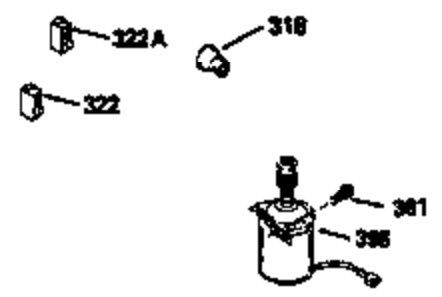

VIEW 3 OF 3

Ref #	Part Number	Qty	Description
12A	34695		Elbow, Breather tube
19	33578		Spring, Governor
53	31745		Washer, Tang
55A	34647		Shaft, P.T.O.
56	33401		Gear, Worm, Right-hand helix
57	33537		Ring, Retaining
58	31744		Seal, Oil
59	31747		Washer, Flat
64A	8345		Washer, Flat
64	30063		Screw, Torx T-30, 1/4-20 x 1/2"
69	35261		* Gasket, Mounting flange
70A	33535B		Flange Ass'y (Incl. 58, 72,A, 73, 75 & 80)
87	650492		Screw, 1/4-20 x 2-1/4"
118	730194		Rope Guide Kit (Use as required)
127	650691		Washer, Flat
129	650818		Screw, 5/16-18 x 1-1/2"
167	650688		Screw, 10-32 x 1" (Drilled thru)
168	32924		Spring, Speed adjusting screw
182	30088A		Screw, 1/4-28 x 1"
185	33739		Pipe, Intake
186	34337		Link, Governor spring
201	33150		Bracket, Over-ride
206	610973		Terminal (Use as required)
209	30200		Screw, 10-24 x 9/16"
223	650142		Screw, 1/4-20 x 1-1/8"
238	28820		Screw, 10-32 x 1/2"
239A	27272A		Gasket, Air cleaner
242	31914		Bracket, Air cleaner
243	650152		Screw, 8-32 x 3/8"
245	30727		Filter, Air cleaner
246E	35435		Filter, Pre-air (Use as required)
250D	31715		Cover, Air cleaner
274	26754A		* Gasket, Exhaust (Use as required)
274	33670A		* Gasket, Exhaust
275E	35771		Muffler (Incl. 274)
277	650795		Screw, 1/4-20 x 2-1/4" (Use as required)
277	650774		Screw, 1/4-20 x 2-3/8" (Use as required)
277	792005		Screw, 1/4-20 x 2-1/2" (Use as required)
277A	30063		Screw, Torx T-30, 1/4-20 x 1/2" (Use as req.)
313A	33876		Gasket, Stator
326	34113		Plug, Screen
359	34834		Guard, Flywheel
370J	34870		Decal, Instruction (Optional)
370H	34387		Decal, Instruction (Optional)
377	30547A		Contact Assy., Breaker
378	30548B		Condenser
390A	590531		Side Mount Rewind Starter (Refer to Division 5, Section C, page 32 or Fiche 8A, Grid G-3 for breakdown)
410	730574		Debris Screen Kit(Incl.370H,411-413)(Opt.)
411	35596		Screen, Debris (Optional)
412	35597		Bracket, Debris screen (Optional)
413	650910		Screw, 8-32 x 1/4 (Optional)
415	730162		Muffler Adapter Kit(Incl.274,277)(Use as req)
425	730571		Starter Muff Kit (Incl.370J,426,427)(Opt.)
426	32203		Starter Air Cleaner (Optional)
427	32204		Starter Air Cleaner Bracket (Optional)
436	611006		Stator Plate Ass'y.(Incl.377,378,437, 442-448)