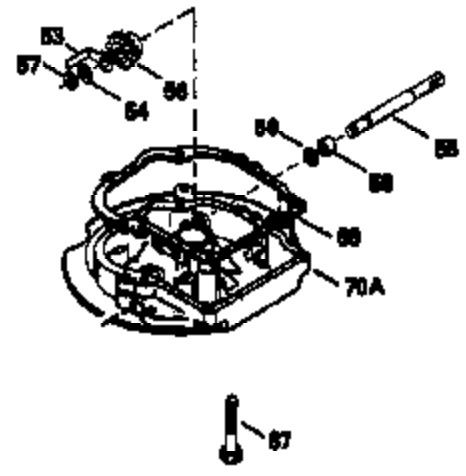

VIEW 3 OF 3

Ref #	Part Number	Qty	Description
12A	34695		Elbow, Breather tube
19	33578		Spring, Governor
53	31745		Washer, Tang
55A	34647		Shaft, P.T.O.
56	33401		Gear, Worm, Right-hand helix
57	33537		Ring, Retaining
58	31744		Seal, Oil
59	31747		Washer, Flat
64A	8345		Washer, Flat
64	30063		Screw, Torx T-30, 1/4-20 x 1/2"
69	35261		* Gasket, Mounting flange
70A	33535B		Flange Ass'y (Incl. 58, 72,A, 73, 75 & 80)
87	650492		Screw, 1/4-20 x 2-1/4"
118	730194		Rope Guide Kit (Use as required)
127	650691		Washer, Flat
129	650818		Screw, 5/16-18 x 1-1/2"
167	650688		Screw, 10-32 x 1" (Drilled thru)
168	32924		Spring, Speed adjusting screw
182	30088A		Screw, 1/4-28 x 1"
185	33739		Pipe, Intake
186	34337		Link, Governor spring
201	33150		Bracket, Over-ride
206	610973		Terminal (Use as required)
209	30200		Screw, 10-24 x 9/16"
223	650142		Screw, 1/4-20 x 1-1/8"
238	28820		Screw, 10-32 x 1/2"
239A	27272A		Gasket, Air cleaner
242	31914		Bracket, Air cleaner
243	650152		Screw, 8-32 x 3/8"
245	30727		Filter, Air cleaner
246E	35435		Filter, Pre-air (Use as required)
250D	31715		Cover, Air cleaner
274	26754A		* Gasket, Exhaust (Use as required)
274	33670A		* Gasket, Exhaust
275E	35771		Muffler (Incl. 274)
277	650795		Screw, 1/4-20 x 2-1/4" (Use as required)
277	650774		Screw, 1/4-20 x 2-3/8" (Use as required)
277	792005		Screw, 1/4-20 x 2-1/2" (Use as required)
277A	30063		Screw, Torx T-30, 1/4-20 x 1/2" (Use as req.)
313A	33876		Gasket, Stator
326	34113		Plug, Screen
359	34834		Guard, Flywheel
370J	34870		Decal, Instruction (Optional)
370H	34387		Decal, Instruction (Optional)
377	30547A		Contact Assy., Breaker
378	30548B		Condenser
390A	590531		Side Mount Rewind Starter (Refer to Division 5, Section C, page 32 or Fiche 8A, Grid G-3 for breakdown)
410	730574		Debris Screen Kit(Incl.370H,411-413)(Opt.)
411	35596		Screen, Debris (Optional)
412	35597		Bracket, Debris screen (Optional)
413	650910		Screw, 8-32 x 1/4 (Optional)
415	730162		Muffler Adapter Kit(Incl.274,277)(Use as req)
425	730571		Starter Muff Kit (Incl.370J,426,427)(Opt.)
426	32203		Starter Air Cleaner (Optional)
427	32204		Starter Air Cleaner Bracket (Optional)
436	611006		Stator Plate Ass'y.(Incl.377,378,437, 442-448)