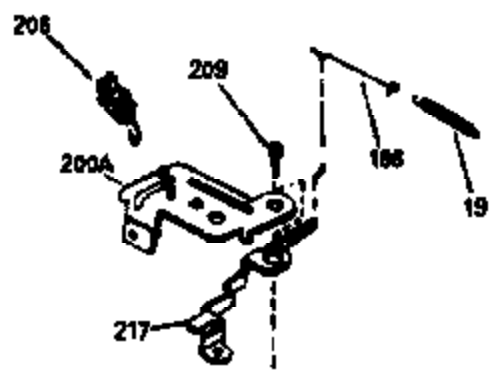

VIEW 3 OF 3

Ref #	Part Number	Qty	Description
12A	34695		Elbow, Breather tube
19	33578		Spring, Governor
53	31745		Washer, Tang
55A	34647		Shaft, P.T.O.
56	33401		Gear, Worm, Right-hand helix
57	33537		Ring, Retaining
58	31744		Seal, Oil
59	31747		Washer, Flat
64A	8345		Washer, Flat
64	30063		Screw, Torx T-30, 1/4-20 x 1/2"
69	35261		* Gasket, Mounting flange
70A	33535B		Flange Ass'y (Incl. 58, 72,A, 73, 75 & 80)
87	650492		Screw, 1/4-20 x 2-1/4"
118	730194		Rope Guide Kit (Use as required)
127	650691		Washer, Flat
129	650818		Screw, 5/16-18 x 1-1/2"
167	650688		Screw, 10-32 x 1" (Drilled thru)
168	32924		Spring, Speed adjusting screw
182	30088A		Screw, 1/4-28 x 1"
185	33739		Pipe, Intake
186	34337		Link, Governor spring
201	33150		Bracket, Over-ride
206	610973		Terminal (Use as required)
209	30200		Screw, 10-24 x 9/16"
223	650142		Screw, 1/4-20 x 1-1/8"
238	28820		Screw, 10-32 x 1/2"
239A	27272A		Gasket, Air cleaner
242	31914		Bracket, Air cleaner
243	650152		Screw, 8-32 x 3/8"
245	30727		Filter, Air cleaner
246E	35435		Filter, Pre-air (Use as required)
250D	31715		Cover, Air cleaner
274	26754A		* Gasket, Exhaust (Use as required)
274	33670A		* Gasket, Exhaust
275E	35771		Muffler (Incl. 274)
277	650795		Screw, 1/4-20 x 2-1/4" (Use as required)
277	650774		Screw, 1/4-20 x 2-3/8" (Use as required)
277	792005		Screw, 1/4-20 x 2-1/2" (Use as required)
277A	30063		Screw, Torx T-30, 1/4-20 x 1/2" (Use as req.)
313A	33876		Gasket, Stator
326	34113		Plug, Screen
359	34834		Guard, Flywheel
370J	34870		Decal, Instruction (Optional)
370H	34387		Decal, Instruction (Optional)
377	30547A		Contact Assy., Breaker
378	30548B		Condenser
390A	590531		Side Mount Rewind Starter (Refer to Division 5, Section C, page 32 or Fiche 8A, Grid G-3 for breakdown)
410	730574		Debris Screen Kit(Incl.370H,411-413)(Opt.)
411	35596		Screen, Debris (Optional)
412	35597		Bracket, Debris screen (Optional)
413	650910		Screw, 8-32 x 1/4 (Optional)
415	730162		Muffler Adapter Kit(Incl.274,277)(Use as req)
425	730571		Starter Muff Kit (Incl.370J,426,427)(Opt.)
426	32203		Starter Air Cleaner (Optional)
427	32204		Starter Air Cleaner Bracket (Optional)
436	611006		Stator Plate Ass'y.(Incl.377,378,437, 442-448)