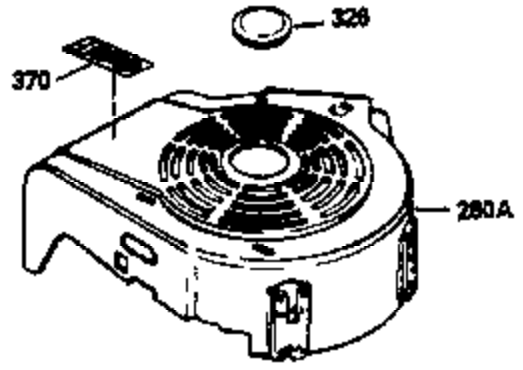

ILLUSTRATION SHOWS TYPICAL PARTS ONLY. ORDER BY PART NUMBER. PARTS NOT LISTED ARE SUPPLIED BY OEM.
VIEW 2 OF 3

Ref #	Part Number	Qty	Description
	RPMHigh		3000 to 3300
	RPMLow		1800
92	650815	1	Belleville Washer
237	32971	1	Air Cleaner Adapter
238	650709	2	Screw, 10-32 x 7/16"
245	35500	1	Air Cleaner Filter
247	35505	2	Air Cleaner Tube Clamp
248	35504	1	Air Cleaner Tube
263	35502	1	Trim Ring
287	650884	2	Screw, 8-32 x 1/2"
299	650900	2	"U" Type Nut, 10-32
301	35355	1	Fuel Cap
347	650898	4	Screw, 10-32 x 27/32"
390	590635	1	Rewind Starter