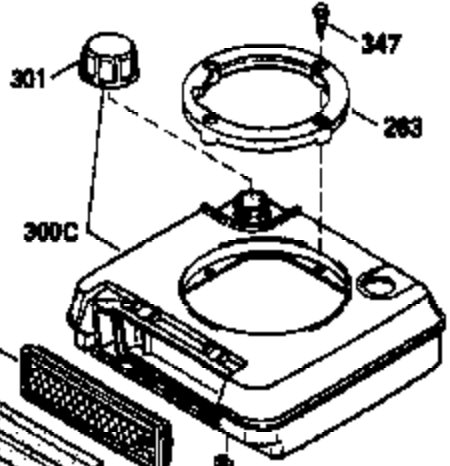

ILLUSTRATION SHOWS TYPICAL PARTS ONLY. ORDER BY PART NUMBER. PARTS NOT LISTED ARE SUPPLIED BY OEM.
VIEW 2 OF 3

Ref #	Part Number	Qty	Description
	RPMHigh		3000 to 3300
	RPMLow		1800
92	650815	1	Belleville Washer
237	32971	1	Air Cleaner Adapter
238	650709	2	Screw, 10-32 x 7/16"
245	35500	1	Air Cleaner Filter
247	35505	2	Air Cleaner Tube Clamp
248	35504	1	Air Cleaner Tube
263	35502	1	Trim Ring
287	650884	2	Screw, 8-32 x 1/2"
299	650900	2	"U" Type Nut, 10-32
301	35355	1	Fuel Cap
347	650898	4	Screw, 10-32 x 27/32"
390	590635	1	Rewind Starter