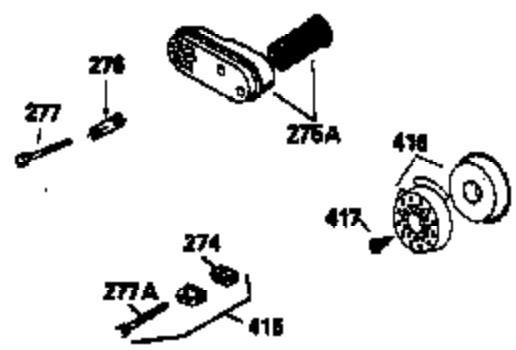

ILLUSTRATION SHOWS TYPICAL PARTS ONLY. ORDER BY PART NUMBER. PARTS NOT LISTED ARE SUPPLIED BY OEM.

VIEW 3 OF 3

Ref #	Part Number	Qty	Description
	RPMHigh		3000 to 3300
	RPMLow		1800
19	31386	1	Extension Spring
69	35261	1	* Mounting Flange Gasket
92	650815	1	Belleville Washer
182	6201	2	Screw, 1/4-28 x 7/8"
185	31384A	1	Intake Pipe (Incl. 224)
186	34337	1	Governor Link
223	650451	2	Screw, 1/4-20 x 1"
237	32971	1	Air Cleaner Adapter
238	650709	2	Screw, 10-32 x 7/16"
243	650899	2	Screw, 10-32 x 2-3/32"
245	35500	1	Air Cleaner Filter
250	35503	1	Air Cleaner Cover
276	35994	1	Locking Plate
277	650957	2	Screw, 1/4-20 x 2-31/32"