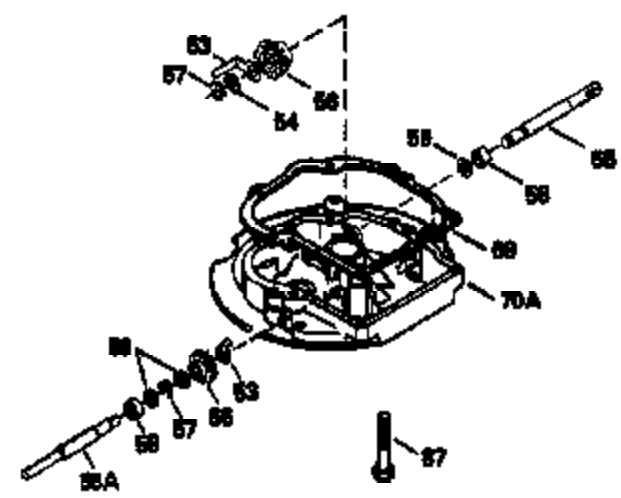

ILLUSTRATION SHOWS TYPICAL PARTS ONLY. ORDER BY PART NUMBER. PARTS NOT LISTED ARE SUPPLIED BY OEM.

VIEW 3 OF 3

Ref #	Part Number	Qty	Description
	RPMHigh		3000 to 3300
	RPMLow		1800
19	31386	1	Extension Spring
69	35261	1	* Mounting Flange Gasket
92	650815	1	Belleville Washer
182	6201	2	Screw, 1/4-28 x 7/8"
185	31384A	1	Intake Pipe (Incl. 224)
186	34337	1	Governor Link
223	650451	2	Screw, 1/4-20 x 1"
237	32971	1	Air Cleaner Adapter
238	650709	2	Screw, 10-32 x 7/16"
243	650899	2	Screw, 10-32 x 2-3/32"
245	35500	1	Air Cleaner Filter
250	35503	1	Air Cleaner Cover
276	35994	1	Locking Plate
277	650957	2	Screw, 1/4-20 x 2-31/32"