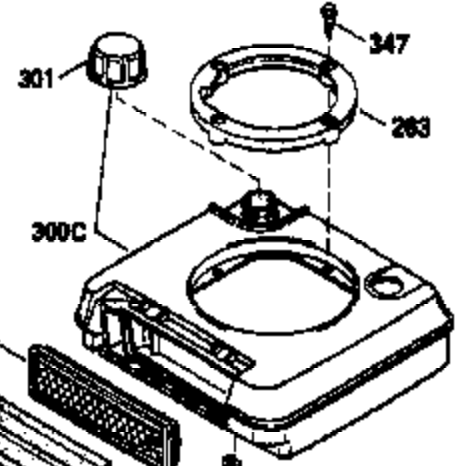

ILLUSTRATION SHOWS TYPICAL PARTS ONLY. ORDER BY PART NUMBER. PARTS NOT LISTED ARE SUPPLIED BY OEM.
VIEW 2 OF 3

Ref #	Part Number	Qty	Description
	RPMHigh		3000 to 3300
	RPMLow		1800
92	650815	1	Belleville Washer
237	32971	1	Air Cleaner Adapter
238	650709	2	Screw, 10-32 x 7/16"
245	35500	1	Air Cleaner Filter
247	35505	2	Air Cleaner Tube Clamp
248	35504	1	Air Cleaner Tube
263	35502	1	Trim Ring
287	650884	2	Screw, 8-32 x 1/2"
299	650900	2	"U" Type Nut, 10-32
301	35355	1	Fuel Cap
347	650898	4	Screw, 10-32 x 27/32"
370	34346	1	Instruction Decal
390	590688	1	Rewind Starter