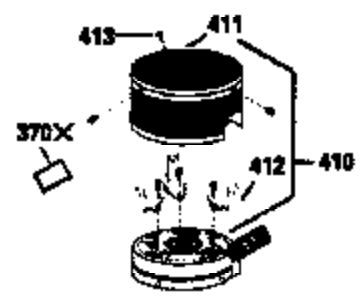

ILLUSTRATION SHOWS TYPICAL PARTS ONLY. ORDER BY PART NUMBER. PARTS NOT LISTED ARE SUPPLIED BY OEM.

VIEW 3 OF 3

Ref #	Part Number	Qty	Description
	RPMHigh		3000 to 3300
	RPMLow		1800
19	31386	1	Extension Spring
69	35261	1	* Mounting Flange Gasket
92	650815	1	Belleville Washer
182	6201	2	Screw, 1/4-28 x 7/8"
185	31384A	1	Intake Pipe (Incl. 224)
186	34337	1	Governor Link
223	650451	2	Screw, 1/4-20 x 1"
237	32971	1	Air Cleaner Adapter
238	650709	2	Screw, 10-32 x 7/16"
243	650899	2	Screw, 10-32 x 2-3/32"
245	35500	1	Air Cleaner Filter
250	35503	1	Air Cleaner Cover
276	35994	1	Locking Plate
277	650957	2	Screw, 1/4-20 x 2-31/32"