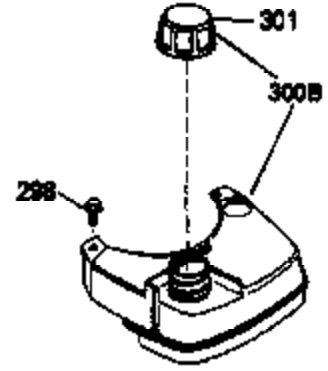

ILLUSTRATION SHOWS TYPICAL PARTS ONLY. ORDER BY PART NUMBER. PARTS NOT LISTED ARE SUPPLIED BY OEM.
VIEW 2 OF 3

Ref #	Part Number	Qty	Description
	RPMHigh		3000 to 3300
	RPMLow		1800
92	650815	1	Belleville Washer
237	32971	1	Air Cleaner Adapter
238	650709	2	Screw, 10-32 x 7/16"
245	35500	1	Air Cleaner Filter
247	35505	2	Air Cleaner Tube Clamp
248	35504	1	Air Cleaner Tube
263	35502	1	Trim Ring
287	650884	2	Screw, 8-32 x 1/2"
299	650900	2	"U" Type Nut, 10-32
301	35355	1	Fuel Cap
347	650898	4	Screw, 10-32 x 27/32"
370	34346	1	Instruction Decal
390	590688	1	Rewind Starter