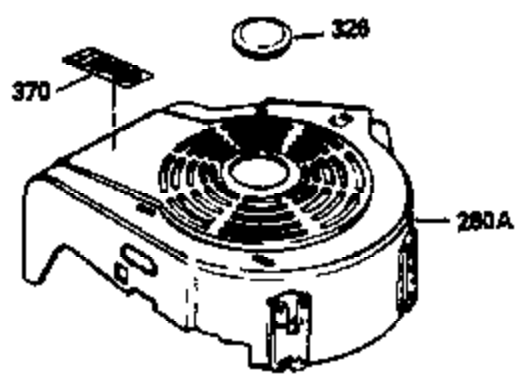

ILLUSTRATION SHOWS TYPICAL PARTS ONLY. ORDER BY PART NUMBER. PARTS NOT LISTED ARE SUPPLIED BY OEM.
VIEW 2 OF 3

Ref #	Part Number	Qty	Description
	RPMHigh		3000 to 3300
	RPMLow		1800
92	650815	1	Belleville Washer
237	32971	1	Air Cleaner Adapter
238	650709	2	Screw, 10-32 x 7/16"
245	35500	1	Air Cleaner Filter
247	35505	2	Air Cleaner Tube Clamp
248	35504	1	Air Cleaner Tube
263	35502	1	Trim Ring
287	650884	2	Screw, 8-32 x 1/2"
299	650900	2	"U" Type Nut, 10-32
301	35355	1	Fuel Cap
347	650898	4	Screw, 10-32 x 27/32"
370	34346	1	Instruction Decal
390	590688	1	Rewind Starter