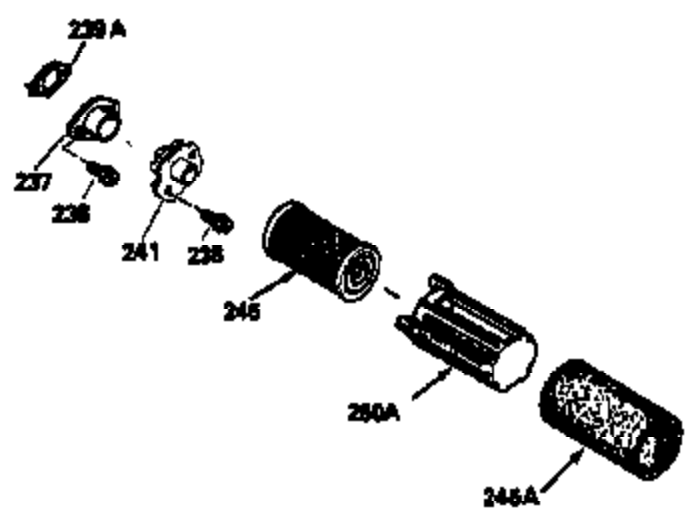

ILLUSTRATION SHOWS TYPICAL PARTS ONLY. ORDER BY PART NUMBER. PARTS NOT LISTED ARE SUPPLIED BY OEM.

VIEW 3 OF 3

Ref #	Part Number	Qty	Description
	RPMHigh		3000 to 3300
	RPMLow		2000 to 2300
19	31361	1	Extension Spring
69	35261	1	* Mounting Flange Gasket
92	650815	1	Belleville Washer
182	6201	2	Screw, 1/4-28 x 7/8"
185	31384A	1	Intake Pipe (Incl. 224)
186	34337	1	Governor Link
191	35040B	1	S.E. Brake Bracket (Incl. 195)
223	650451	2	Screw, 1/4-20 x 1"
243	650899	2	Screw, 10-32 x 2-3/32"
245	35500	1	Air Cleaner Filter
250	35503	1	Air Cleaner Cover
277	650795	2	Screw, 1/4-20 x 2-1/4"
370A	34144	1	Primer Decal