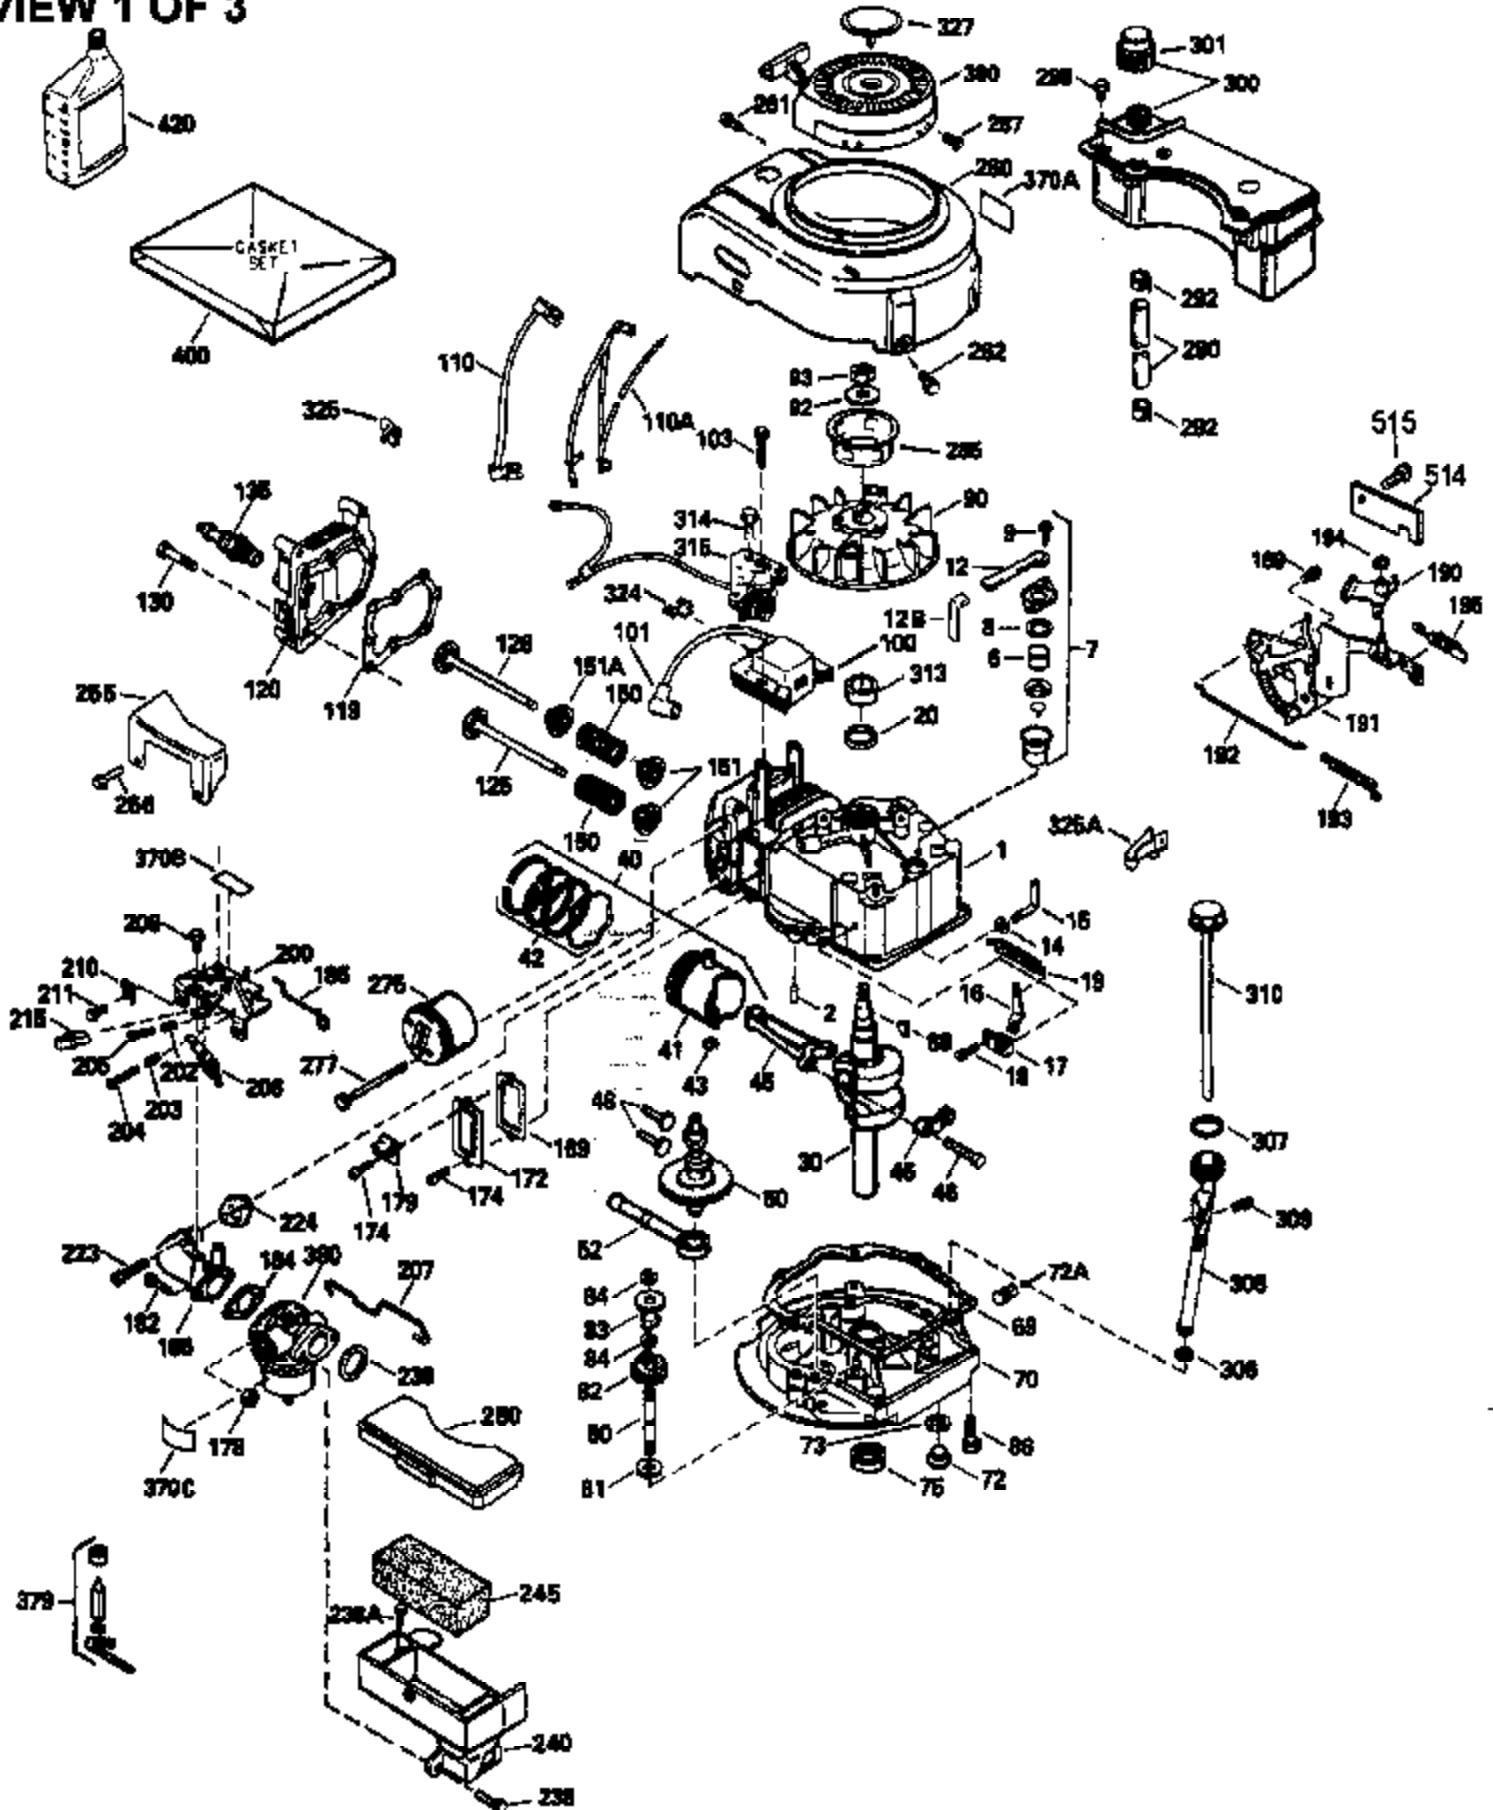

VIEW 1 OF 3

Ref #	Part Number	Qty	Description
1	33968B		Cylinder (Incl. 2 & 20) (2-13/16")
2	26727		Pin, Dowel
6	33734		Element, Breather
7	34214A		Breather Ass'y. (Incl. 6, 8, 9, 12 , & 12A)
8	33735		* Gasket, Breather
9	30200		Screw, 10-24 x 9/16"
12	35496		Tube, Breather
14	28277		Washer, Flat
15	31513		Rod, Governor
16	31383A		Lever, Governor
17	31335		Clamp, Governor lever
18	650548		Screw, 8-32 x 5/16"
19	31361		Spring, Extension
20	32600		Seal, Oil
30	34490B		Crankshaft
40	34535		Piston, Pin & Ring Set (Std.) (2-13/16")
40	34536		Piston, Pin & Ring Set (.010" OS)
40	34537		Piston, Pin & Ring Set (.020" OS)
41	33562B		Piston & Pin Ass'y.(Incl. 43)(Std.)(2 -13/16")
41	33563B		Piston & Pin Ass'y. (Incl. 43) (.010" OS)
41	33564B		Piston & Pin Ass'y. (Incl. 43) (.020" OS)
42	33567		Ring Set (Std.) (2-13/16" Bore)
42	33568		Ring Set (.010" OS)
42	33569		Ring Set (.020" OS)
43	20381		Ring, Piston pin retaining
45	32875		Rod Assy., Connecting (Incl. 46)
46	32610A		Bolt, Connecting rod
48	27241		Lifter, Valve
50	33533		Camshaft (MCR)
52	29914		Oil Pump Assy.
55A	33651		Shaft, P.T.O.
69	35261		* Gasket, Mounting flange
72	30572		Plug, Oil drain (Incl. 73)
73	28833		* Drain Plug Gasket (Not req. W/plastic plug)
75	26208		Seal, Oil
80	30574		Shaft, Governor
81	30590A		Washer, Flat
82	30591		Gear Assy., Governor (Incl. 81)
83	30588A		Spool, Governor
84	29193		Ring, Retaining
86	650488		Screw, 1/4-20 x 1-1/4"
89	611004		Flywheel Key
90	611044		Flywheel
92	650815		Washer, Belleville
93	650816		Nut, Flywheel
100	34443A		Solid State Ignition
100	730207		Magneto-to-Solid State Conv. Kit (Includes solid state module, solid state flywheel key, and instructions.) (Use as required on external ignition engines only.)
101	610118		Cover, Spark plug (Use as required)
103	650814		Screw, Torx T-15, 10-24 x 1"
110	34961		Ground Wire
118	730194		Rope Guide Kit (Use as required)
119	33554A		* Gasket, Head
120	34342		Head, Cylinder
125	29314B		Intake Valve (Std.) (Incl. 151) (Conventional Ports)
125	29315C		Intake Valve (1/32" OS) (Incl. 151) (Conventional Ports)