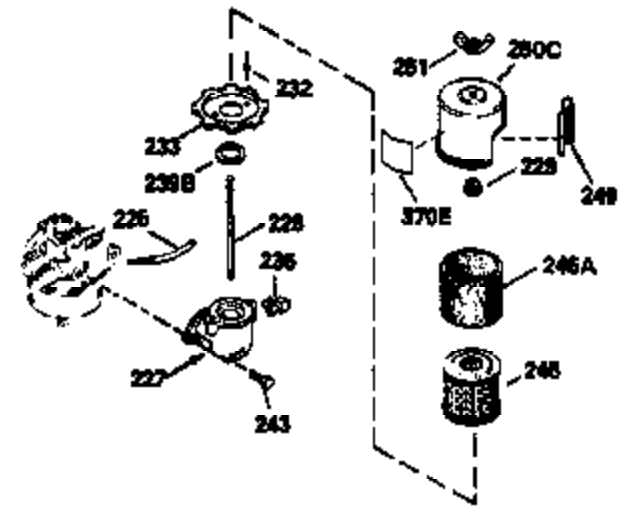

ILLUSTRATION SHOWS TYPICAL PARTS ONLY. ORDER BY PART NUMBER. PARTS NOT LISTED ARE SUPPLIED BY OEM.

VIEW 3 OF 3

Ref #	Part Number	Qty	Description
	RPMHigh		3100 to 3400
	RPMLow		2000 to 2300
19	31361	1	Extension Spring
69	35261	1	* Mounting Flange Gasket
92	650815	1	Belleville Washer
182	6201	2	Screw, 1/4-28 x 7/8"
185	31384A	1	Intake Pipe (Incl. 224)
186	34337	1	Governor Link
223	650451	2	Screw, 1/4-20 x 1"
243	650899	2	Screw, 10-32 x 2-3/32"
245	35500	1	Air Cleaner Filter
245A	35705	1	Air Cleaner Filter
250	35503	1	Air Cleaner Cover
276	35994	1	Locking Plate
277	650957	2	Screw, 1/4-20 x 2-31/32"
370A	34144	1	Primer Decal