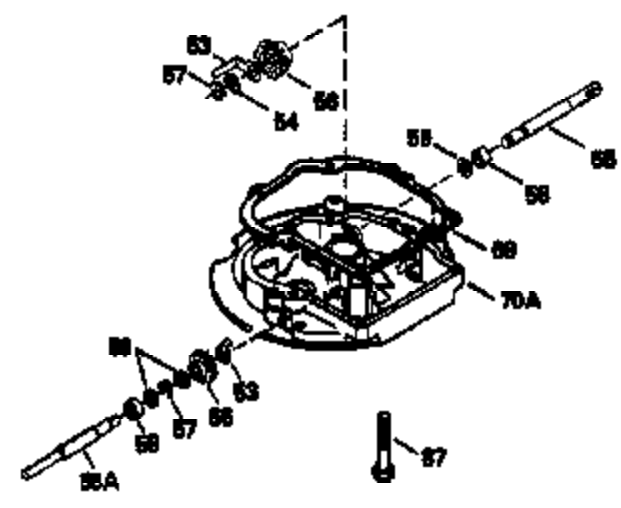

ILLUSTRATION SHOWS TYPICAL PARTS ONLY. ORDER BY PART NUMBER. PARTS NOT LISTED ARE SUPPLIED BY OEM.

VIEW 3 OF 3

Ref #	Part Number	Qty	Description
	RPMHigh		3100 to 3400
	RPMLow		2000 to 2300
19	31361	1	Extension Spring
69	35261	1	* Mounting Flange Gasket
92	650815	1	Belleville Washer
182	6201	2	Screw, 1/4-28 x 7/8"
185	31384A	1	Intake Pipe (Incl. 224)
186	34337	1	Governor Link
223	650451	2	Screw, 1/4-20 x 1"
243	650899	2	Screw, 10-32 x 2-3/32"
245	35500	1	Air Cleaner Filter
245A	35705	1	Air Cleaner Filter
250	35503	1	Air Cleaner Cover
276	35994	1	Locking Plate
277	650957	2	Screw, 1/4-20 x 2-31/32"
370A	34144	1	Primer Decal