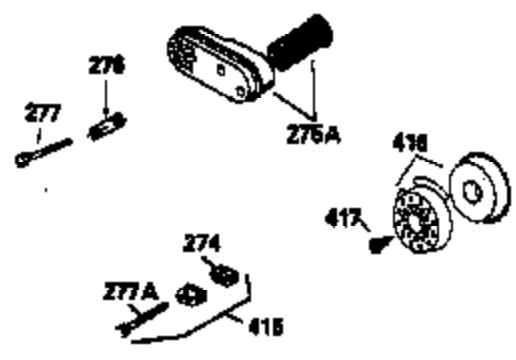

ILLUSTRATION SHOWS TYPICAL PARTS ONLY. ORDER BY PART NUMBER. PARTS NOT LISTED ARE SUPPLIED BY OEM.

VIEW 3 OF 3

Ref #	Part Number	Qty	Description
	RPMHigh		3100 to 3400
	RPMLow		2000 to 2300
19	31361	1	Extension Spring
69	35261	1	* Mounting Flange Gasket
92	650815	1	Belleville Washer
182	6201	2	Screw, 1/4-28 x 7/8"
185	31384A	1	Intake Pipe (Incl. 224)
186	34337	1	Governor Link
223	650451	2	Screw, 1/4-20 x 1"
243	650899	2	Screw, 10-32 x 2-3/32"
245	35500	1	Air Cleaner Filter
245A	35705	1	Air Cleaner Filter
250	35503	1	Air Cleaner Cover
276	35994	1	Locking Plate
277	650957	2	Screw, 1/4-20 x 2-31/32"
370A	34144	1	Primer Decal