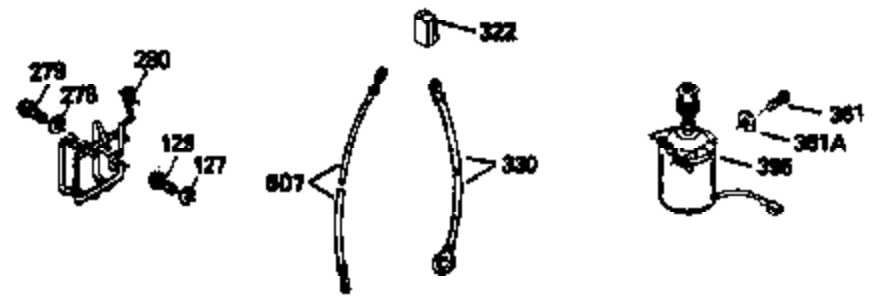

ILLUSTRATION SHOWS TYPICAL PARTS ONLY. ORDER BY PART NUMBER. PARTS NOT LISTED ARE SUPPLIED BY OEM.

VIEW 3 OF 3

Ref #	Part Number	Qty	Description
	RPMHigh		3100 to 3400
	RPMLow		2000 to 2300
19	31361	1	Extension Spring
69	35261	1	* Mounting Flange Gasket
92	650815	1	Belleville Washer
182	6201	2	Screw, 1/4-28 x 7/8"
185	31384A	1	Intake Pipe (Incl. 224)
186	34337	1	Governor Link
223	650451	2	Screw, 1/4-20 x 1"
243	650899	2	Screw, 10-32 x 2-3/32"
245	35500	1	Air Cleaner Filter
245A	35705	1	Air Cleaner Filter
250	35503	1	Air Cleaner Cover
276	35994	1	Locking Plate
277	650957	2	Screw, 1/4-20 x 2-31/32"
370A	34144	1	Primer Decal