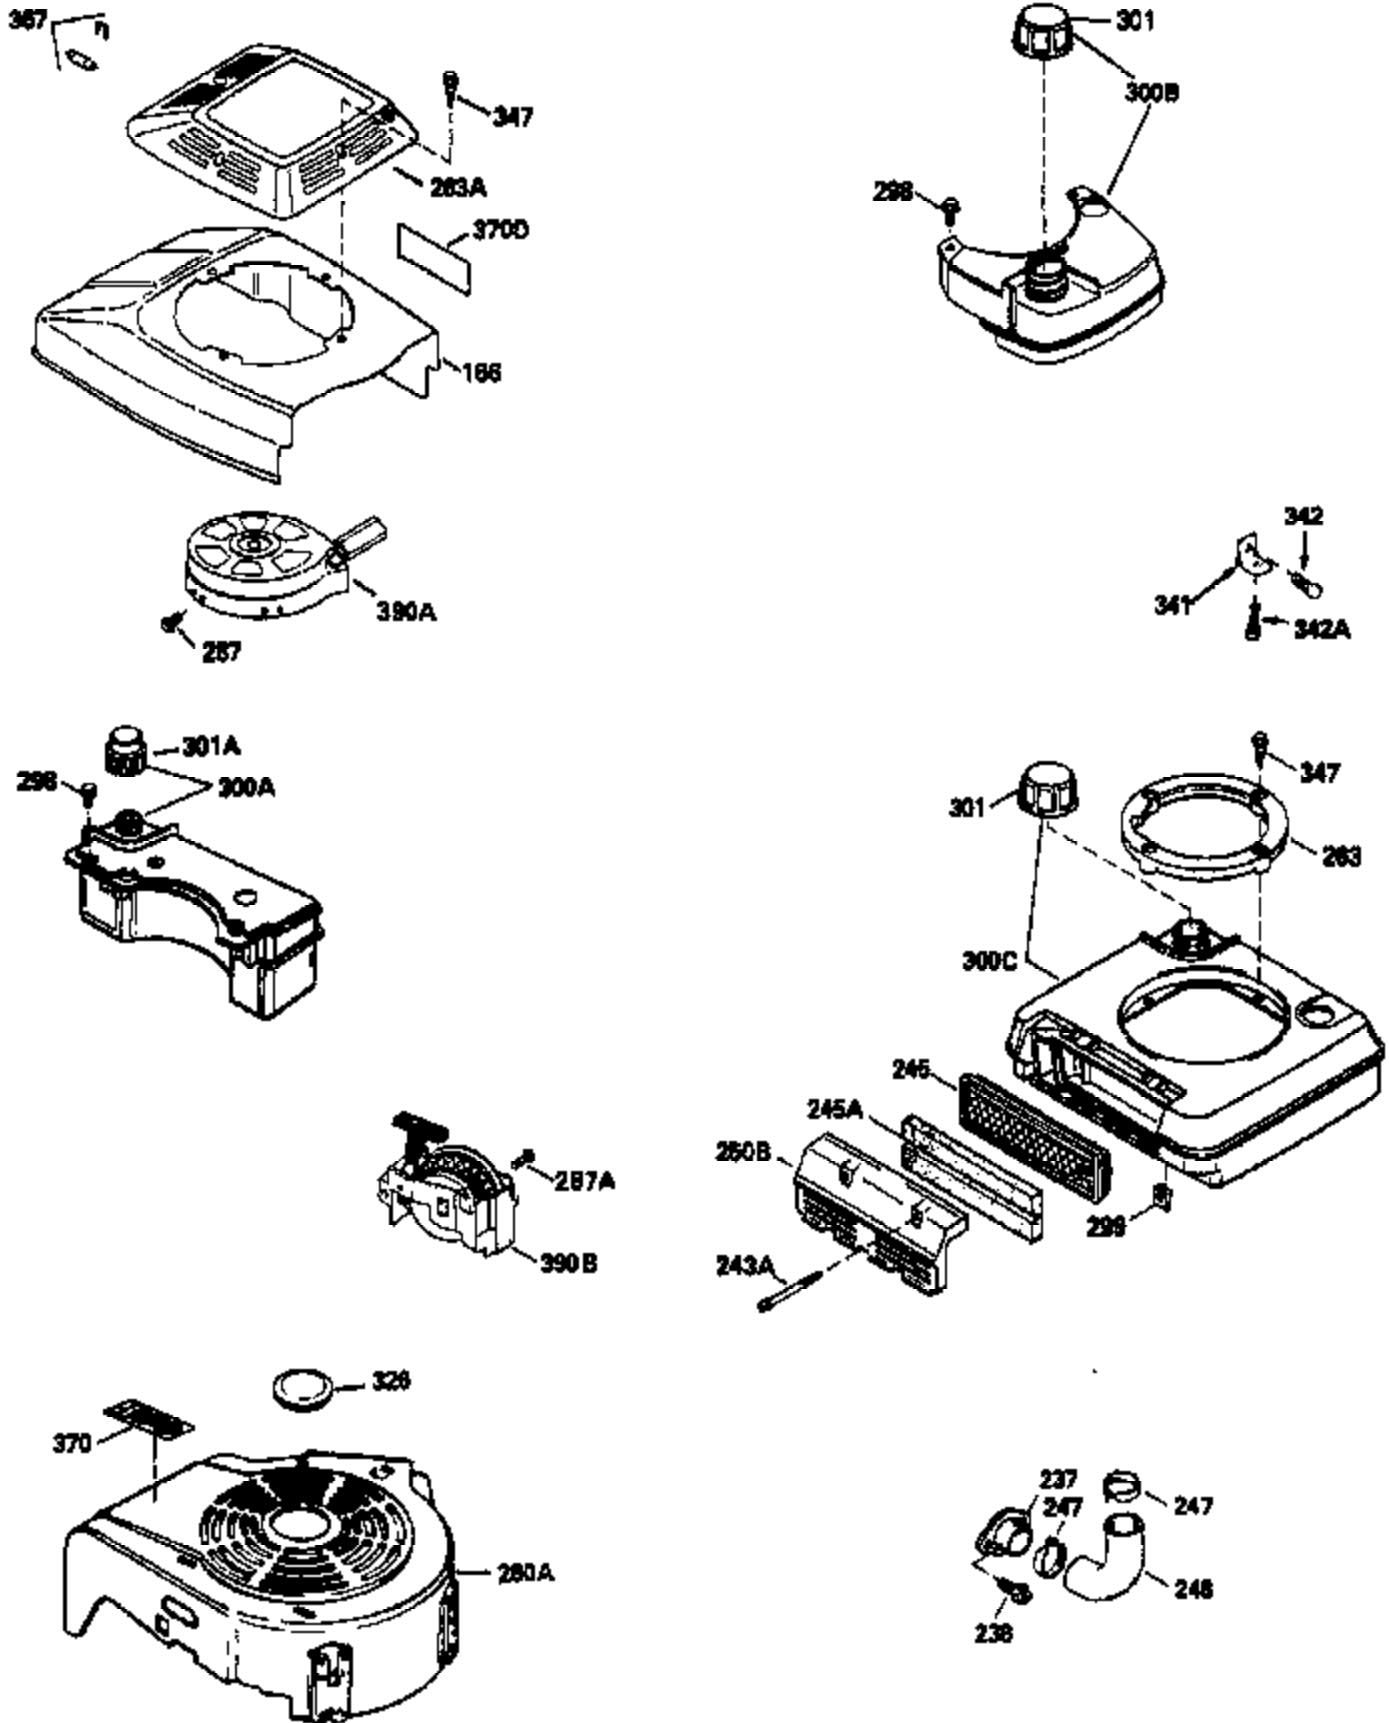

ILLUSTRATION SHOWS TYPICAL PARTS ONLY. ORDER BY PART NUMBER. PARTS NOT LISTED ARE SUPPLIED BY OEM.
VIEW 2 OF 3

Ref #	Part Number	Qty	Description
	RPMHigh		3100 to 3400
	RPMLow		2000 to 2300
92	650815	1	Belleville Washer
245	35500	1	Air Cleaner Filter
245A	35705	1	Air Cleaner Filter
247	35505	2	Air Cleaner Tube Clamp
248	35504	1	Air Cleaner Tube
263	35502	1	Trim Ring
287	650884	2	Screw, 8-32 x 1/2"
299	650900	2	"U" Type Nut, 10-32
301	35355	1	Fuel Cap
347	650898	4	Screw, 10-32 x 27/32"
370A	34144	1	Primer Decal
370	34346	1	Instruction Decal
390	590688	1	Rewind Starter