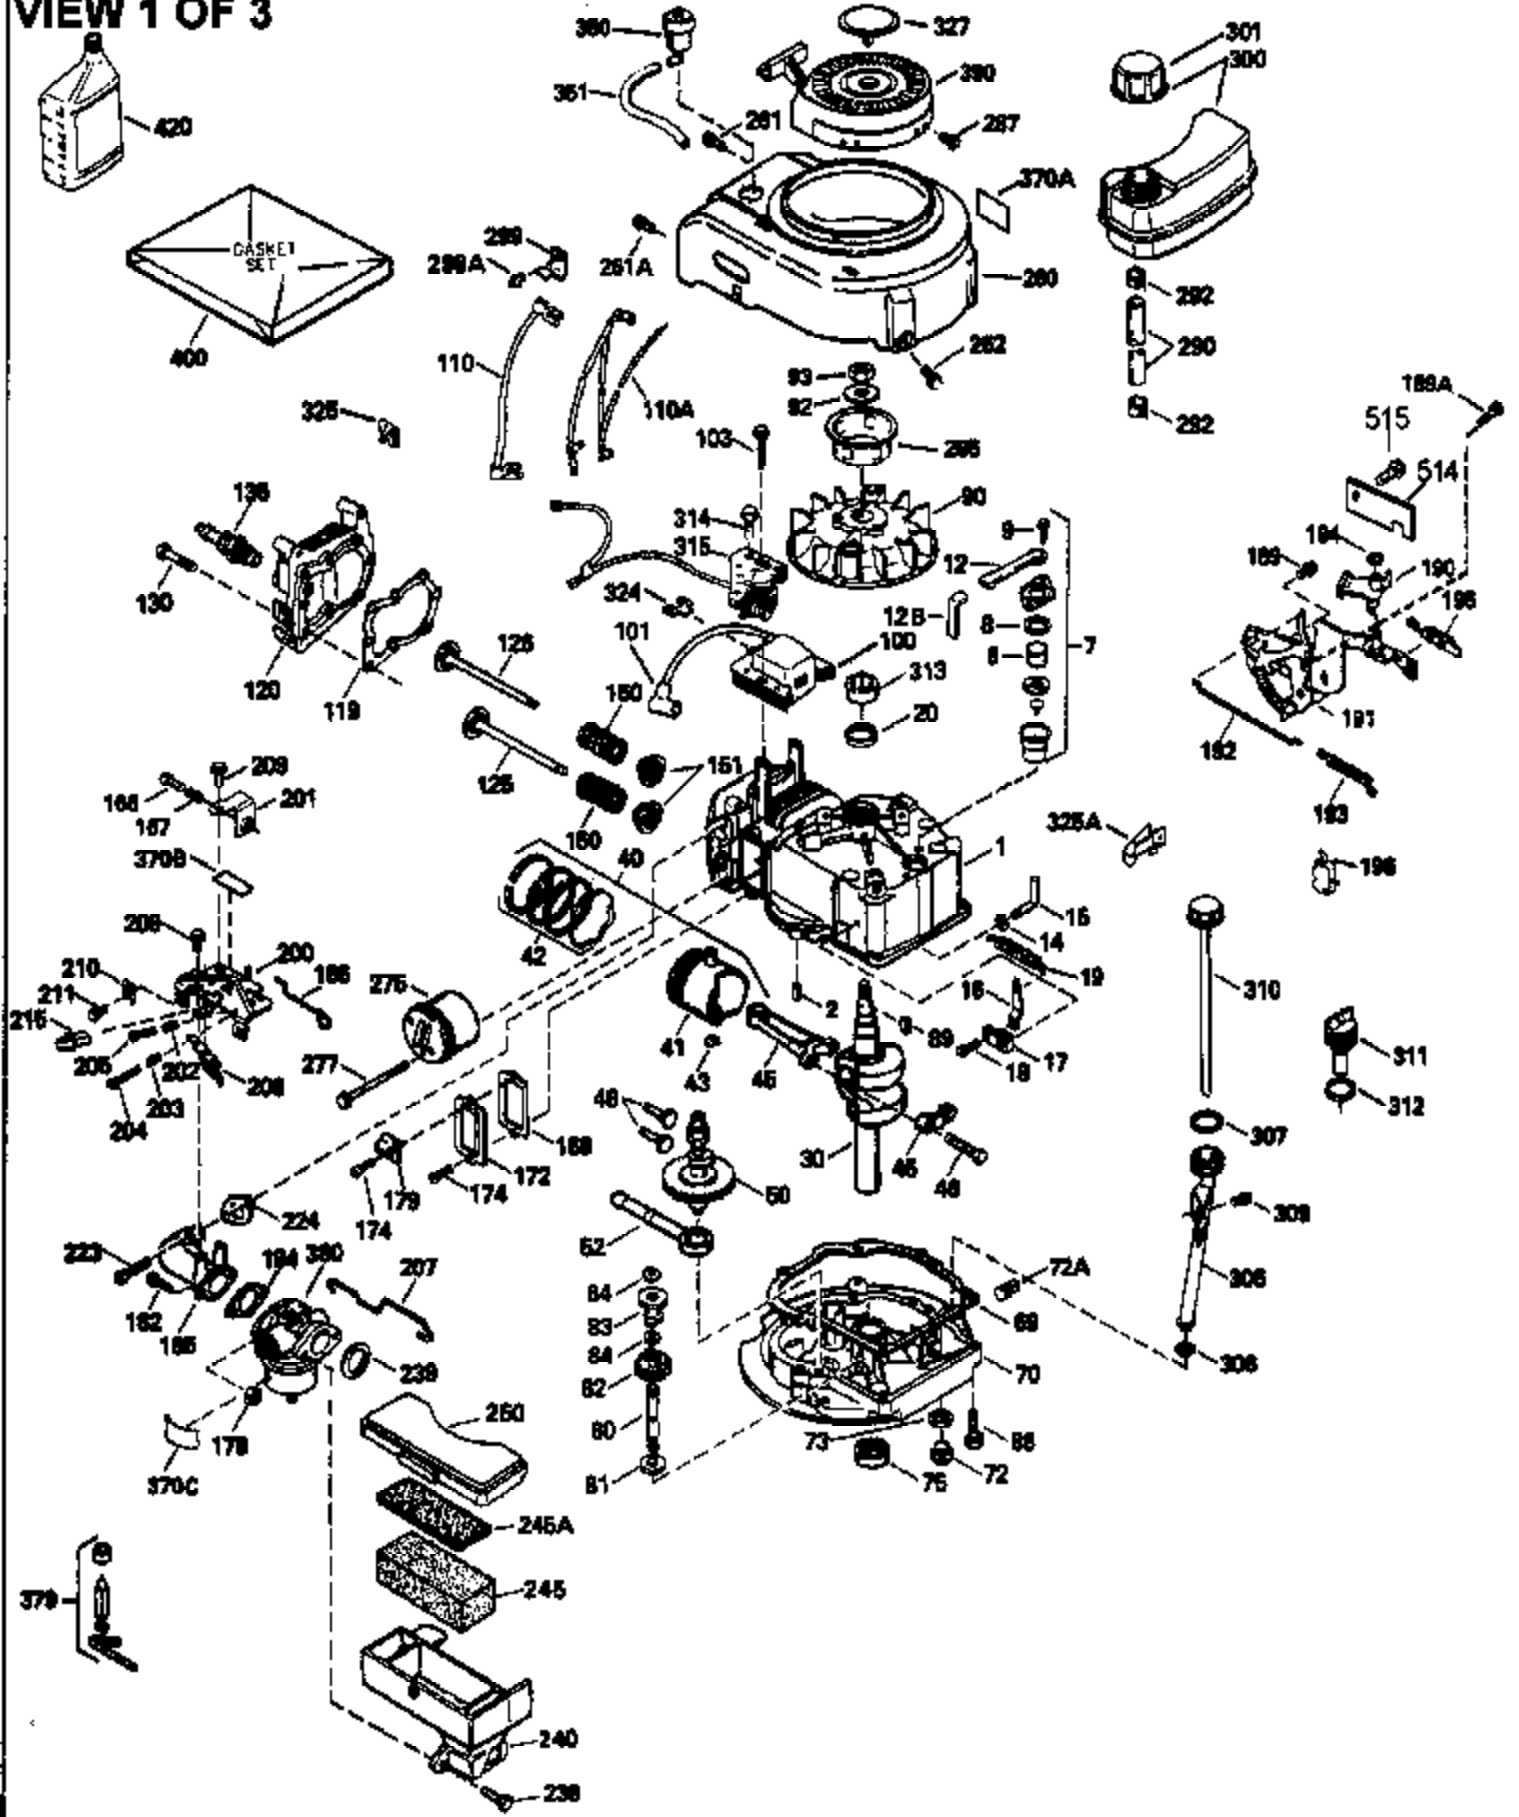

ILLUSTRATION SHOWS TYPICAL PARTS ONLY. ORDER BY PART NUMBER. PARTS NOT LISTED ARE SUPPLIED BY OEM.

VIEW 1 OF 3

Ref #	Part Number	Qty	Description
	RPMHigh		3100 to 3400
	RPMLow		2000 to 2300
1	33968B	1	Cylinder (Incl. 2 & 20)
2	26727	2	Dowel Pin
6	33734	1	Breather Element
7	34214A	1	Breather Ass'y. (Incl. 6, 8 & 9)
8	33735	1	* Breather Gasket
9	30200	2	Screw, 10-24 x 9/16"
12	35496	1	Breather Tube
14	28277	1	Washer
15	30589	1	Governor Rod (Incl. 14)
16	31383A	1	Governor Lever
17	31335	1	Governor Lever Clamp
18	650548	1	Screw, 8-32 x 5/16"
19	31361	1	Extension Spring
20	32600	1	Oil Seal
30	34570A	1	Crankshaft
40	34535	1	Piston, Pin & Ring Set (Std.)
40	34536	1	Piston, Pin & Ring Set (.010" OS)
40	34537	1	Piston, Pin & Ring Set (.020" OS)
41	33562B	1	Piston & Pin Ass'y. (Std.) (Incl. 43)
41	33563B	1	Piston & Pin Ass'y. (.010" OS) (Incl. 43)
41	33564B	1	Piston & Pin Ass'y. (.020" OS) (Incl. 43)
42	33567	1	Ring Set (Std.)
42	33568	1	Ring Set (.010" OS)
42	33569	1	Ring Set (.020" OS)
43	20381	2	Piston Pin Retaining Ring
45	32875	1	Connecting Rod Ass'y. (Incl. 46)
46	32610A	2	Connecting Rod Bolt
48	27241	2	Valve Lifter
50	35992	1	Camshaft (MCR)
52	29914	1	Oil Pump Ass'y.
69	35261	1	* Mounting Flange Gasket
70	34311D	1	Mounting Flange (Incl. 72, 75 & 80)
72	36083	1	Oil Drain Plug
75	27897	1	Oil Seal
80	30574	1	Governor Shaft
81	30590A	1	Washer
82	30591	1	Governor Gear Ass'y. (Incl. 81)
83	30588A	1	Governor Spool
84	29193	2	Retaining Ring
86	650488	6	Screw, 1/4-20 x 1-1/4"
89	611004	1	Flywheel Key
90	611112	1	Flywheel
92	650815	1	Belleville Washer
93	650816	1	Flywheel Nut
100	34443A	1	Solid State Ignition
101	610118	1	Spark Plug Cover
103	650814	2	Screw, Torx T-15, 10-24 x 1"
110	36230	1	Ground Wire
119	33554A	1	* Cylinder Head Gasket
120	34342	1	Cylinder Head
125	29313C	1	Exhaust Valve (Std.) (Incl. 151)
125	29315C	1	Exhaust Valve (1/32" OS) (Incl. 151)
126	29314B	1	Intake Valve (Std.) (Incl. 151)
126	29315C	1	Intake Valve (1/32" OS) (Incl. 151)
130	6021A	8	Screw, 5/16-18 x 1-1/2"
135	35395	1	Resistor Spark Plug (RJ19LM)