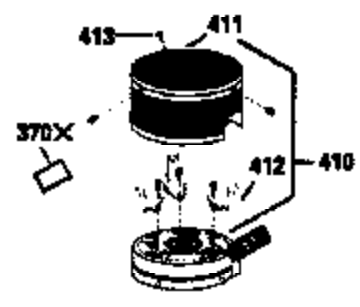

ILLUSTRATION SHOWS TYPICAL PARTS ONLY. ORDER BY PART NUMBER. PARTS NOT LISTED ARE SUPPLIED BY OEM.

VIEW 3 OF 3

Ref #	Part Number	Qty	Description
	RPMHigh		3100 to 3400
	RPMLow		2000 to 2300
19	31361	1	Extension Spring
69	35261	1	* Mounting Flange Gasket
92	650815	1	Belleville Washer
182	6201	2	Screw, 1/4-28 x 7/8"
185	31384A	1	Intake Pipe (Incl. 224)
186	34337	1	Governor Link
223	650451	2	Screw, 1/4-20 x 1"
243	650899	2	Screw, 10-32 x 2-3/32"
245	35500	1	Air Cleaner Filter
245A	35705	1	Air Cleaner Filter
250	35503	1	Air Cleaner Cover
276	35994	1	Locking Plate
277	650957	2	Screw, 1/4-20 x 2-31/32"
370A	34144	1	Primer Decal