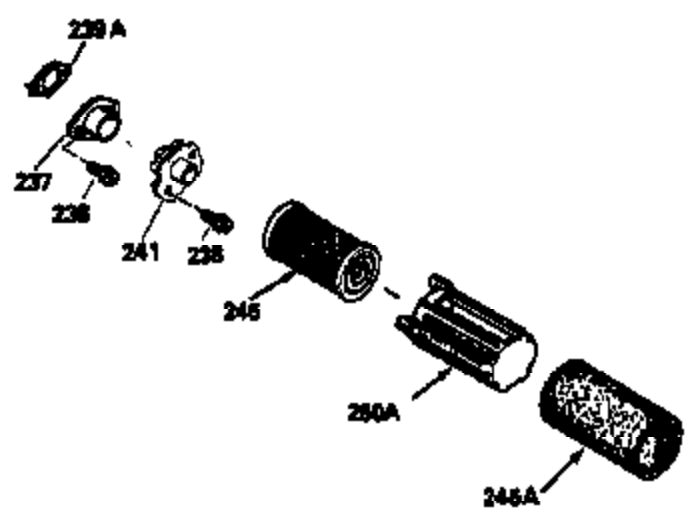

ILLUSTRATION SHOWS TYPICAL PARTS ONLY. ORDER BY PART NUMBER. PARTS NOT LISTED ARE SUPPLIED BY OEM.

VIEW 3 OF 3

Ref #	Part Number	Qty	Description
	RPMHigh		3100 to 3400
	RPMLow		2000 to 2300
19	31361	1	Extension Spring
69	35261	1	* Mounting Flange Gasket
92	650815	1	Belleville Washer
182	6201	2	Screw, 1/4-28 x 7/8"
185	31384A	1	Intake Pipe (Incl. 224)
186	34337	1	Governor Link
223	650451	2	Screw, 1/4-20 x 1"
243	650899	2	Screw, 10-32 x 2-3/32"
245	35500	1	Air Cleaner Filter
245A	35705	1	Air Cleaner Filter
250	35503	1	Air Cleaner Cover
276	35994	1	Locking Plate
277	650957	2	Screw, 1/4-20 x 2-31/32"
370A	34144	1	Primer Decal