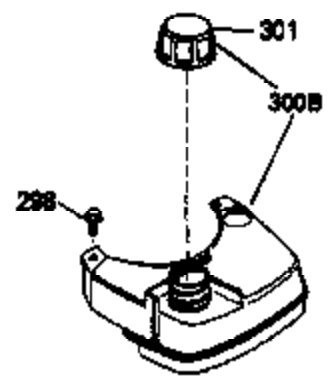

ILLUSTRATION SHOWS TYPICAL PARTS ONLY. ORDER BY PART NUMBER. PARTS NOT LISTED ARE SUPPLIED BY OEM.
VIEW 2 OF 3

Ref #	Part Number	Qty	Description
	RPMHigh		2900 to 3200
	RPMLow		2000 to 2300
92	650815	1	Belleville Washer
191	35039B	1	S.E. Brake Bracket (Incl. 195)
245	35500	1	Air Cleaner Filter
247	35505	2	Air Cleaner Tube Clamp
248	35504	1	Air Cleaner Tube
263	35502	1	Trim Ring
287	650884	2	Screw, 8-32 x 1/2"
299	650900	2	"U" Type Nut, 10-32
301	35355	1	Fuel Cap
347	650898	4	Screw, 10-32 x 27/32"
370A	34144	1	Primer Decal
370	34346	1	Instruction Decal
390	590686	1	Rewind Starter