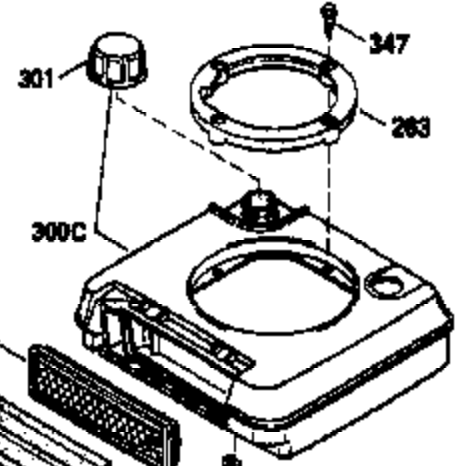

ILLUSTRATION SHOWS TYPICAL PARTS ONLY. ORDER BY PART NUMBER. PARTS NOT LISTED ARE SUPPLIED BY OEM.
VIEW 2 OF 3

Ref #	Part Number	Qty	Description
	RPMHigh		2900 to 3200
	RPMLow		2000 to 2300
92	650815	1	Belleville Washer
191	35039B	1	S.E. Brake Bracket (Incl. 195)
245	35500	1	Air Cleaner Filter
247	35505	2	Air Cleaner Tube Clamp
248	35504	1	Air Cleaner Tube
263	35502	1	Trim Ring
287	650884	2	Screw, 8-32 x 1/2"
299	650900	2	"U" Type Nut, 10-32
301	35355	1	Fuel Cap
347	650898	4	Screw, 10-32 x 27/32"
370A	34144	1	Primer Decal
370	34346	1	Instruction Decal
390	590686	1	Rewind Starter