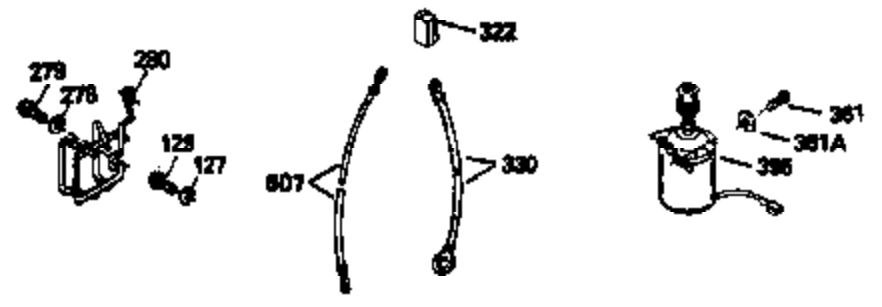

ILLUSTRATION SHOWS TYPICAL PARTS ONLY. ORDER BY PART NUMBER. PARTS NOT LISTED ARE SUPPLIED BY OEM.

VIEW 3 OF 3

Ref #	Part Number	Qty	Description
	RPMHigh		2900 to 3200
	RPMLow		2000 to 2300
19	31361	1	Extension Spring
69	35261	1	* Mounting Flange Gasket
92	650815	1	Belleville Washer
182	6201	2	Screw, 1/4-28 x 7/8"
185	31384A	1	Intake Pipe (Incl. 224)
186	34337	1	Governor Link
191	35039B	1	S.E. Brake Bracket (Incl. 195)
223	650451	2	Screw, 1/4-20 x 1"
243	650899	2	Screw, 10-32 x 2-3/32"
245	35500	1	Air Cleaner Filter
250	35503	1	Air Cleaner Cover
276	35994	1	Locking Plate
277	650957	2	Screw, 1/4-20 x 2-31/32"
370A	34144	1	Primer Decal