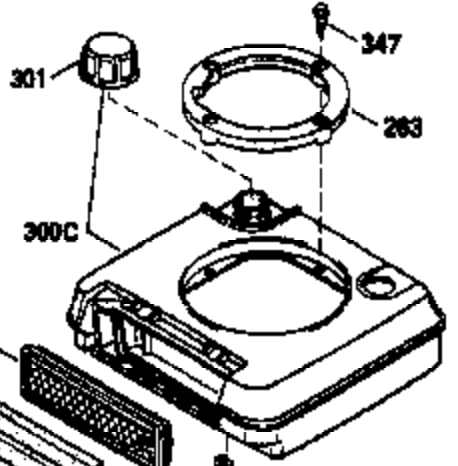

ILLUSTRATION SHOWS TYPICAL PARTS ONLY. ORDER BY PART NUMBER. PARTS NOT LISTED ARE SUPPLIED BY OEM.
VIEW 2 OF 3

Ref #	Part Number	Qty	Description
	RPMHigh		2900 to 3200
	RPMLow		2000 to 2300
92	650815	1	Belleville Washer
191	35040B	1	S.E. Brake Bracket (Incl. 195)
245	35500	1	Air Cleaner Filter
247	35505	2	Air Cleaner Tube Clamp
248	35504	1	Air Cleaner Tube
263	35502	1	Trim Ring
287	650884	2	Screw, 8-32 x 1/2"
299	650900	2	"U" Type Nut, 10-32
301	35355	1	Fuel Cap
347	650898	4	Screw, 10-32 x 27/32"
390	590621	1	Rewind Starter