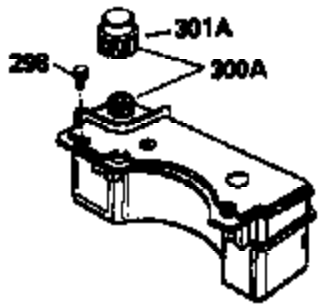

ILLUSTRATION SHOWS TYPICAL PARTS ONLY. ORDER BY PART NUMBER. PARTS NOT LISTED ARE SUPPLIED BY OEM.
VIEW 2 OF 3

Ref #	Part Number	Qty	Description
	RPMHigh		2900 to 3200
	RPMLow		2000 to 2300
92	650815	1	Belleville Washer
191	35040B	1	S.E. Brake Bracket (Incl. 195)
245	35500	1	Air Cleaner Filter
247	35505	2	Air Cleaner Tube Clamp
248	35504	1	Air Cleaner Tube
263	35502	1	Trim Ring
287	650884	2	Screw, 8-32 x 1/2"
299	650900	2	"U" Type Nut, 10-32
301	35355	1	Fuel Cap
347	650898	4	Screw, 10-32 x 27/32"
390	590621	1	Rewind Starter