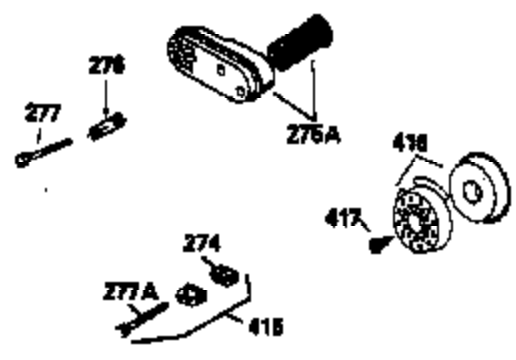

ILLUSTRATION SHOWS TYPICAL PARTS ONLY. ORDER BY PART NUMBER. PARTS NOT LISTED ARE SUPPLIED BY OEM.

VIEW 3 OF 3

Ref #	Part Number	Qty	Description
	RPMHigh		2900 to 3200
	RPMLow		2000 to 2300
19	31361	1	Extension Spring
69	35261	1	* Mounting Flange Gasket
92	650815	1	Belleville Washer
182	6201	2	Screw, 1/4-28 x 7/8"
185	31384A	1	Intake Pipe (Incl. 224)
186	34337	1	Governor Link
191	35040B	1	S.E. Brake Bracket (Incl. 195)
223	650451	2	Screw, 1/4-20 x 1"
243	650899	2	Screw, 10-32 x 2-3/32"
245	35500	1	Air Cleaner Filter
250	35503	1	Air Cleaner Cover
276	33753	1	Locking Plate
277	650795	2	Screw, 1/4-20 x 2-1/4"