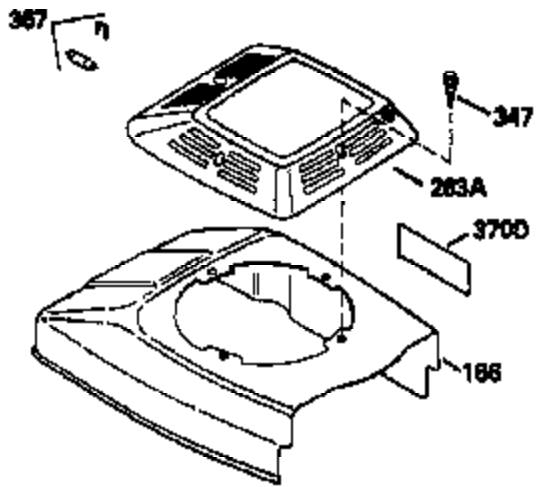

ILLUSTRATION SHOWS TYPICAL PARTS ONLY. ORDER BY PART NUMBER. PARTS NOT LISTED ARE SUPPLIED BY OEM.
VIEW 2 OF 3

Ref #	Part Number	Qty	Description
	RPMHigh		2900 to 3200
	RPMLow		2000 to 2300
92	650815	1	Belleville Washer
191	35040B	1	S.E. Brake Bracket (Incl. 195)
245	35500	1	Air Cleaner Filter
247	35505	2	Air Cleaner Tube Clamp
248	35504	1	Air Cleaner Tube
263	35502	1	Trim Ring
287	650884	2	Screw, 8-32 x 1/2"
299	650900	2	"U" Type Nut, 10-32
301	35355	1	Fuel Cap
347	650898	4	Screw, 10-32 x 27/32"
390	590621	1	Rewind Starter