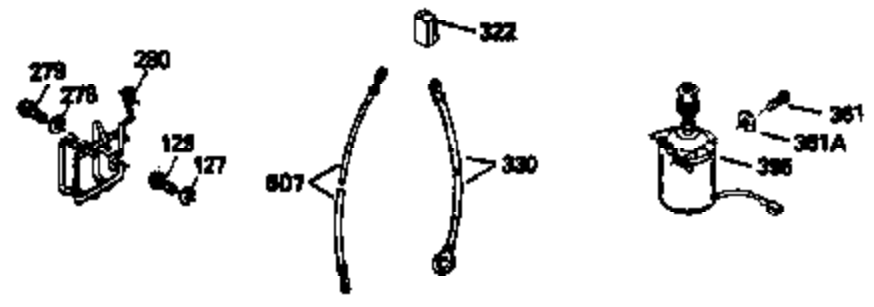

ILLUSTRATION SHOWS TYPICAL PARTS ONLY. ORDER BY PART NUMBER. PARTS NOT LISTED ARE SUPPLIED BY OEM.

VIEW 3 OF 3

Ref #	Part Number	Qty	Description
	RPMHigh		2900 to 3200
	RPMLow		2000 to 2300
19	31361	1	Extension Spring
69	35261	1	* Mounting Flange Gasket
92	650815	1	Belleville Washer
182	6201	2	Screw, 1/4-28 x 7/8"
185	31384A	1	Intake Pipe (Incl. 224)
186	34337	1	Governor Link
191	35040B	1	S.E. Brake Bracket (Incl. 195)
223	650451	2	Screw, 1/4-20 x 1"
243	650899	2	Screw, 10-32 x 2-3/32"
245	35500	1	Air Cleaner Filter
250	35503	1	Air Cleaner Cover
276	33753	1	Locking Plate
277	650795	2	Screw, 1/4-20 x 2-1/4"