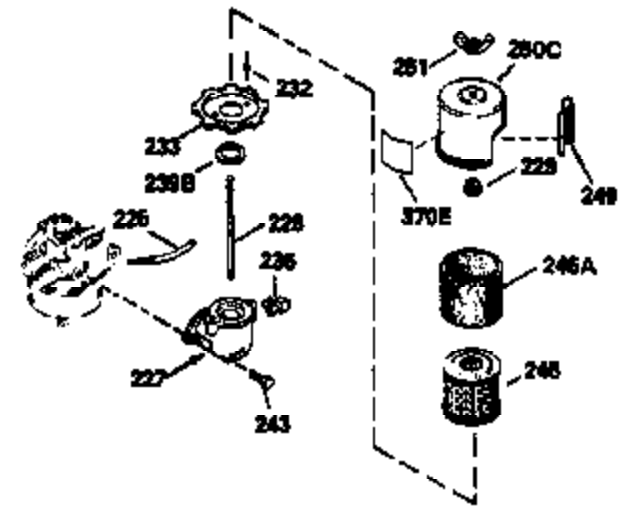

ILLUSTRATION SHOWS TYPICAL PARTS ONLY. ORDER BY PART NUMBER. PARTS NOT LISTED ARE SUPPLIED BY OEM.

VIEW 3 OF 3

Ref #	Part Number	Qty	Description
	RPMHigh		2900 to 3200
	RPMLow		2000 to 2300
19	31361	1	Extension Spring
69	35261	1	* Mounting Flange Gasket
92	650815	1	Belleville Washer
182	6201	2	Screw, 1/4-28 x 7/8"
185	31384A	1	Intake Pipe (Incl. 224)
186	34337	1	Governor Link
191	35040B	1	S.E. Brake Bracket (Incl. 195)
223	650451	2	Screw, 1/4-20 x 1"
243	650899	2	Screw, 10-32 x 2-3/32"
245	35500	1	Air Cleaner Filter
250	35503	1	Air Cleaner Cover
276	33753	1	Locking Plate
277	650795	2	Screw, 1/4-20 x 2-1/4"