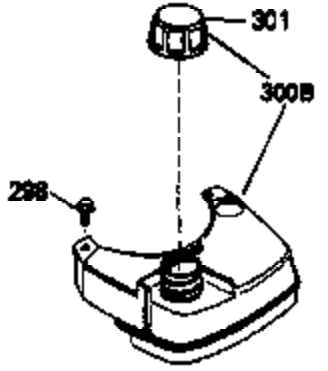

ILLUSTRATION SHOWS TYPICAL PARTS ONLY. ORDER BY PART NUMBER. PARTS NOT LISTED ARE SUPPLIED BY OEM.
VIEW 2 OF 3

Ref #	Part Number	Qty	Description
	RPMHigh		2900 to 3200
	RPMLow		2000 to 2300
92	650815	1	Belleville Washer
191	35040B	1	S.E. Brake Bracket (Incl. 195)
245	35500	1	Air Cleaner Filter
247	35505	2	Air Cleaner Tube Clamp
248	35504	1	Air Cleaner Tube
263	35502	1	Trim Ring
287	650884	2	Screw, 8-32 x 1/2"
299	650900	2	"U" Type Nut, 10-32
301	35355	1	Fuel Cap
347	650898	4	Screw, 10-32 x 27/32"
390	590621	1	Rewind Starter