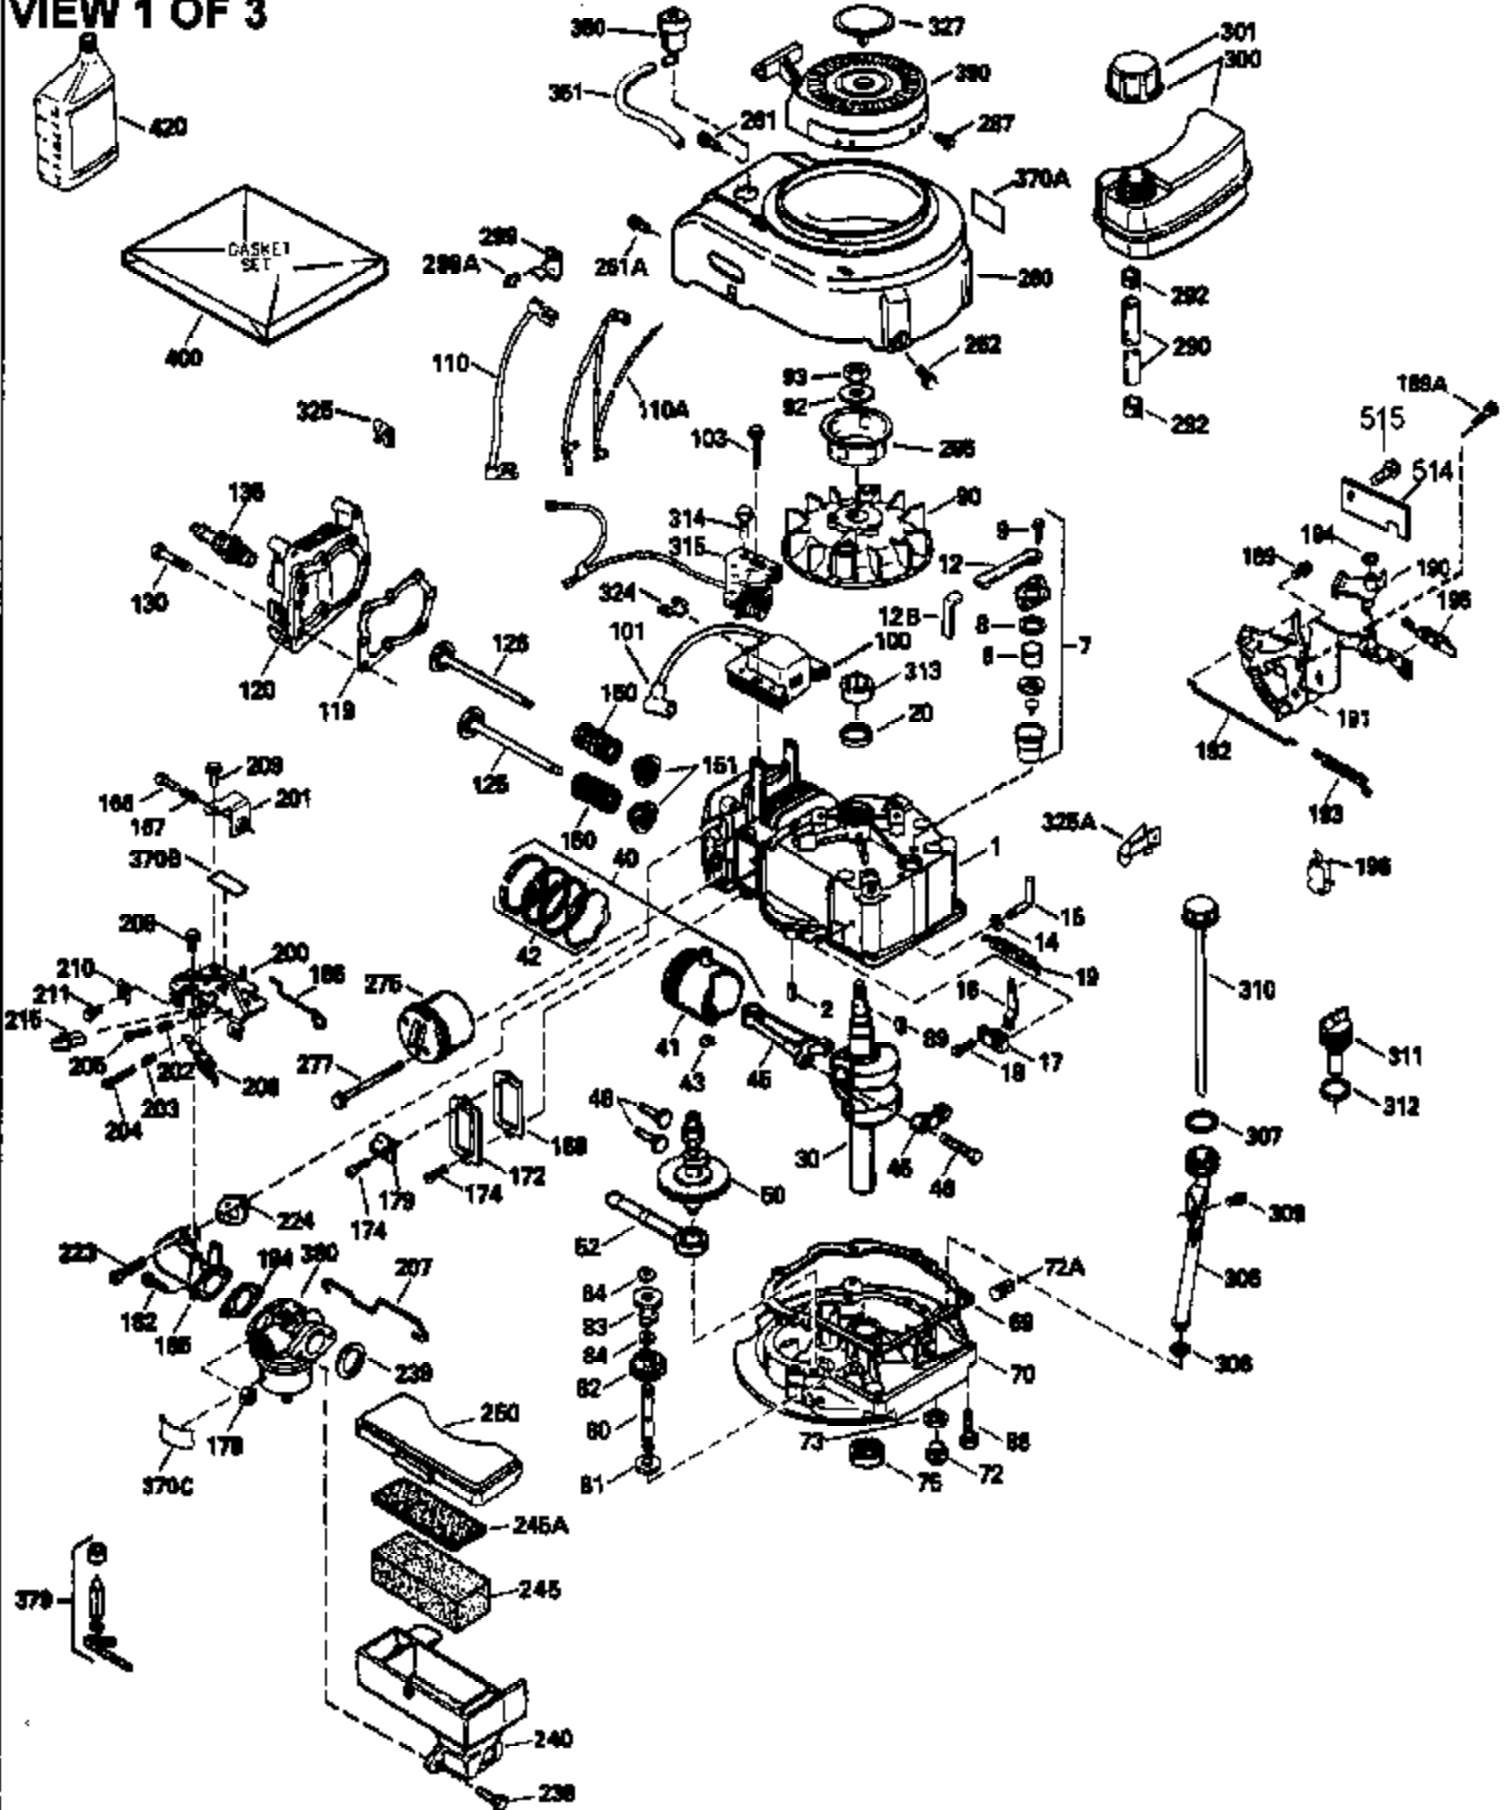

ILLUSTRATION SHOWS TYPICAL PARTS ONLY. ORDER BY PART NUMBER. PARTS NOT LISTED ARE SUPPLIED BY OEM.

VIEW 1 OF 3

Ref #	Part Number	Qty	Description
	RPMHigh		2800 to 3100
	RPMLow		1800 to 2100
1	33968B	1	Cylinder (Incl. 2 & 20)
2	26727	2	Dowel Pin
6	33734	1	Breather Element
7	34214A	1	Breather Ass'y. (Incl. 6, 8 & 9)
8	33735	1	* Breather Gasket
9	30200	2	Screw, 10-24 x 9/16"
12	35496	1	Breather Tube
14	28277	1	Washer
15	30589	1	Governor Rod (Incl. 14)
16	31383A	1	Governor Lever
17	31335	1	Governor Lever Clamp
18	650548	1	Screw, 8-32 x 5/16"
19	31361	1	Extension Spring
20	32600	1	Oil Seal
30	34570A	1	Crankshaft
40	34535	1	Piston, Pin & Ring Set (Std.)
40	34536	1	Piston, Pin & Ring Set (.010" OS)
40	34537	1	Piston, Pin & Ring Set (.020" OS)
41	33562B	1	Piston & Pin Ass'y. (Std.) (Incl. 43)
41	33563B	1	Piston & Pin Ass'y. (.010" OS) (Incl. 43)
41	33564B	1	Piston & Pin Ass'y. (.020" OS) (Incl. 43)
42	33567	1	Ring Set (Std.)
42	33568	1	Ring Set (.010" OS)
42	33569	1	Ring Set (.020" OS)
43	20381	2	Piston Pin Retaining Ring
45	32875	1	Connecting Rod Ass'y. (Incl. 46)
46	32610A	2	Connecting Rod Bolt
48	27241	2	Valve Lifter
50	33553	1	Camshaft (MCR)
52	29914	1	Oil Pump Ass'y.
69	35261	1	* Mounting Flange Gasket
70	34311D	1	Mounting Flange (Incl. 72, 75 & 80)
72	36083	1	Oil Drain Plug
75	27897	1	Oil Seal
80	30574	1	Governor Shaft
81	30590A	1	Washer
82	30591	1	Governor Gear Ass'y. (Incl. 81)
83	30588A	1	Governor Spool
84	29193	2	Retaining Ring
86	650488	6	Screw, 1/4-20 x 1-1/4"
89	611004	1	Flywheel Key
90	611112	1	Flywheel
92	650815	1	Belleville Washer
93	650816	1	Flywheel Nut
100	34443A	1	Solid State Ignition
101	610118	1	Spark Plug Cover
103	650814	2	Screw, Torx T-15, 10-24 x 1"
110	34961	1	Ground Wire
119	33554A	1	* Cylinder Head Gasket
120	34342	1	Cylinder Head
125	29313C	1	Exhaust Valve (Std.) (Incl. 151)
125	29315C	1	Exhaust Valve (1/32" OS) (Incl. 151)
126	29314B	1	Intake Valve (Std.) (Incl. 151)
126	29315C	1	Intake Valve (1/32" OS) (Incl. 151)
130	6021A	8	Screw, 5/16-18 x 1-1/2"
135	35395	1	Resistor Spark Plug (RJ19LM)