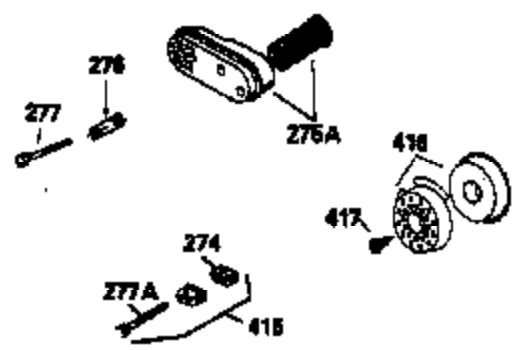

ILLUSTRATION SHOWS TYPICAL PARTS ONLY. ORDER BY PART NUMBER. PARTS NOT LISTED ARE SUPPLIED BY OEM.

VIEW 3 OF 3

Ref #	Part Number	Qty	Description
	RPMHigh		2800 to 3100
	RPMLow		1800 to 2100
19	31361	1	Extension Spring
69	35261	1	* Mounting Flange Gasket
92	650815	1	Belleville Washer
182	6201	2	Screw, 1/4-28 x 7/8"
185	31384A	1	Intake Pipe (Incl. 224)
186	34337	1	Governor Link
191	35039B	1	S.E. Brake Bracket (Incl. 195)
223	650451	2	Screw, 1/4-20 x 1"
243	650899	2	Screw, 10-32 x 2-3/32"
245	35500	1	Air Cleaner Filter
250	35503	1	Air Cleaner Cover
276	33753	1	Locking Plate
277	650795	2	Screw, 1/4-20 x 2-1/4"