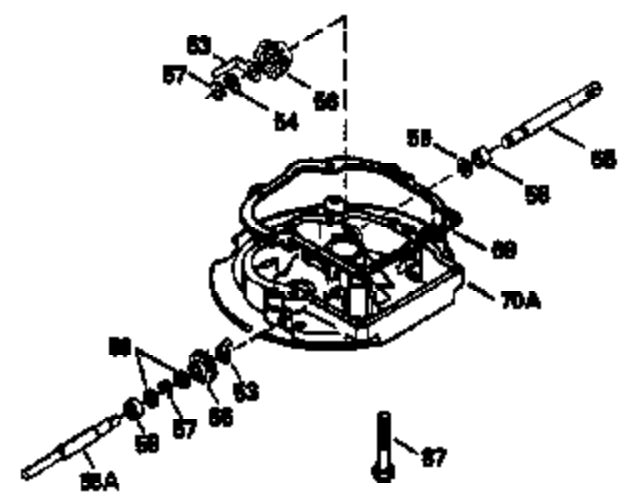

ILLUSTRATION SHOWS TYPICAL PARTS ONLY. ORDER BY PART NUMBER. PARTS NOT LISTED ARE SUPPLIED BY OEM.

VIEW 3 OF 3

Ref #	Part Number	Qty	Description
	RPMHigh		2800 to 3100
	RPMLow		1800 to 2100
19	31361	1	Extension Spring
69	35261	1	* Mounting Flange Gasket
92	650815	1	Belleville Washer
182	6201	2	Screw, 1/4-28 x 7/8"
185	31384A	1	Intake Pipe (Incl. 224)
186	34337	1	Governor Link
191	35039B	1	S.E. Brake Bracket (Incl. 195)
223	650451	2	Screw, 1/4-20 x 1"
243	650899	2	Screw, 10-32 x 2-3/32"
245	35500	1	Air Cleaner Filter
250	35503	1	Air Cleaner Cover
276	33753	1	Locking Plate
277	650795	2	Screw, 1/4-20 x 2-1/4"