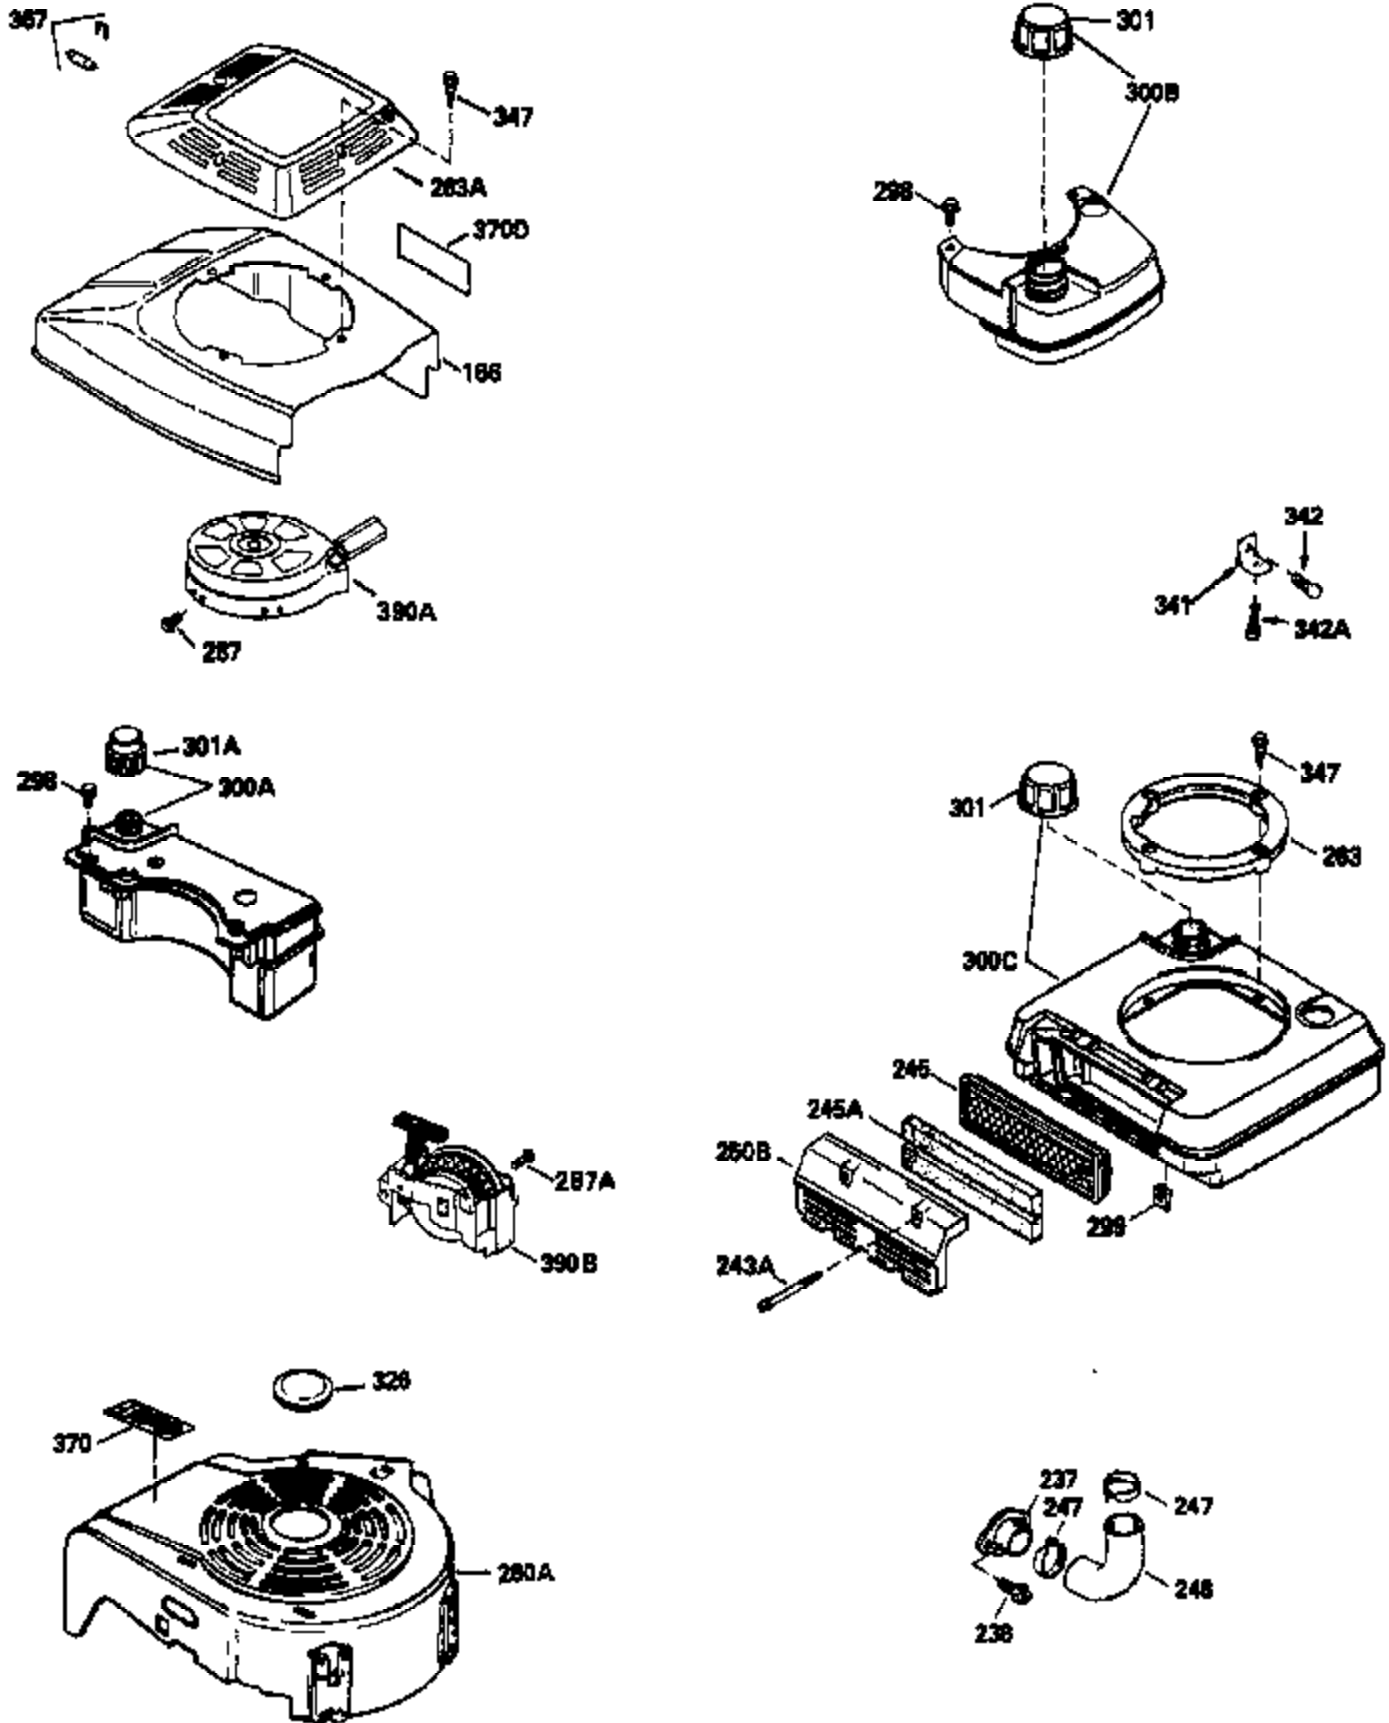

ILLUSTRATION SHOWS TYPICAL PARTS ONLY. ORDER BY PART NUMBER. PARTS NOT LISTED ARE SUPPLIED BY OEM.
VIEW 2 OF 3

Ref #	Part Number	Qty	Description
	RPMHigh		2800 to 3100
	RPMLow		1800 to 2100
92	650815	1	Belleville Washer
191	35039B	1	S.E. Brake Bracket (Incl. 195)
245	35500	1	Air Cleaner Filter
247	35505	2	Air Cleaner Tube Clamp
248	35504	1	Air Cleaner Tube
263	35502	1	Trim Ring
287	650884	2	Screw, 8-32 x 1/2"
299	650900	2	"U" Type Nut, 10-32
301	35355	1	Fuel Cap
347	650898	4	Screw, 10-32 x 27/32"
370	34144	1	Primer Decal
390	590621	1	Rewind Starter