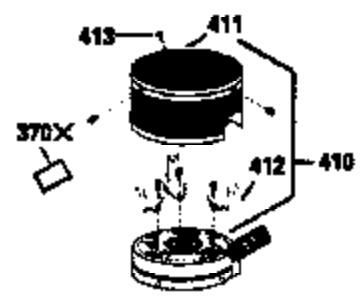

ILLUSTRATION SHOWS TYPICAL PARTS ONLY. ORDER BY PART NUMBER. PARTS NOT LISTED ARE SUPPLIED BY OEM.

VIEW 3 OF 3

Ref #	Part Number	Qty	Description
	RPMHigh		2800 to 3100
	RPMLow		1800 to 2100
19	31361	1	Extension Spring
69	35261	1	* Mounting Flange Gasket
92	650815	1	Belleville Washer
182	6201	2	Screw, 1/4-28 x 7/8"
185	31384A	1	Intake Pipe (Incl. 224)
186	34337	1	Governor Link
191	35039B	1	S.E. Brake Bracket (Incl. 195)
223	650451	2	Screw, 1/4-20 x 1"
243	650899	2	Screw, 10-32 x 2-3/32"
245	35500	1	Air Cleaner Filter
250	35503	1	Air Cleaner Cover
276	33753	1	Locking Plate
277	650795	2	Screw, 1/4-20 x 2-1/4"