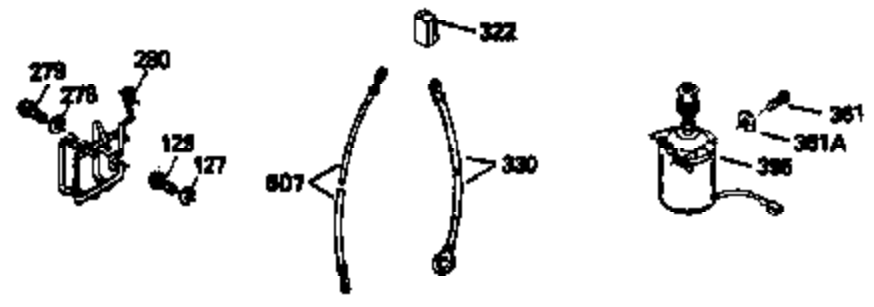

ILLUSTRATION SHOWS TYPICAL PARTS ONLY. ORDER BY PART NUMBER. PARTS NOT LISTED ARE SUPPLIED BY OEM.

VIEW 3 OF 3

Ref #	Part Number	Qty	Description
	RPMHigh		2800 to 3100
	RPMLow		1800 to 2100
19	31361	1	Extension Spring
69	35261	1	* Mounting Flange Gasket
92	650815	1	Belleville Washer
182	6201	2	Screw, 1/4-28 x 7/8"
185	31384A	1	Intake Pipe (Incl. 224)
186	34337	1	Governor Link
191	35039B	1	S.E. Brake Bracket (Incl. 195)
223	650451	2	Screw, 1/4-20 x 1"
243	650899	2	Screw, 10-32 x 2-3/32"
245	35500	1	Air Cleaner Filter
250	35503	1	Air Cleaner Cover
276	33753	1	Locking Plate
277	650795	2	Screw, 1/4-20 x 2-1/4"