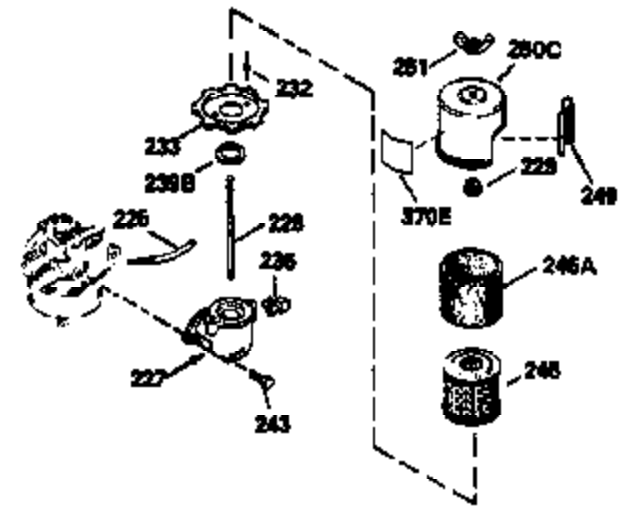

ILLUSTRATION SHOWS TYPICAL PARTS ONLY. ORDER BY PART NUMBER. PARTS NOT LISTED ARE SUPPLIED BY OEM.

VIEW 3 OF 3

Ref #	Part Number	Qty	Description
	RPMHigh		2800 to 3100
	RPMLow		1800 to 2100
19	31361	1	Extension Spring
69	35261	1	* Mounting Flange Gasket
92	650815	1	Belleville Washer
182	6201	2	Screw, 1/4-28 x 7/8"
185	31384A	1	Intake Pipe (Incl. 224)
186	34337	1	Governor Link
191	35039B	1	S.E. Brake Bracket (Incl. 195)
223	650451	2	Screw, 1/4-20 x 1"
243	650899	2	Screw, 10-32 x 2-3/32"
245	35500	1	Air Cleaner Filter
250	35503	1	Air Cleaner Cover
276	33753	1	Locking Plate
277	650795	2	Screw, 1/4-20 x 2-1/4"