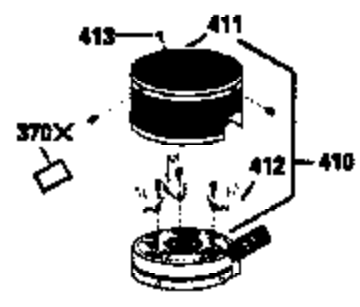

ILLUSTRATION SHOWS TYPICAL PARTS ONLY. ORDER BY PART NUMBER. PARTS NOT LISTED ARE SUPPLIED BY OEM.

VIEW 3 OF 3

Ref #	Part Number	Qty	Description
	RPMHigh		3000 to 3300
	RPMLow		2000 to 2300
19	31361	1	Extension Spring
69	35261	1	* Mounting Flange Gasket
92	650815	1	Belleville Washer
182	6201	2	Screw, 1/4-28 x 7/8"
185	31384A	1	Intake Pipe (Incl. 224)
186	34337	1	Governor Link
191	35040B	1	S.E. Brake Bracket (Incl. 195)
223	650451	2	Screw, 1/4-20 x 1"
243	650899	2	Screw, 10-32 x 2-3/32"
245	35500	1	Air Cleaner Filter
250	35503	1	Air Cleaner Cover
277	650795	2	Screw, 1/4-20 x 2-1/4"
370A	34144	1	Primer Decal