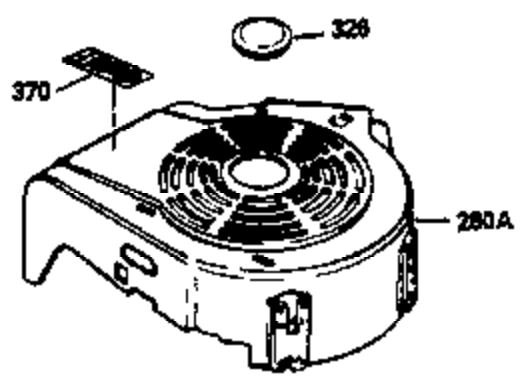

ILLUSTRATION SHOWS TYPICAL PARTS ONLY. ORDER BY PART NUMBER. PARTS NOT LISTED ARE SUPPLIED BY OEM.
VIEW 2 OF 3

Ref #	Part Number	Qty	Description
	RPMHigh		3000 to 3300
	RPMLow		2000 to 2300
92	650815	1	Belleville Washer
191	35040B	1	S.E. Brake Bracket (Incl. 195)
245	35500	1	Air Cleaner Filter
247	35505	2	Air Cleaner Tube Clamp
248	35504	1	Air Cleaner Tube
263	35502	1	Trim Ring
287	650884	2	Screw, 8-32 x 1/2"
299	650900	2	"U" Type Nut, 10-32
301	35355	1	Fuel Cap
347	650898	4	Screw, 10-32 x 27/32"
370	34346	1	Instruction Decal
370A	34144	1	Primer Decal
390	590686	1	Rewind Starter