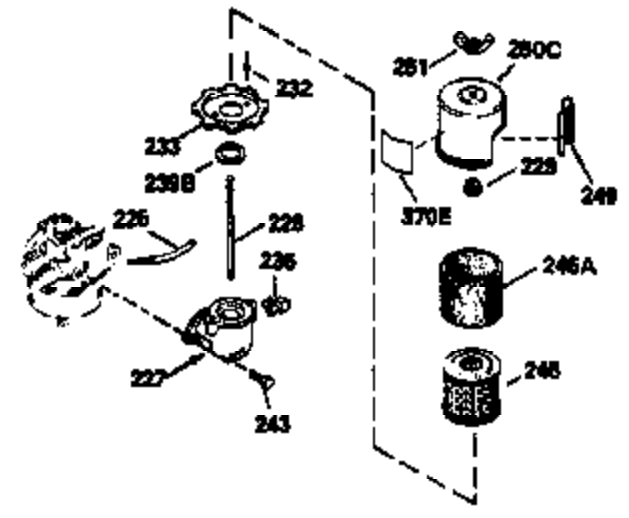

ILLUSTRATION SHOWS TYPICAL PARTS ONLY. ORDER BY PART NUMBER. PARTS NOT LISTED ARE SUPPLIED BY OEM.

VIEW 3 OF 3

Ref #	Part Number	Qty	Description
	RPMHigh		3000 to 3300
	RPMLow		2000 to 2300
19	31361	1	Extension Spring
69	35261	1	* Mounting Flange Gasket
92	650815	1	Belleville Washer
182	6201	2	Screw, 1/4-28 x 7/8"
185	31384A	1	Intake Pipe (Incl. 224)
186	34337	1	Governor Link
191	35040B	1	S.E. Brake Bracket (Incl. 195)
223	650451	2	Screw, 1/4-20 x 1"
243	650899	2	Screw, 10-32 x 2-3/32"
245	35500	1	Air Cleaner Filter
250	35503	1	Air Cleaner Cover
277	650795	2	Screw, 1/4-20 x 2-1/4"
370A	34144	1	Primer Decal