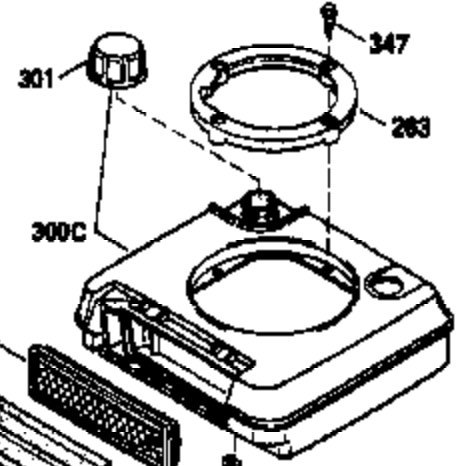

ILLUSTRATION SHOWS TYPICAL PARTS ONLY. ORDER BY PART NUMBER. PARTS NOT LISTED ARE SUPPLIED BY OEM.
VIEW 2 OF 3

Ref #	Part Number	Qty	Description
	RPMHigh		3000 to 3300
	RPMLow		2000 to 2300
92	650815	1	Belleville Washer
191	35040B	1	S.E. Brake Bracket (Incl. 195)
245	35500	1	Air Cleaner Filter
247	35505	2	Air Cleaner Tube Clamp
248	35504	1	Air Cleaner Tube
263	35502	1	Trim Ring
287	650884	2	Screw, 8-32 x 1/2"
299	650900	2	"U" Type Nut, 10-32
301	35355	1	Fuel Cap
347	650898	4	Screw, 10-32 x 27/32"
370	34346	1	Instruction Decal
370A	34144	1	Primer Decal
390	590686	1	Rewind Starter