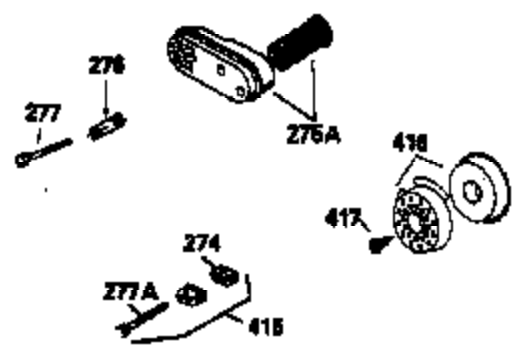

ILLUSTRATION SHOWS TYPICAL PARTS ONLY. ORDER BY PART NUMBER. PARTS NOT LISTED ARE SUPPLIED BY OEM.

VIEW 3 OF 3

Ref #	Part Number	Qty	Description
	RPMHigh		3000 to 3300
	RPMLow		2000 to 2300
19	31361	1	Extension Spring
69	35261	1	* Mounting Flange Gasket
92	650815	1	Belleville Washer
182	6201	2	Screw, 1/4-28 x 7/8"
185	31384A	1	Intake Pipe (Incl. 224)
186	34337	1	Governor Link
191	35040B	1	S.E. Brake Bracket (Incl. 195)
223	650451	2	Screw, 1/4-20 x 1"
243	650899	2	Screw, 10-32 x 2-3/32"
245	35500	1	Air Cleaner Filter
250	35503	1	Air Cleaner Cover
277	650795	2	Screw, 1/4-20 x 2-1/4"
370A	34144	1	Primer Decal