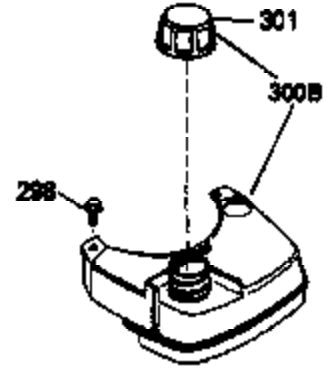

ILLUSTRATION SHOWS TYPICAL PARTS ONLY. ORDER BY PART NUMBER. PARTS NOT LISTED ARE SUPPLIED BY OEM.
VIEW 2 OF 3

Ref #	Part Number	Qty	Description
	RPMHigh		3000 to 3300
	RPMLow		2000 to 2300
92	650815	1	Belleville Washer
191	35040B	1	S.E. Brake Bracket (Incl. 195)
245	35500	1	Air Cleaner Filter
247	35505	2	Air Cleaner Tube Clamp
248	35504	1	Air Cleaner Tube
263	35502	1	Trim Ring
287	650884	2	Screw, 8-32 x 1/2"
299	650900	2	"U" Type Nut, 10-32
301	35355	1	Fuel Cap
347	650898	4	Screw, 10-32 x 27/32"
370	34346	1	Instruction Decal
370A	34144	1	Primer Decal
390	590686	1	Rewind Starter