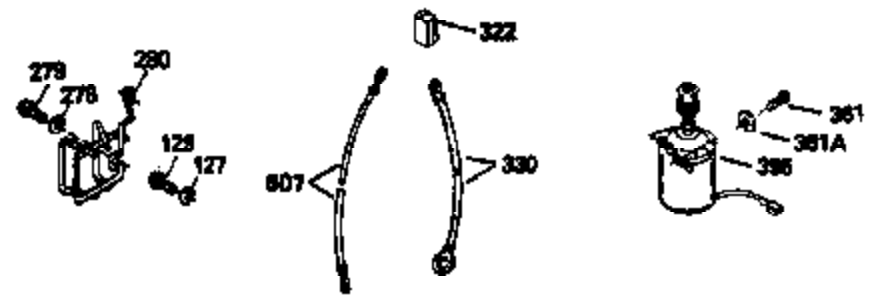

ILLUSTRATION SHOWS TYPICAL PARTS ONLY. ORDER BY PART NUMBER. PARTS NOT LISTED ARE SUPPLIED BY OEM.

VIEW 3 OF 3

Ref #	Part Number	Qty	Description
	RPMHigh		3000 to 3300
	RPMLow		2000 to 2300
19	31361	1	Extension Spring
69	35261	1	* Mounting Flange Gasket
92	650815	1	Belleville Washer
182	6201	2	Screw, 1/4-28 x 7/8"
185	31384A	1	Intake Pipe (Incl. 224)
186	34337	1	Governor Link
191	35040B	1	S.E. Brake Bracket (Incl. 195)
223	650451	2	Screw, 1/4-20 x 1"
243	650899	2	Screw, 10-32 x 2-3/32"
245	35500	1	Air Cleaner Filter
250	35503	1	Air Cleaner Cover
277	650795	2	Screw, 1/4-20 x 2-1/4"
370A	34144	1	Primer Decal