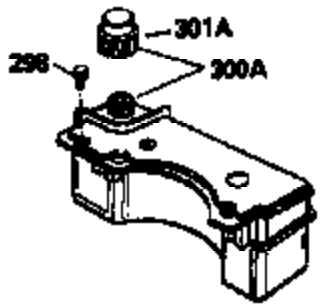

ILLUSTRATION SHOWS TYPICAL PARTS ONLY. ORDER BY PART NUMBER. PARTS NOT LISTED ARE SUPPLIED BY OEM.
VIEW 2 OF 3

Ref #	Part Number	Qty	Description
	RPMHigh		3000 to 3300
	RPMLow		2000 to 2300
92	650815	1	Belleville Washer
191	35040B	1	S.E. Brake Bracket (Incl. 195)
245	35500	1	Air Cleaner Filter
247	35505	2	Air Cleaner Tube Clamp
248	35504	1	Air Cleaner Tube
263	35502	1	Trim Ring
287	650884	2	Screw, 8-32 x 1/2"
299	650900	2	"U" Type Nut, 10-32
301	35355	1	Fuel Cap
347	650898	4	Screw, 10-32 x 27/32"
370	34346	1	Instruction Decal
370A	34144	1	Primer Decal
390	590686	1	Rewind Starter