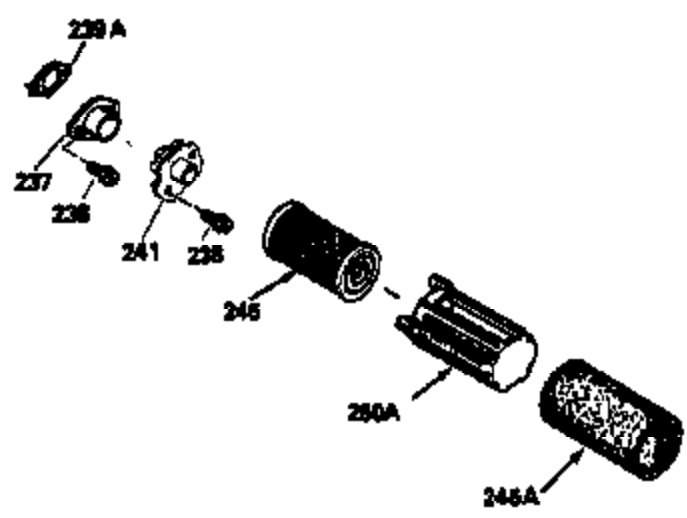

ILLUSTRATION SHOWS TYPICAL PARTS ONLY. ORDER BY PART NUMBER. PARTS NOT LISTED ARE SUPPLIED BY OEM.

VIEW 3 OF 3

Ref #	Part Number	Qty	Description
	RPMHigh		3000 to 3300
	RPMLow		2000 to 2300
19	31361	1	Extension Spring
69	35261	1	* Mounting Flange Gasket
92	650815	1	Belleville Washer
182	6201	2	Screw, 1/4-28 x 7/8"
185	31384A	1	Intake Pipe (Incl. 224)
186	34337	1	Governor Link
191	35040B	1	S.E. Brake Bracket (Incl. 195)
223	650451	2	Screw, 1/4-20 x 1"
243	650899	2	Screw, 10-32 x 2-3/32"
245	35500	1	Air Cleaner Filter
250	35503	1	Air Cleaner Cover
277	650795	2	Screw, 1/4-20 x 2-1/4"
370A	34144	1	Primer Decal