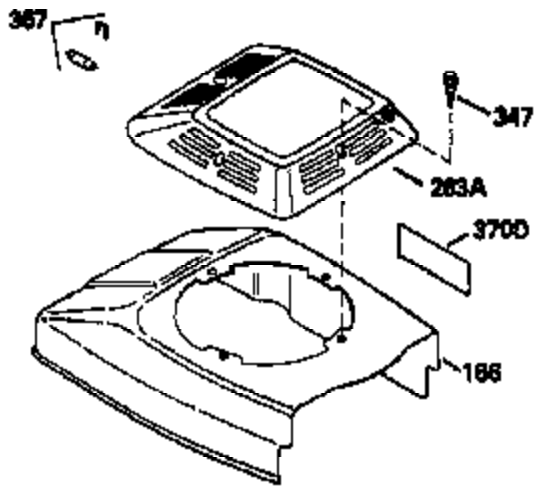

ILLUSTRATION SHOWS TYPICAL PARTS ONLY. ORDER BY PART NUMBER. PARTS NOT LISTED ARE SUPPLIED BY OEM.
VIEW 2 OF 3

Ref #	Part Number	Qty	Description
	RPMHigh		3000 to 3300
	RPMLow		2000 to 2300
92	650815	1	Belleville Washer
191	35040B	1	S.E. Brake Bracket (Incl. 195)
245	35500	1	Air Cleaner Filter
247	35505	2	Air Cleaner Tube Clamp
248	35504	1	Air Cleaner Tube
263	35502	1	Trim Ring
287	650884	2	Screw, 8-32 x 1/2"
299	650900	2	"U" Type Nut, 10-32
301	35355	1	Fuel Cap
347	650898	4	Screw, 10-32 x 27/32"
370	34346	1	Instruction Decal
370A	34144	1	Primer Decal
390	590686	1	Rewind Starter