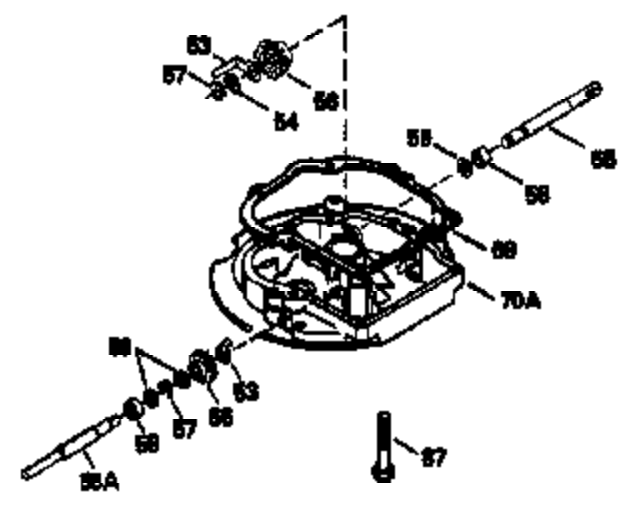

ILLUSTRATION SHOWS TYPICAL PARTS ONLY. ORDER BY PART NUMBER. PARTS NOT LISTED ARE SUPPLIED BY OEM.

VIEW 3 OF 3

Ref #	Part Number	Qty	Description
	RPMHigh		3000 to 3300
	RPMLow		2000 to 2300
19	31361	1	Extension Spring
69	35261	1	* Mounting Flange Gasket
92	650815	1	Belleville Washer
182	6201	2	Screw, 1/4-28 x 7/8"
185	31384A	1	Intake Pipe (Incl. 224)
186	34337	1	Governor Link
191	35040B	1	S.E. Brake Bracket (Incl. 195)
223	650451	2	Screw, 1/4-20 x 1"
243	650899	2	Screw, 10-32 x 2-3/32"
245	35500	1	Air Cleaner Filter
250	35503	1	Air Cleaner Cover
277	650795	2	Screw, 1/4-20 x 2-1/4"
370A	34144	1	Primer Decal