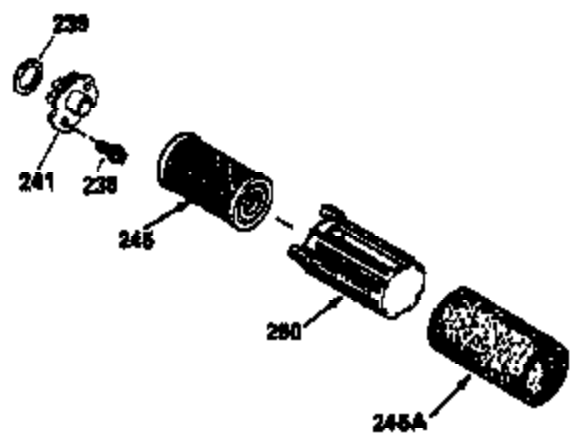

VIEW 3 OF 3

Ref #	Part Number	Qty	Description
12A	34695		Elbow, Breather tube
19	31361		Spring, Extension
69	35261		* Gasket, Mounting flange
118	730194		Rope Guide Kit (Use as required)
166	35827		Shroud, Engine
182	6201		Screw, 1/4-28 x 7/8"
185	31384A		Pipe, Intake (Incl. 224)
186	34337		Link, Governor spring
206	610973		Terminal (Use as required)
209	30200		Screw, 10-24 x 9/16"
223	650451		Screw, 1/4-20 x 1"
238	650932		Screw, 10-32 x 49/64"
239	34338		* Gasket, Air cleaner
241A	35797		Collar, Air cleaner
245A	35066		Filter, Air cleaner
246E	35435		Filter, Pre-air (Use as required)
250C	35065		Cover Assy., Air cleaner
260B	35826		Housing, Blower
274	26754A		* Gasket, Exhaust (Use as required)
275A	34613		Muffler
276	33753		Plate, Locking
277	650795		Screw, 1/4-20 x 2-1/4" (Use as required)
277	650774		Screw, 1/4-20 x 2-3/8" (Use as required)
277	792005		Screw, 1/4-20 x 2-1/2" (Use as required)
277A	30063		Screw, Torx T-30, 1/4-20 x 1/2" (Use as req.)
287B	650884		Screw, 8-32 x 1/2"
354	35025		Staple (Not used on all models)
370F	35840		Decal, Name
370G	35847		Decal, Instruction
370H	34387		Decal, Instruction (Optional)
370J	34870		Decal, Instruction (Optional)
410	730574		Debris Screen Kit(Incl.370H,411-413)(Opt.)
411	35596		Screen, Debris (Optional)
412	35597		Bracket, Debris screen (Optional)
413	650910		Screw, 8-32 x 1/4 (Optional)
415	730162		Muffler Adapter Kit(Incl.274,277)(Use as req)
425	730571		Starter Muff Kit (Incl.370J,426,427)(Opt.)
426	32203		Starter Air Cleaner (Optional)
427	32204		Starter Air Cleaner Bracket (Optional)
436	611006		Stator Plate Assy.(Incl.377,378,437, 442-448)
437	30551		Spring, Breaker box cover
438	610947		Cover, Dust
439	610955		Gasket, Stator cover
440	30992		Cam, Breaker
442	610385		Washer
443	610408		Nut, 8-32
444	29181		Breaker Fastening Screw & Washer
445	610593		Condenser Fastening Screw
446	33356		Terminal, Ground