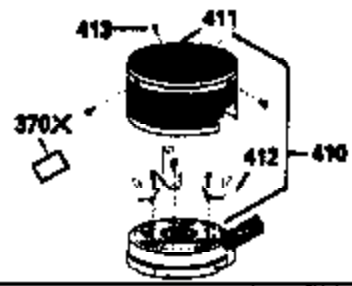

VIEW 3 OF 3

Ref #	Part Number	Qty	Description
12A	34695		Elbow, Breather tube
19	31361		Spring, Extension
69	35261		* Gasket, Mounting flange
118	730194		Rope Guide Kit (Use as required)
166	35827		Shroud, Engine
182	6201		Screw, 1/4-28 x 7/8"
185	31384A		Pipe, Intake (Incl. 224)
186	34337		Link, Governor spring
206	610973		Terminal (Use as required)
209	30200		Screw, 10-24 x 9/16"
223	650451		Screw, 1/4-20 x 1"
238	650932		Screw, 10-32 x 49/64"
239	34338		* Gasket, Air cleaner
241A	35797		Collar, Air cleaner
245A	35066		Filter, Air cleaner
246E	35435		Filter, Pre-air (Use as required)
250C	35065		Cover Assy., Air cleaner
260B	35826		Housing, Blower
274	26754A		* Gasket, Exhaust (Use as required)
275A	34613		Muffler
276	33753		Plate, Locking
277	650795		Screw, 1/4-20 x 2-1/4" (Use as required)
277	650774		Screw, 1/4-20 x 2-3/8" (Use as required)
277	792005		Screw, 1/4-20 x 2-1/2" (Use as required)
277A	30063		Screw, Torx T-30, 1/4-20 x 1/2" (Use as req.)
287B	650884		Screw, 8-32 x 1/2"
354	35025		Staple (Not used on all models)
370F	35840		Decal, Name
370G	35847		Decal, Instruction
370H	34387		Decal, Instruction (Optional)
370J	34870		Decal, Instruction (Optional)
410	730574		Debris Screen Kit(Incl.370H,411-413)(Opt.)
411	35596		Screen, Debris (Optional)
412	35597		Bracket, Debris screen (Optional)
413	650910		Screw, 8-32 x 1/4 (Optional)
415	730162		Muffler Adapter Kit(Incl.274,277)(Use as req)
425	730571		Starter Muff Kit (Incl.370J,426,427)(Opt.)
426	32203		Starter Air Cleaner (Optional)
427	32204		Starter Air Cleaner Bracket (Optional)
436	611006		Stator Plate Assy.(Incl.377,378,437, 442-448)
437	30551		Spring, Breaker box cover
438	610947		Cover, Dust
439	610955		Gasket, Stator cover
440	30992		Cam, Breaker
442	610385		Washer
443	610408		Nut, 8-32
444	29181		Breaker Fastening Screw & Washer
445	610593		Condenser Fastening Screw
446	33356		Terminal, Ground