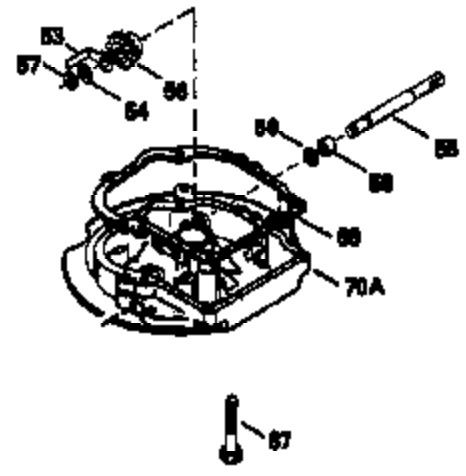

VIEW 3 OF 3

Ref #	Part Number	Qty	Description
12A	34695		Elbow, Breather tube
19	31361		Spring, Extension
69	35261		* Gasket, Mounting flange
118	730194		Rope Guide Kit (Use as required)
166	35827		Shroud, Engine
182	6201		Screw, 1/4-28 x 7/8"
185	31384A		Pipe, Intake (Incl. 224)
186	34337		Link, Governor spring
206	610973		Terminal (Use as required)
209	30200		Screw, 10-24 x 9/16"
223	650451		Screw, 1/4-20 x 1"
238	650932		Screw, 10-32 x 49/64"
239	34338		* Gasket, Air cleaner
241A	35797		Collar, Air cleaner
245A	35066		Filter, Air cleaner
246E	35435		Filter, Pre-air (Use as required)
250C	35065		Cover Assy., Air cleaner
260B	35826		Housing, Blower
274	26754A		* Gasket, Exhaust (Use as required)
275A	34613		Muffler
276	33753		Plate, Locking
277	650795		Screw, 1/4-20 x 2-1/4" (Use as required)
277	650774		Screw, 1/4-20 x 2-3/8" (Use as required)
277	792005		Screw, 1/4-20 x 2-1/2" (Use as required)
277A	30063		Screw, Torx T-30, 1/4-20 x 1/2" (Use as req.)
287B	650884		Screw, 8-32 x 1/2"
354	35025		Staple (Not used on all models)
370F	35840		Decal, Name
370G	35847		Decal, Instruction
370H	34387		Decal, Instruction (Optional)
370J	34870		Decal, Instruction (Optional)
410	730574		Debris Screen Kit(Incl.370H,411-413)(Opt.)
411	35596		Screen, Debris (Optional)
412	35597		Bracket, Debris screen (Optional)
413	650910		Screw, 8-32 x 1/4 (Optional)
415	730162		Muffler Adapter Kit(Incl.274,277)(Use as req)
425	730571		Starter Muff Kit (Incl.370J,426,427)(Opt.)
426	32203		Starter Air Cleaner (Optional)
427	32204		Starter Air Cleaner Bracket (Optional)
436	611006		Stator Plate Assy.(Incl.377,378,437, 442-448)
437	30551		Spring, Breaker box cover
438	610947		Cover, Dust
439	610955		Gasket, Stator cover
440	30992		Cam, Breaker
442	610385		Washer
443	610408		Nut, 8-32
444	29181		Breaker Fastening Screw & Washer
445	610593		Condenser Fastening Screw
446	33356		Terminal, Ground