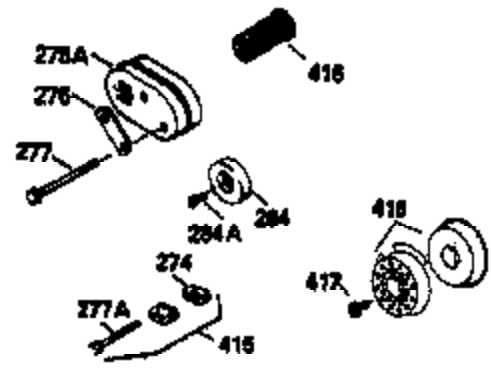

VIEW 3 OF 3

Ref #	Part Number	Qty	Description
12A	34695		Elbow, Breather tube
19	31361		Spring, Extension
69	35261		* Gasket, Mounting flange
118	730194		Rope Guide Kit (Use as required)
166	35827		Shroud, Engine
182	6201		Screw, 1/4-28 x 7/8"
185	31384A		Pipe, Intake (Incl. 224)
186	34337		Link, Governor spring
206	610973		Terminal (Use as required)
209	30200		Screw, 10-24 x 9/16"
223	650451		Screw, 1/4-20 x 1"
238	650932		Screw, 10-32 x 49/64"
239	34338		* Gasket, Air cleaner
241A	35797		Collar, Air cleaner
245A	35066		Filter, Air cleaner
246E	35435		Filter, Pre-air (Use as required)
250C	35065		Cover Assy., Air cleaner
260B	35826		Housing, Blower
274	26754A		* Gasket, Exhaust (Use as required)
275A	34613		Muffler
276	33753		Plate, Locking
277	650795		Screw, 1/4-20 x 2-1/4" (Use as required)
277	650774		Screw, 1/4-20 x 2-3/8" (Use as required)
277	792005		Screw, 1/4-20 x 2-1/2" (Use as required)
277A	30063		Screw, Torx T-30, 1/4-20 x 1/2" (Use as req.)
287B	650884		Screw, 8-32 x 1/2"
354	35025		Staple (Not used on all models)
370F	35840		Decal, Name
370G	35847		Decal, Instruction
370H	34387		Decal, Instruction (Optional)
370J	34870		Decal, Instruction (Optional)
410	730574		Debris Screen Kit(Incl.370H,411-413)(Opt.)
411	35596		Screen, Debris (Optional)
412	35597		Bracket, Debris screen (Optional)
413	650910		Screw, 8-32 x 1/4 (Optional)
415	730162		Muffler Adapter Kit(Incl.274,277)(Use as req)
425	730571		Starter Muff Kit (Incl.370J,426,427)(Opt.)
426	32203		Starter Air Cleaner (Optional)
427	32204		Starter Air Cleaner Bracket (Optional)
436	611006		Stator Plate Assy.(Incl.377,378,437, 442-448)
437	30551		Spring, Breaker box cover
438	610947		Cover, Dust
439	610955		Gasket, Stator cover
440	30992		Cam, Breaker
442	610385		Washer
443	610408		Nut, 8-32
444	29181		Breaker Fastening Screw & Washer
445	610593		Condenser Fastening Screw
446	33356		Terminal, Ground