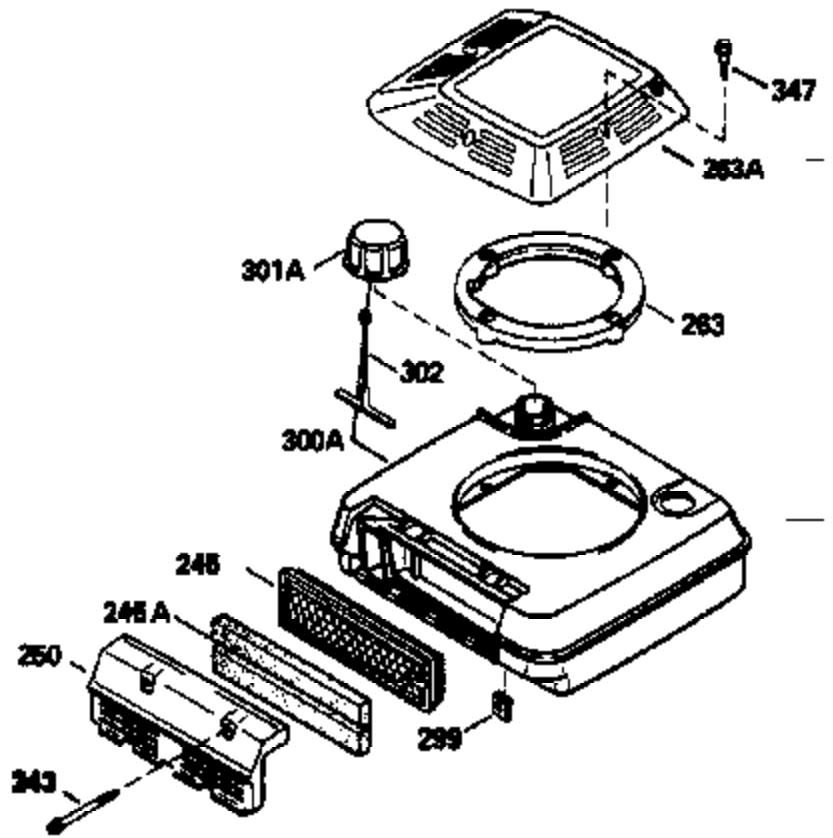

VIEW 2 OF 3

Ref #	Part Number	Qty	Description
12A	34695		Elbow, Breather tube
118	730194		Rope Guide Kit (Use as required)
166	35827		Shroud, Engine
238	650932		Screw, 10-32 x 49/64"
239	34338		* Gasket, Air cleaner
241A	35797		Collar, Air cleaner
245A	35066		Filter, Air cleaner
246E	35435		Filter, Pre-air (Use as required)
250C	35065		Cover Assy., Air cleaner
260B	35826		Housing, Blower
263A	35821		Grill, Starter
287A	650735		Screw, 10-24 x 3/8" (Use as required)
287A			Pop Rivet (3/16" Dia.) (Purchase locally)
287B	650884		Screw, 8-32 x 1/2"
301A	35355		Fuel Cap (Use as required)
347	650898		Screw, 10-32 x 27/32"
354	35025		Staple (Not used on all models)
357	34985		Rope Stop & Staple Assy. (Incl. 354)
370F	35840		Decal, Name
370G	35847		Decal, Instruction
370H	34387		Decal, Instruction (Optional)
370J	34870		Decal, Instruction (Optional)
425	730571		Starter Muff Kit (Incl.370J,426,427)(Opt.)
426	32203		Starter Air Cleaner (Optional)
427	32204		Starter Air Cleaner Bracket (Optional)
436	611006		Stator Plate Ass'y.(Incl.377,378,437, 442-448)
437	30551		Spring, Breaker box cover
438	610947		Cover, Dust
439	610955		Gasket, Stator cover
440	30992		Cam, Breaker
442	610385		Washer
443	610408		Nut, 8-32
444	29181		Breaker Fastening Screw & Washer
445	610593		Condenser Fastening Screw
446	33356		Terminal, Ground