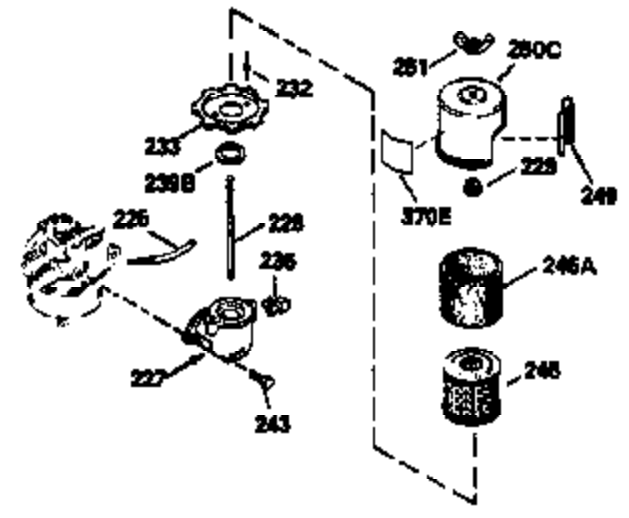

ILLUSTRATION SHOWS TYPICAL PARTS ONLY. ORDER BY PART NUMBER. PARTS NOT LISTED ARE SUPPLIED BY OEM.

VIEW 3 OF 3

Ref #	Part Number	Qty	Description
	RPMHigh		2900 to 3200
	RPMLow		2450 to 2750
19	31361	1	Extension Spring
69	35261	1	* Mounting Flange Gasket
92	650815	1	Belleville Washer
182	6201	2	Screw, 1/4-28 x 7/8"
185	31384A	1	Intake Pipe (Incl. 224)
186	34358	1	Governor Link
191	35039B	1	S.E. Brake Bracket (Incl. 195)
223	650451	2	Screw, 1/4-20 x 1"
238	650932	2	Screw, 10-32 x 49/64"
241	35797	1	Air Cleaner Collar
245	35066	1	Air Cleaner Filter
250	35065	1	Air Cleaner Cover
276	33753	1	Locking Plate
277	650795	2	Screw, 1/4-20 x 2-1/4"
322	35013	1	Connector Body
370A	35167	1	Instruction Decal
395	35709	1	Electric Starter Motor (12 Volt)
416	391022	1	Spark Arrestor Screen (Optional)
507	35853	1	Starter Wire