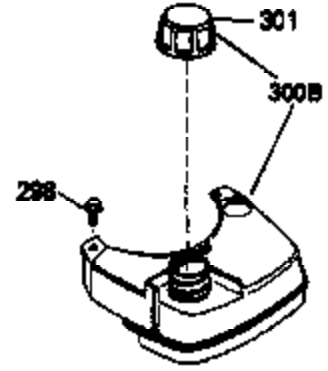

ILLUSTRATION SHOWS TYPICAL PARTS ONLY. ORDER BY PART NUMBER. PARTS NOT LISTED ARE SUPPLIED BY OEM.
VIEW 2 OF 3

Ref #	Part Number	Qty	Description
	RPMHigh		2900 to 3200
	RPMLow		2450 to 2750
92	650815	1	Belleville Washer
166	35827	1	Engine Shroud
191	35039B	1	S.E. Brake Bracket (Incl. 195)
238	650932	2	Screw, 10-32 x 49/64"
245	35066	1	Air Cleaner Filter
263A	35821	1	Grill Starter
287	650884	2	Screw, 8/32 x 1/2"
301	35355	1	Fuel Cap
347	650898	4	Screw, 10-32 x 27/32"
370	35840	1	Name Decal
370A	35167	1	Instruction Decal
390	590637	1	Rewind Starter