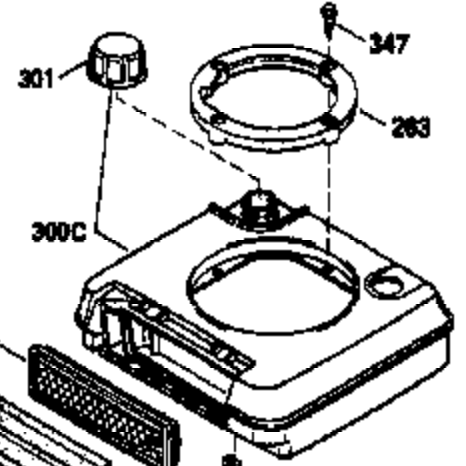

ILLUSTRATION SHOWS TYPICAL PARTS ONLY. ORDER BY PART NUMBER. PARTS NOT LISTED ARE SUPPLIED BY OEM.
VIEW 2 OF 3

Ref #	Part Number	Qty	Description
	RPMHigh		2900 to 3200
	RPMLow		2450 to 2750
92	650815	1	Belleville Washer
166	35827	1	Engine Shroud
191	35039B	1	S.E. Brake Bracket (Incl. 195)
238	650932	2	Screw, 10-32 x 49/64"
245	35066	1	Air Cleaner Filter
263A	35821	1	Grill Starter
287	650884	2	Screw, 8/32 x 1/2"
301	35355	1	Fuel Cap
347	650898	4	Screw, 10-32 x 27/32"
370	35840	1	Name Decal
370A	35167	1	Instruction Decal
390	590637	1	Rewind Starter