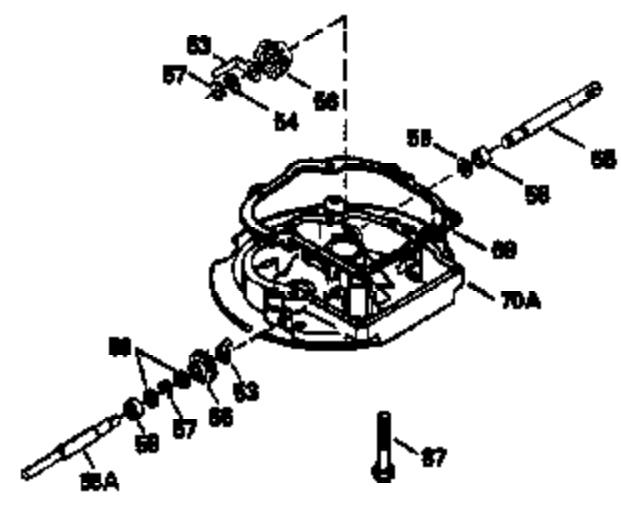

ILLUSTRATION SHOWS TYPICAL PARTS ONLY. ORDER BY PART NUMBER. PARTS NOT LISTED ARE SUPPLIED BY OEM.

VIEW 3 OF 3

Ref #	Part Number	Qty	Description
	RPMHigh		2900 to 3200
	RPMLow		2450 to 2750
19	31361	1	Extension Spring
69	35261	1	* Mounting Flange Gasket
92	650815	1	Belleville Washer
182	6201	2	Screw, 1/4-28 x 7/8"
185	31384A	1	Intake Pipe (Incl. 224)
186	34358	1	Governor Link
191	35039B	1	S.E. Brake Bracket (Incl. 195)
223	650451	2	Screw, 1/4-20 x 1"
238	650932	2	Screw, 10-32 x 49/64"
241	35797	1	Air Cleaner Collar
245	35066	1	Air Cleaner Filter
250	35065	1	Air Cleaner Cover
276	33753	1	Locking Plate
277	650795	2	Screw, 1/4-20 x 2-1/4"
322	35013	1	Connector Body
370A	35167	1	Instruction Decal
395	35709	1	Electric Starter Motor (12 Volt)
416	391022	1	Spark Arrestor Screen (Optional)
507	35853	1	Starter Wire