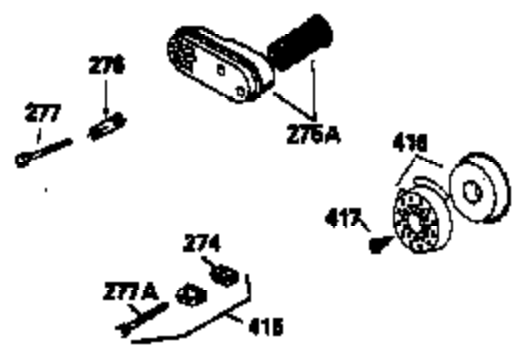

ILLUSTRATION SHOWS TYPICAL PARTS ONLY. ORDER BY PART NUMBER. PARTS NOT LISTED ARE SUPPLIED BY OEM.

VIEW 3 OF 3

Ref #	Part Number	Qty	Description
	RPMHigh		2900 to 3200
	RPMLow		2450 to 2750
19	31361	1	Extension Spring
69	35261	1	* Mounting Flange Gasket
92	650815	1	Belleville Washer
182	6201	2	Screw, 1/4-28 x 7/8"
185	31384A	1	Intake Pipe (Incl. 224)
186	34358	1	Governor Link
191	35039B	1	S.E. Brake Bracket (Incl. 195)
223	650451	2	Screw, 1/4-20 x 1"
238	650932	2	Screw, 10-32 x 49/64"
241	35797	1	Air Cleaner Collar
245	35066	1	Air Cleaner Filter
250	35065	1	Air Cleaner Cover
276	33753	1	Locking Plate
277	650795	2	Screw, 1/4-20 x 2-1/4"
322	35013	1	Connector Body
370A	35167	1	Instruction Decal
395	35709	1	Electric Starter Motor (12 Volt)
416	391022	1	Spark Arrestor Screen (Optional)
507	35853	1	Starter Wire