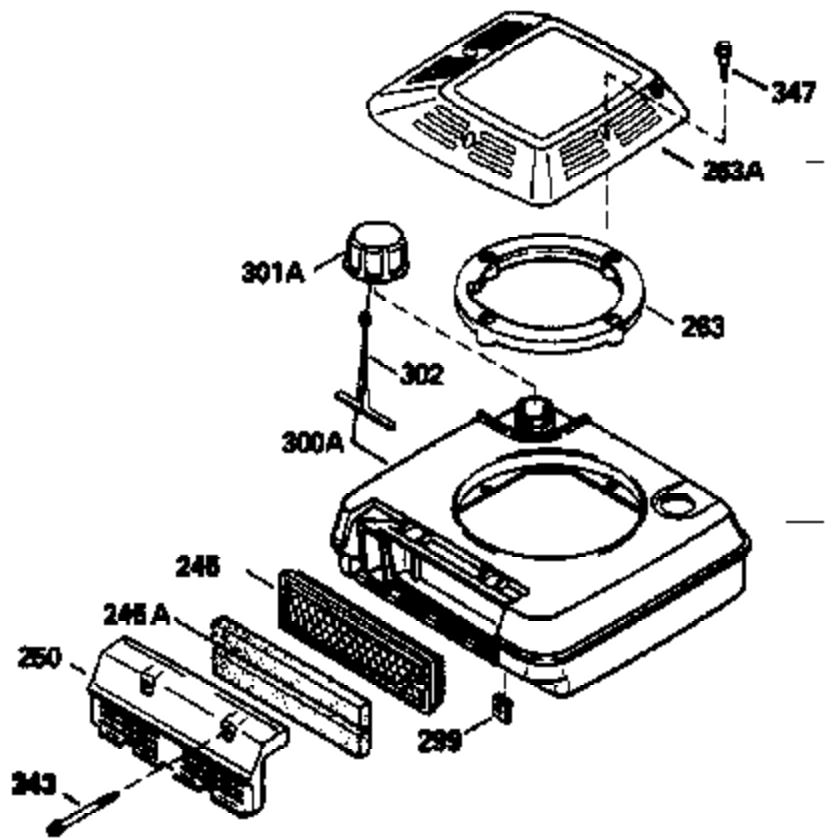

VIEW 2 OF 3

Ref #	Part Number	Qty	Description
12A	34695		Elbow, Breather tube
118	730194		Rope Guide Kit (Use as required)
166	35827		Shroud, Engine
196	35035		Switch Assy.
238	650932		Screw, 10-32 x 49/64"
239	34338		* Gasket, Air cleaner
241A	35797		Collar, Air cleaner
245A	35066		Filter, Air cleaner
246E	35435		Filter, Pre-air (Use as required)
250C	35065		Cover Assy., Air cleaner
260B	35826		Housing, Blower
263A	35821		Grill, Starter
287A	650735		Screw, 10-24 x 3/8" (Use as required)
287A			Pop Rivet (3/16" Dia.) (Purchase locally)
287B	650884		Screw, 8-32 x 1/2"
301A	35355		Fuel Cap (Use as required)
330	34970		Wire Harness
330	35853		Wire
347	650898		Screw, 10-32 x 27/32"
370G	35847		Decal, Instruction
370H	34387		Decal, Instruction (Optional)
370J	34870		Decal, Instruction (Optional)
370F	35840		Decal, Name
390C	590637		Rewind Starter (Refer to Division 5, Section C, page 34 or Fiche 8A, Grid G-5 for breakdown)
425	730571		Starter Muff Kit (Incl.370J,426,427)(Opt.)
426	32203		Starter Air Cleaner (Optional)
427	32204		Starter Air Cleaner Bracket (Optional)
436	611006		Stator Plate Ass'y.(Incl.377,378,437, 442-448)
437	30551		Spring, Breaker box cover
438	610947		Cover, Dust
439	610955		Gasket, Stator cover
440	30992		Cam, Breaker
442	610385		Washer
443	610408		Nut, 8-32
444	29181		Breaker Fastening Screw & Washer
445	610593		Condenser Fastening Screw
446	33356		Terminal, Ground