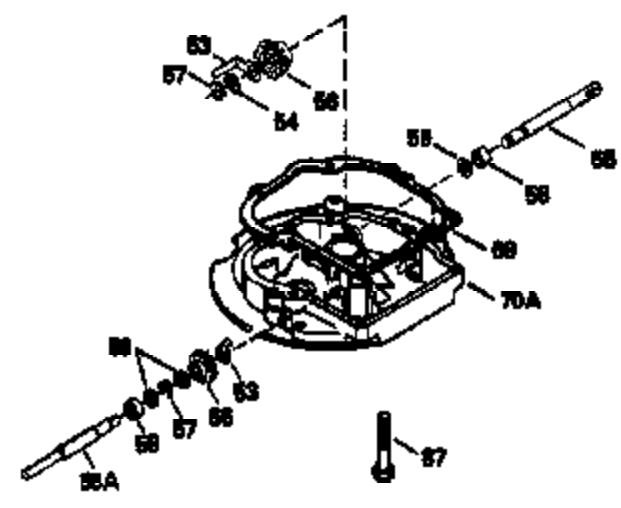

ILLUSTRATION SHOWS TYPICAL PARTS ONLY. ORDER BY PART NUMBER. PARTS NOT LISTED ARE SUPPLIED BY OEM.

VIEW 3 OF 3

Ref #	Part Number	Qty	Description
12A	34695		Elbow, Breather tube
19	31361		Spring, Extension
69	35261		* Gasket, Mounting flange
92	650815		Washer, Belleville
182	6201		Screw, 1/4-28 x 7/8"
185	31384A		Pipe, Intake (Incl. 224)
186	34337		Link, Governor spring
191	35015B		Bracket Assy., S.E. Brake (Incl. 195)
223	650451		Screw, 1/4-20 x 1"
238	650932		Screw, 10-32 x 49/64"
241	35797		Collar, Air cleaner
245	35066		Filter, Air cleaner
246D	35435		Filter, Pre-Air (Optional)
250A	35065		Cover Assy., Air cleaner
275A	34613		Muffler
276	33753		Plate, Locking
277A	30063		Screw, Torx T-30, 1/4-20 x 1/2" (Use as req.)
277	650795		Screw, 1/4-20 x 2-1/4" (Use as requir ed)
354	35025		Staple (Not used on all models)
357	34985		Rope Stop & Staple Assy. (Incl. 354)
370G	34387		Decal, Instruction (Optional)
370F	35847		Decal, Instruction
410	730574		Opt.Debris Screen Kit (Incl.370G,411, 412,413)
411	35596		Debris Screen (Optional)
412	35597		Debris Screen Bracket (Optional)
413	650910		Screw, 8-32 x 1/4 (Optional)
415	730162		Muffler Adapter Kit(In.274,277A)(Use as req.)