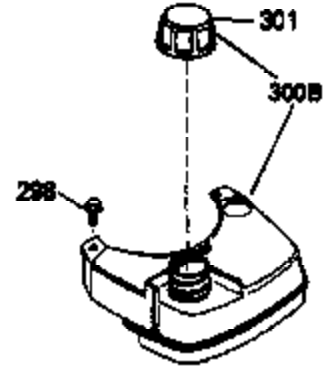

ILLUSTRATION SHOWS TYPICAL PARTS ONLY. ORDER BY PART NUMBER. PARTS NOT LISTED ARE SUPPLIED BY OEM.
VIEW 2 OF 3

Ref #	Part Number	Qty	Description
12A	34695		Elbow, Breather tube
92	650815		Washer, Belleville
166	35827		Shroud, Engine
191	35015B		Bracket Assy., S.E. Brake (Incl. 195)
238	650932		Screw, 10-32 x 49/64"
245	35066		Filter, Air cleaner
246D	35435		Filter, Pre-Air (Optional)
250A	35065		Cover Assy., Air cleaner
263A	35821		Grill, Starter
301A	35355		Fuel Cap (Use as required)
347	650898		Screw, 10-32 x 27/32"
354	35025		Staple (Not used on all models)
357	34985		Rope Stop & Staple Assy. (Incl. 354)
370F	35847		Decal, Instruction
370G	34387		Decal, Instruction (Optional)
390A	590637		Rewind Starter (Refer to Division 5, Section C, page 34 or Fiche 8A, Grid G-5 for breakdown)