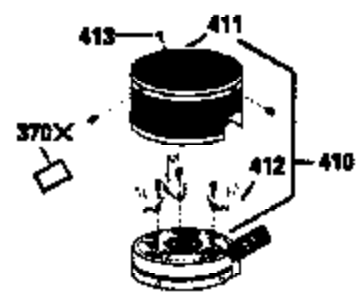

ILLUSTRATION SHOWS TYPICAL PARTS ONLY. ORDER BY PART NUMBER. PARTS NOT LISTED ARE SUPPLIED BY OEM.

VIEW 3 OF 3

Ref #	Part Number	Qty	Description
12A	34695		Elbow, Breather tube
19	31361		Spring, Extension
69	35261		* Gasket, Mounting flange
92	650815		Washer, Belleville
182	6201		Screw, 1/4-28 x 7/8"
185	31384A		Pipe, Intake (Incl. 224)
186	34337		Link, Governor spring
191	35015B		Bracket Assy., S.E. Brake (Incl. 195)
223	650451		Screw, 1/4-20 x 1"
238	650932		Screw, 10-32 x 49/64"
241	35797		Collar, Air cleaner
245	35066		Filter, Air cleaner
246D	35435		Filter, Pre-Air (Optional)
250A	35065		Cover Assy., Air cleaner
275A	34613		Muffler
276	33753		Plate, Locking
277A	30063		Screw, Torx T-30, 1/4-20 x 1/2" (Use as req.)
277	650795		Screw, 1/4-20 x 2-1/4" (Use as requir ed)
354	35025		Staple (Not used on all models)
357	34985		Rope Stop & Staple Assy. (Incl. 354)
370G	34387		Decal, Instruction (Optional)
370F	35847		Decal, Instruction
410	730574		Opt.Debris Screen Kit (Incl.370G,411, 412,413)
411	35596		Debris Screen (Optional)
412	35597		Debris Screen Bracket (Optional)
413	650910		Screw, 8-32 x 1/4 (Optional)
415	730162		Muffler Adapter Kit(In.274,277A)(Use as req.)