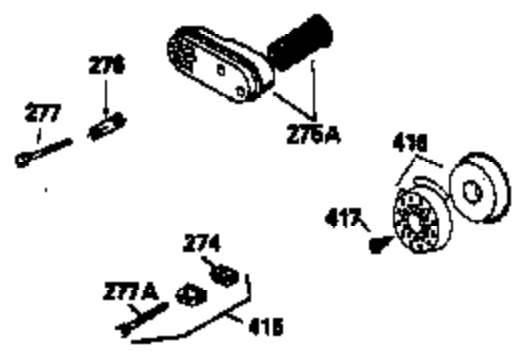

ILLUSTRATION SHOWS TYPICAL PARTS ONLY. ORDER BY PART NUMBER. PARTS NOT LISTED ARE SUPPLIED BY OEM.

VIEW 3 OF 3

Ref #	Part Number	Qty	Description
12A	34695		Elbow, Breather tube
19	31361		Spring, Extension
69	35261		* Gasket, Mounting flange
92	650815		Washer, Belleville
182	6201		Screw, 1/4-28 x 7/8"
185	31384A		Pipe, Intake (Incl. 224)
186	34337		Link, Governor spring
191	35015B		Bracket Assy., S.E. Brake (Incl. 195)
223	650451		Screw, 1/4-20 x 1"
238	650932		Screw, 10-32 x 49/64"
241	35797		Collar, Air cleaner
245	35066		Filter, Air cleaner
246D	35435		Filter, Pre-Air (Optional)
250A	35065		Cover Assy., Air cleaner
275A	34613		Muffler
276	33753		Plate, Locking
277A	30063		Screw, Torx T-30, 1/4-20 x 1/2" (Use as req.)
277	650795		Screw, 1/4-20 x 2-1/4" (Use as requir ed)
354	35025		Staple (Not used on all models)
357	34985		Rope Stop & Staple Assy. (Incl. 354)
370G	34387		Decal, Instruction (Optional)
370F	35847		Decal, Instruction
410	730574		Opt.Debris Screen Kit (Incl.370G,411, 412,413)
411	35596		Debris Screen (Optional)
412	35597		Debris Screen Bracket (Optional)
413	650910		Screw, 8-32 x 1/4 (Optional)
415	730162		Muffler Adapter Kit(In.274,277A)(Use as req.)