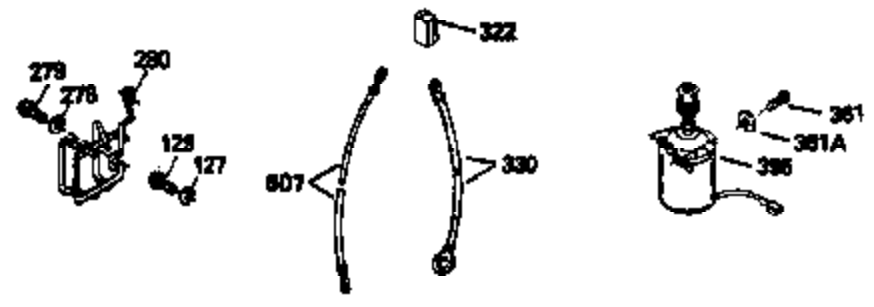

ILLUSTRATION SHOWS TYPICAL PARTS ONLY. ORDER BY PART NUMBER. PARTS NOT LISTED ARE SUPPLIED BY OEM.

VIEW 3 OF 3

Ref #	Part Number	Qty	Description
12A	34695		Elbow, Breather tube
19	31361		Spring, Extension
69	35261		* Gasket, Mounting flange
92	650815		Washer, Belleville
182	6201		Screw, 1/4-28 x 7/8"
185	31384A		Pipe, Intake (Incl. 224)
186	34337		Link, Governor spring
191	35015B		Bracket Assy., S.E. Brake (Incl. 195)
223	650451		Screw, 1/4-20 x 1"
238	650932		Screw, 10-32 x 49/64"
241	35797		Collar, Air cleaner
245	35066		Filter, Air cleaner
246D	35435		Filter, Pre-Air (Optional)
250A	35065		Cover Assy., Air cleaner
275A	34613		Muffler
276	33753		Plate, Locking
277A	30063		Screw, Torx T-30, 1/4-20 x 1/2" (Use as req.)
277	650795		Screw, 1/4-20 x 2-1/4" (Use as requir ed)
354	35025		Staple (Not used on all models)
357	34985		Rope Stop & Staple Assy. (Incl. 354)
370G	34387		Decal, Instruction (Optional)
370F	35847		Decal, Instruction
410	730574		Opt.Debris Screen Kit (Incl.370G,411, 412,413)
411	35596		Debris Screen (Optional)
412	35597		Debris Screen Bracket (Optional)
413	650910		Screw, 8-32 x 1/4 (Optional)
415	730162		Muffler Adapter Kit(In.274,277A)(Use as req.)