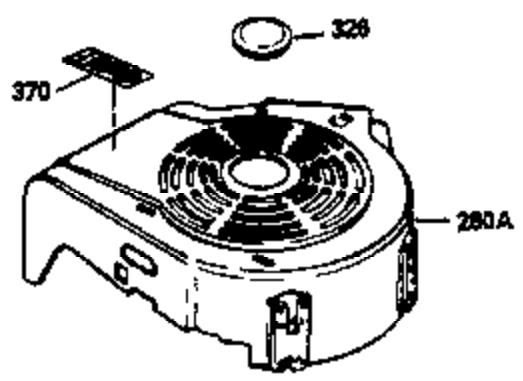

ILLUSTRATION SHOWS TYPICAL PARTS ONLY. ORDER BY PART NUMBER. PARTS NOT LISTED ARE SUPPLIED BY OEM.
VIEW 2 OF 3

Ref #	Part Number	Qty	Description
12A	34695		Elbow, Breather tube
92	650815		Washer, Belleville
166	35827		Shroud, Engine
191	35015B		Bracket Assy., S.E. Brake (Incl. 195)
238	650932		Screw, 10-32 x 49/64"
245	35066		Filter, Air cleaner
246D	35435		Filter, Pre-Air (Optional)
250A	35065		Cover Assy., Air cleaner
263A	35821		Grill, Starter
301A	35355		Fuel Cap (Use as required)
347	650898		Screw, 10-32 x 27/32"
354	35025		Staple (Not used on all models)
357	34985		Rope Stop & Staple Assy. (Incl. 354)
370F	35847		Decal, Instruction
370G	34387		Decal, Instruction (Optional)
390A	590637		Rewind Starter (Refer to Division 5, Section C, page 34 or Fiche 8A, Grid G-5 for breakdown)