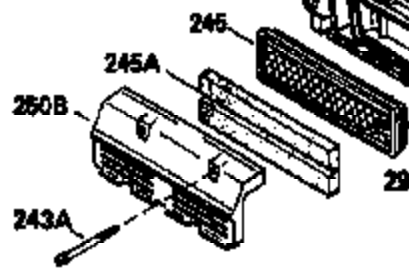

ILLUSTRATION SHOWS TYPICAL PARTS ONLY. ORDER BY PART NUMBER. PARTS NOT LISTED ARE SUPPLIED BY OEM.
VIEW 2 OF 3

Ref #	Part Number	Qty	Description
12A	34695		Elbow, Breather tube
92	650815		Washer, Belleville
166	35827		Shroud, Engine
191	35015B		Bracket Assy., S.E. Brake (Incl. 195)
238	650932		Screw, 10-32 x 49/64"
245	35066		Filter, Air cleaner
246D	35435		Filter, Pre-Air (Optional)
250A	35065		Cover Assy., Air cleaner
263A	35821		Grill, Starter
301A	35355		Fuel Cap (Use as required)
347	650898		Screw, 10-32 x 27/32"
354	35025		Staple (Not used on all models)
357	34985		Rope Stop & Staple Assy. (Incl. 354)
370F	35847		Decal, Instruction
370G	34387		Decal, Instruction (Optional)
390A	590637		Rewind Starter (Refer to Division 5, Section C, page 34 or Fiche 8A, Grid G-5 for breakdown)