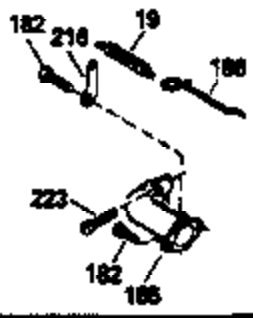

ILLUSTRATION SHOWS TYPICAL PARTS ONLY. ORDER BY PART NUMBER. PARTS NOT LISTED ARE SUPPLIED BY OEM.

VIEW 3 OF 3

Ref #	Part Number	Qty	Description
12A	34695		Elbow, Breather tube
19	31361		Spring, Extension
69	35261		* Gasket, Mounting flange
92	650815		Washer, Belleville
182	6201		Screw, 1/4-28 x 7/8"
185	31384A		Pipe, Intake (Incl. 224)
186	34337		Link, Governor spring
191	35015B		Bracket Assy., S.E. Brake (Incl. 195)
223	650451		Screw, 1/4-20 x 1"
238	650932		Screw, 10-32 x 49/64"
241	35797		Collar, Air cleaner
245	35066		Filter, Air cleaner
246D	35435		Filter, Pre-Air (Optional)
250A	35065		Cover Assy., Air cleaner
275A	34613		Muffler
276	33753		Plate, Locking
277A	30063		Screw, Torx T-30, 1/4-20 x 1/2" (Use as req.)
277	650795		Screw, 1/4-20 x 2-1/4" (Use as requir ed)
354	35025		Staple (Not used on all models)
357	34985		Rope Stop & Staple Assy. (Incl. 354)
370G	34387		Decal, Instruction (Optional)
370F	35847		Decal, Instruction
410	730574		Opt.Debris Screen Kit (Incl.370G,411, 412,413)
411	35596		Debris Screen (Optional)
412	35597		Debris Screen Bracket (Optional)
413	650910		Screw, 8-32 x 1/4 (Optional)
415	730162		Muffler Adapter Kit(In.274,277A)(Use as req.)