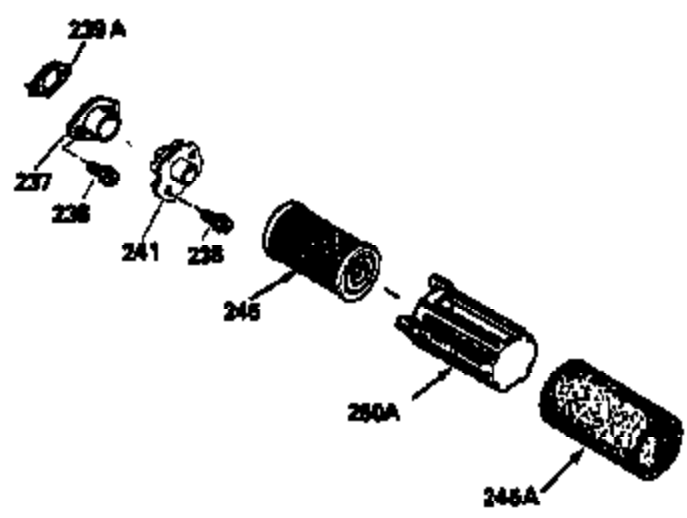

ILLUSTRATION SHOWS TYPICAL PARTS ONLY. ORDER BY PART NUMBER. PARTS NOT LISTED ARE SUPPLIED BY OEM.

VIEW 3 OF 3

Ref #	Part Number	Qty	Description
12A	34695		Elbow, Breather tube
19	31361		Spring, Extension
69	35261		* Gasket, Mounting flange
92	650815		Washer, Belleville
182	6201		Screw, 1/4-28 x 7/8"
185	31384A		Pipe, Intake (Incl. 224)
186	34337		Link, Governor spring
191	35015B		Bracket Assy., S.E. Brake (Incl. 195)
223	650451		Screw, 1/4-20 x 1"
238	650932		Screw, 10-32 x 49/64"
241	35797		Collar, Air cleaner
245	35066		Filter, Air cleaner
246D	35435		Filter, Pre-Air (Optional)
250A	35065		Cover Assy., Air cleaner
275A	34613		Muffler
276	33753		Plate, Locking
277A	30063		Screw, Torx T-30, 1/4-20 x 1/2" (Use as req.)
277	650795		Screw, 1/4-20 x 2-1/4" (Use as requir ed)
354	35025		Staple (Not used on all models)
357	34985		Rope Stop & Staple Assy. (Incl. 354)
370G	34387		Decal, Instruction (Optional)
370F	35847		Decal, Instruction
410	730574		Opt.Debris Screen Kit (Incl.370G,411, 412,413)
411	35596		Debris Screen (Optional)
412	35597		Debris Screen Bracket (Optional)
413	650910		Screw, 8-32 x 1/4 (Optional)
415	730162		Muffler Adapter Kit(In.274,277A)(Use as req.)