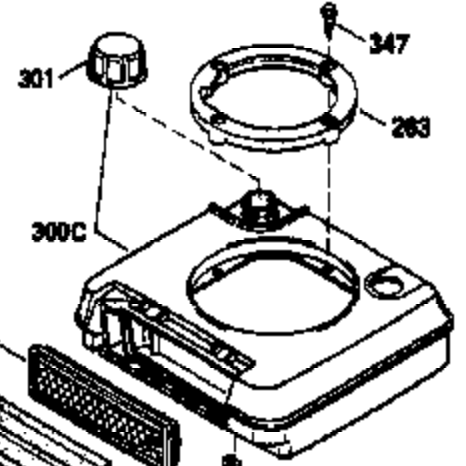

ILLUSTRATION SHOWS TYPICAL PARTS ONLY. ORDER BY PART NUMBER. PARTS NOT LISTED ARE SUPPLIED BY OEM.
VIEW 2 OF 3

Ref #	Part Number	Qty	Description
12A	34695		Elbow, Breather tube
92	650815		Washer, Belleville
166	35827		Shroud, Engine
191	35015B		Bracket Assy., S.E. Brake (Incl. 195)
238	650932		Screw, 10-32 x 49/64"
245	35066		Filter, Air cleaner
246D	35435		Filter, Pre-Air (Optional)
250A	35065		Cover Assy., Air cleaner
263A	35821		Grill, Starter
301A	35355		Fuel Cap (Use as required)
347	650898		Screw, 10-32 x 27/32"
354	35025		Staple (Not used on all models)
357	34985		Rope Stop & Staple Assy. (Incl. 354)
370F	35847		Decal, Instruction
370G	34387		Decal, Instruction (Optional)
390A	590637		Rewind Starter (Refer to Division 5, Section C, page 34 or Fiche 8A, Grid G-5 for breakdown)