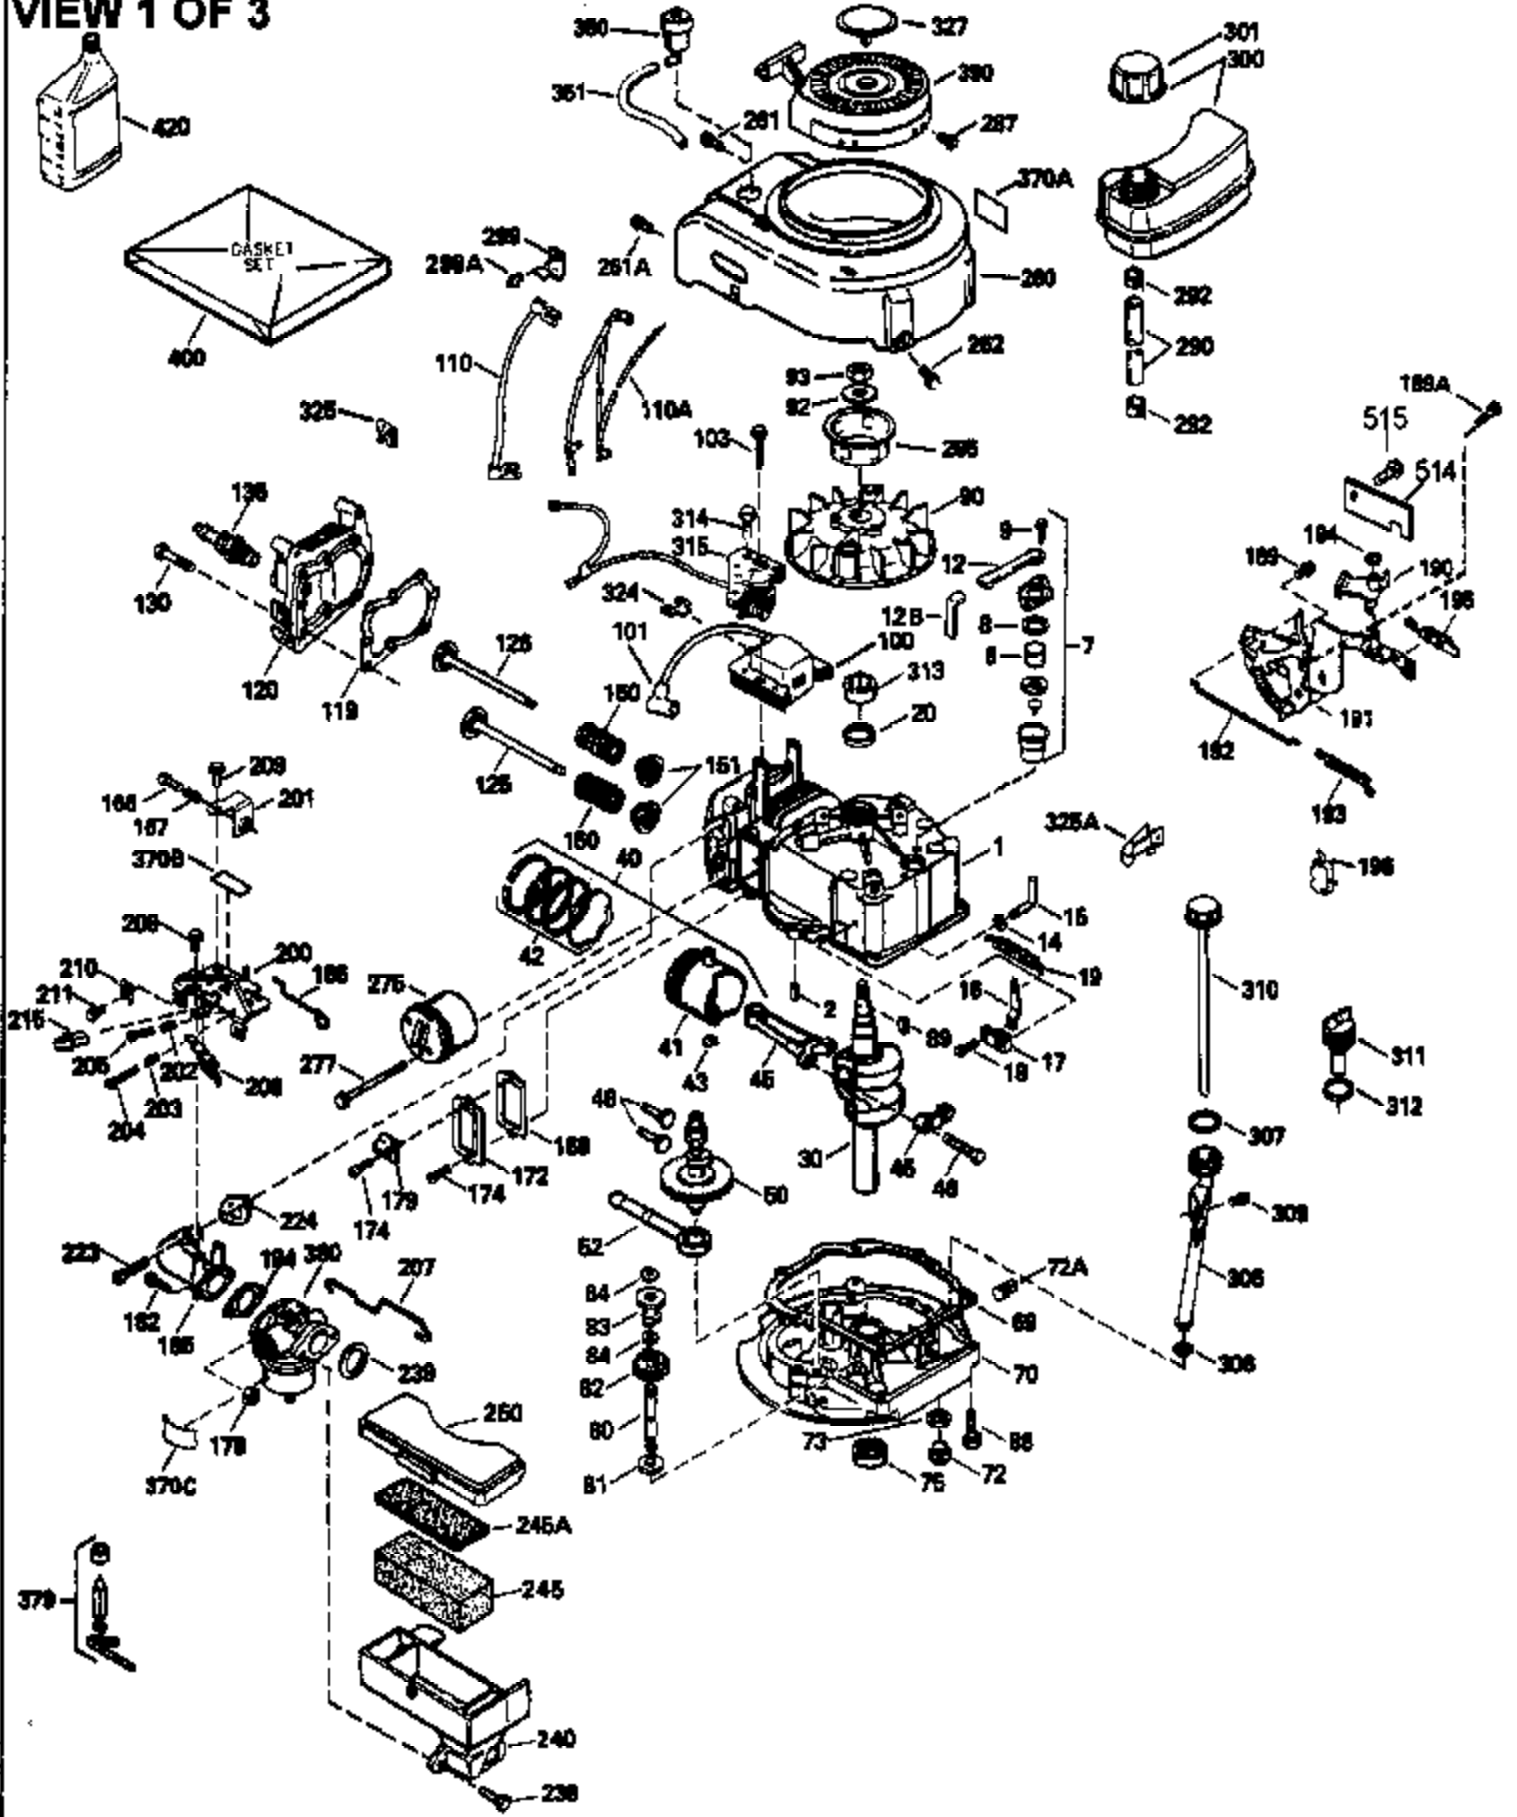

ILLUSTRATION SHOWS TYPICAL PARTS ONLY. ORDER BY PART NUMBER. PARTS NOT LISTED ARE SUPPLIED BY OEM.

VIEW 1 OF 3

Ref #	Part Number	Qty	Description
1	33968B		Cylinder (Incl. 2 & 20) (2-13/16" Bore)
2	26727		Pin, Dowel
6	33734		Element, Breather
7	34214A		Breather Assy. (Incl. 6, 8, 9, 12 & 1 2A)
8	33735		* Gasket, Breather
9	30200		Screw, 10-24 x 9/16"
12A	34695		Elbow, Breather tube
12	33886		Tube, Breather
14	28277		Washer, Flat
15	30589		Rod, Governor (Incl. 14)
16	31383A		Lever, Governor
17	31335		Clamp, Governor lever
18	650548		Screw, 8-32 x 5/16"
19	31361		Spring, Extension
20	32600		Seal, Oil
30	35801		Crankshaft
40	34535		Piston, Pin & Ring Set (Std.) (2-13/16" Bore)
40	34536		Piston, Pin & Ring Set (.010" OS)
40	34537		Piston, Pin & Ring Set (.020" OS)
41	33562B		Piston & Pin Ass'y.(Incl.43)(Std.)(2- 13/16")
41	33563B		Piston & Pin Ass'y. (Incl. 43) (.010" OS)
41	33564B		Piston & Pin Ass'y. (Incl. 43) (.020" OS)
42	33567		Ring Set (Std.) (2-13/16" Bore)
42	33568		Ring Set (.010" OS)
42	33569		Ring Set (.020" OS)
43	20381		Ring, Piston pin retaining
45	32875		Rod Assy., Connecting (Incl. 46)
46	32610A		Bolt, Connecting rod
48	27241		Lifter, Valve
50	33553		Camshaft (MCR)
52	29914		Oil Pump Assy.
69	35261		* Gasket, Mounting flange
70	34311C		Flange Ass'y. (Incl. 72, 72A, 73, 75 & 80)
72	30572		Plug, Oil drain (Incl. 73)
73	28833		* Drain Plug Gasket (Not req. W/plastic plug)
75	27897		Seal, Oil
80	30574		Shaft, Governor
81	30590A		Washer, Flat
82	30591		Gear Assy., Governor (Incl. 81)
83	30588A		Spool, Governor
84	29193		Ring, Retaining
86	650488		Screw, 1/4-20 x 1-1/4"
89	611004		Flywheel Key
90	611150		Flywheel
92	650815		Washer, Belleville
93	650816		Nut, Flywheel
100	34443A		Solid State Ignition
101	610118		Cover, Spark plug
103	650814		Screw, Torx T-15, 10-24 x 1"
110	34961		Ground Wire
119	33554A		* Gasket, Head
120	34342		Head, Cylinder
125	29314B		Intake Valve (Std.) (Incl. 151) (Conventional Ports)
125	29315C		Intake Valve (1/32" OS) (Incl. 151) (Conventional Ports)
126	29313C		Exhaust Valve (Std.) (Incl. 151) (Conventional Ports)
126	29315C		Exhaust Valve (1/32" OS) (Incl. 151) (Conventional Ports)
130	6021A		Screw, 5/16-18 x 1-1/2"
135	35395		Resistor Spark Plug (RJ19LM)