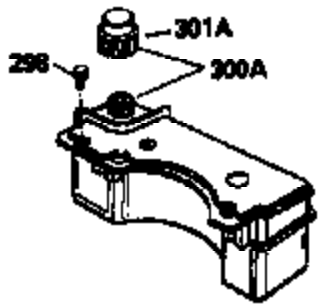

ILLUSTRATION SHOWS TYPICAL PARTS ONLY. ORDER BY PART NUMBER. PARTS NOT LISTED ARE SUPPLIED BY OEM.
VIEW 2 OF 3

Ref #	Part Number	Qty	Description
12A	34695		Elbow, Breather tube
92	650815		Washer, Belleville
166	35827		Shroud, Engine
191	35015B		Bracket Assy., S.E. Brake (Incl. 195)
238	650932		Screw, 10-32 x 49/64"
245	35066		Filter, Air cleaner
246D	35435		Filter, Pre-Air (Optional)
250A	35065		Cover Assy., Air cleaner
263A	35821		Grill, Starter
301A	35355		Fuel Cap (Use as required)
347	650898		Screw, 10-32 x 27/32"
354	35025		Staple (Not used on all models)
357	34985		Rope Stop & Staple Assy. (Incl. 354)
370F	35847		Decal, Instruction
370G	34387		Decal, Instruction (Optional)
390A	590637		Rewind Starter (Refer to Division 5, Section C, page 34 or Fiche 8A, Grid G-5 for breakdown)