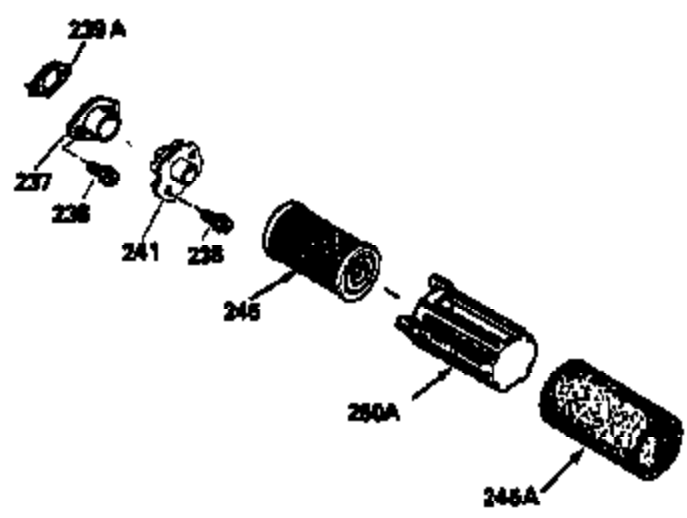

ILLUSTRATION SHOWS TYPICAL PARTS ONLY. ORDER BY PART NUMBER. PARTS NOT LISTED ARE SUPPLIED BY OEM.

VIEW 3 OF 3

Ref #	Part Number	Qty	Description
12A	34695		Elbow, Breather tube
19	31361		Spring, Extension
69	35261		* Gasket, Mounting flange
92	650815		Washer, Belleville
182	6201		Screw, 1/4-28 x 7/8"
185	31384A		Pipe, Intake (Incl. 224)
186	34337		Link, Governor spring
191	35015B		Bracket Assy., S.E. Brake (Incl. 195)
223	650451		Screw, 1/4-20 x 1"
238	650932		Screw, 10-32 x 49/64"
241	35797		Collar, Air cleaner
245	35066		Filter, Air cleaner
246D	35435		Filter, Pre-Air (Optional)
250A	35065		Cover Assy., Air cleaner
275A	34613		Muffler
276	33753		Plate, Locking
277A	30063		Screw, Torx T-30, 1/4-20 x 1/2" (Use as req.)
277	650795		Screw, 1/4-20 x 2-1/4" (Use as requir ed)
322	35013		Connector, Body
330	34970		Wire & terminal Assy.
330	35853		Wire Assy.
354	35025		Staple (Not used on all models)
357	34985		Rope Stop & Staple Assy. (Incl. 354)
361	650831		Screw, 1/4-20 x 15/32"
370G	34387		Decal, Instruction (Optional)
370F	35847		Decal, Instruction
395	35707		Electric Starter Motor (12 Volt) (Refer to Division 5, Section D page 18 or Fiche 8A, Grid G-11 for breakdown)
410	730574		Opt.Debris Screen Kit (Incl.370G,411, 412,413)
411	35596		Debris Screen (Optional)
412	35597		Debris Screen Bracket (Optional)
413	650910		Screw, 8-32 x 1/4 (Optional)
415	730162		Muffler Adapter Kit(In.274,277A)(Use as req.)