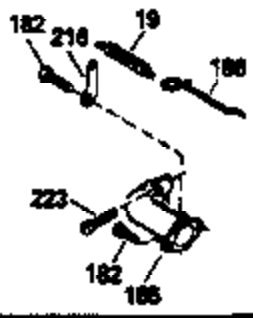

ILLUSTRATION SHOWS TYPICAL PARTS ONLY. ORDER BY PART NUMBER. PARTS NOT LISTED ARE SUPPLIED BY OEM.

VIEW 3 OF 3

Ref #	Part Number	Qty	Description
12A	34695		Elbow, Breather tube
19	31361		Spring, Extension
69	35261		* Gasket, Mounting flange
92	650815		Washer, Belleville
182	6201		Screw, 1/4-28 x 7/8"
185	31384A		Pipe, Intake (Incl. 224)
186	34337		Link, Governor spring
191	35015B		Bracket Assy., S.E. Brake (Incl. 195)
223	650451		Screw, 1/4-20 x 1"
238	650932		Screw, 10-32 x 49/64"
241	35797		Collar, Air cleaner
245	35066		Filter, Air cleaner
246D	35435		Filter, Pre-Air (Optional)
250A	35065		Cover Assy., Air cleaner
275A	34613		Muffler
276	33753		Plate, Locking
277A	30063		Screw, Torx T-30, 1/4-20 x 1/2" (Use as req.)
277	650795		Screw, 1/4-20 x 2-1/4" (Use as requir ed)
322	35013		Connector, Body
330	34970		Wire & terminal Assy.
330	35853		Wire Assy.
354	35025		Staple (Not used on all models)
357	34985		Rope Stop & Staple Assy. (Incl. 354)
361	650831		Screw, 1/4-20 x 15/32"
370G	34387		Decal, Instruction (Optional)
370F	35847		Decal, Instruction
395	35707		Electric Starter Motor (12 Volt) (Refer to Division 5, Section D page 18 or Fiche 8A, Grid G-11 for breakdown)
410	730574		Opt.Debris Screen Kit (Incl.370G,411, 412,413)
411	35596		Debris Screen (Optional)
412	35597		Debris Screen Bracket (Optional)
413	650910		Screw, 8-32 x 1/4 (Optional)
415	730162		Muffler Adapter Kit(In.274,277A)(Use as req.)