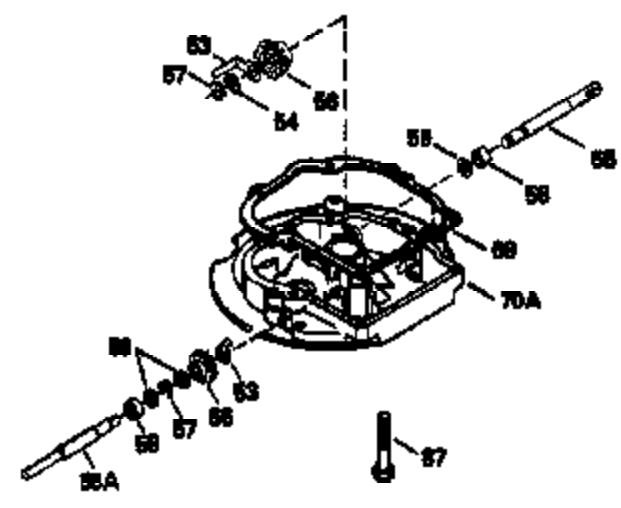

ILLUSTRATION SHOWS TYPICAL PARTS ONLY. ORDER BY PART NUMBER. PARTS NOT LISTED ARE SUPPLIED BY OEM.

VIEW 3 OF 3

Ref #	Part Number	Qty	Description
12A	34695		Elbow, Breather tube
19	31361		Spring, Extension
69	35261		* Gasket, Mounting flange
92	650815		Washer, Belleville
182	6201		Screw, 1/4-28 x 7/8"
185	31384A		Pipe, Intake (Incl. 224)
186	34337		Link, Governor spring
191	35015B		Bracket Assy., S.E. Brake (Incl. 195)
223	650451		Screw, 1/4-20 x 1"
238	650932		Screw, 10-32 x 49/64"
241	35797		Collar, Air cleaner
245	35066		Filter, Air cleaner
246D	35435		Filter, Pre-Air (Optional)
250A	35065		Cover Assy., Air cleaner
275A	34613		Muffler
276	33753		Plate, Locking
277A	30063		Screw, Torx T-30, 1/4-20 x 1/2" (Use as req.)
277	650795		Screw, 1/4-20 x 2-1/4" (Use as requir ed)
322	35013		Connector, Body
330	34970		Wire & terminal Assy.
330	35853		Wire Assy.
354	35025		Staple (Not used on all models)
357	34985		Rope Stop & Staple Assy. (Incl. 354)
361	650831		Screw, 1/4-20 x 15/32"
370G	34387		Decal, Instruction (Optional)
370F	35847		Decal, Instruction
395	35707		Electric Starter Motor (12 Volt) (Refer to Division 5, Section D page 18 or Fiche 8A, Grid G-11 for breakdown)
410	730574		Opt.Debris Screen Kit (Incl.370G,411, 412,413)
411	35596		Debris Screen (Optional)
412	35597		Debris Screen Bracket (Optional)
413	650910		Screw, 8-32 x 1/4 (Optional)
415	730162		Muffler Adapter Kit(In.274,277A)(Use as req.)