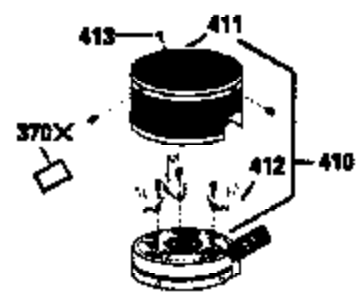

ILLUSTRATION SHOWS TYPICAL PARTS ONLY. ORDER BY PART NUMBER. PARTS NOT LISTED ARE SUPPLIED BY OEM.

VIEW 3 OF 3

Ref #	Part Number	Qty	Description
12A	34695		Elbow, Breather tube
19	31361		Spring, Extension
69	35261		* Gasket, Mounting flange
92	650815		Washer, Belleville
182	6201		Screw, 1/4-28 x 7/8"
185	31384A		Pipe, Intake (Incl. 224)
186	34337		Link, Governor spring
191	35015B		Bracket Assy., S.E. Brake (Incl. 195)
223	650451		Screw, 1/4-20 x 1"
238	650932		Screw, 10-32 x 49/64"
241	35797		Collar, Air cleaner
245	35066		Filter, Air cleaner
246D	35435		Filter, Pre-Air (Optional)
250A	35065		Cover Assy., Air cleaner
275A	34613		Muffler
276	33753		Plate, Locking
277A	30063		Screw, Torx T-30, 1/4-20 x 1/2" (Use as req.)
277	650795		Screw, 1/4-20 x 2-1/4" (Use as requir ed)
322	35013		Connector, Body
330	34970		Wire & terminal Assy.
330	35853		Wire Assy.
354	35025		Staple (Not used on all models)
357	34985		Rope Stop & Staple Assy. (Incl. 354)
361	650831		Screw, 1/4-20 x 15/32"
370G	34387		Decal, Instruction (Optional)
370F	35847		Decal, Instruction
395	35707		Electric Starter Motor (12 Volt) (Refer to Division 5, Section D page 18 or Fiche 8A, Grid G-11 for breakdown)
410	730574		Opt.Debris Screen Kit (Incl.370G,411, 412,413)
411	35596		Debris Screen (Optional)
412	35597		Debris Screen Bracket (Optional)
413	650910		Screw, 8-32 x 1/4 (Optional)
415	730162		Muffler Adapter Kit(In.274,277A)(Use as req.)