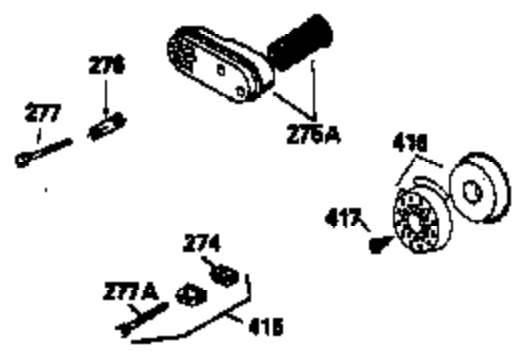

ILLUSTRATION SHOWS TYPICAL PARTS ONLY. ORDER BY PART NUMBER. PARTS NOT LISTED ARE SUPPLIED BY OEM.

VIEW 3 OF 3

Ref #	Part Number	Qty	Description
12A	34695		Elbow, Breather tube
19	31361		Spring, Extension
69	35261		* Gasket, Mounting flange
92	650815		Washer, Belleville
182	6201		Screw, 1/4-28 x 7/8"
185	31384A		Pipe, Intake (Incl. 224)
186	34337		Link, Governor spring
191	35015B		Bracket Assy., S.E. Brake (Incl. 195)
223	650451		Screw, 1/4-20 x 1"
238	650932		Screw, 10-32 x 49/64"
241	35797		Collar, Air cleaner
245	35066		Filter, Air cleaner
246D	35435		Filter, Pre-Air (Optional)
250A	35065		Cover Assy., Air cleaner
275A	34613		Muffler
276	33753		Plate, Locking
277A	30063		Screw, Torx T-30, 1/4-20 x 1/2" (Use as req.)
277	650795		Screw, 1/4-20 x 2-1/4" (Use as requir ed)
322	35013		Connector, Body
330	34970		Wire & terminal Assy.
330	35853		Wire Assy.
354	35025		Staple (Not used on all models)
357	34985		Rope Stop & Staple Assy. (Incl. 354)
361	650831		Screw, 1/4-20 x 15/32"
370G	34387		Decal, Instruction (Optional)
370F	35847		Decal, Instruction
395	35707		Electric Starter Motor (12 Volt) (Refer to Division 5, Section D page 18 or Fiche 8A, Grid G-11 for breakdown)
410	730574		Opt.Debris Screen Kit (Incl.370G,411, 412,413)
411	35596		Debris Screen (Optional)
412	35597		Debris Screen Bracket (Optional)
413	650910		Screw, 8-32 x 1/4 (Optional)
415	730162		Muffler Adapter Kit(In.274,277A)(Use as req.)