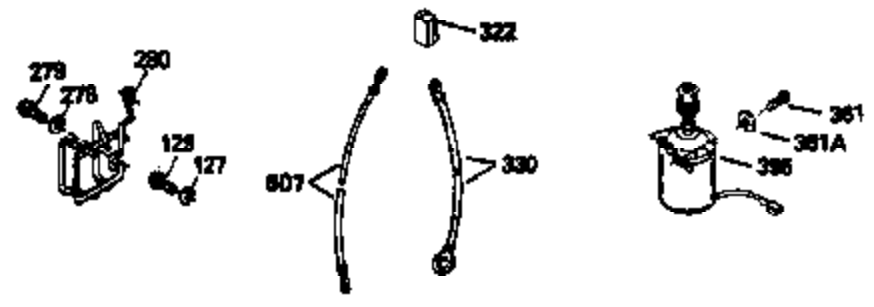

ILLUSTRATION SHOWS TYPICAL PARTS ONLY. ORDER BY PART NUMBER. PARTS NOT LISTED ARE SUPPLIED BY OEM.

VIEW 3 OF 3

Ref #	Part Number	Qty	Description
12A	34695		Elbow, Breather tube
19	31361		Spring, Extension
69	35261		* Gasket, Mounting flange
92	650815		Washer, Belleville
182	6201		Screw, 1/4-28 x 7/8"
185	31384A		Pipe, Intake (Incl. 224)
186	34337		Link, Governor spring
191	35015B		Bracket Assy., S.E. Brake (Incl. 195)
223	650451		Screw, 1/4-20 x 1"
238	650932		Screw, 10-32 x 49/64"
241	35797		Collar, Air cleaner
245	35066		Filter, Air cleaner
246D	35435		Filter, Pre-Air (Optional)
250A	35065		Cover Assy., Air cleaner
275A	34613		Muffler
276	33753		Plate, Locking
277A	30063		Screw, Torx T-30, 1/4-20 x 1/2" (Use as req.)
277	650795		Screw, 1/4-20 x 2-1/4" (Use as requir ed)
322	35013		Connector, Body
330	34970		Wire & terminal Assy.
330	35853		Wire Assy.
354	35025		Staple (Not used on all models)
357	34985		Rope Stop & Staple Assy. (Incl. 354)
361	650831		Screw, 1/4-20 x 15/32"
370G	34387		Decal, Instruction (Optional)
370F	35847		Decal, Instruction
395	35707		Electric Starter Motor (12 Volt) (Refer to Division 5, Section D page 18 or Fiche 8A, Grid G-11 for breakdown)
410	730574		Opt.Debris Screen Kit (Incl.370G,411, 412,413)
411	35596		Debris Screen (Optional)
412	35597		Debris Screen Bracket (Optional)
413	650910		Screw, 8-32 x 1/4 (Optional)
415	730162		Muffler Adapter Kit(In.274,277A)(Use as req.)