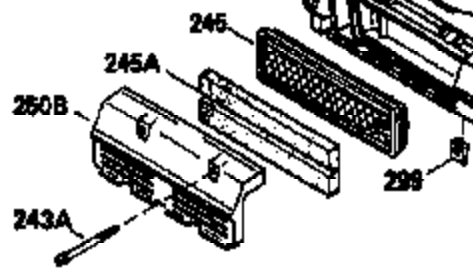

ILLUSTRATION SHOWS TYPICAL PARTS ONLY. ORDER BY PART NUMBER. PARTS NOT LISTED ARE SUPPLIED BY OEM.
VIEW 2 OF 3

Ref #	Part Number	Qty	Description
12A	34695		Elbow, Breather tube
92	650815		Washer, Belleville
166	35827		Shroud, Engine
191	35039B		Bracket Assy., S.E. Brake (Incl. 195)
238	650932		Screw, 10-32 x 49/64"
245	35066		Filter, Air cleaner
246D	35435		Filter, Pre-Air (Optional)
250A	35065		Cover Assy., Air cleaner
263A	35821		Grill, Starter
301A	35355		Fuel Cap (Use as required)
347	650898		Screw, 10-32 x 27/32"
370G	34387		Decal, Instruction (Optional)
370F	35847		Decal, Instruction
390A	590637		Rewind Starter (Refer to Division 5, Section C, page 34 or Fiche 8A, Grid G-5 for breakdown)