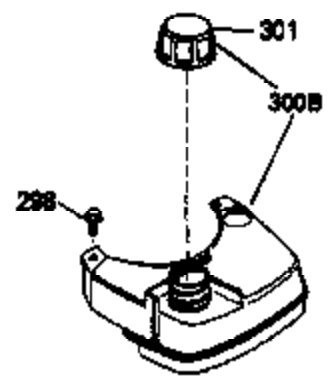

ILLUSTRATION SHOWS TYPICAL PARTS ONLY. ORDER BY PART NUMBER. PARTS NOT LISTED ARE SUPPLIED BY OEM.
VIEW 2 OF 3

Ref #	Part Number	Qty	Description
12A	34695		Elbow, Breather tube
92	650815		Washer, Belleville
166	35827		Shroud, Engine
191	35039B		Bracket Assy., S.E. Brake (Incl. 195)
238	650932		Screw, 10-32 x 49/64"
245	35066		Filter, Air cleaner
246D	35435		Filter, Pre-Air (Optional)
250A	35065		Cover Assy., Air cleaner
263A	35821		Grill, Starter
301A	35355		Fuel Cap (Use as required)
347	650898		Screw, 10-32 x 27/32"
370G	34387		Decal, Instruction (Optional)
370F	35847		Decal, Instruction
390A	590637		Rewind Starter (Refer to Division 5, Section C, page 34 or Fiche 8A, Grid G-5 for breakdown)