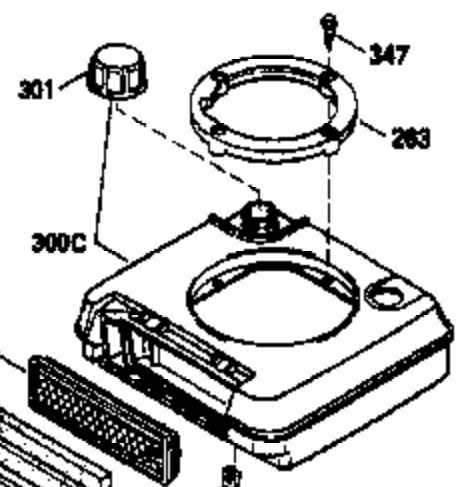

ILLUSTRATION SHOWS TYPICAL PARTS ONLY. ORDER BY PART NUMBER. PARTS NOT LISTED ARE SUPPLIED BY OEM.
VIEW 2 OF 3

Ref #	Part Number	Qty	Description
12A	34695		Elbow, Breather tube
92	650815		Washer, Belleville
166	35827		Shroud, Engine
191	35039B		Bracket Assy., S.E. Brake (Incl. 195)
238	650932		Screw, 10-32 x 49/64"
245	35066		Filter, Air cleaner
246D	35435		Filter, Pre-Air (Optional)
250A	35065		Cover Assy., Air cleaner
263A	35821		Grill, Starter
301A	35355		Fuel Cap (Use as required)
347	650898		Screw, 10-32 x 27/32"
370G	34387		Decal, Instruction (Optional)
370F	35847		Decal, Instruction
390A	590637		Rewind Starter (Refer to Division 5, Section C, page 34 or Fiche 8A, Grid G-5 for breakdown)