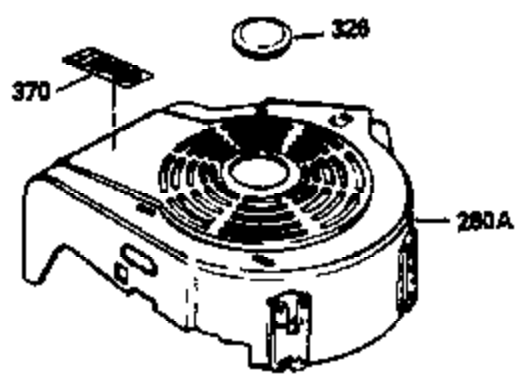

ILLUSTRATION SHOWS TYPICAL PARTS ONLY. ORDER BY PART NUMBER. PARTS NOT LISTED ARE SUPPLIED BY OEM.
VIEW 2 OF 3

Ref #	Part Number	Qty	Description
12A	34695		Elbow, Breather tube
92	650815		Washer, Belleville
166	35827		Shroud, Engine
191	35039B		Bracket Assy., S.E. Brake (Incl. 195)
238	650932		Screw, 10-32 x 49/64"
245	35066		Filter, Air cleaner
246D	35435		Filter, Pre-Air (Optional)
250A	35065		Cover Assy., Air cleaner
263A	35821		Grill, Starter
301A	35355		Fuel Cap (Use as required)
347	650898		Screw, 10-32 x 27/32"
370G	34387		Decal, Instruction (Optional)
370F	35847		Decal, Instruction
390A	590637		Rewind Starter (Refer to Division 5, Section C, page 34 or Fiche 8A, Grid G-5 for breakdown)