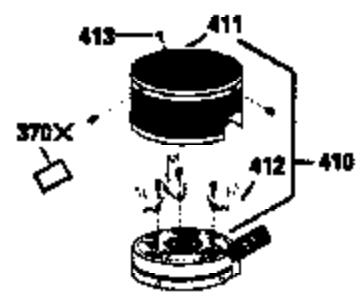

ILLUSTRATION SHOWS TYPICAL PARTS ONLY. ORDER BY PART NUMBER. PARTS NOT LISTED ARE SUPPLIED BY OEM.

VIEW 3 OF 3

Ref #	Part Number	Qty	Description
	RPMHigh		2700 to 3000
	RPMLow		2300 to 2600
19	31361	1	Extension Spring
69	35261	1	* Mounting Flange Gasket
92	650815	1	Belleville Washer
182	6201	2	Screw, 1/4-28 x 7/8"
185	31384A	1	Intake Pipe (Incl. 224)
186	34337	1	Governor Link
191	35039B	1	S.E. Brake Bracket (Incl. 195)
223	650451	2	Screw, 1/4-20 x 1"
238	650932	2	Screw, 10-32 x 49/64"
241	35797	1	Air Cleaner Collar
245	35066	1	Air Cleaner Filter
250	35986	1	Air Cleaner Cover
276	35994	1	Locking Plate
277	650957	2	Screw, 1/4-20 x 2-31/32"
370A	35840	1	Name Decal