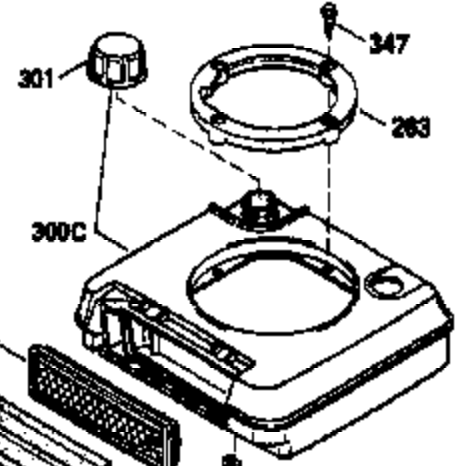

Ref #	Part Number	Qty	Description
420	730225	1	SAE 30 4-Cycle Engine Oil (Quart)

ILLUSTRATION SHOWS TYPICAL PARTS ONLY. ORDER BY PART NUMBER. PARTS NOT LISTED ARE SUPPLIED BY OEM.
VIEW 2 OF 3

Ref #	Part Number	Qty	Description
	RPMHigh		2700 to 3000
	RPMLow		2300 to 2600
92	650815	1	Belleville Washer
166	35827	1	Engine Shroud
191	35039B	1	S.E. Brake Bracket (Incl. 195)
238	650932	2	Screw, 10-32 x 49/64"
245	35066	1	Air Cleaner Filter
263A	35821	1	Grill Starter
287	650884	2	Screw, 8-32 x 1/2"
301	35355	1	Fuel Cap
347	650898	4	Screw, 10-32 x 27/32
370A	35840	1	Name Decal
370	35977	1	Instruction Decal
390	590637	1	Rewind Starter