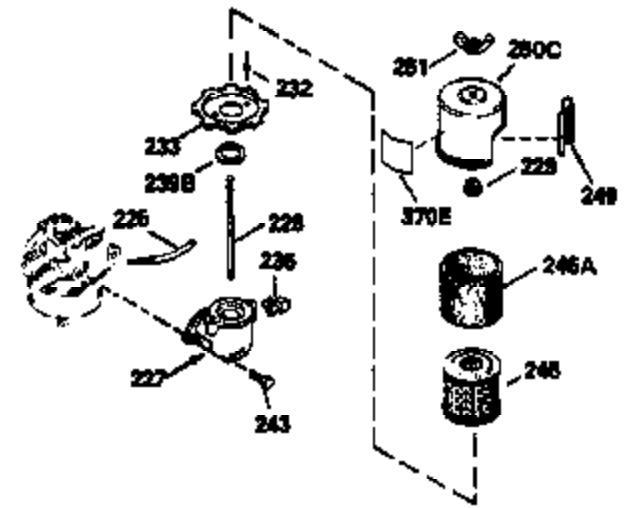

Ref #	Part Number	Qty	Description
420	730225	1	SAE 30 4-Cycle Engine Oil (Quart)

ILLUSTRATION SHOWS TYPICAL PARTS ONLY. ORDER BY PART NUMBER. PARTS NOT LISTED ARE SUPPLIED BY OEM.
VIEW 2 OF 3

Ref #	Part Number	Qty	Description
	RPMHigh		2700 to 3000
	RPMLow		2300 to 2600
92	650815	1	Belleville Washer
166	35827	1	Engine Shroud
191	35039B	1	S.E. Brake Bracket (Incl. 195)
238	650932	2	Screw, 10-32 x 49/64"
245	35066	1	Air Cleaner Filter
263A	35821	1	Grill Starter
287	650884	2	Screw, 8-32 x 1/2"
301	35355	1	Fuel Cap
347	650898	4	Screw, 10-32 x 27/32
370A	35840	1	Name Decal
370	35977	1	Instruction Decal
390	590637	1	Rewind Starter

ILLUSTRATION SHOWS TYPICAL PARTS ONLY. ORDER BY PART NUMBER. PARTS NOT LISTED ARE SUPPLIED BY OEM.

VIEW 3 OF 3

Ref #	Part Number	Qty	Description
	RPMHigh		2700 to 3000
	RPMLow		2300 to 2600
19	31361	1	Extension Spring
69	35261	1	* Mounting Flange Gasket
92	650815	1	Belleville Washer
182	6201	2	Screw, 1/4-28 x 7/8"
185	31384A	1	Intake Pipe (Incl. 224)
186	34337	1	Governor Link
191	35039B	1	S.E. Brake Bracket (Incl. 195)
223	650451	2	Screw, 1/4-20 x 1"
238	650932	2	Screw, 10-32 x 49/64"
241	35797	1	Air Cleaner Collar
245	35066	1	Air Cleaner Filter
250	35986	1	Air Cleaner Cover
276	35994	1	Locking Plate
277	650957	2	Screw, 1/4-20 x 2-31/32"
370A	35840	1	Name Decal