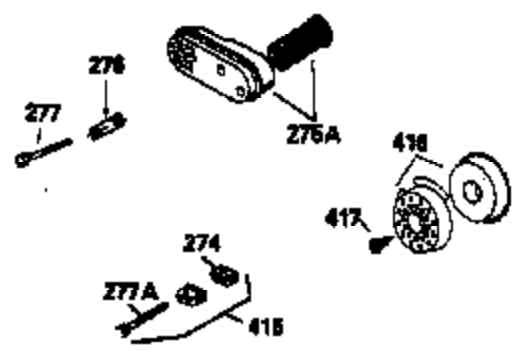

ILLUSTRATION SHOWS TYPICAL PARTS ONLY. ORDER BY PART NUMBER. PARTS NOT LISTED ARE SUPPLIED BY OEM.

VIEW 3 OF 3

Ref #	Part Number	Qty	Description
	RPMHigh		2700 to 3000
	RPMLow		2300 to 2600
19	31361	1	Extension Spring
69	35261	1	* Mounting Flange Gasket
92	650815	1	Belleville Washer
182	6201	2	Screw, 1/4-28 x 7/8"
185	31384A	1	Intake Pipe (Incl. 224)
186	34337	1	Governor Link
191	35039B	1	S.E. Brake Bracket (Incl. 195)
223	650451	2	Screw, 1/4-20 x 1"
238	650932	2	Screw, 10-32 x 49/64"
241	35797	1	Air Cleaner Collar
245	35066	1	Air Cleaner Filter
250	35986	1	Air Cleaner Cover
276	35994	1	Locking Plate
277	650957	2	Screw, 1/4-20 x 2-31/32"
370A	35840	1	Name Decal