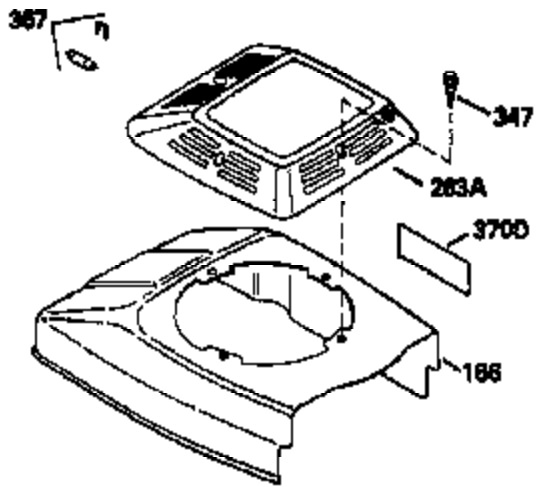

Ref #	Part Number	Qty	Description
420	730225	1	SAE 30 4-Cycle Engine Oil (Quart)

ILLUSTRATION SHOWS TYPICAL PARTS ONLY. ORDER BY PART NUMBER. PARTS NOT LISTED ARE SUPPLIED BY OEM.
VIEW 2 OF 3

Ref #	Part Number	Qty	Description
	RPMHigh		2700 to 3000
	RPMLow		2300 to 2600
92	650815	1	Belleville Washer
166	35827	1	Engine Shroud
191	35039B	1	S.E. Brake Bracket (Incl. 195)
238	650932	2	Screw, 10-32 x 49/64"
245	35066	1	Air Cleaner Filter
263A	35821	1	Grill Starter
287	650884	2	Screw, 8-32 x 1/2"
301	35355	1	Fuel Cap
347	650898	4	Screw, 10-32 x 27/32
370A	35840	1	Name Decal
370	35977	1	Instruction Decal
390	590637	1	Rewind Starter