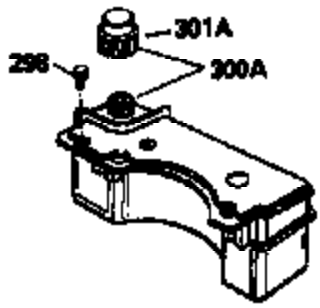

Ref #	Part Number	Qty	Description
420	730225	1	SAE 30 4-Cycle Engine Oil (Quart)

ILLUSTRATION SHOWS TYPICAL PARTS ONLY. ORDER BY PART NUMBER. PARTS NOT LISTED ARE SUPPLIED BY OEM.
VIEW 2 OF 3

Ref #	Part Number	Qty	Description
	RPMHigh		2700 to 3000
	RPMLow		2300 to 2600
92	650815	1	Belleville Washer
166	35827	1	Engine Shroud
191	35039B	1	S.E. Brake Bracket (Incl. 195)
238	650932	2	Screw, 10-32 x 49/64"
245	35066	1	Air Cleaner Filter
263A	35821	1	Grill Starter
287	650884	2	Screw, 8-32 x 1/2"
301	35355	1	Fuel Cap
347	650898	4	Screw, 10-32 x 27/32
370A	35840	1	Name Decal
370	35977	1	Instruction Decal
390	590637	1	Rewind Starter