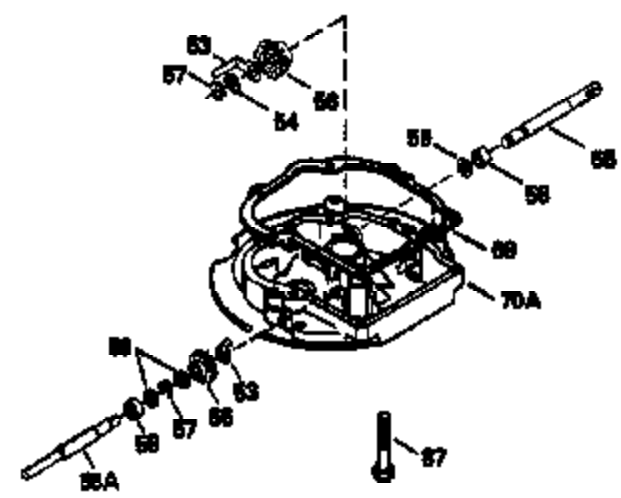

Ref #	Part Number	Qty	Description
420	730225	1	SAE 30 4-Cycle Engine Oil (Quart)

ILLUSTRATION SHOWS TYPICAL PARTS ONLY. ORDER BY PART NUMBER. PARTS NOT LISTED ARE SUPPLIED BY OEM.
VIEW 2 OF 3

Ref #	Part Number	Qty	Description
	RPMHigh		2700 to 3000
	RPMLow		2300 to 2600
92	650815	1	Belleville Washer
166	35827	1	Engine Shroud
191	35039B	1	S.E. Brake Bracket (Incl. 195)
238	650932	2	Screw, 10-32 x 49/64"
245	35066	1	Air Cleaner Filter
263A	35821	1	Grill Starter
287	650884	2	Screw, 8-32 x 1/2"
301	35355	1	Fuel Cap
347	650898	4	Screw, 10-32 x 27/32
370A	35840	1	Name Decal
370	35977	1	Instruction Decal
390	590637	1	Rewind Starter

ILLUSTRATION SHOWS TYPICAL PARTS ONLY. ORDER BY PART NUMBER. PARTS NOT LISTED ARE SUPPLIED BY OEM.

VIEW 3 OF 3

Ref #	Part Number	Qty	Description
	RPMHigh		2700 to 3000
	RPMLow		2300 to 2600
19	31361	1	Extension Spring
69	35261	1	* Mounting Flange Gasket
92	650815	1	Belleville Washer
182	6201	2	Screw, 1/4-28 x 7/8"
185	31384A	1	Intake Pipe (Incl. 224)
186	34337	1	Governor Link
191	35039B	1	S.E. Brake Bracket (Incl. 195)
223	650451	2	Screw, 1/4-20 x 1"
238	650932	2	Screw, 10-32 x 49/64"
241	35797	1	Air Cleaner Collar
245	35066	1	Air Cleaner Filter
250	35986	1	Air Cleaner Cover
276	35994	1	Locking Plate
277	650957	2	Screw, 1/4-20 x 2-31/32"
370A	35840	1	Name Decal