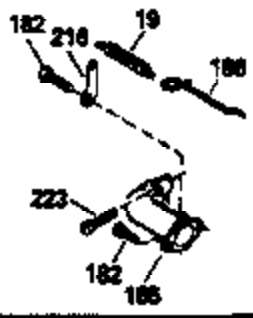

ILLUSTRATION SHOWS TYPICAL PARTS ONLY. ORDER BY PART NUMBER. PARTS NOT LISTED ARE SUPPLIED BY OEM.

VIEW 3 OF 3

Ref #	Part Number	Qty	Description
	RPMHigh		2700 to 3000
	RPMLow		2300 to 2600
19	31361	1	Extension Spring
69	35261	1	* Mounting Flange Gasket
92	650815	1	Belleville Washer
182	6201	2	Screw, 1/4-28 x 7/8"
185	31384A	1	Intake Pipe (Incl. 224)
186	34337	1	Governor Link
191	35039B	1	S.E. Brake Bracket (Incl. 195)
223	650451	2	Screw, 1/4-20 x 1"
238	650932	2	Screw, 10-32 x 49/64"
241	35797	1	Air Cleaner Collar
245	35066	1	Air Cleaner Filter
250	35986	1	Air Cleaner Cover
276	35994	1	Locking Plate
277	650957	2	Screw, 1/4-20 x 2-31/32"
370A	35840	1	Name Decal