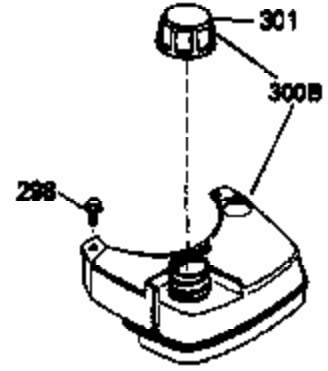

Ref #	Part Number	Qty	Description
420	730225	1	SAE 30 4-Cycle Engine Oil (Quart)

ILLUSTRATION SHOWS TYPICAL PARTS ONLY. ORDER BY PART NUMBER. PARTS NOT LISTED ARE SUPPLIED BY OEM.
VIEW 2 OF 3

Ref #	Part Number	Qty	Description
	RPMHigh		2700 to 3000
	RPMLow		2300 to 2600
92	650815	1	Belleville Washer
166	35827	1	Engine Shroud
191	35039B	1	S.E. Brake Bracket (Incl. 195)
238	650932	2	Screw, 10-32 x 49/64"
245	35066	1	Air Cleaner Filter
263A	35821	1	Grill Starter
287	650884	2	Screw, 8-32 x 1/2"
301	35355	1	Fuel Cap
347	650898	4	Screw, 10-32 x 27/32
370A	35840	1	Name Decal
370	35977	1	Instruction Decal
390	590637	1	Rewind Starter