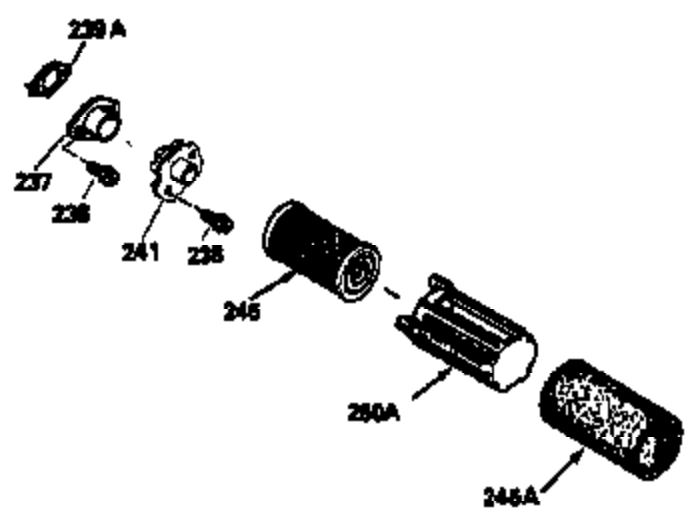

Ref #	Part Number	Qty	Description
420	730225	1	SAE 30 4-Cycle Engine Oil (Quart)

ILLUSTRATION SHOWS TYPICAL PARTS ONLY. ORDER BY PART NUMBER. PARTS NOT LISTED ARE SUPPLIED BY OEM.
VIEW 2 OF 3

Ref #	Part Number	Qty	Description
	RPMHigh		2700 to 3000
	RPMLow		2300 to 2600
92	650815	1	Belleville Washer
166	35827	1	Engine Shroud
191	35039B	1	S.E. Brake Bracket (Incl. 195)
238	650932	2	Screw, 10-32 x 49/64"
245	35066	1	Air Cleaner Filter
263A	35821	1	Grill Starter
287	650884	2	Screw, 8-32 x 1/2"
301	35355	1	Fuel Cap
347	650898	4	Screw, 10-32 x 27/32
370A	35840	1	Name Decal
370	35977	1	Instruction Decal
390	590637	1	Rewind Starter

ILLUSTRATION SHOWS TYPICAL PARTS ONLY. ORDER BY PART NUMBER. PARTS NOT LISTED ARE SUPPLIED BY OEM.

VIEW 3 OF 3

Ref #	Part Number	Qty	Description
	RPMHigh		2700 to 3000
	RPMLow		2300 to 2600
19	31361	1	Extension Spring
69	35261	1	* Mounting Flange Gasket
92	650815	1	Belleville Washer
182	6201	2	Screw, 1/4-28 x 7/8"
185	31384A	1	Intake Pipe (Incl. 224)
186	34337	1	Governor Link
191	35039B	1	S.E. Brake Bracket (Incl. 195)
223	650451	2	Screw, 1/4-20 x 1"
238	650932	2	Screw, 10-32 x 49/64"
241	35797	1	Air Cleaner Collar
245	35066	1	Air Cleaner Filter
250	35986	1	Air Cleaner Cover
276	35994	1	Locking Plate
277	650957	2	Screw, 1/4-20 x 2-31/32"
370A	35840	1	Name Decal