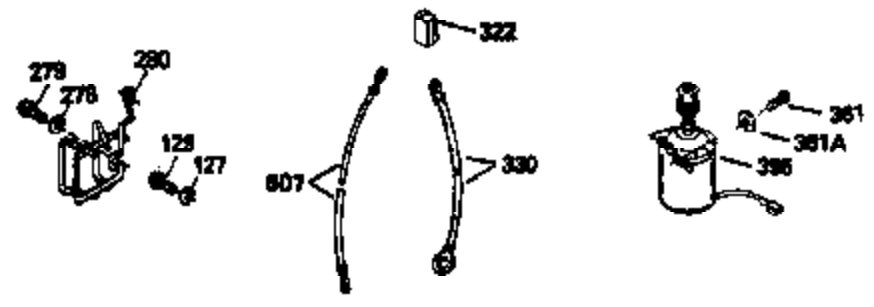

ILLUSTRATION SHOWS TYPICAL PARTS ONLY. ORDER BY PART NUMBER. PARTS NOT LISTED ARE SUPPLIED BY OEM.

VIEW 3 OF 3

Ref #	Part Number	Qty	Description
	RPMHigh		2700 to 3000
	RPMLow		2300 to 2600
19	31361	1	Extension Spring
69	35261	1	* Mounting Flange Gasket
92	650815	1	Belleville Washer
182	6201	2	Screw, 1/4-28 x 7/8"
185	31384A	1	Intake Pipe (Incl. 224)
186	34337	1	Governor Link
191	35039B	1	S.E. Brake Bracket (Incl. 195)
223	650451	2	Screw, 1/4-20 x 1"
238	650932	2	Screw, 10-32 x 49/64"
241	35797	1	Air Cleaner Collar
245	35066	1	Air Cleaner Filter
250	35986	1	Air Cleaner Cover
276	35994	1	Locking Plate
277	650957	2	Screw, 1/4-20 x 2-31/32"
370A	35840	1	Name Decal