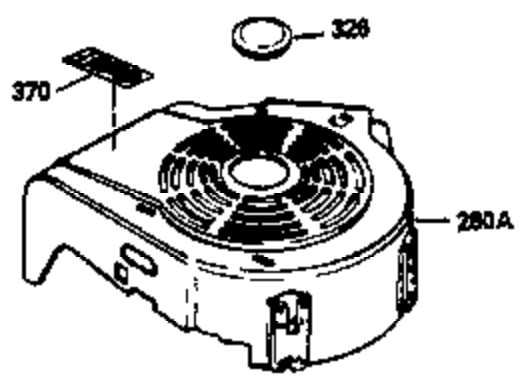

Ref #	Part Number	Qty	Description
420	730225	1	SAE 30 4-Cycle Engine Oil (Quart)

ILLUSTRATION SHOWS TYPICAL PARTS ONLY. ORDER BY PART NUMBER. PARTS NOT LISTED ARE SUPPLIED BY OEM.
VIEW 2 OF 3

Ref #	Part Number	Qty	Description
	RPMHigh		2700 to 3000
	RPMLow		2300 to 2600
92	650815	1	Belleville Washer
166	35827	1	Engine Shroud
191	35039B	1	S.E. Brake Bracket (Incl. 195)
238	650932	2	Screw, 10-32 x 49/64"
245	35066	1	Air Cleaner Filter
263A	35821	1	Grill Starter
287	650884	2	Screw, 8-32 x 1/2"
301	35355	1	Fuel Cap
347	650898	4	Screw, 10-32 x 27/32
370A	35840	1	Name Decal
370	35977	1	Instruction Decal
390	590637	1	Rewind Starter