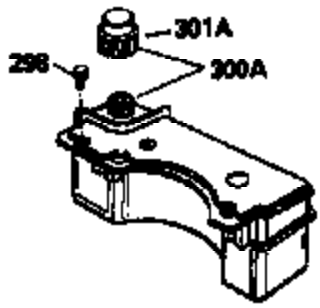

ILLUSTRATION SHOWS TYPICAL PARTS ONLY. ORDER BY PART NUMBER. PARTS NOT LISTED ARE SUPPLIED BY OEM.
VIEW 2 OF 3

Ref #	Part Number	Qty	Description
	RPMHigh		3200 to 3450
	RPMLow		2800 to 3100
92	650815	1	Belleville Washer
166	35827	1	Engine Shroud
191	35039B	1	S.E. Brake Bracket (Incl. 195)
238	650932	2	Screw, 10-32 x 49/64"
245	35066	1	Air Cleaner Filter
263A	35821	1	Grill Starter
287	650884	2	Screw, 8-32 x 1/2"
301	35355	1	Fuel Cap
347	650898	4	Screw, 10-32 x 27/32"
370	34144	1	Primer Decal
370A	35167	1	Instruction Decal
390	590637	1	Rewind Starter