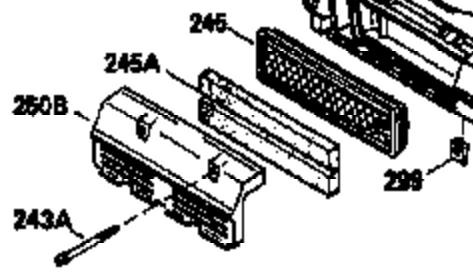

ILLUSTRATION SHOWS TYPICAL PARTS ONLY. ORDER BY PART NUMBER. PARTS NOT LISTED ARE SUPPLIED BY OEM.
VIEW 2 OF 3

Ref #	Part Number	Qty	Description
	RPMHigh		3200 to 3450
	RPMLow		2800 to 3100
92	650815	1	Belleville Washer
166	35827	1	Engine Shroud
191	35039B	1	S.E. Brake Bracket (Incl. 195)
238	650932	2	Screw, 10-32 x 49/64"
245	35066	1	Air Cleaner Filter
263A	35821	1	Grill Starter
287	650884	2	Screw, 8-32 x 1/2"
301	35355	1	Fuel Cap
347	650898	4	Screw, 10-32 x 27/32"
370	34144	1	Primer Decal
370A	35167	1	Instruction Decal
390	590637	1	Rewind Starter