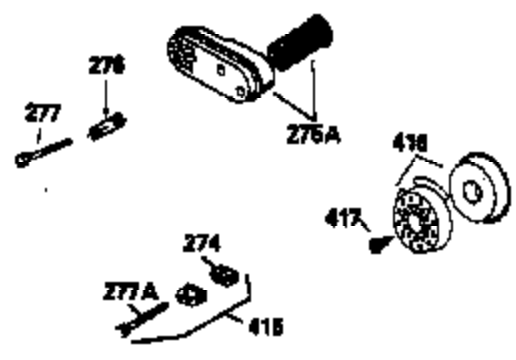

ILLUSTRATION SHOWS TYPICAL PARTS ONLY. ORDER BY PART NUMBER. PARTS NOT LISTED ARE SUPPLIED BY OEM.

VIEW 3 OF 3

Ref #	Part Number	Qty	Description
	RPMHigh		3200 to 3450
	RPMLow		2800 to 3100
19	31361	1	Extension Spring
69	35261	1	* Mounting Flange Gasket
92	650815	1	Belleville Washer
182	6201	2	Screw, 1/4-28 x 7/8"
185	31384A	1	Intake Pipe (Incl. 224)
186	35932	1	Governor Link
191	35039B	1	S.E. Brake Bracket (Incl. 195)
223	650451	2	Screw, 1/4-20 x 1"
238	650932	2	Screw, 10-32 x 49/64"
241	35797	1	Air Cleaner Collar
245	35066	1	Air Cleaner Filter
250	35065	1	Air Cleaner Cover
276	33753	1	Locking Plate
277	650795	2	Screw, 1/4-20 x 2-1/4"
370A	35167	1	Instruction Decal
416	391022	1	Spark Arrestor Screen (Optional)