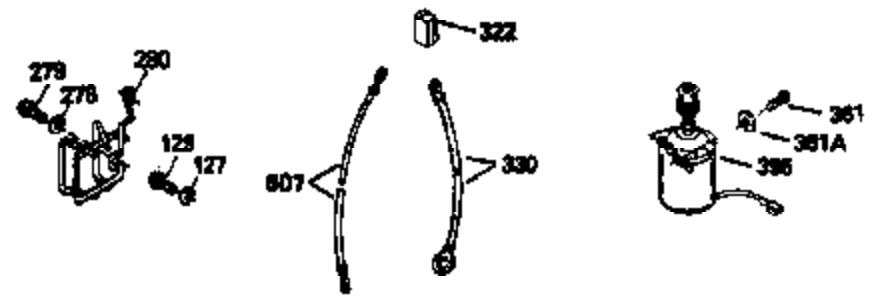

ILLUSTRATION SHOWS TYPICAL PARTS ONLY. ORDER BY PART NUMBER. PARTS NOT LISTED ARE SUPPLIED BY OEM.

VIEW 3 OF 3

Ref #	Part Number	Qty	Description
	RPMHigh		3200 to 3450
	RPMLow		2800 to 3100
19	31361	1	Extension Spring
69	35261	1	* Mounting Flange Gasket
92	650815	1	Belleville Washer
182	6201	2	Screw, 1/4-28 x 7/8"
185	31384A	1	Intake Pipe (Incl. 224)
186	35932	1	Governor Link
191	35039B	1	S.E. Brake Bracket (Incl. 195)
223	650451	2	Screw, 1/4-20 x 1"
238	650932	2	Screw, 10-32 x 49/64"
241	35797	1	Air Cleaner Collar
245	35066	1	Air Cleaner Filter
250	35065	1	Air Cleaner Cover
276	33753	1	Locking Plate
277	650795	2	Screw, 1/4-20 x 2-1/4"
370A	35167	1	Instruction Decal
416	391022	1	Spark Arrestor Screen (Optional)