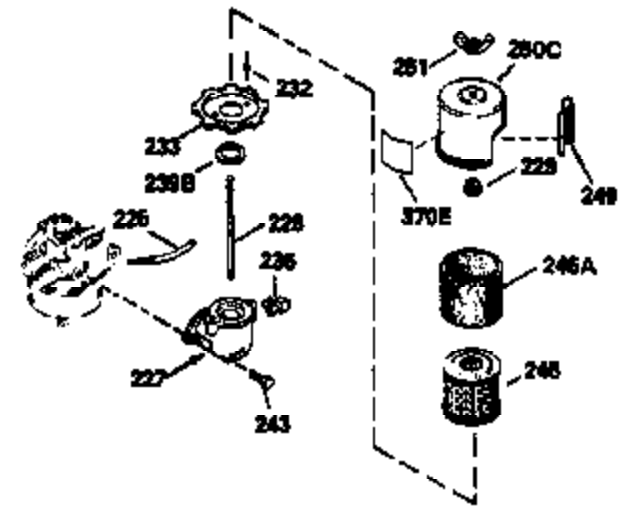

ILLUSTRATION SHOWS TYPICAL PARTS ONLY. ORDER BY PART NUMBER. PARTS NOT LISTED ARE SUPPLIED BY OEM.

VIEW 3 OF 3

Ref #	Part Number	Qty	Description
	RPMHigh		3200 to 3450
	RPMLow		2800 to 3100
19	31361	1	Extension Spring
69	35261	1	* Mounting Flange Gasket
92	650815	1	Belleville Washer
182	6201	2	Screw, 1/4-28 x 7/8"
185	31384A	1	Intake Pipe (Incl. 224)
186	35932	1	Governor Link
191	35039B	1	S.E. Brake Bracket (Incl. 195)
223	650451	2	Screw, 1/4-20 x 1"
238	650932	2	Screw, 10-32 x 49/64"
241	35797	1	Air Cleaner Collar
245	35066	1	Air Cleaner Filter
250	35065	1	Air Cleaner Cover
276	33753	1	Locking Plate
277	650795	2	Screw, 1/4-20 x 2-1/4"
370A	35167	1	Instruction Decal
416	391022	1	Spark Arrestor Screen (Optional)