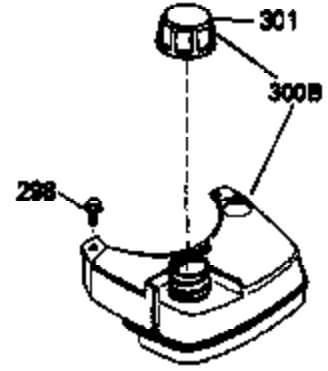

ILLUSTRATION SHOWS TYPICAL PARTS ONLY. ORDER BY PART NUMBER. PARTS NOT LISTED ARE SUPPLIED BY OEM.
VIEW 2 OF 3

Ref #	Part Number	Qty	Description
	RPMHigh		3200 to 3450
	RPMLow		2800 to 3100
92	650815	1	Belleville Washer
166	35827	1	Engine Shroud
191	35039B	1	S.E. Brake Bracket (Incl. 195)
238	650932	2	Screw, 10-32 x 49/64"
245	35066	1	Air Cleaner Filter
263A	35821	1	Grill Starter
287	650884	2	Screw, 8-32 x 1/2"
301	35355	1	Fuel Cap
347	650898	4	Screw, 10-32 x 27/32"
370	34144	1	Primer Decal
370A	35167	1	Instruction Decal
390	590637	1	Rewind Starter