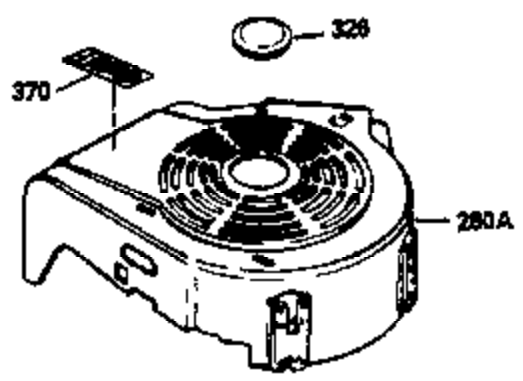

ILLUSTRATION SHOWS TYPICAL PARTS ONLY. ORDER BY PART NUMBER. PARTS NOT LISTED ARE SUPPLIED BY OEM.
VIEW 2 OF 3

Ref #	Part Number	Qty	Description
	RPMHigh		3200 to 3450
	RPMLow		2800 to 3100
92	650815	1	Belleville Washer
166	35827	1	Engine Shroud
191	35039B	1	S.E. Brake Bracket (Incl. 195)
238	650932	2	Screw, 10-32 x 49/64"
245	35066	1	Air Cleaner Filter
263A	35821	1	Grill Starter
287	650884	2	Screw, 8-32 x 1/2"
301	35355	1	Fuel Cap
347	650898	4	Screw, 10-32 x 27/32"
370	34144	1	Primer Decal
370A	35167	1	Instruction Decal
390	590637	1	Rewind Starter